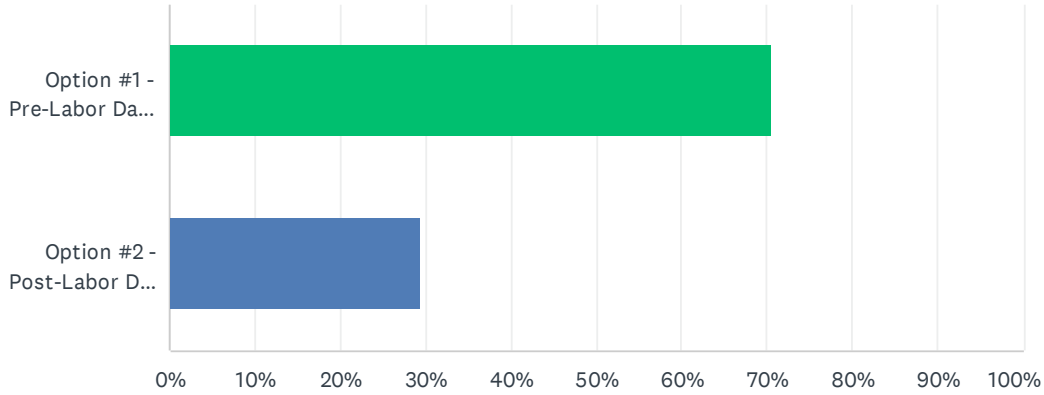

Q1 2022/2023 calendar options were e-mailed to you Wednesday, February 16th. Which calendar option do you prefer for the 2022/2023 school year? Please cast your vote by March 7th.

Answered: 156 Skipped: 0

ANSWER CHOICES	RESPONSES	
Option #1 - Pre-Labor Day Start	70.51%	110
Option #2 - Post-Labor Day Start	29.49%	46
<b>TOTAL</b>		<b>156</b>