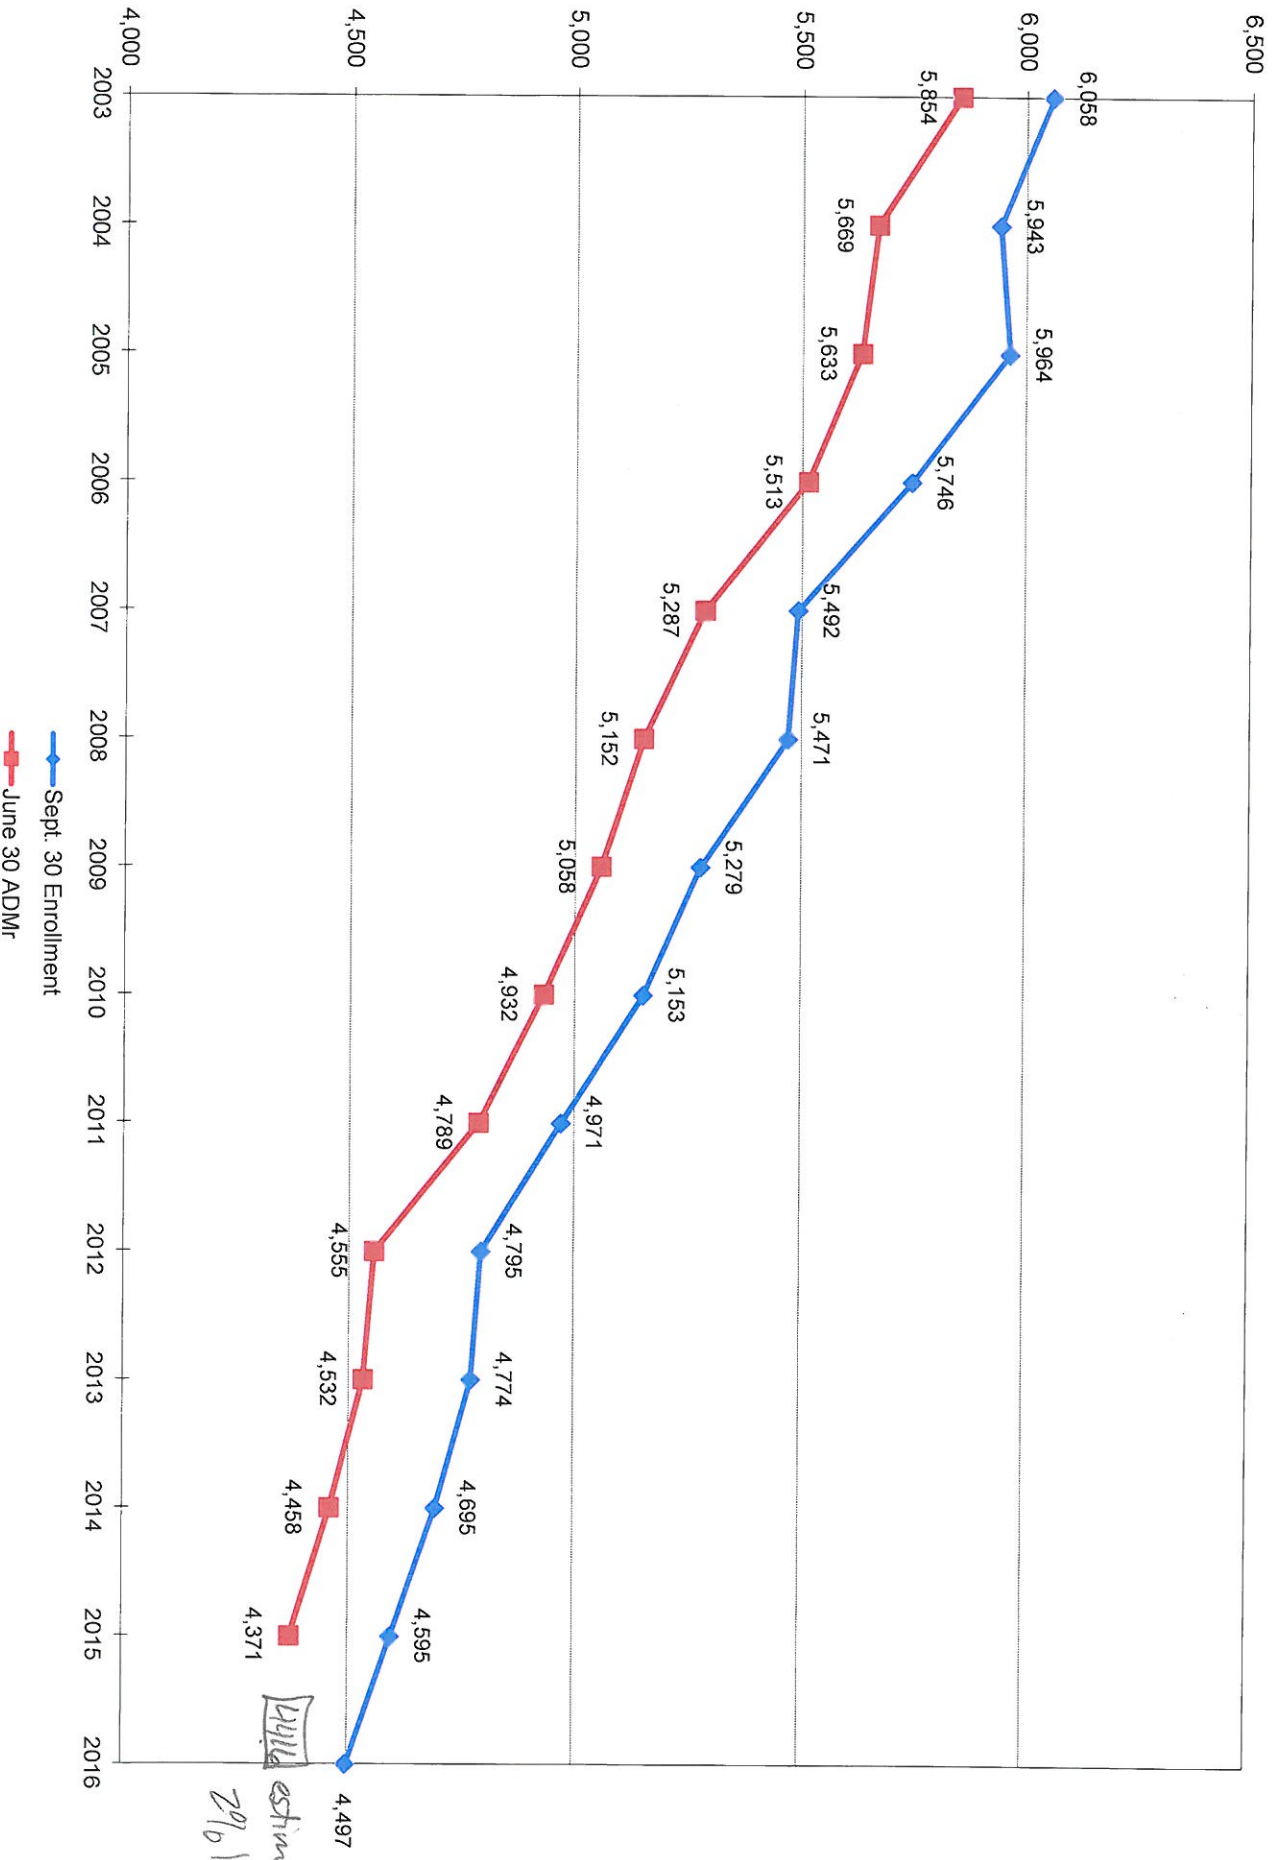

THREE RIVERS SCHOOL DISTRICT
September 30 Enrollment to June 30 ADMr

13 year % ~ 4.56%

in 2016 added back 1/2 kinder enrollment

4,416
estimate
2016