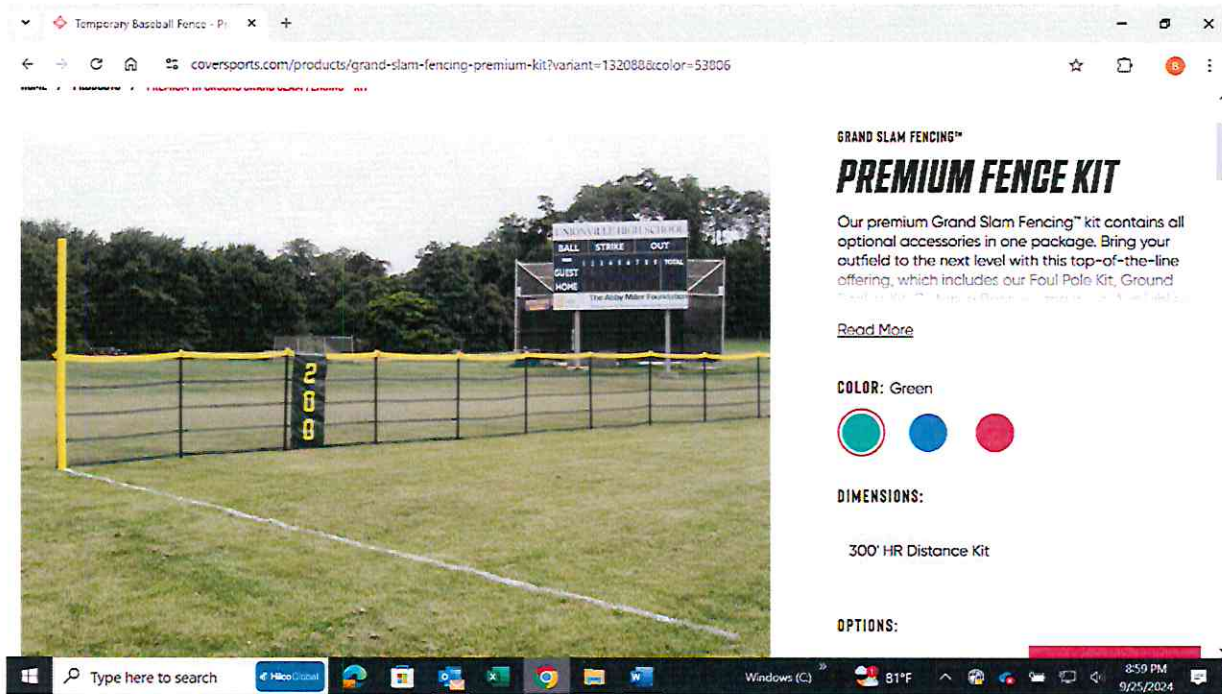

PHYBS Proposal for Home Run Fence

Scope

PHYBS would like to replace the existing home run fence at Phantom Field with a safer and easier to install upgraded fencing system. 49 12 inch Sockets would be semi permanently installed around the outfield fence line which will provide sturdier and safer poles as well as an easier installation and removal process. Previous fencing systems were made of cheaper cloth and garden stakes that become dangerous over time as they bend. The grand slam fencing system will cost approximately $2700 and be installed by Bolder Landscape. The new fence will replace the existing fence in exact same area as previously installed and will be taken down every year at season end similar to prior years. This will be stored inside the shed.

Vendor / Model: Anytime Baseball / Grand Slam

Installer: Bolder Landscaping 314 W School St Villa Park, IL 60181

Projected date of work: March 28

PHYBS Board