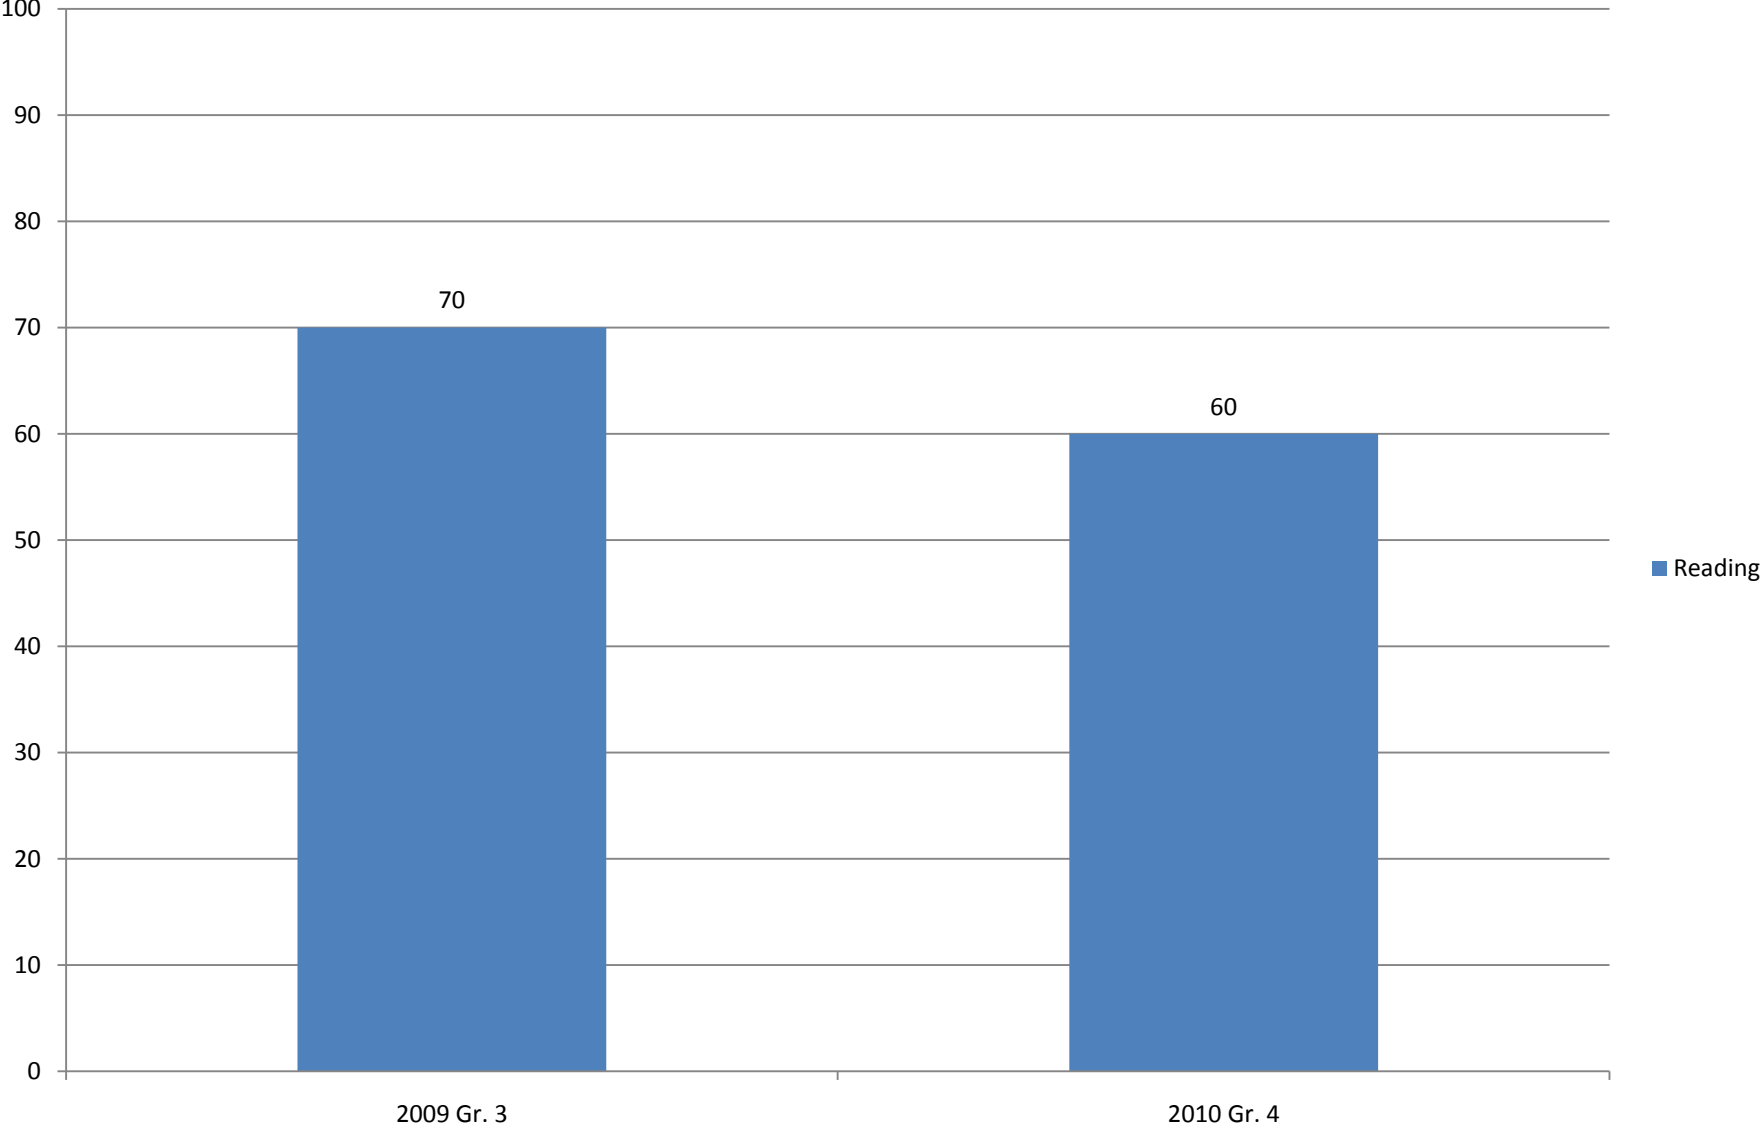

Ridge Farm Grade 4 Reading Cohort Group

Grade 3 2009 to Grade 4 2010

	2009 Gr. 3	2010 Gr. 4
Reading	70	60