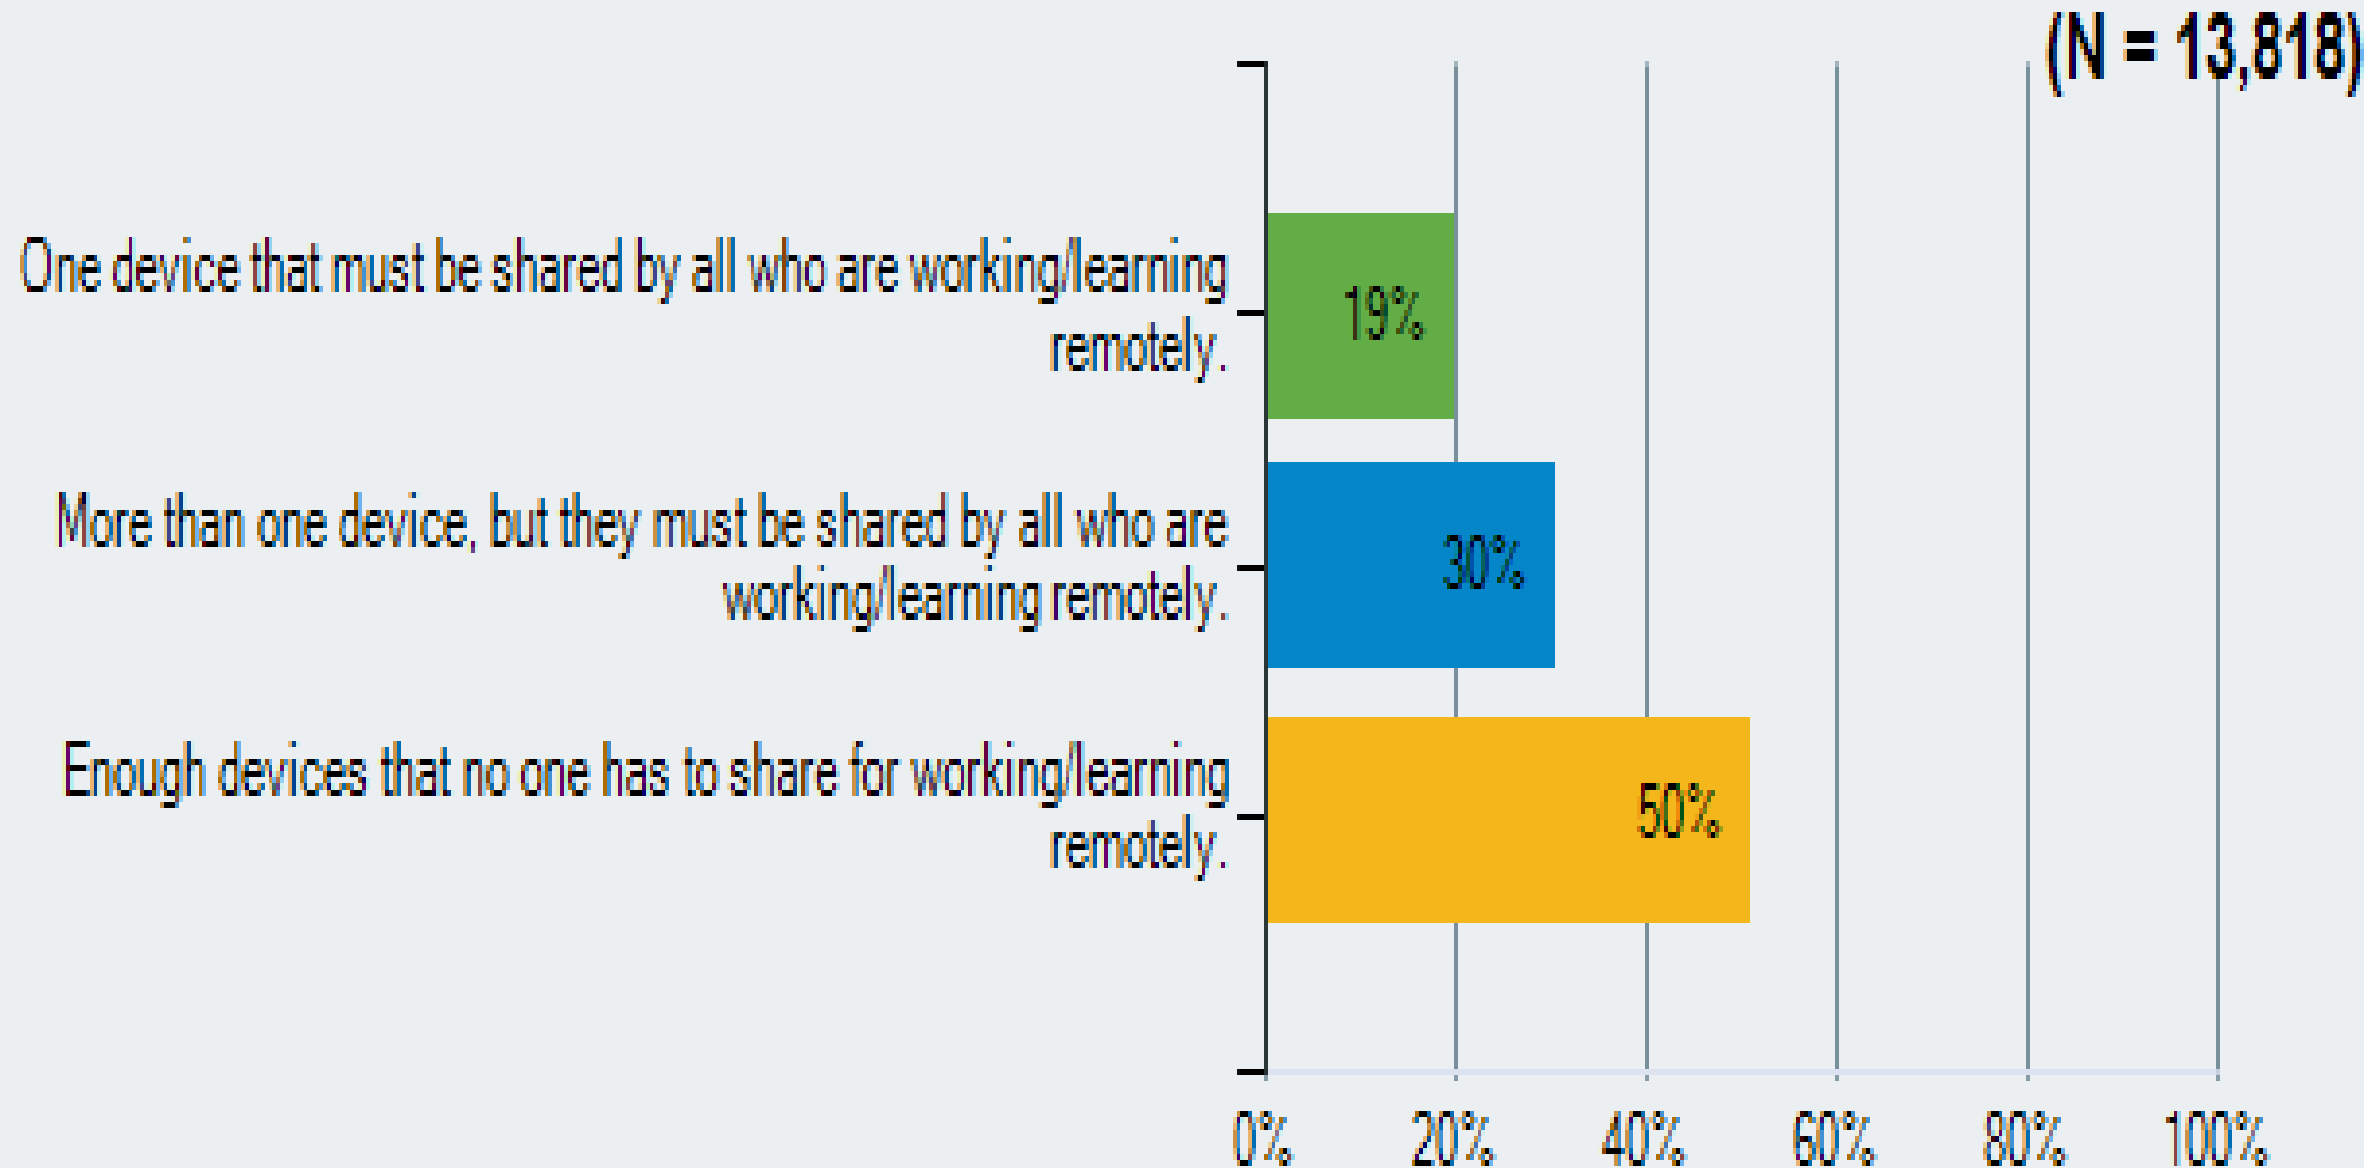

Shared Devices at Home