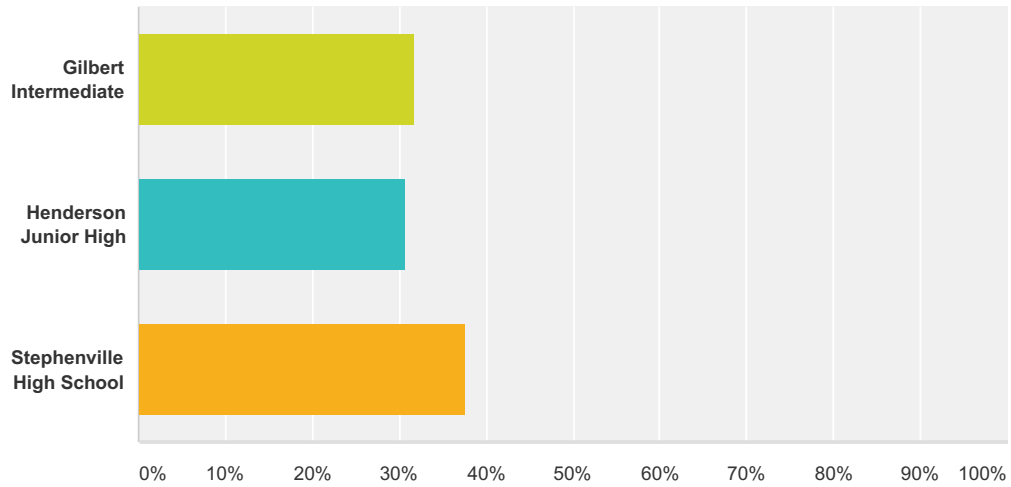

Q1 Select your campus.

Answered: 1,575 Skipped: 0

Answer Choices	Responses	
Gilbert Intermediate	31.68%	499
Henderson Junior High	30.73%	484
Stephenville High School	37.59%	592
Total		1,575

Q2 What is your gender?