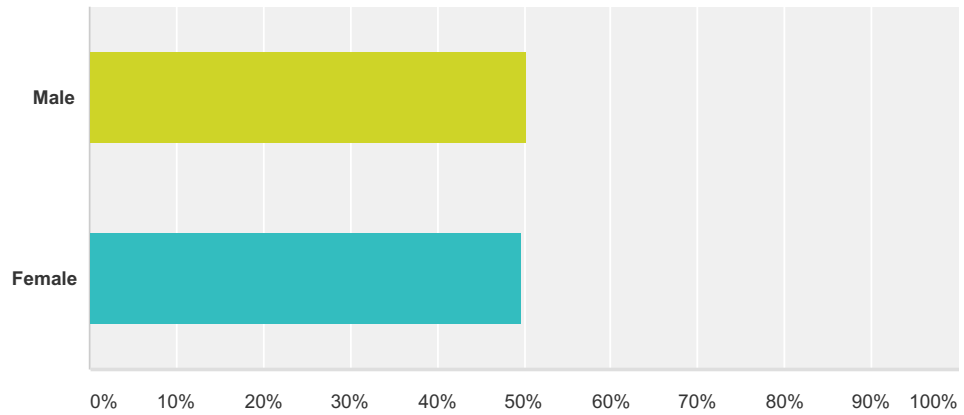

Q1 Select your campus.

Answered: 1,575 Skipped: 0

Answer Choices	Responses	
Gilbert Intermediate	31.68%	499
Henderson Junior High	30.73%	484
Stephenville High School	37.59%	592
Total		1,575

Q2 What is your gender?

Answered: 1,575 Skipped: 0

Answer Choices	Responses
Male	50.29% 792
Female	49.71% 783
Total	1,575

Q3 There is a teacher, counselor or other staff member at school I can talk to about personal problems.

Answered: 1,575 Skipped: 0