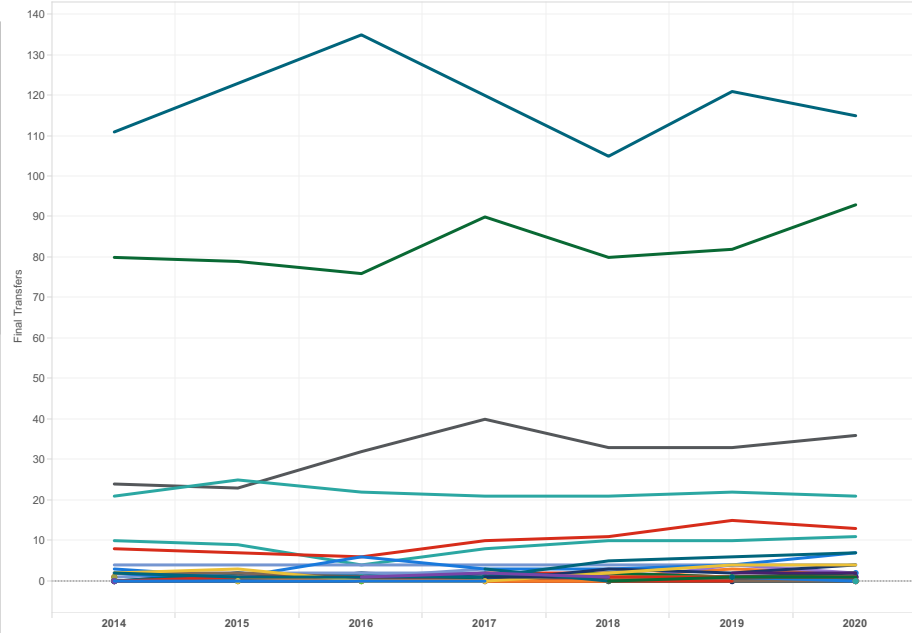

District (Transfer)	2014	2015	2016	2017	2018	2019	2020
Grand Total	275	289	301	318	292	331	337
Annandale Public School District						1	1
Anoka-Hennepin Public School District							
Austin Public School District			1	2	1		
Bdote Learning Center				3			
Bemidji Public School District						1	
Benson Public School District					1	1	1
Blackduck Public School District				1	1		
BlueSky Charter School	2	1	1	1	5	6	7
Brainerd Public School District						1	
Brooklyn Center School District	2	3			2	4	4
Cannon Falls Public School District	21	25	22	21	21	22	21
Centennial Public School District		1					
Dassel-Cokato Public School Dist.						1	
Discovery Charter School					1	1	
Duluth Public School District		1	1				
EdVisions Off Campus School						1	
Farmington Public School District						2	2
Fergus Falls Public School District					3	2	4
Goodhue County Education District	111	123	135	120	105	121	115
Goodhue Public School District	80	79	76	90	80	82	93
Grand Rapids Public School District						1	
Hastings Public School District	24	23	32	40	33	33	36
Hiawatha Valley Ed. District	2	2	1				
Houston Public School District	3	1	6	3	3	4	7
Intermediate School District 287		2		2			
Intermediate School District 917				1	2	1	2
Inver Grove Heights Schools	1						
Lake City Public School District	8	7	6	10	11	15	13
Litchfield Public School District	1						
Minnesota Online High School	2						

District
Red Wing Public School District

Inbound or Outbound
Outbound Transfers

Include Charter?
Yes

District (Transfer)

- Albert Lea Public School District
- Alexandria Public School District
- Annandale Public School District
- Anoka-Hennepin Public School District
- Austin Public School District
- Bdote Learning Center
- Bemidji Public School District
- Benson Public School District
- Blackduck Public School District
- Blue Earth Area Public School
- BlueSky Charter School
- Brainerd Public School District
- Brooklyn Center School District
- Cannon Falls Public School District
- Carlton Public School District
- Centennial Public School District
- Chisago Lakes School District
- Crosslake Community Charter School
- Crosswinds Arts and Science School
- Cyber Village Academy
- Dassel-Cokato Public School Dist.
- Discovery Charter School
- Duluth Public School District
- EdVisions Off Campus School
- Faribault Public School District
- Farmington Public School District
- Fergus Falls Area Special Education Cooperative