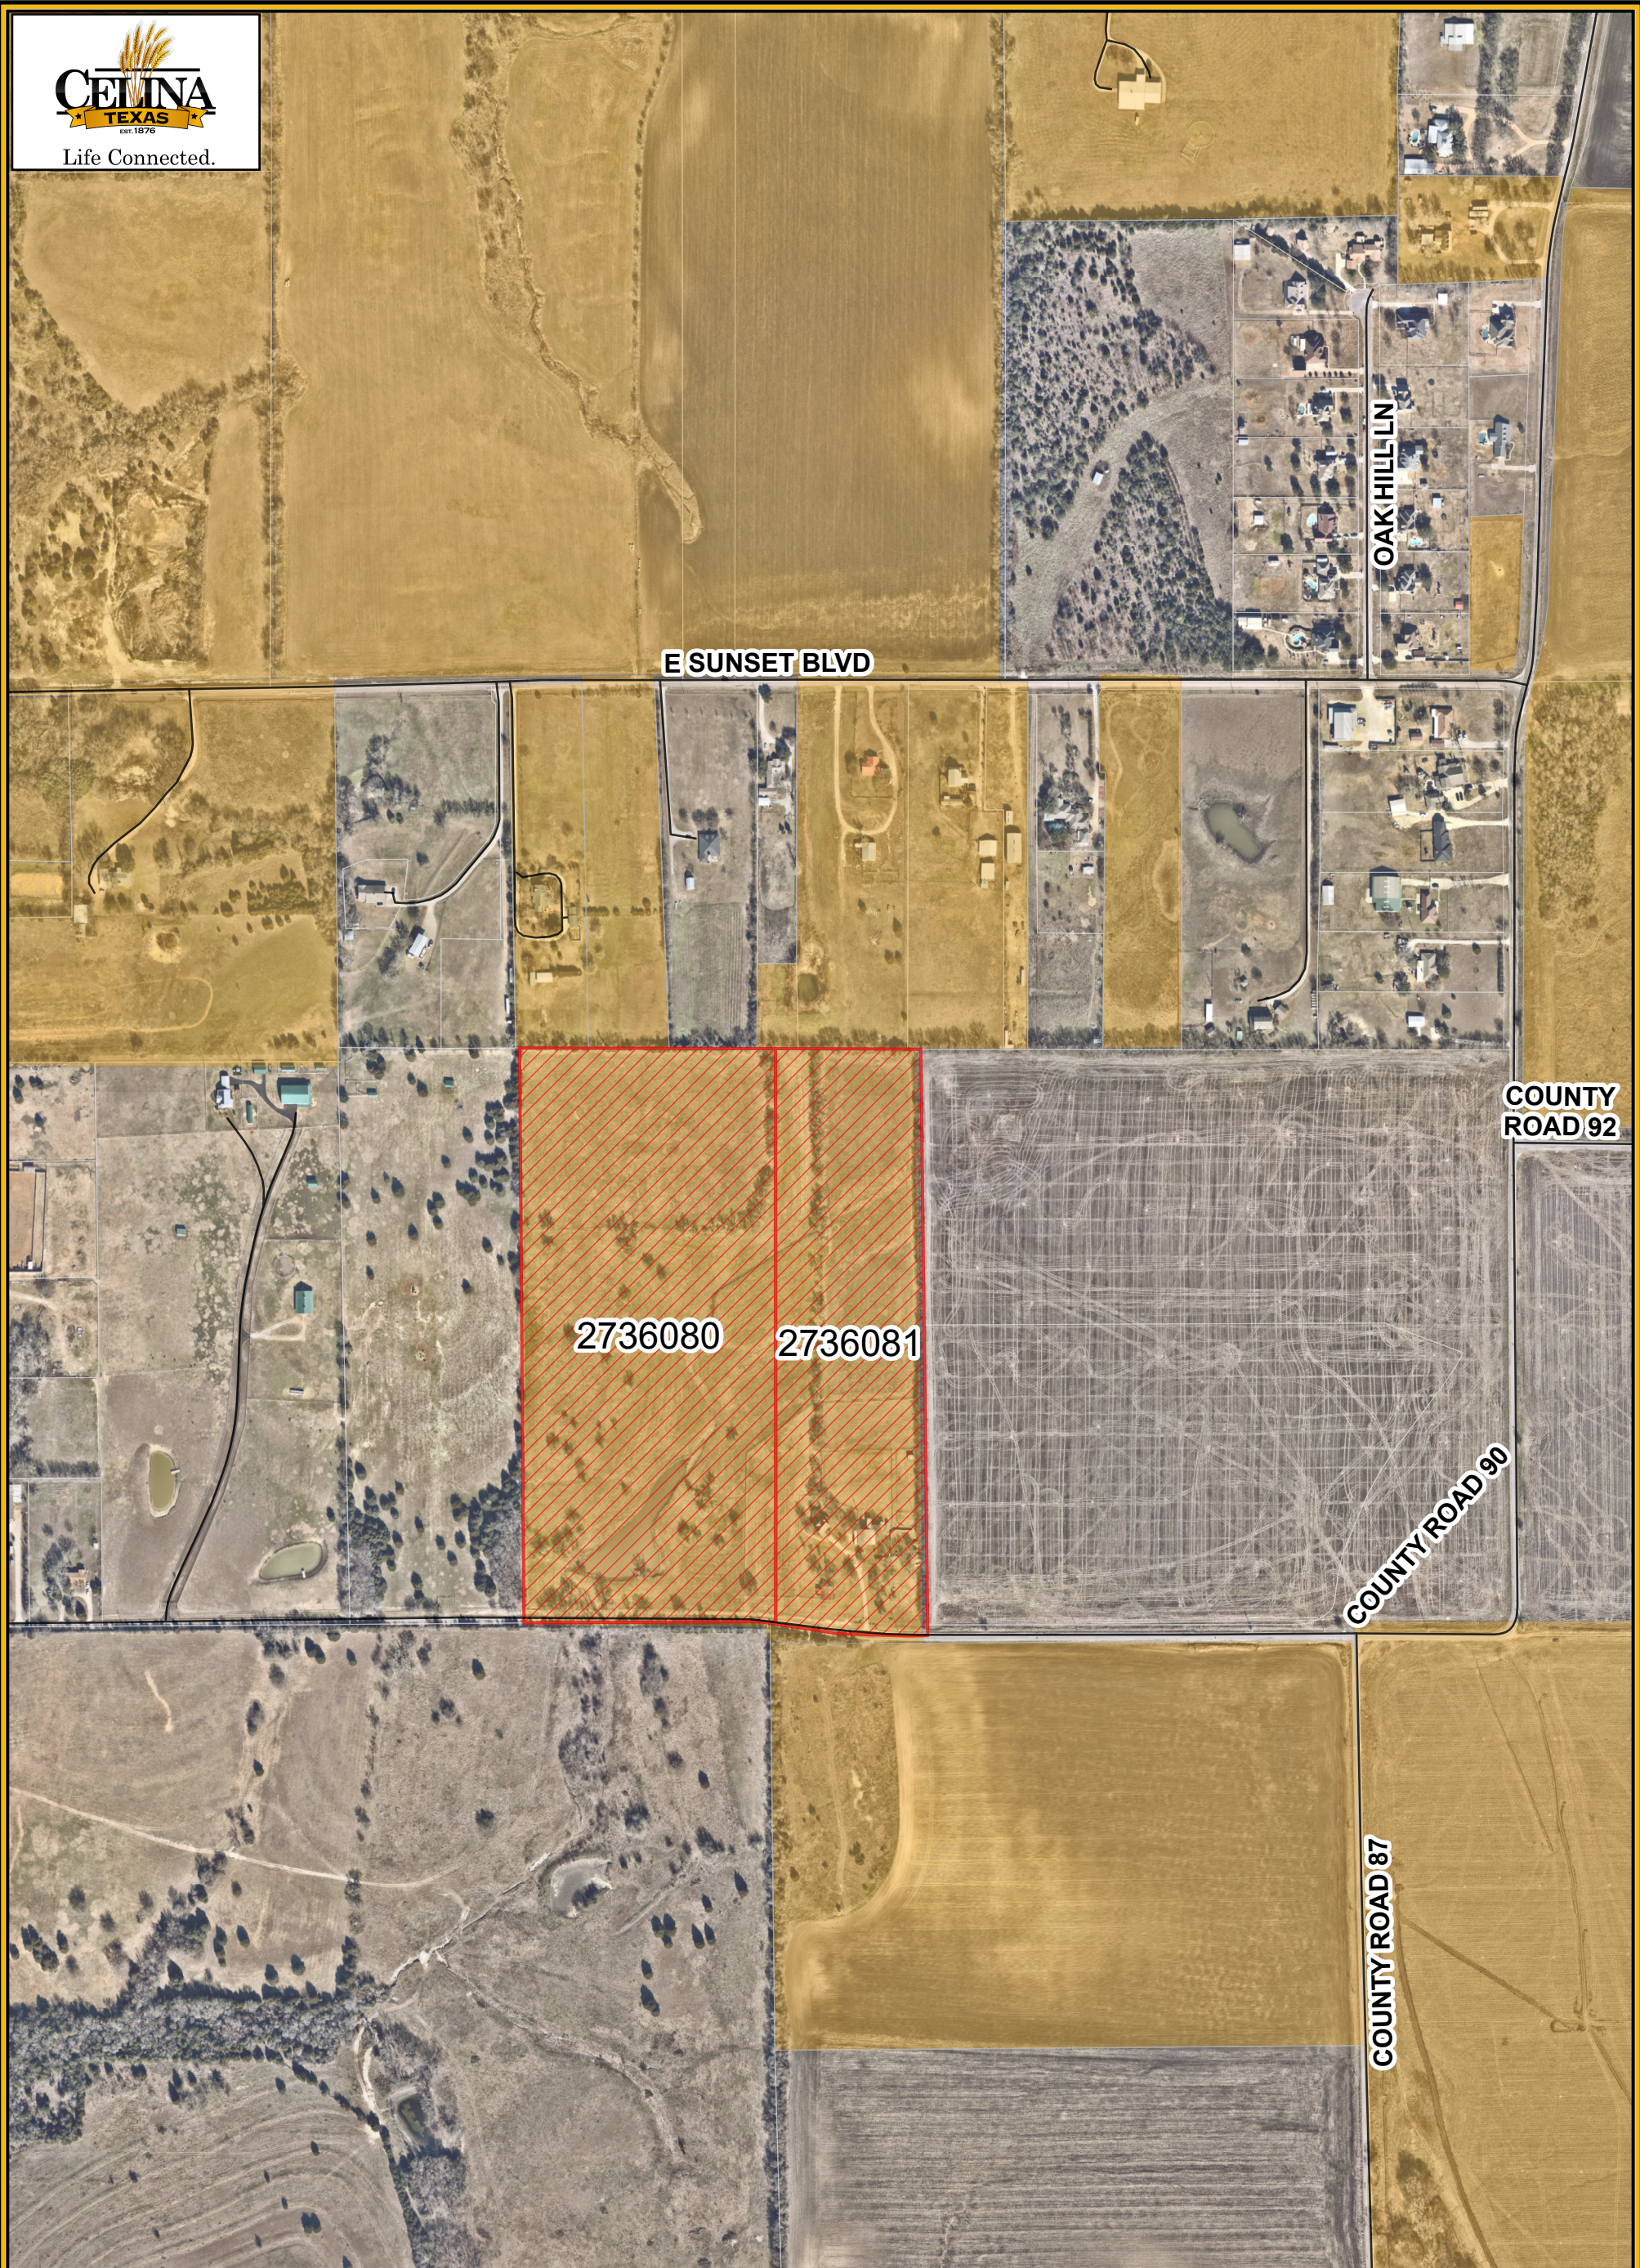

Life Connected.

### Legend

-  Subject Property
-  City Limits
-  Roads
-  Parcels

### Exhibit City of Celina

3/18/2022

0 410 820 Feet