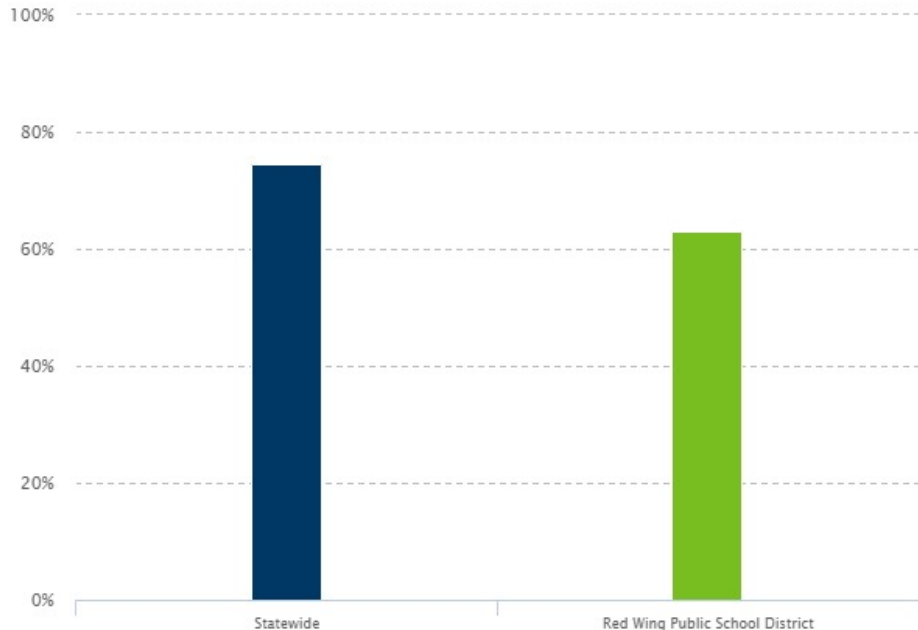

Red Wing Public School District  
 Demographics: All Students

**The number of students attending school regularly**

This is a measure of students who attend school on a regular basis and are not frequently absent. A student is considered consistently attending if they attend more than 90 percent of the time the student is enrolled during the year.

	Statewide	Red Wing Public School District
Consistent attendance	74.5%	63.0%
Count	780,380	2,060