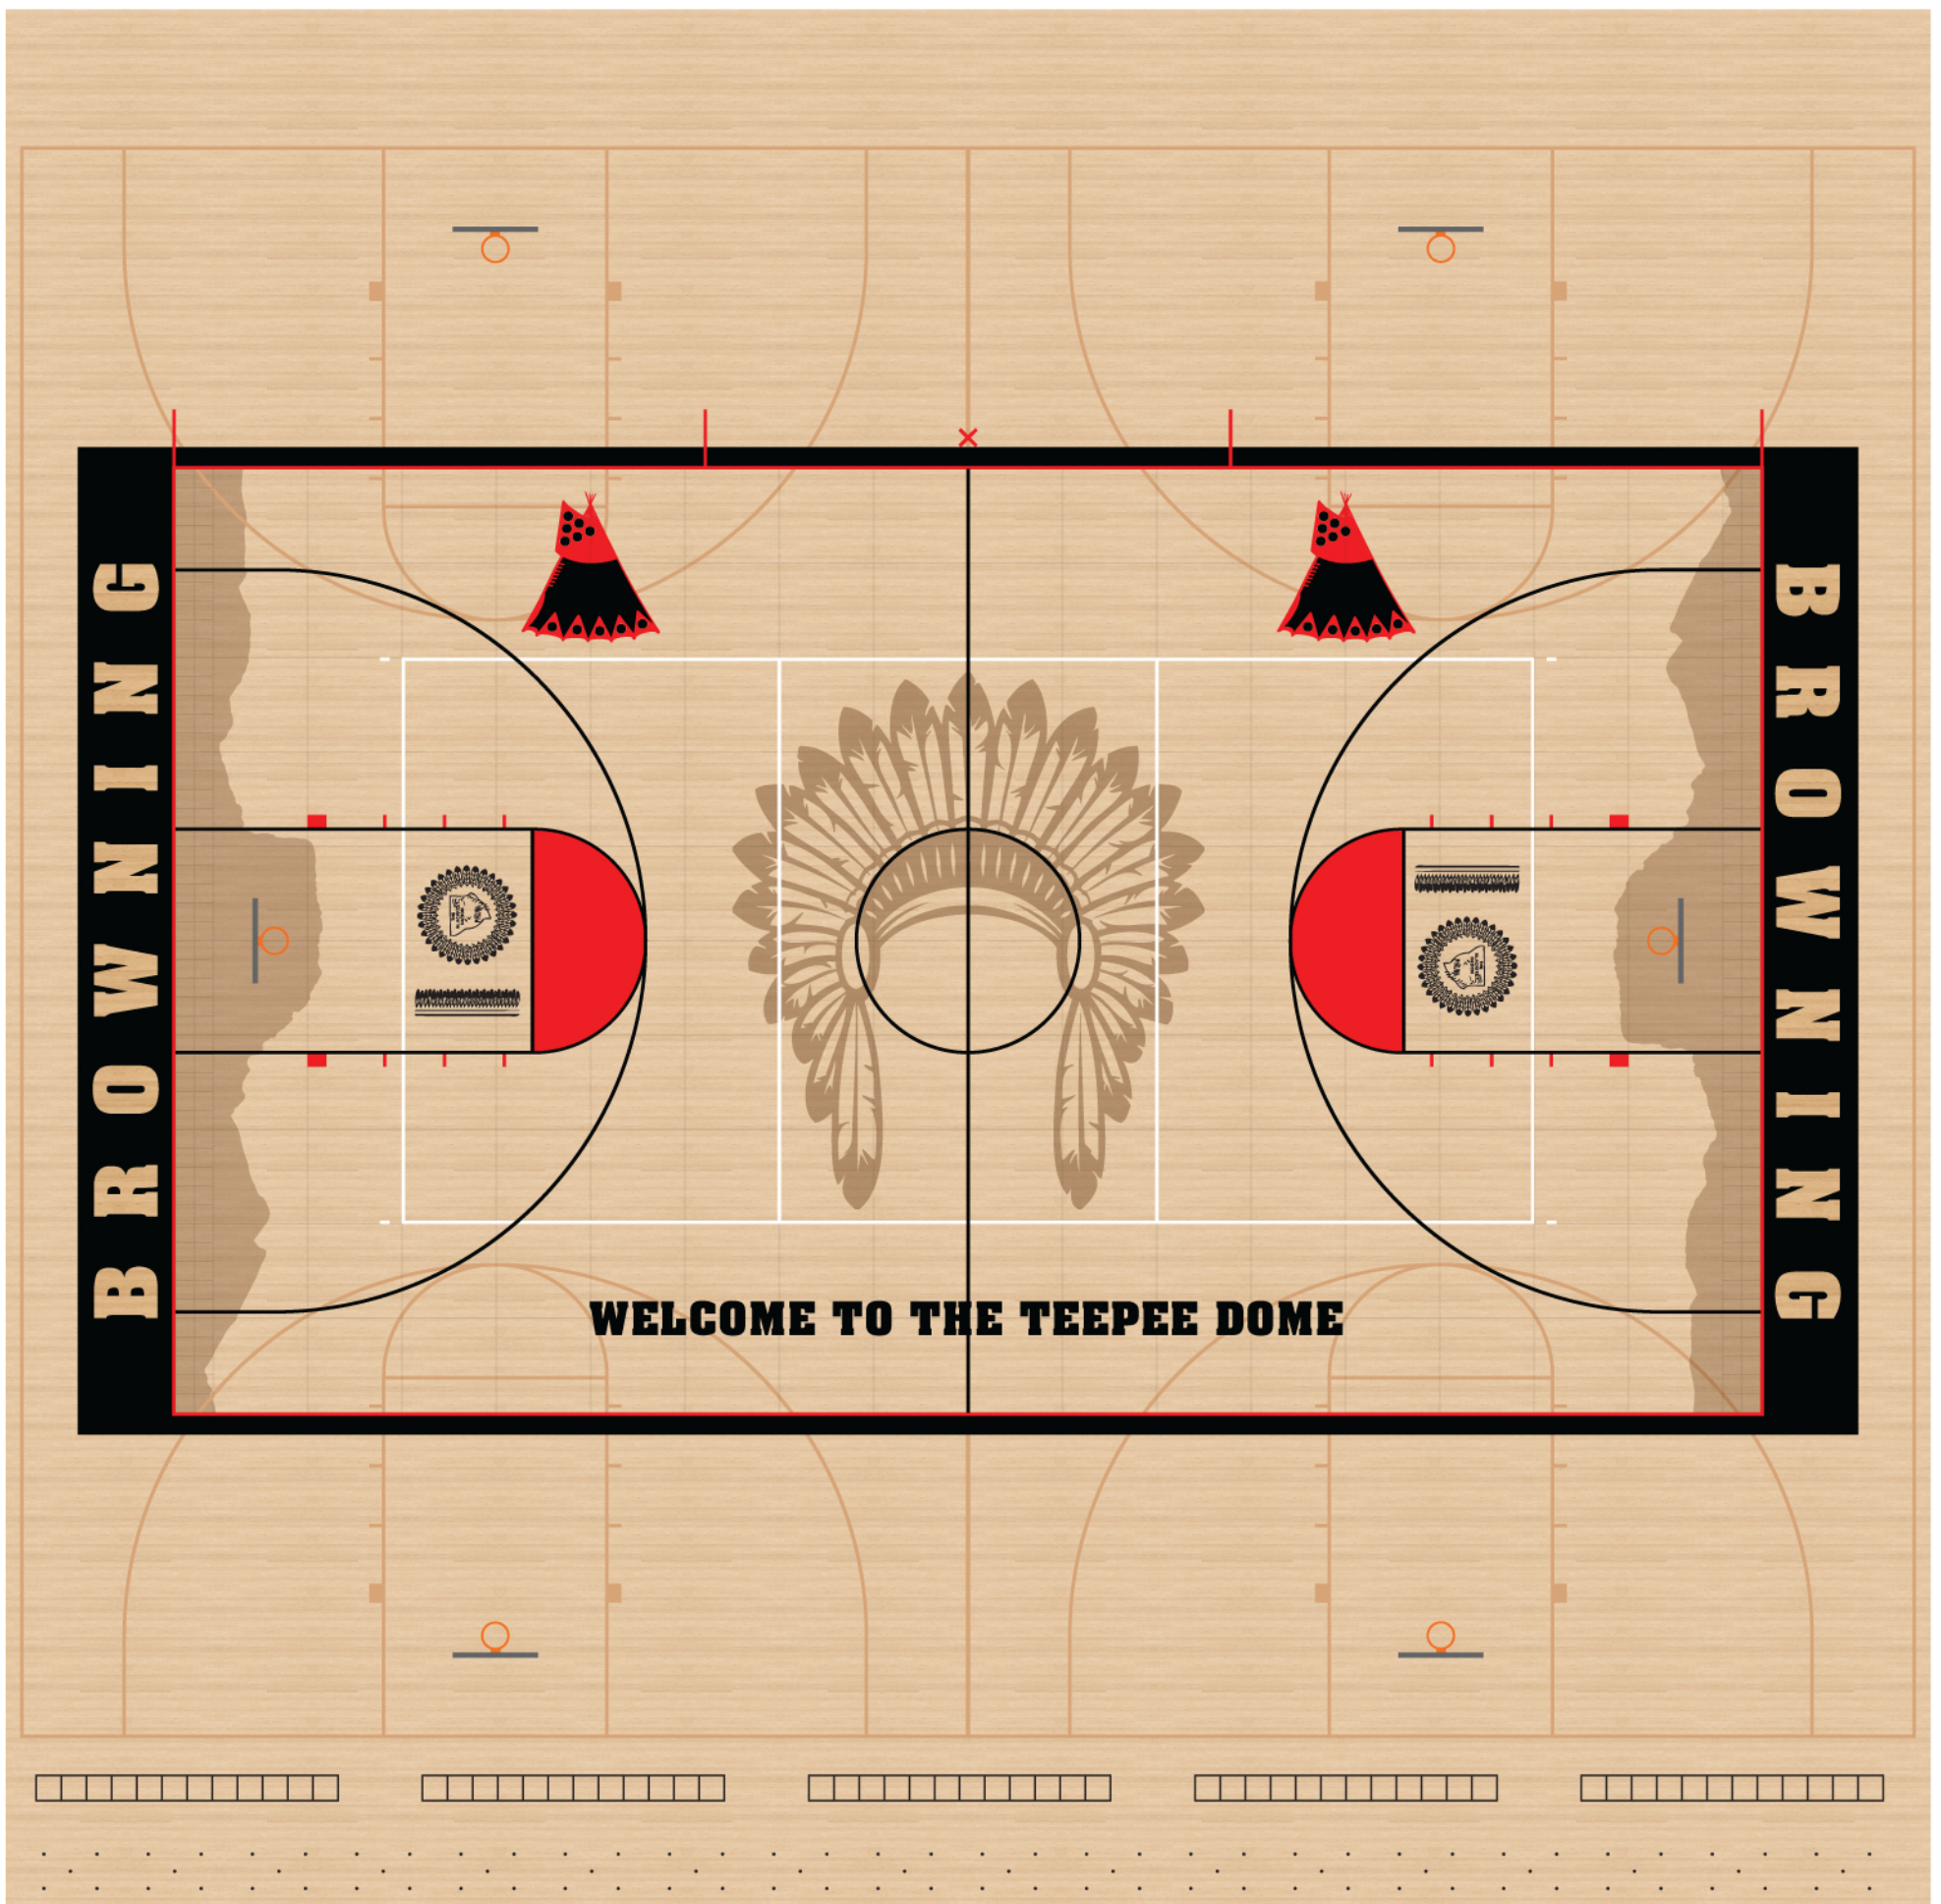

BROWNING HIGH SCHOOL FLOOR LAYOUT

**WESTERN
SPORT
FLOORS**

WESTERN SPORT FLOORS
240 B Expressway
Missoula, MT 59808
office: 406.549.1900
fax: 406.549.1911

SCALE

5'x5'

**BORDER
1' x 5'**

LOGO AND LETTERING INFORMATION

"BROWNING" letterings sized at 3.5' tall x 40' wide
(baseline letterings are natural wood reveal)

"Headdress" logo sized at 28.4' tall x 25' wide

"WELCOME TO THE TEEPEE DOME" lettering sized at 2' tall x 40' wide

"Teepee" logos sized at 8' tall x 7.3' wide

"Blackfoot Flag" logos sized at 5.6' tall x 8' wide