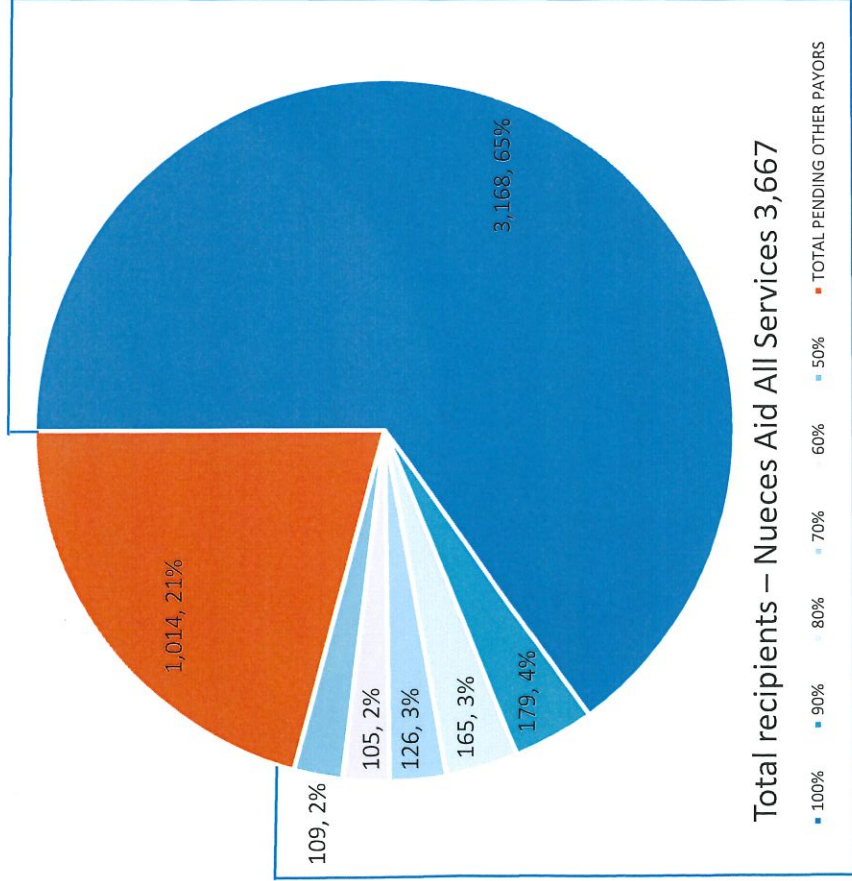

June 2021

Nueces Aid Program Enrollment

Total Enrolled
4,866

Total Households
4,556