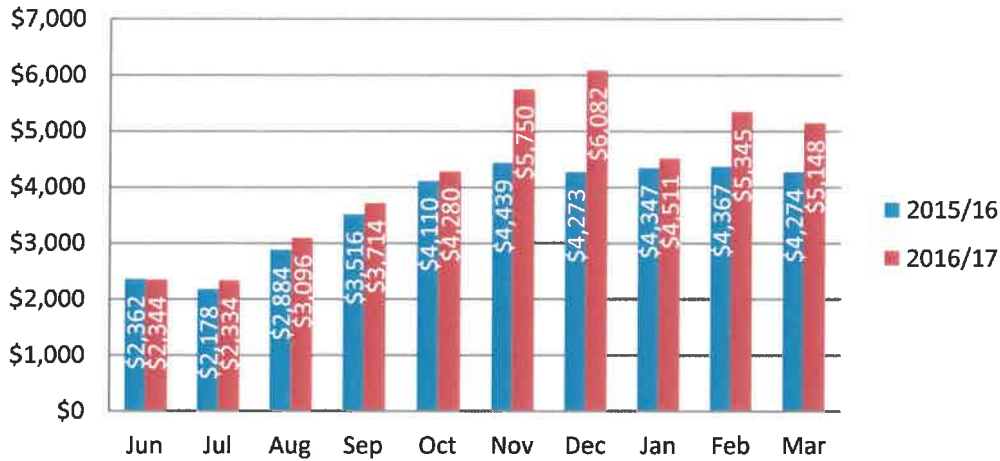

Evergreen 2015 to 2016 Power Bill Comparison

Lorna Byrne MS 2015 to 2016 Power Bill Comparison

Illinois Valley HS 2015 to 2016 Power Bill Comparison