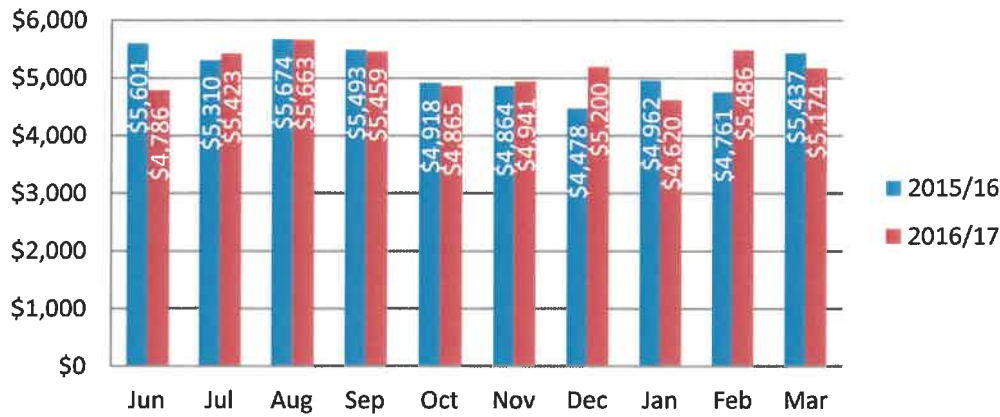

Evergreen 2015 to 2016 Power Bill Comparison

Lorna Byrne MS 2015 to 2016 Power Bill Comparison

Illinois Valley HS 2015 to 2016 Power Bill Comparison