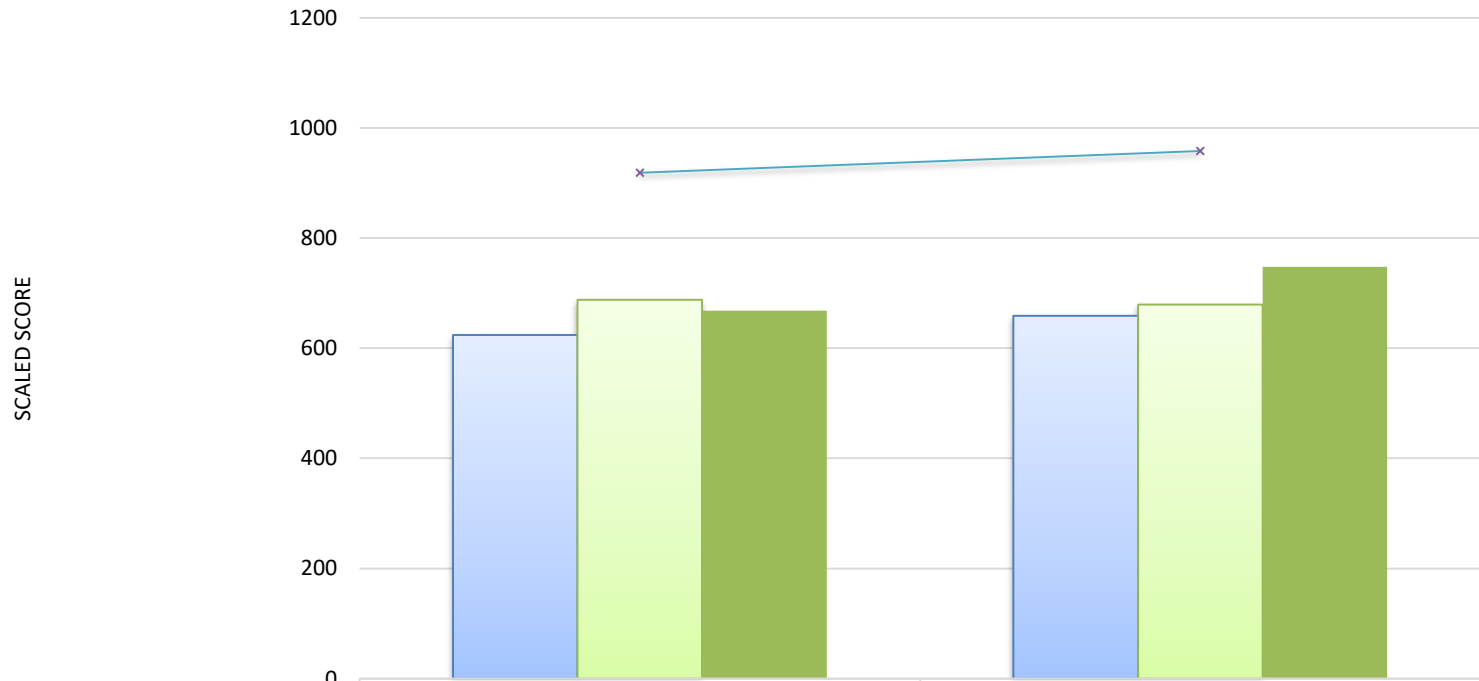

STAR TEST SCORES

Mt. Harrison High School STAR ELA Scores 2016-2017

	9th Grade	10th Grade
Fall Average Scale Score	624	659
Winter Average Scale Score	688	679
Spring Average Scale Score	668	748
Spring Proficiency Score	919	958

■ Fall Average Scale Score
■ Winter Average Scale Score
■ Spring Average Scale Score
—x— Spring Proficiency Score