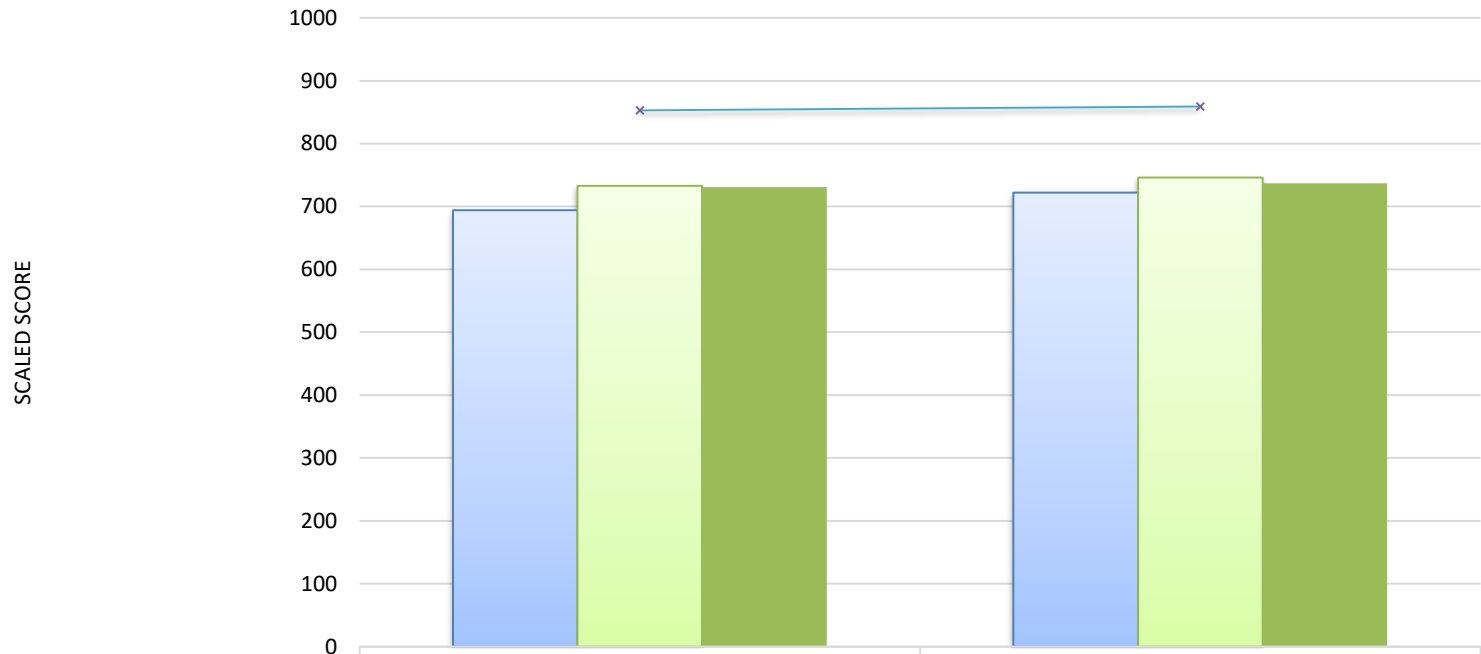

Mt. Harrison High School STAR Math Scores 2016-2017

	9th Grade	10th Grade
Fall Average Scale Score	694	722
Winter Average Scale Score	733	746
Spring Average Scale Score	731	737
Spring Proficiency Score	853	859

■ Fall Average Scale Score
■ Winter Average Scale Score
■ Spring Average Scale Score
—x— Spring Proficiency Score