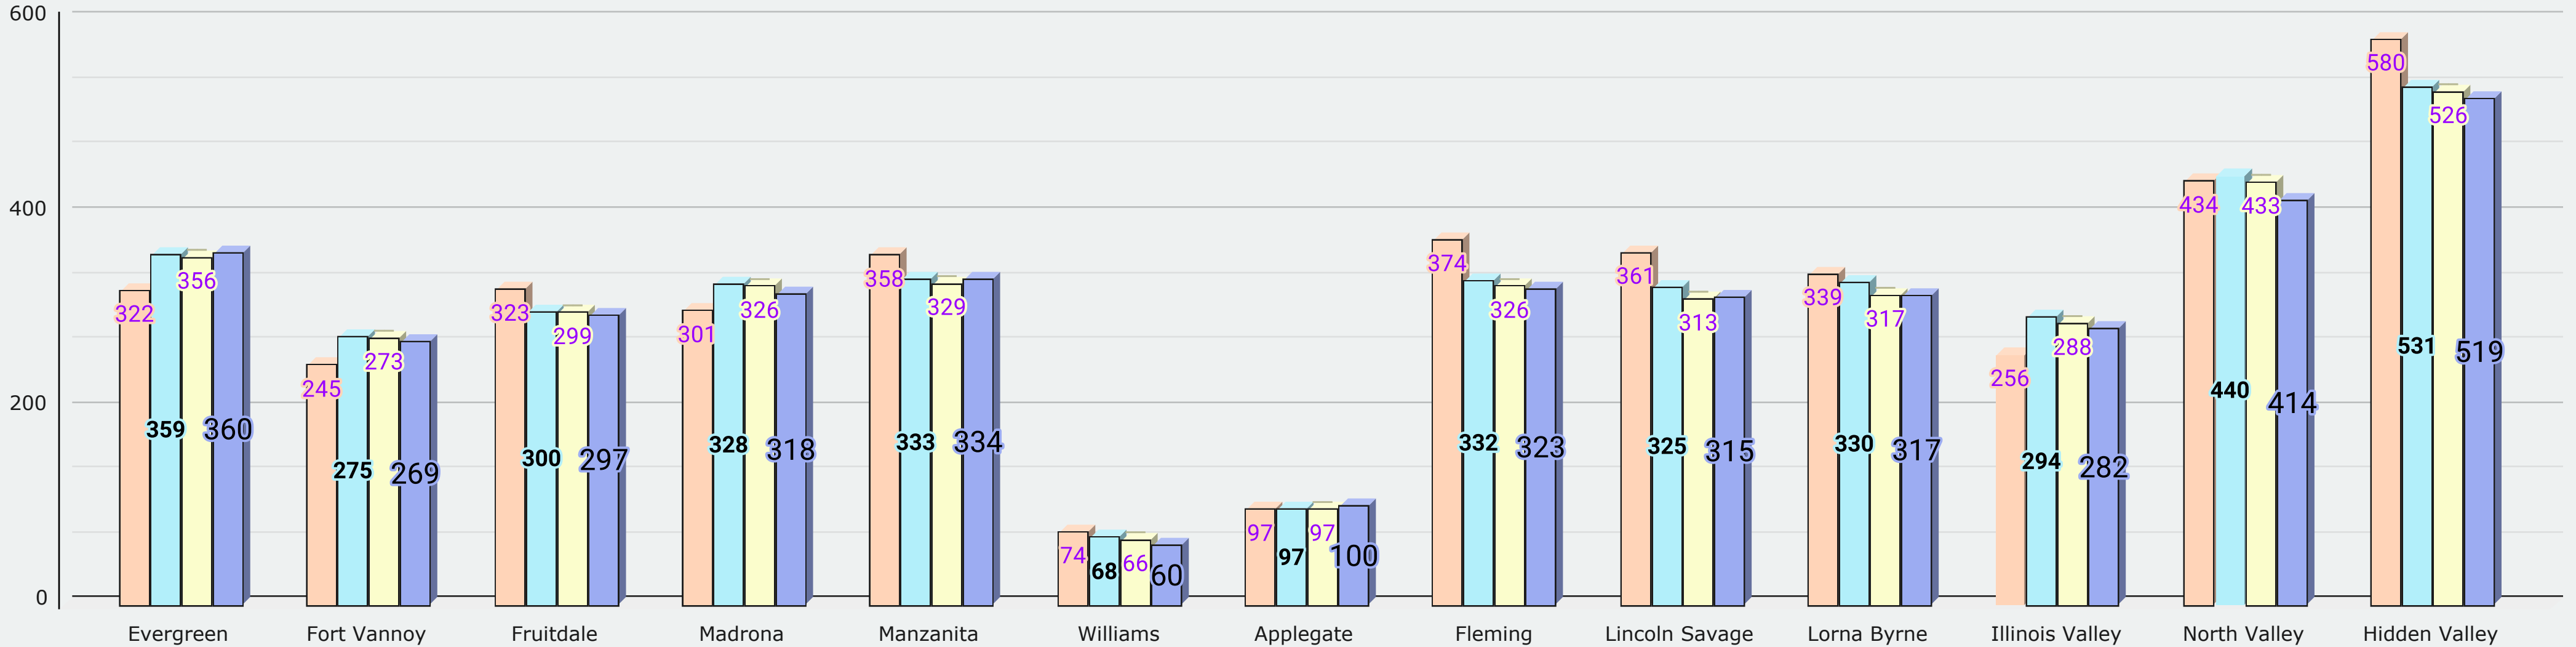

June 2021 / November 2021 - January 2022 and Loss/Gain

June 2021 November 2021 December 2021 Jan 2022

THREE RIVERS SCHOOL DISTRICT ENROLLMENT COMPARISON 2021-2022