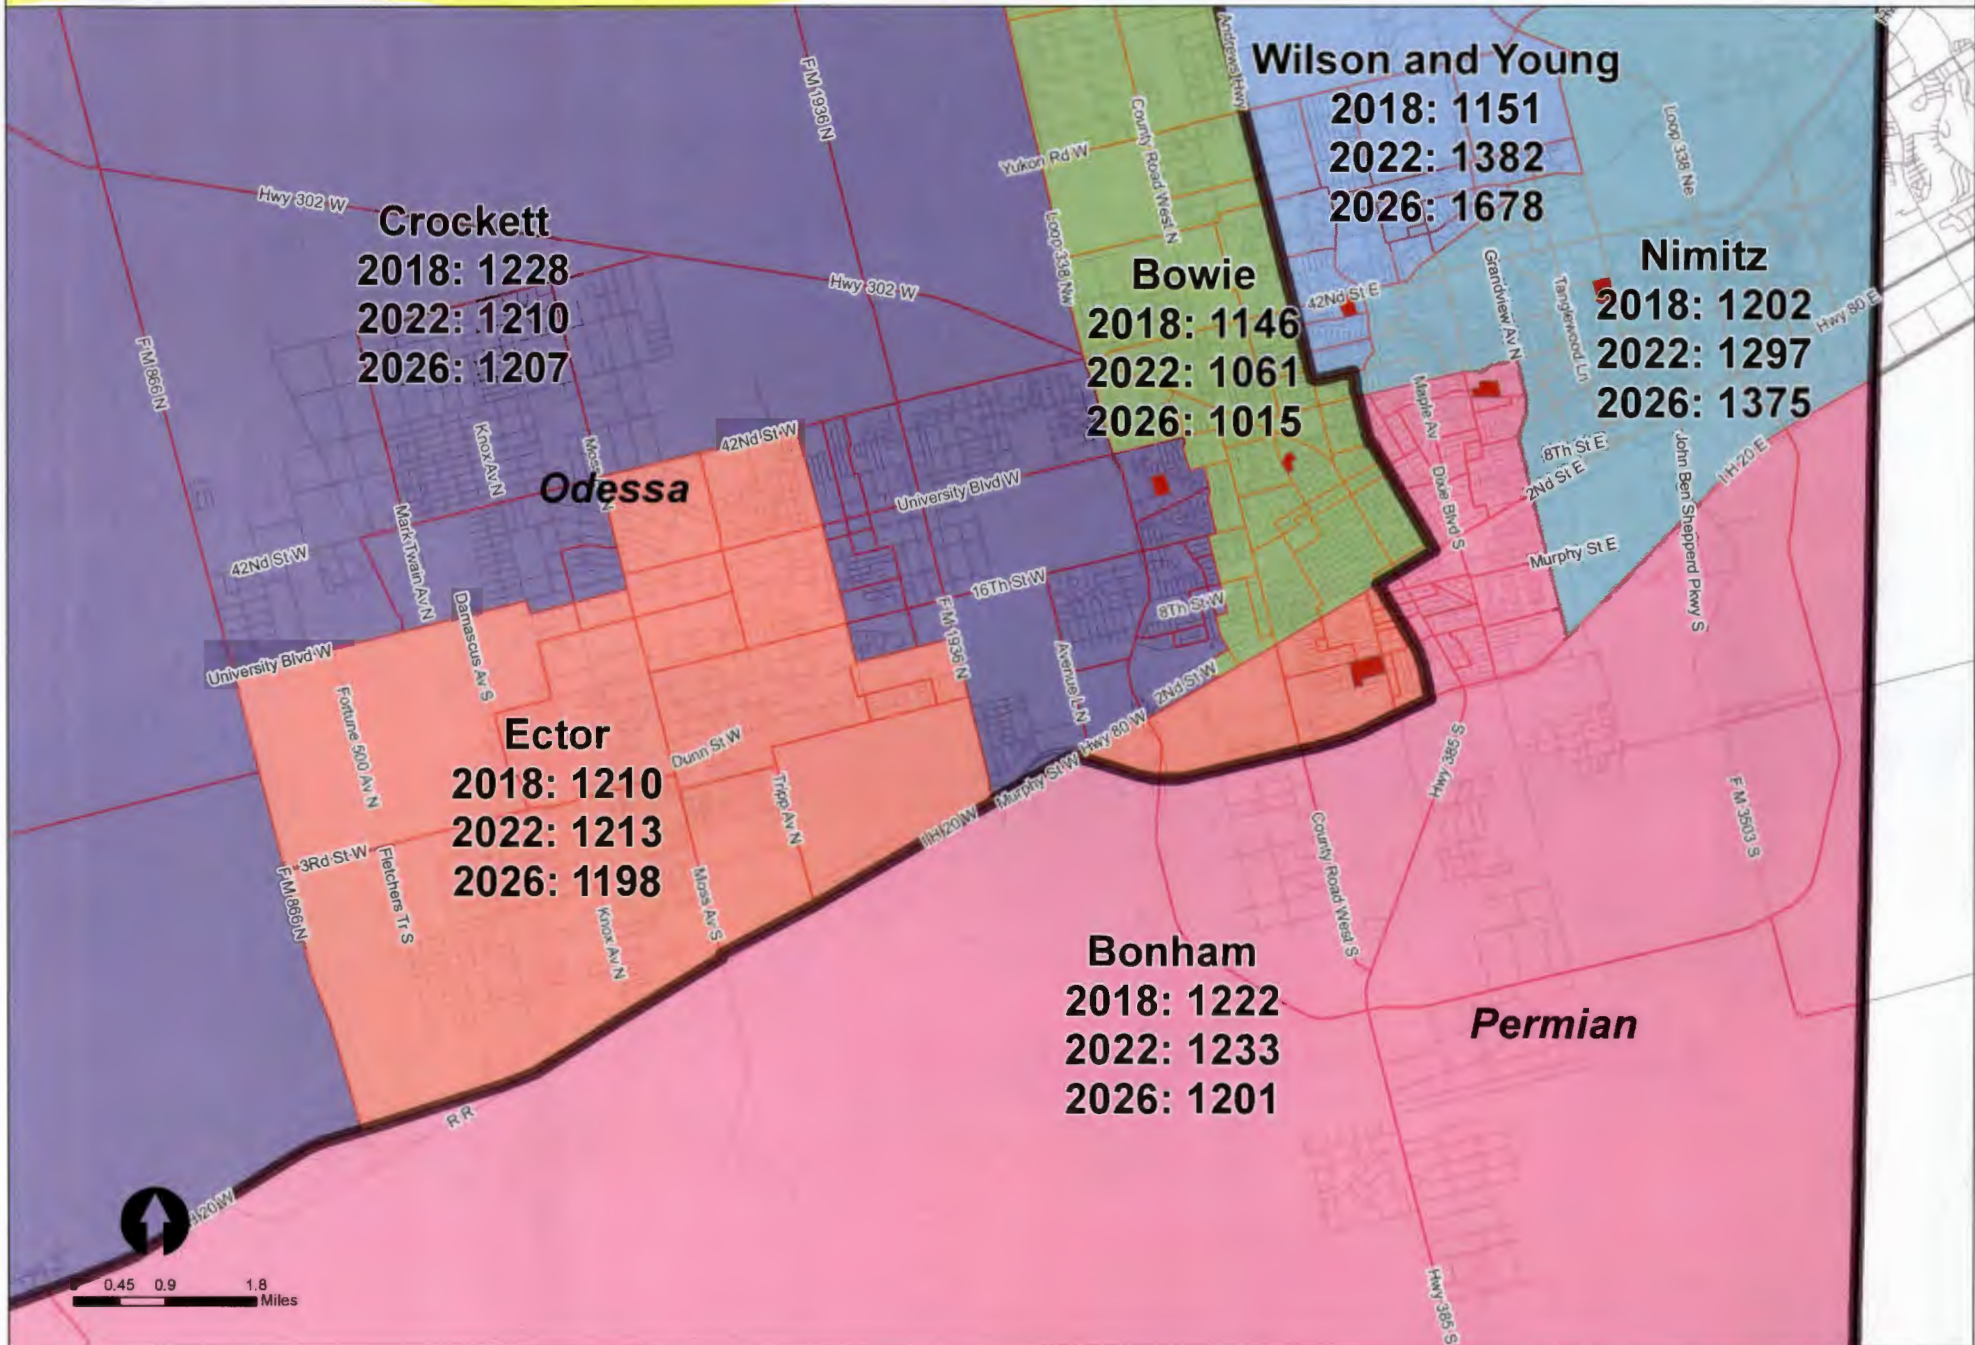

Ector County I.S.D.

Middle School Attendance Zones 2016/2017

Map Layers

 District Boundary

 Planning Units

 Streets

M.S. Attendance Zones

 Bonham

 Bowie

 Crockett

 Ector

 Nimitz

 Wilson and Young

Middle School Option 1:

Bonham takes Ector Students, Nimitz takes Northern Bonham Students

0.45 0.9 1.8 Miles

Middle School Option 2:

Ector Students split between Bonham and Nimitz, Only slight shift from Nimitz to Bonham