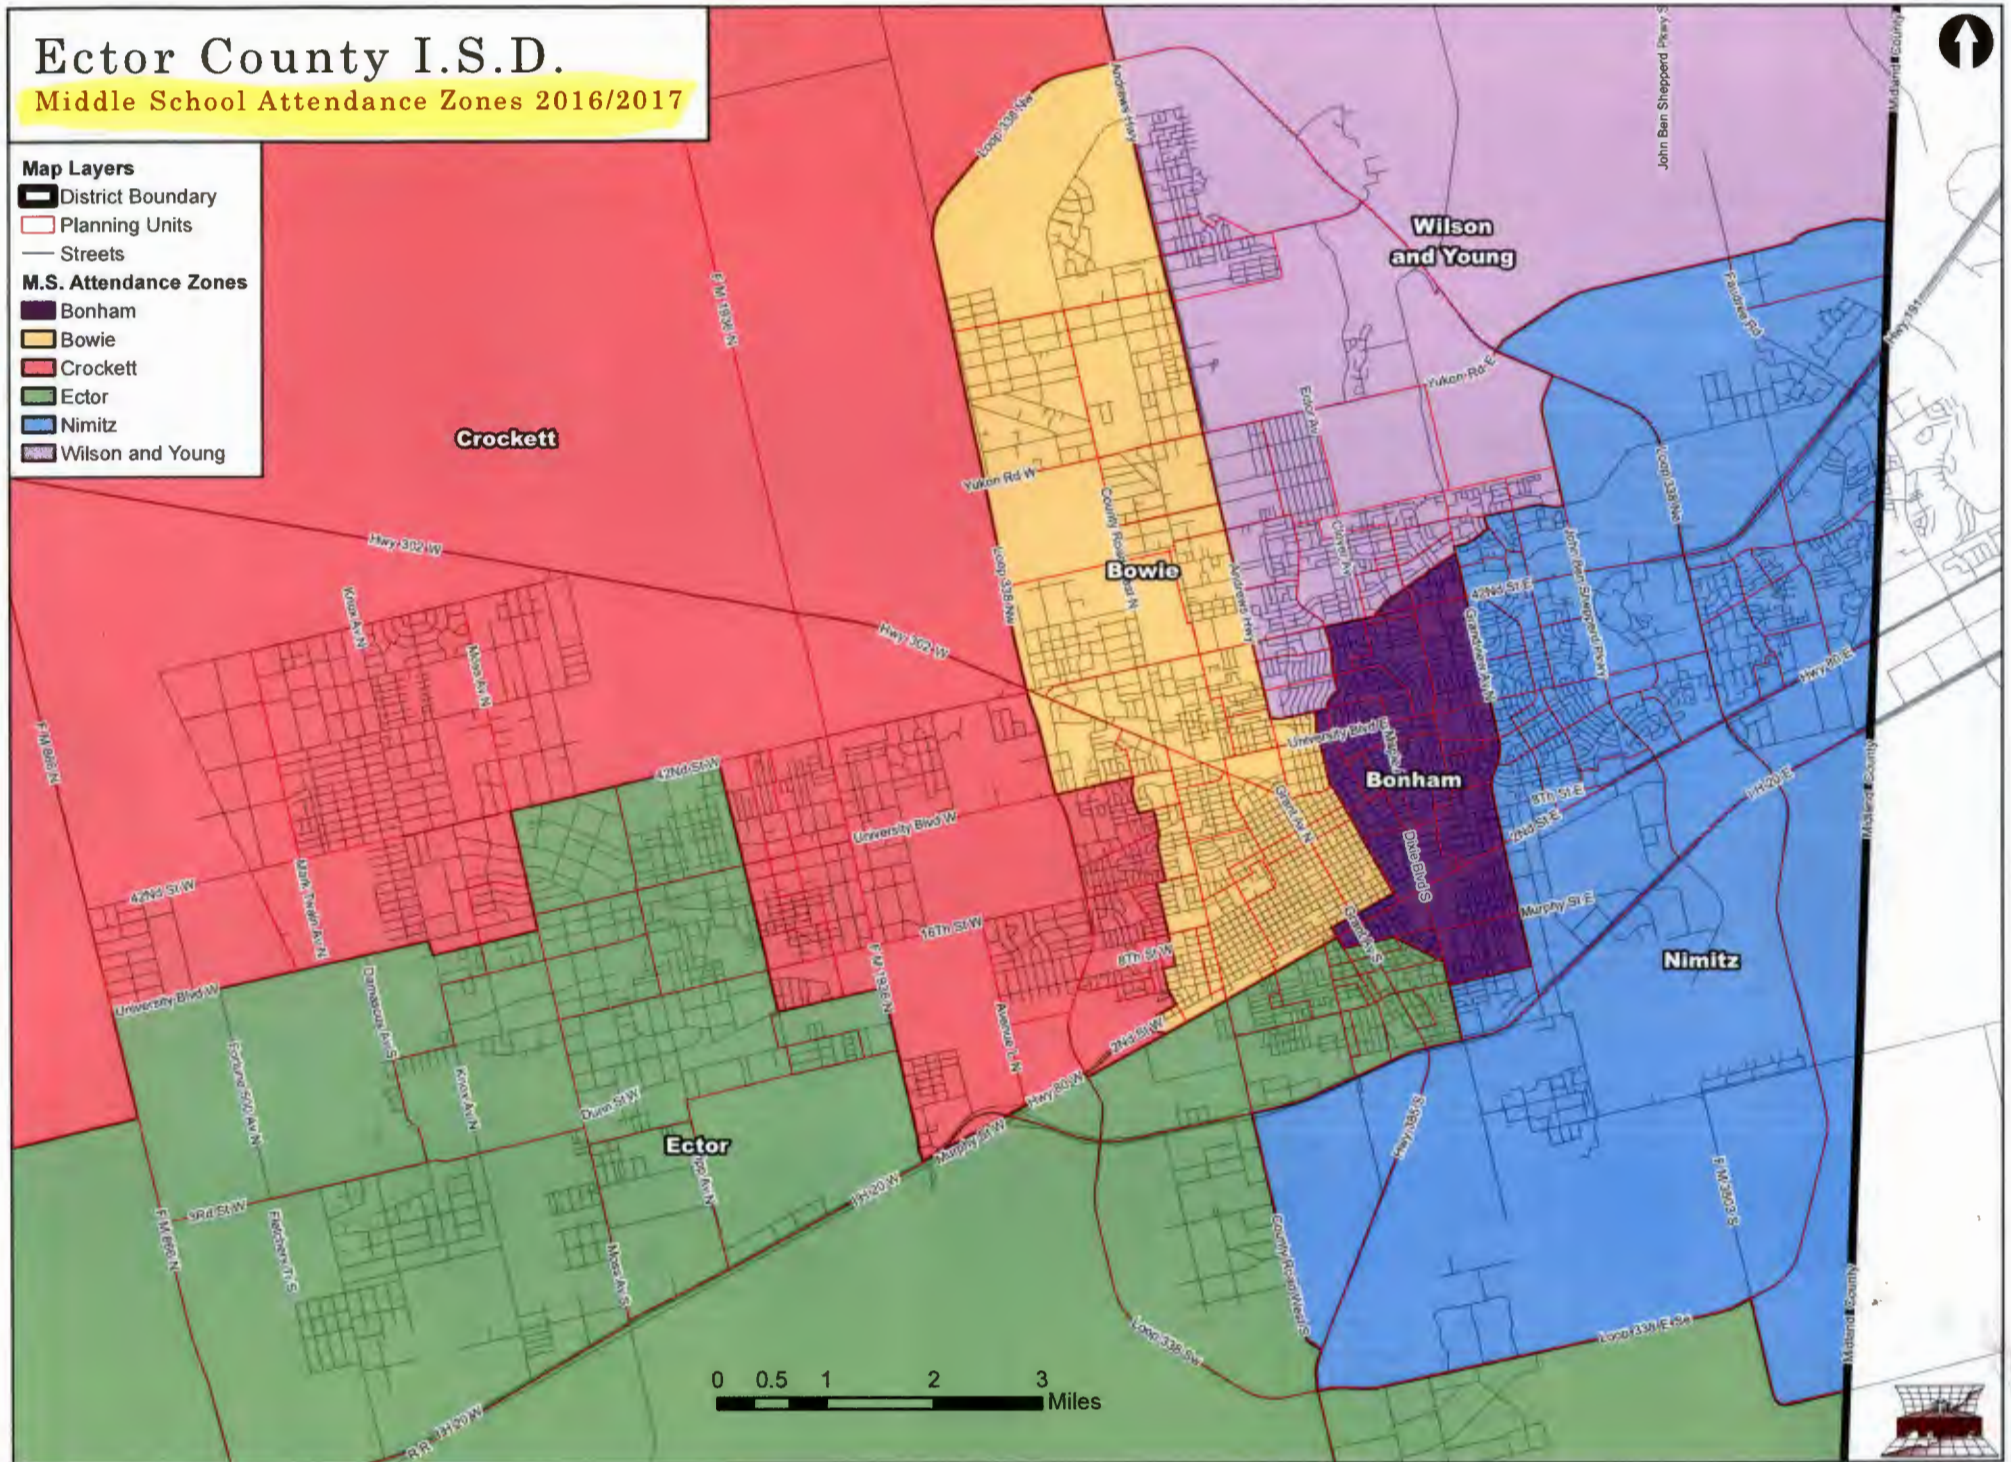

Ector County I.S.D.

Middle School Attendance Zones 2016/2017

Map Layers

 District Boundary

 Planning Units

 Streets

M.S. Attendance Zones

 Bonham

 Bowie

 Crockett

 Ector

 Nimitz

 Wilson and Young

Middle School Option 1:

Bonham takes Ector Students, Nimitz takes Northern Bonham Students

0.45 0.9 1.8 Miles

Middle School Option 2:

Ector Students split between Bonham and Nimitz, Only slight shift from Nimitz to Bonham