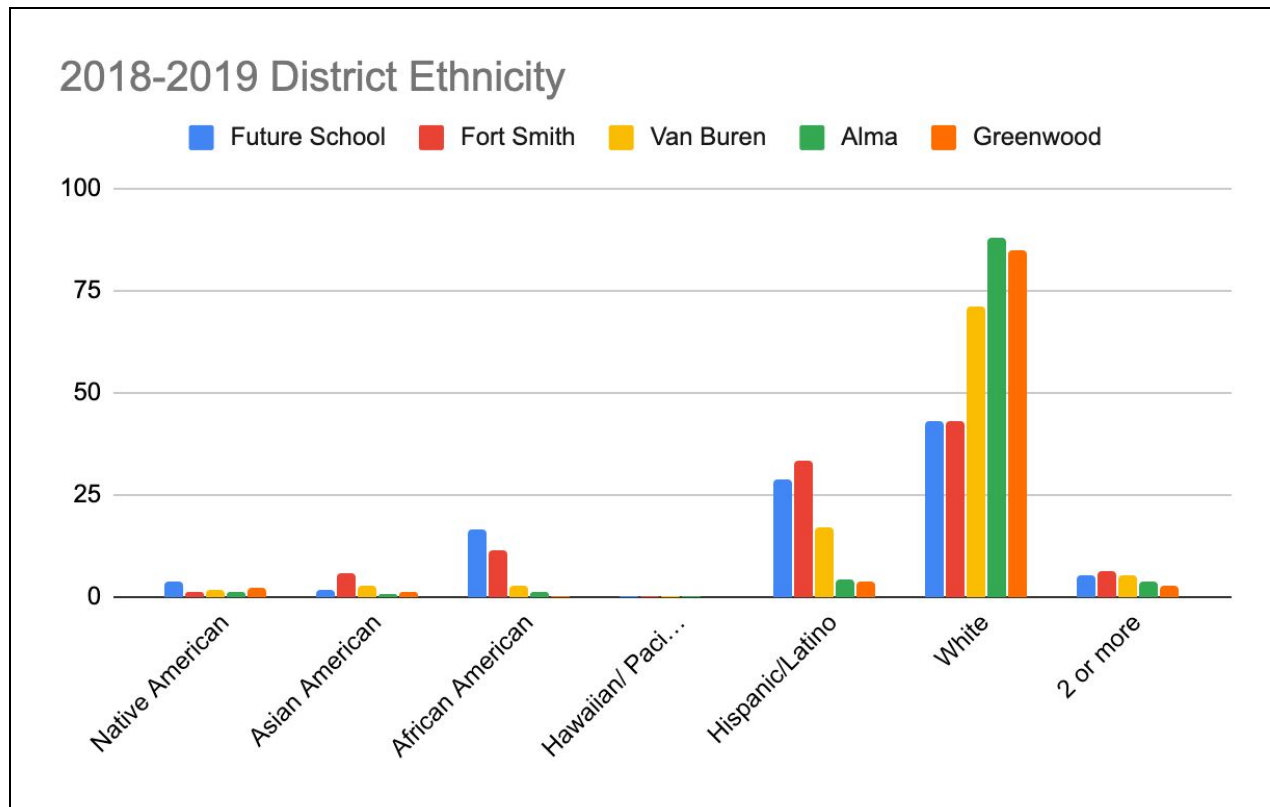

Desegregation Analysis for Future School of Fort Smith

Neither Future School or any districts from which we enroll students is currently under a desegregation order

	Future School	Fort Smith	Van Buren	Alma	Greenwood
Native American	4	1.3	1.8	1.3	2.5
Asian American	1.8	5.8	2.8	0.6	1.4
African American	16.4	11.6	2.8	1.3	0.5
Hawaiian/ Pacific Islander	0.4	0.2	0.1	0.1	0
Hispanic/Latino	28.9	33.4	17.2	4.2	3.7
White	43.1	43.1	71.3	87.8	84.9
2 or more	5.3	6.6	5.4	3.7	3