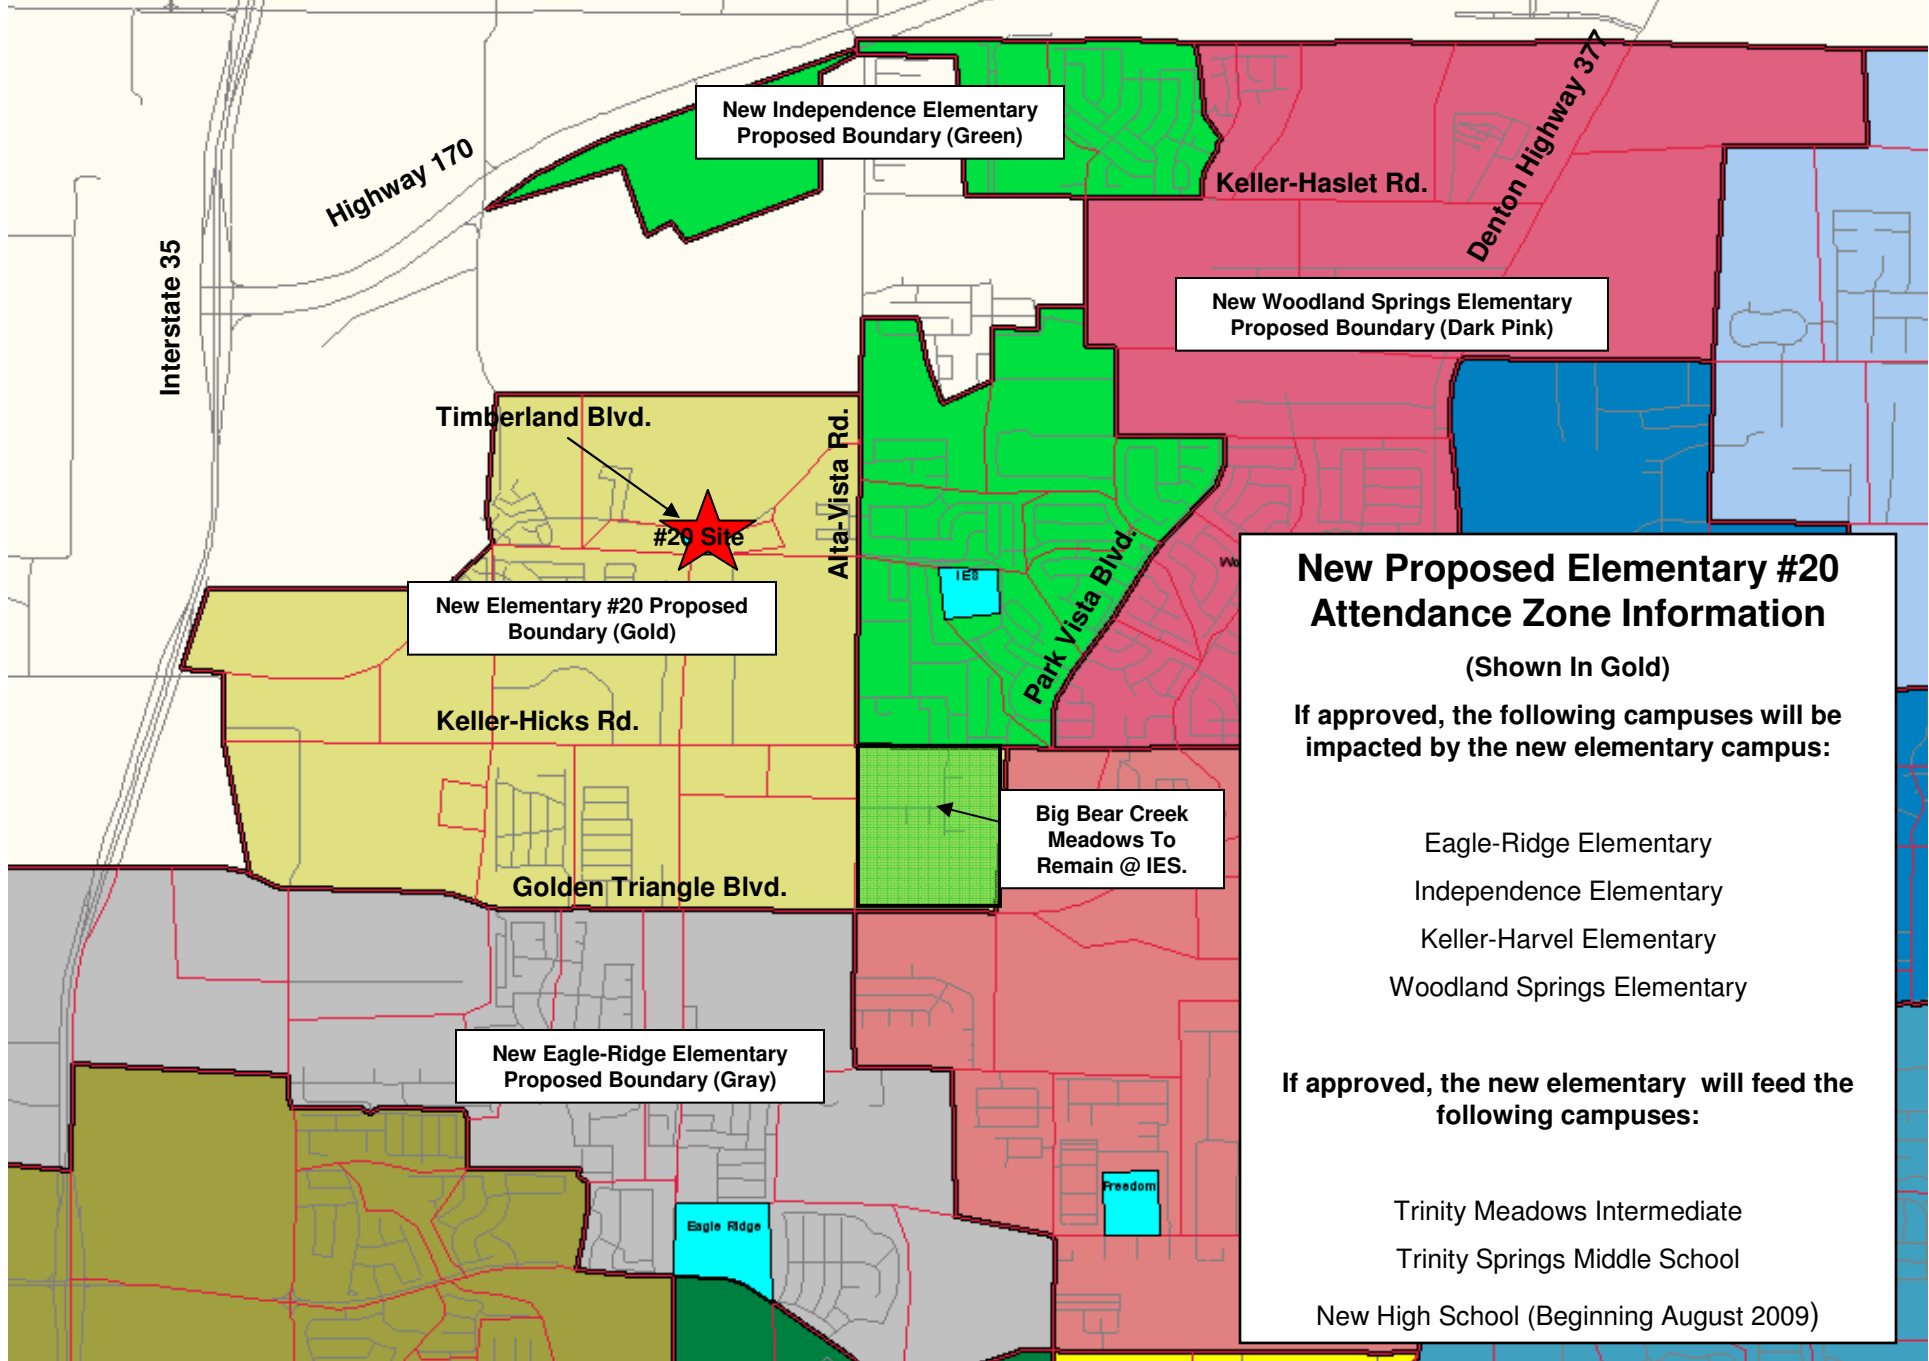

# 2008-2009 Proposed New KISD Elementary #20 Attendance Zone

**New Proposed Elementary #20 Attendance Zone Information**  
 (Shown In Gold)

**If approved, the following campuses will be impacted by the new elementary campus:**

- Eagle-Ridge Elementary
- Independence Elementary
- Keller-Harvel Elementary
- Woodland Springs Elementary

**If approved, the new elementary will feed the following campuses:**

- Trinity Meadows Intermediate
- Trinity Springs Middle School
- New High School (Beginning August 2009)