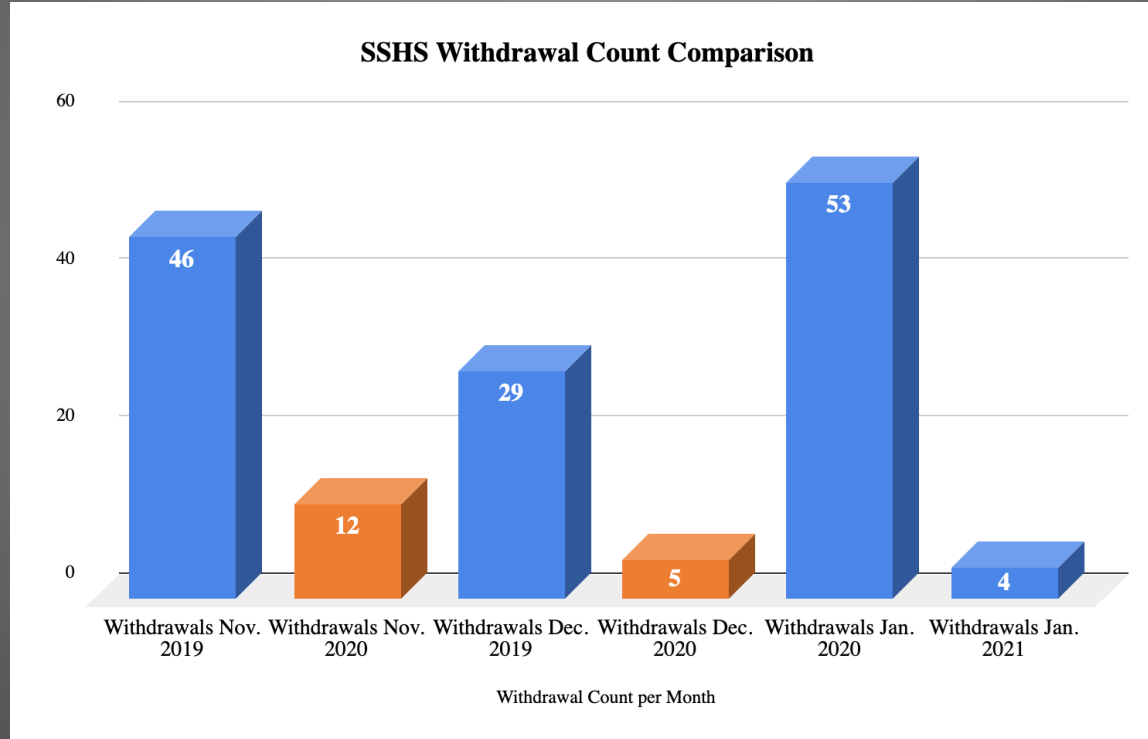

Comparison of Withdrawals- South San HS 2020 vs. 2021