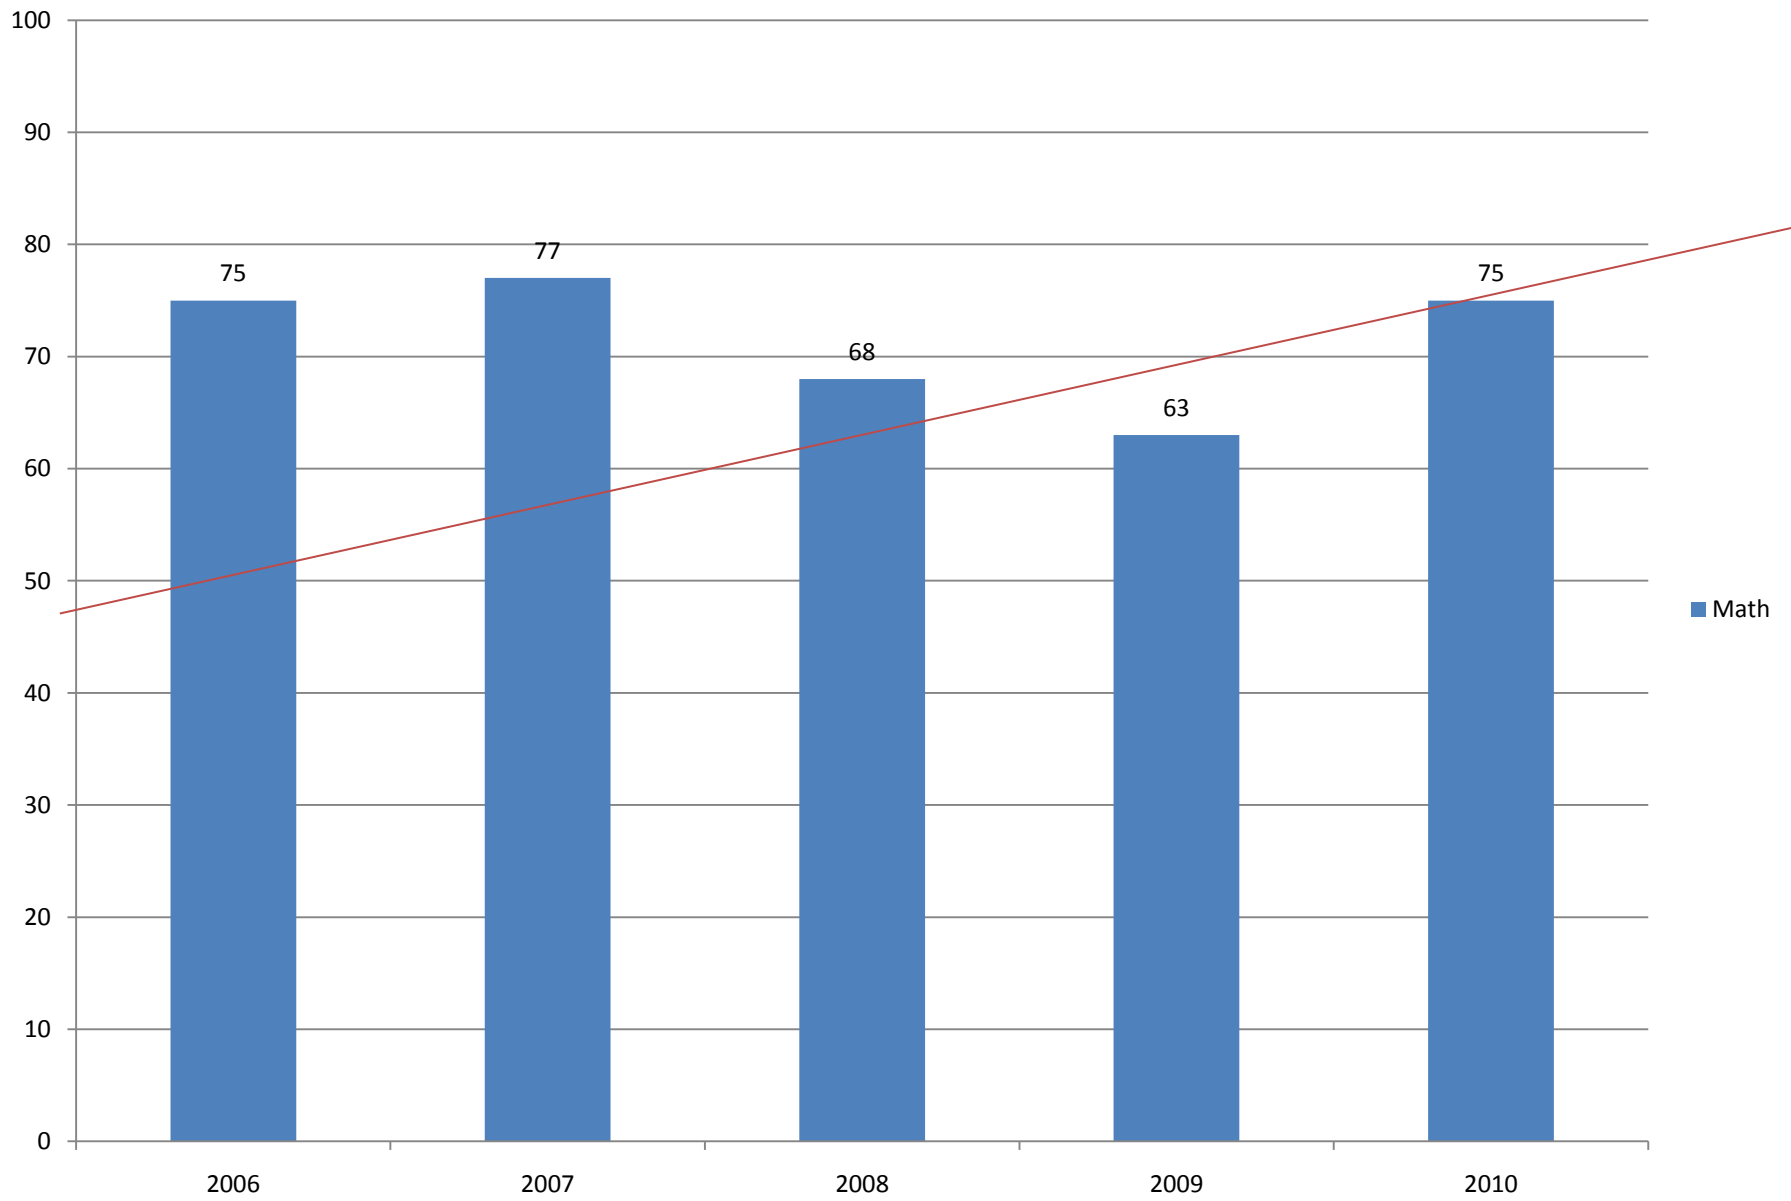

Ridge Farm Grade 5 Math Non-Cohort Groups 2006 to 2010

	2006	2007	2008	2009	2010
Math	75	77	68	63	75