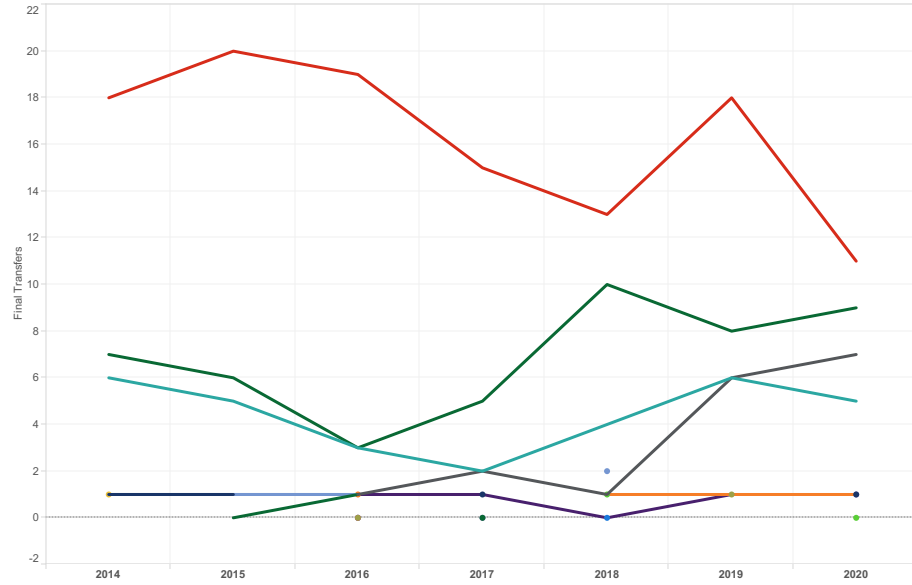

District (Transfer)	2014	2015	2016	2017	2018	2019	2020
Grand Total	35	34	30	26	32	41	35
Cannon Falls Public School District	6	5	3	2	4	6	5
Goodhue Public School District	7	6	3	5	10	8	9
Hastings Public School District			1	2	1	6	7
Kenyon-Wanamingo School District	1	1		1			1
La Crescent-Hokah School District					1		
Lake City Public School District	18	20	19	15	13	18	11
Milaca Public School District						1	
Pine Island Public School District			1				
Rosemount-Apple Valley-Eagan	1	1	1		2		
South St. Paul Public School District	1						
South Washington County School Dist			1		1	1	1
St. Paul Public School District							1
Zumbrota-Mazeppa School District	1	1	1	1		1	

- District
- Red Wing Public School District
- Inbound or Outbound
- Inbound Transfers
- Include Charter?
- Yes
- District (Transfer)
- Becker Public School District
- Cannon Falls Public School District
- Goodhue Public School District
- Hastings Public School District
- Inver Grove Heights Schools
- Kenyon-Wanamingo School District
- La Crescent-Hokah School District
- Lake City Public School District
- Milaca Public School District
- New Prague Area Schools
- Osseo Public School District
- Pine Island Public School District
- Rochester Public School District
- Rosemount-Apple Valley-Eagan
- South St. Paul Public School District
- South Washington County School Dist
- St. Paul Public School District
- Stewartville Public School District
- Wabasha-Kellogg Public School Dist.
- Zumbrota-Mazeppa School District