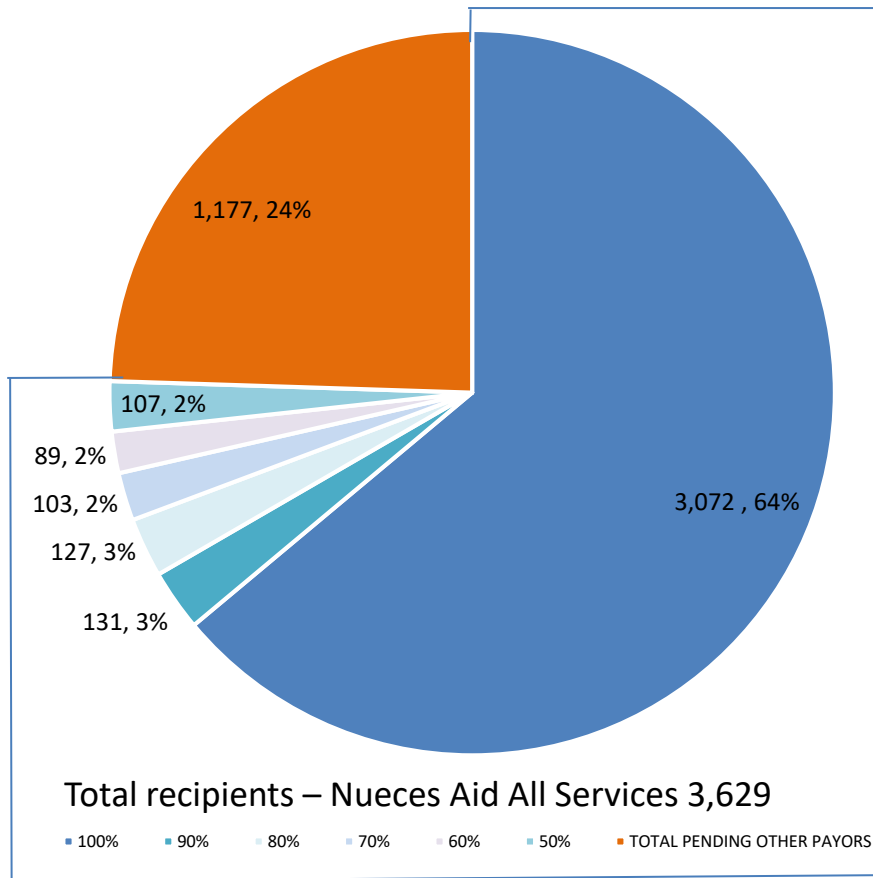

September 2024

Nueces Aid Program Enrollment

Total Enrolled
4,806

Total Households
4,558