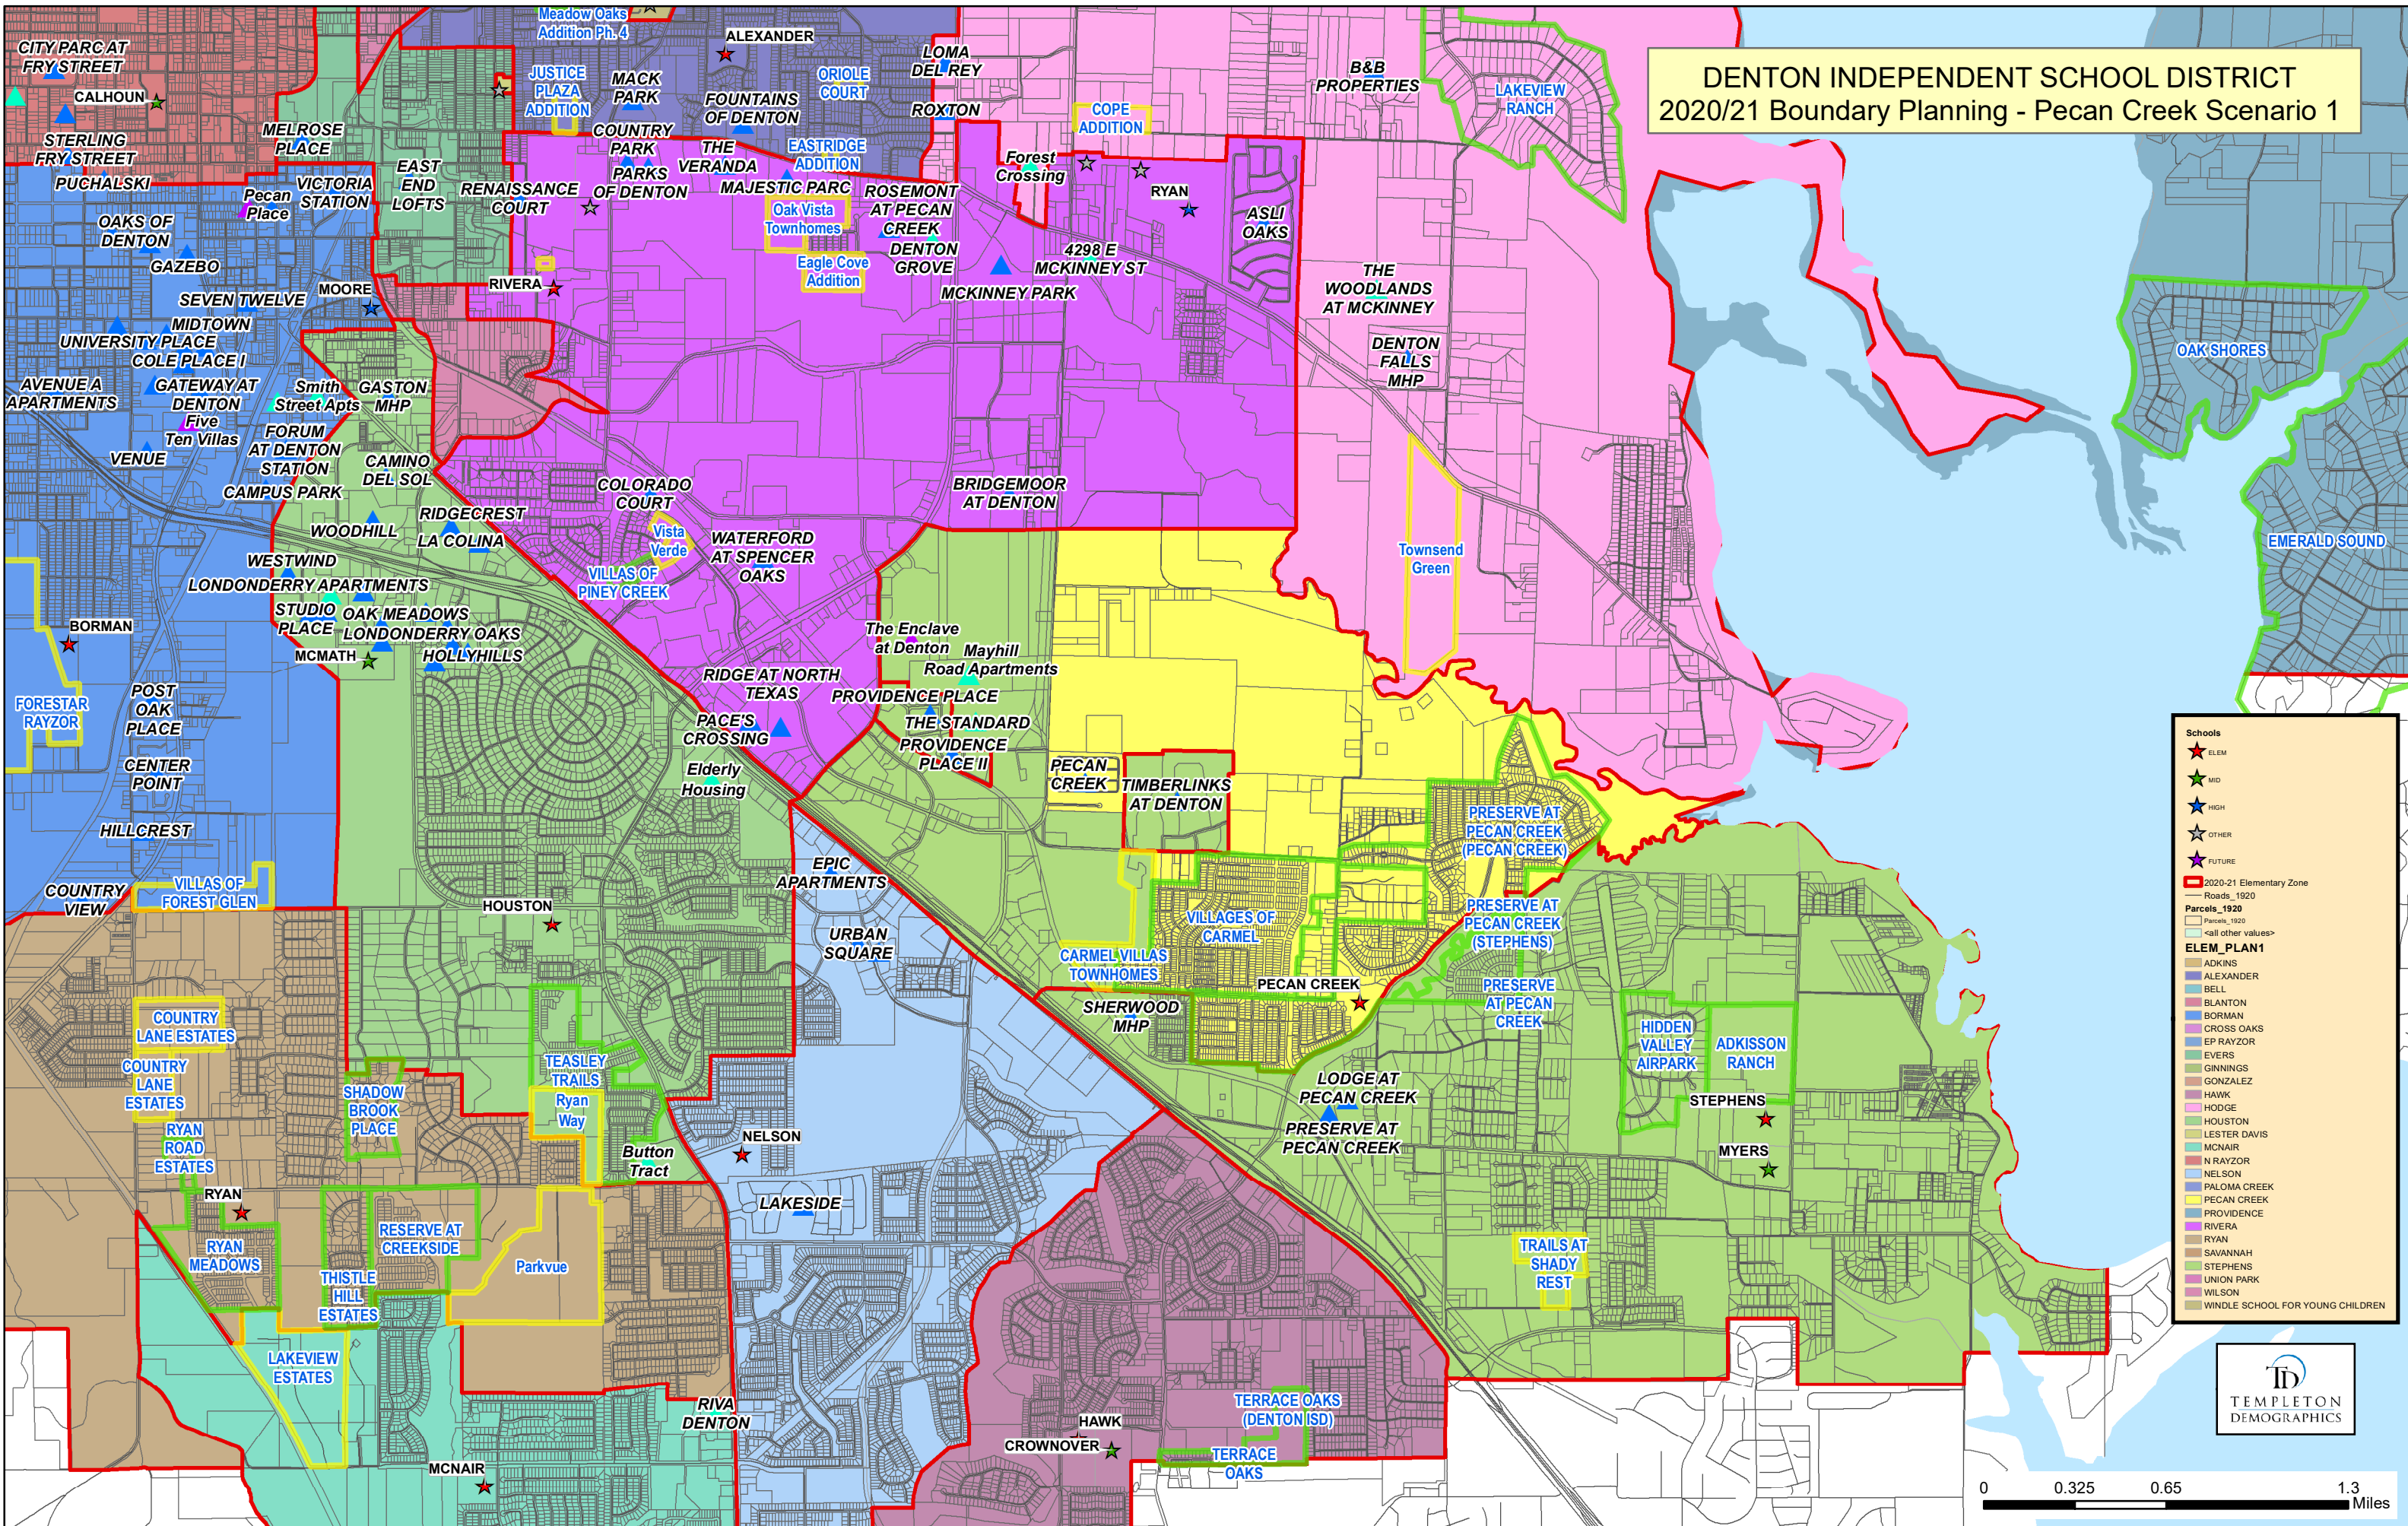

# DENTON INDEPENDENT SCHOOL DISTRICT 2020/21 Boundary Planning - Pecan Creek Scenario 1

**Schools**

- ★ ELEM
- ★ MD
- ★ HIGH
- ★ OTHER
- ★ FUTURE

**2020-21 Elementary Zone**

— Roads\_1920

**Parcels\_1920**

- Parcels\_1920
- <all other values>

**ELEM\_PLAN1**

- ADKINS
- ALEXANDER
- BELL
- BLANTON
- BORMAN
- CROSS OAKS
- EP RAYZOR
- EVERS
- GINNINGS
- GONZALEZ
- HAWK
- HODGE
- HOUSTON
- LESTER DAVIS
- MCNAIR
- N RAYZOR
- NELSON
- PALOMA CREEK
- PECAN CREEK
- PROVIDENCE
- RIVERA
- RYAN
- SAVANNAH
- STEPHENS
- UNION PARK
- WILSON
- WINDLE SCHOOL FOR YOUNG CHILDREN