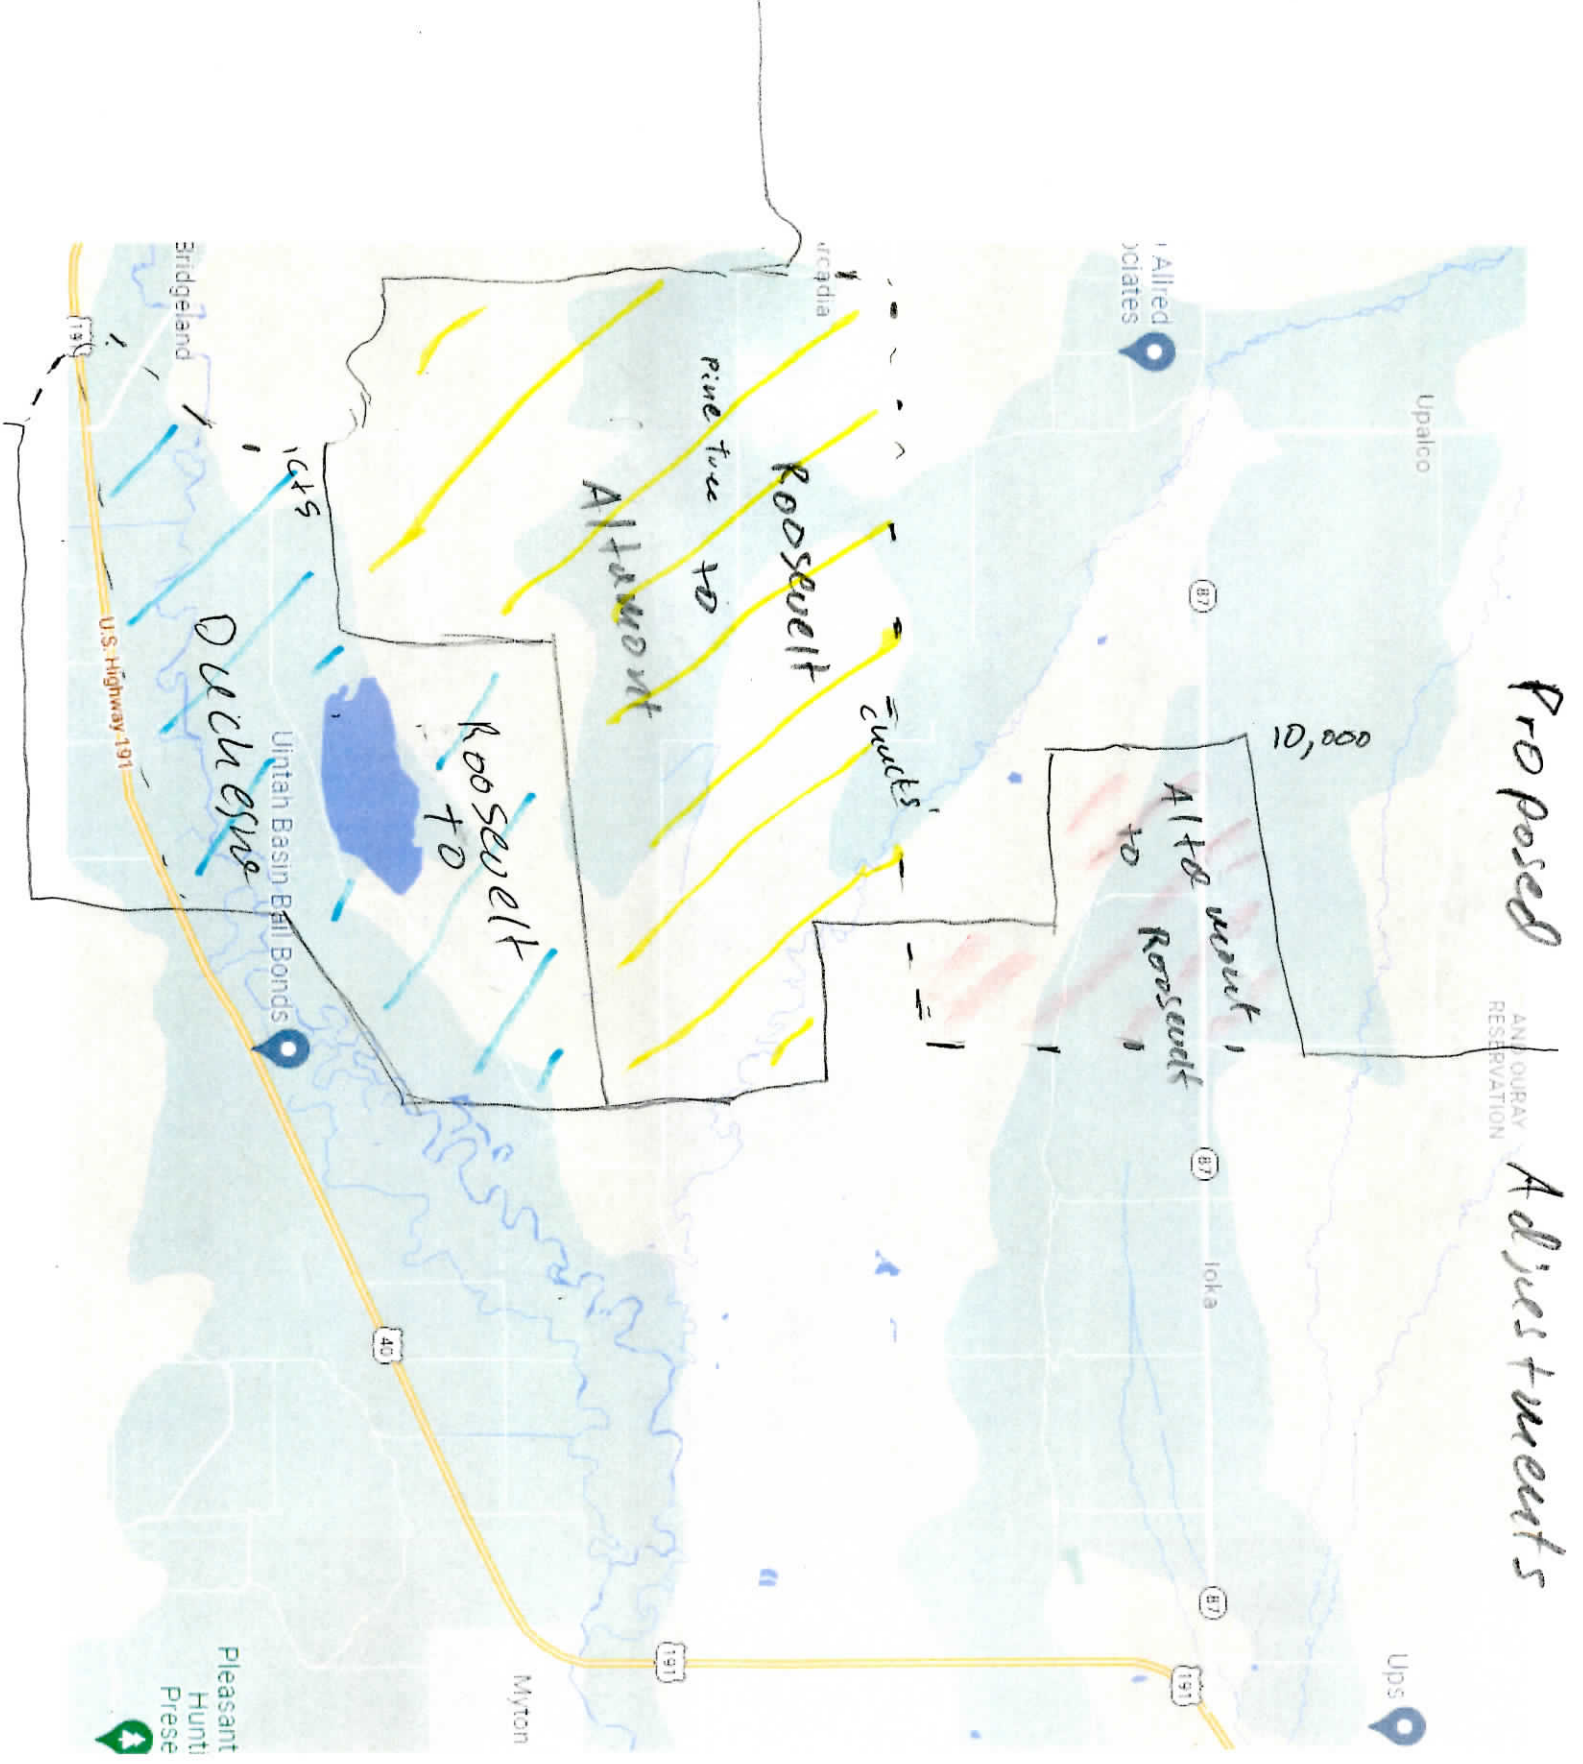

Proposed

Adjustments

Allred

Upalco

87

10,000

Alta + Roosevelt

87

140

87

Ups

191

Myton

Pleasant Hunt

Ute Basin

Duchene

Roosevelt

Alta

Cruets

pine tree

Roosevelt

140

Bridgeland