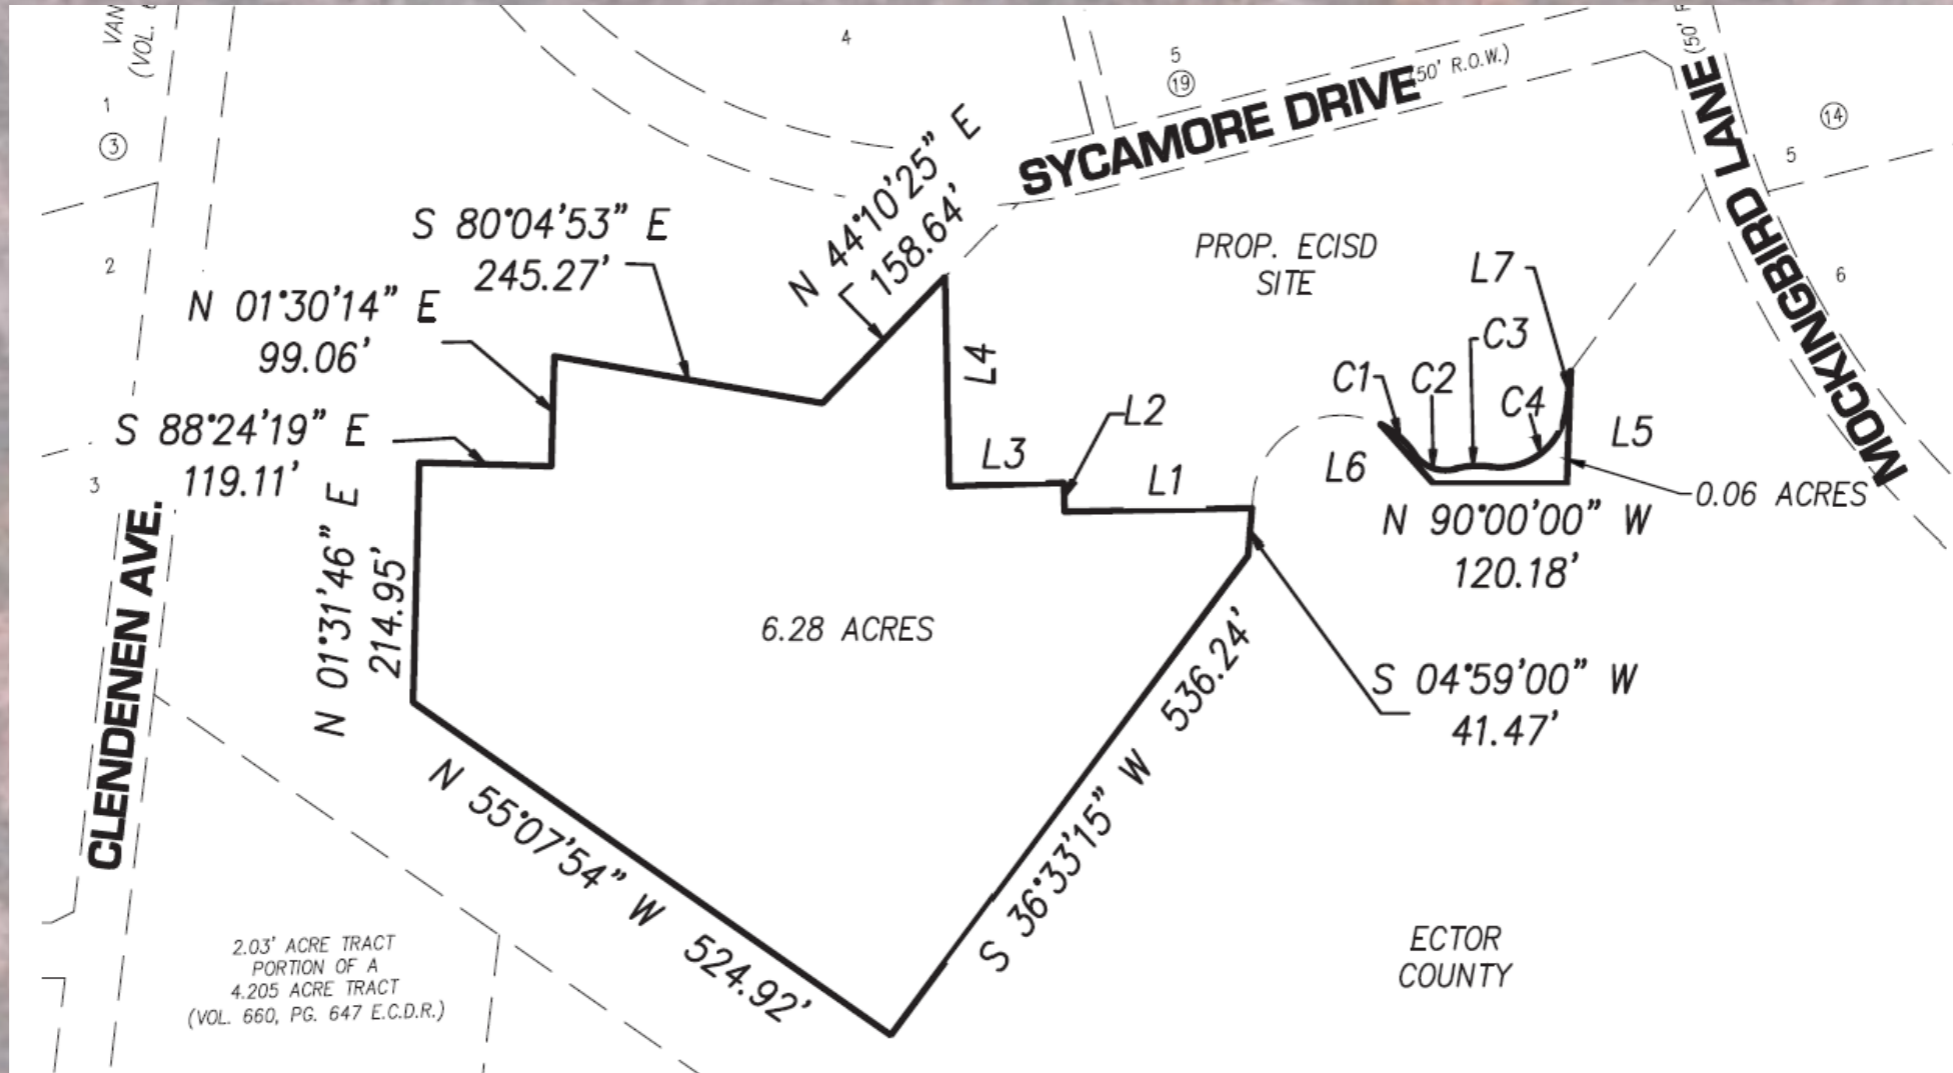

Donation of Land