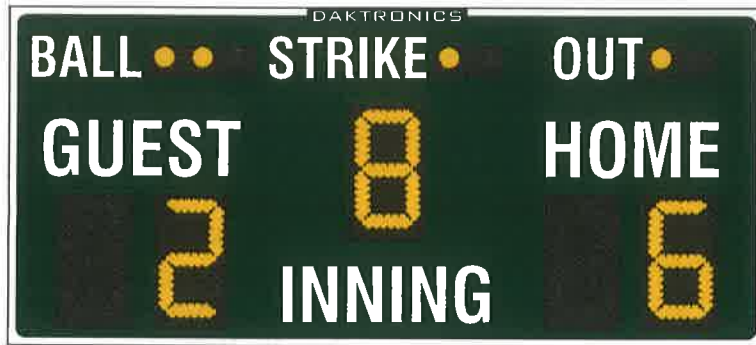

Reference: Baseball and Softball

Item No.	Model	Description	Qty	Price
1	BA-2518-A-PV-F	PanaView® Baseball/Softball Scoreboard; Scoreboard Color: Red (1956); Caption Color: White (7725-10) Cabinet Dimensions: 4' 0" H X 9' 0" W X 0' 8" D (Approx. Dimensions) Digit Type: PANAVIEW Digit Color: AMBER Max Power: 150 watts/display Weight: Unpackaged 96 lbs per display; Packaged 141 lbs per display	2	\$9,175.00
	Team Name Outdoor	Team Name Caption in place of HOME caption; Name: TROJANS	2	
	Stripe; 0A-1091-0184	Border Stripe for BA-2518 Scoreboards; Color: White (7725-10)	2	
	AS-1600 Kit	All Sport® 1600 Control Console Kit	2	
	Outdoor Scoreboard Radio Communication (Transmitter)	Frequency of 2.4 GHz	2	
	Radio Receiver	Frequency of 2.4 GHz	2	
	I-Beam Mounting Method (A)	For 2 I-Beams	2	
	FREIGHT	Shipping to site	1	
Services				
2	G5C5-W	Five Year Warranty - Parts Coverage - G5G5	1	

DAKTRONICS BA-2518 PRODUCT SPECIFICATIONS

This outdoor LED baseball/softball scoreboard displays HOME and GUEST scores to 99, INNING to 9 and indicates BALL to three, STRIKE to two and OUT to two. Scoreboard shown with optional striping and amber PanaView® digits.

DIMENSIONS	UNCRATED WEIGHT	POWER (120 VAC)*	
4'-0" H x 9'-0" W x 8" D (1.22 m, 2.74 m, 203 mm)	96 lb (44 kg)	Red/Amber Digits	75 Watts, 0.6 Amp
		White Digits	155 Watts, 1.3 Amps

*Scoreboard requires a dedicated circuit. Models with 240 VAC power at half the indicated amperage are also offered (International Use Only).

DIGITS & INDICATORS

- All digits are 18" (457 mm) high. All indicators are 2" (51 mm) in diameter.
- Select red, amber, or white LED digits and indicators.
- Scoreboard features robust weather-sealed digits (see [DD2495646](#)).
- Digits may be dimmed for night viewing.