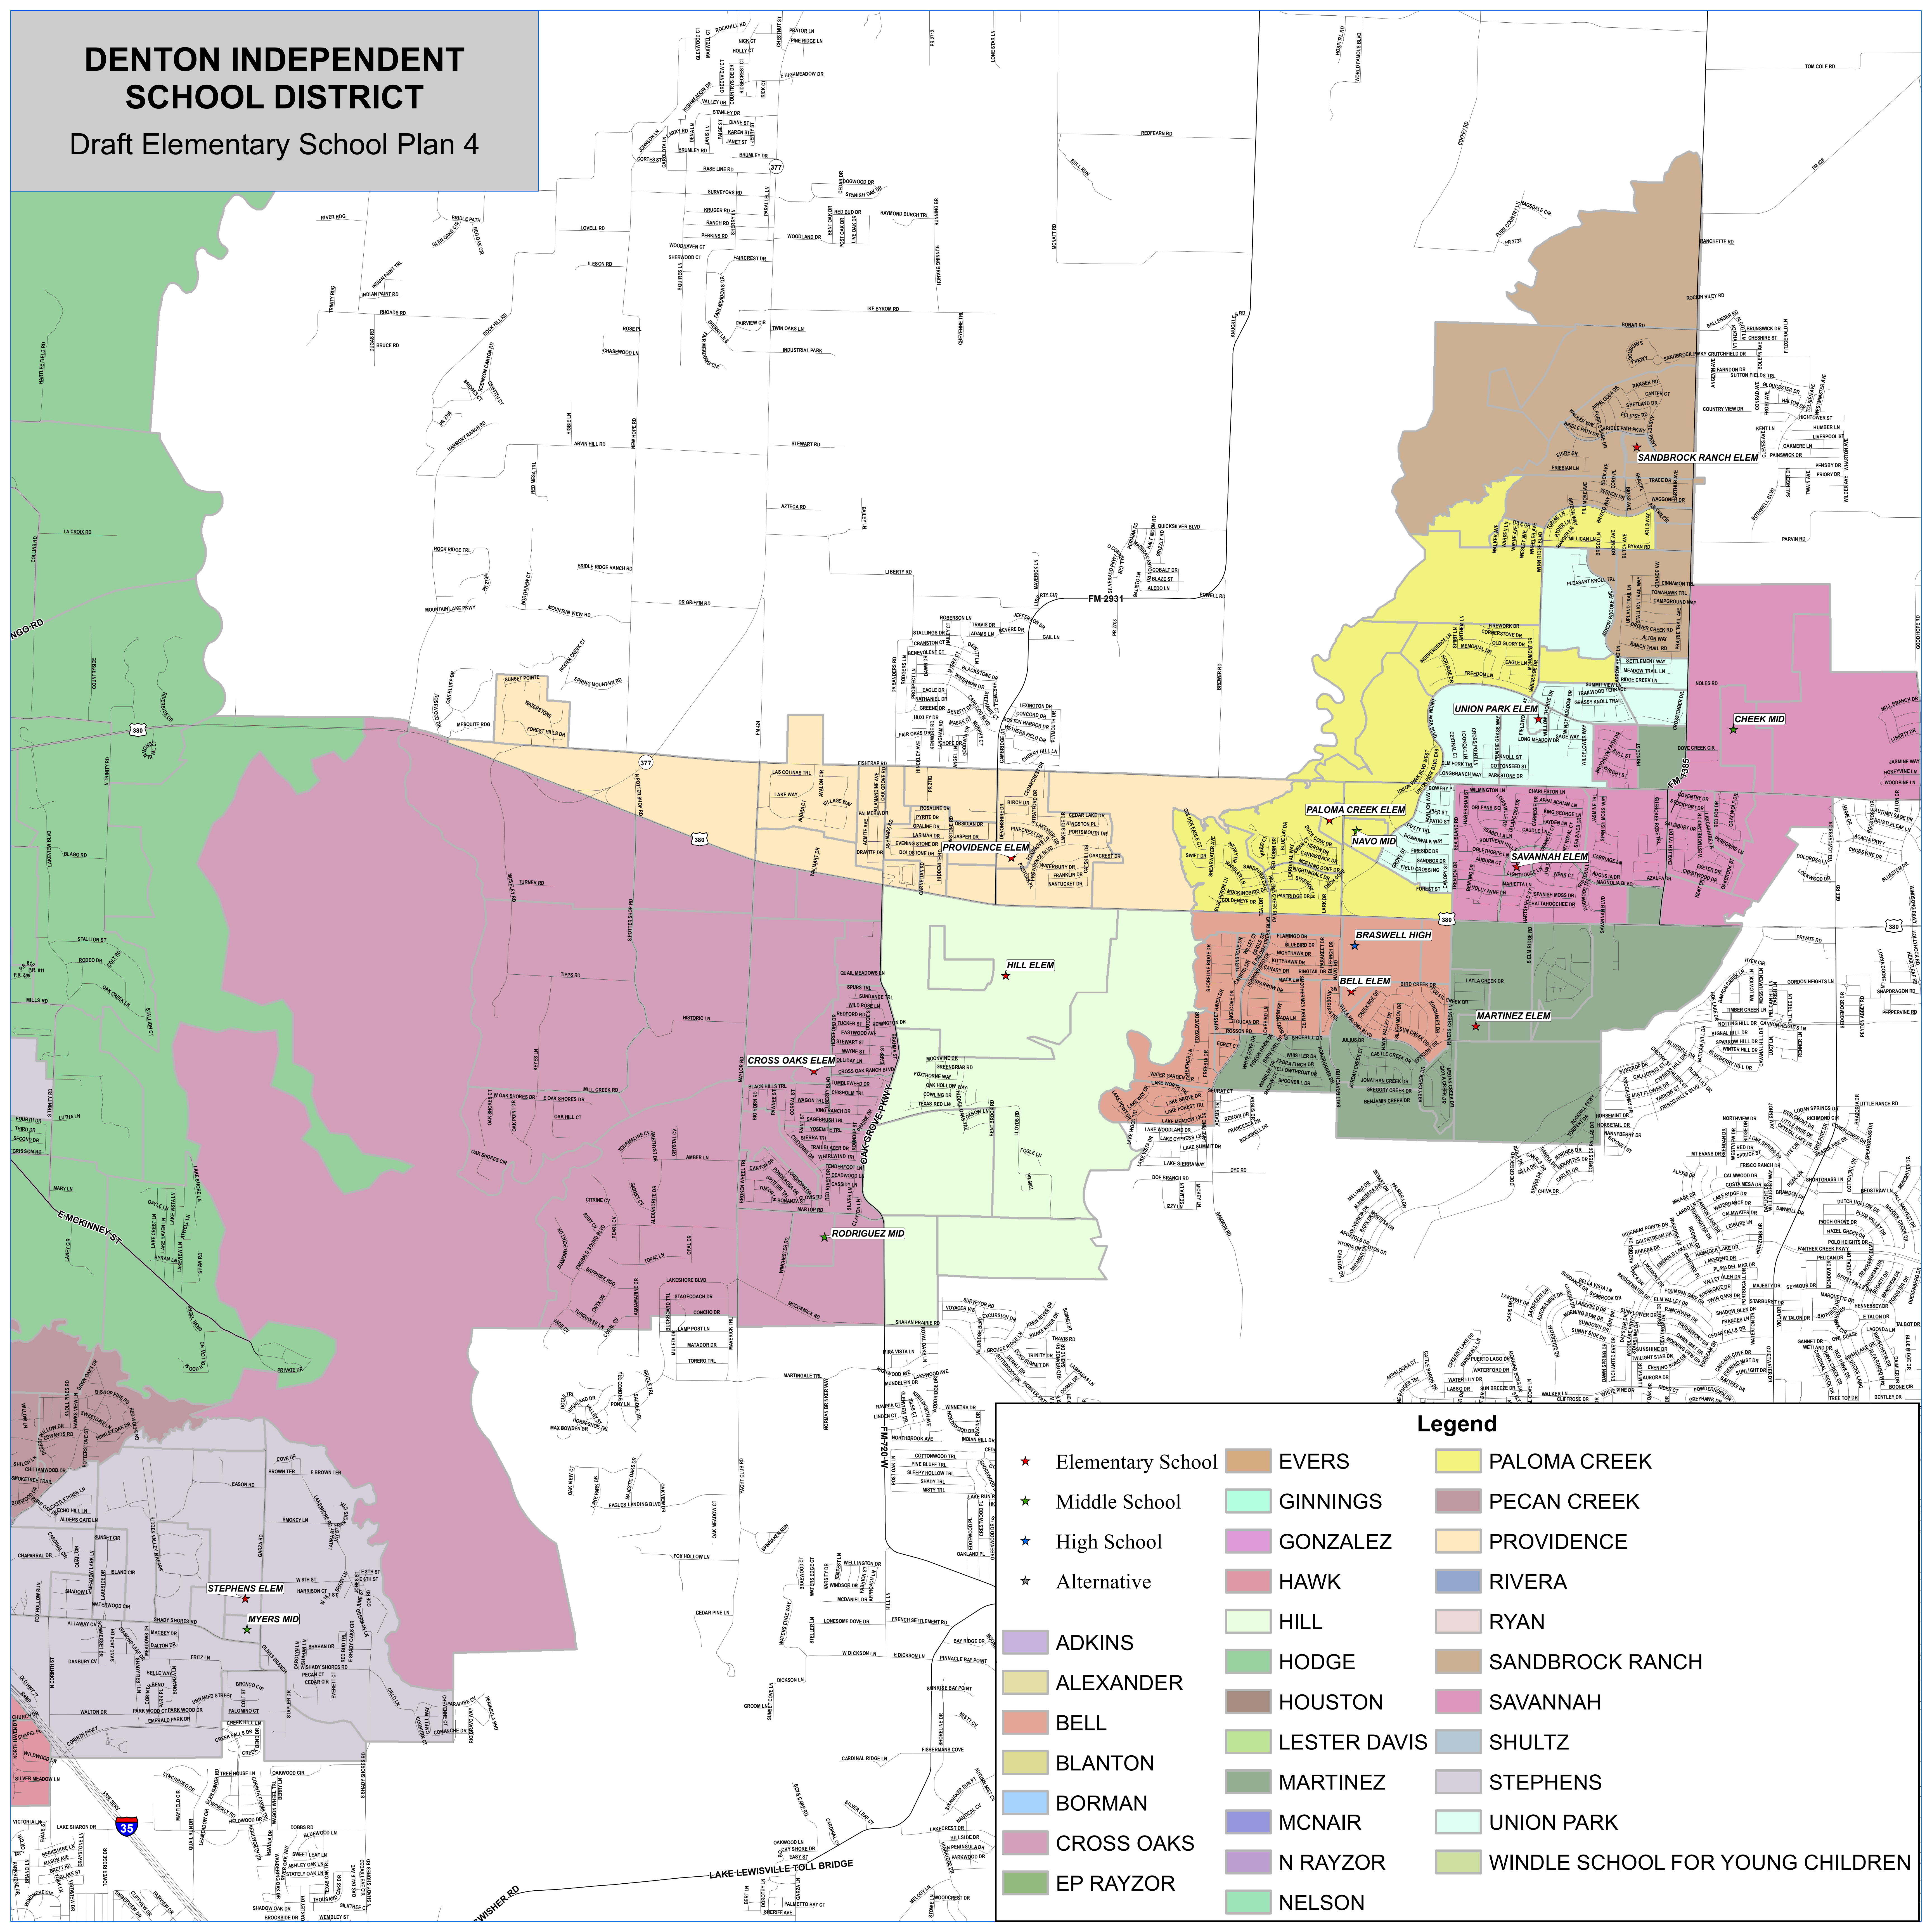

DENTON INDEPENDENT SCHOOL DISTRICT

Draft Elementary School Plan 4

Legend

★ Elementary School	EVERS	PALOMA CREEK
★ Middle School	GINNINGS	PECAN CREEK
★ High School	GONZALEZ	PROVIDENCE
★ Alternative	HAWK	RIVERA
ADKINS	HILL	RYAN
ALEXANDER	HODGE	SANDBROCK RANCH
BELL	HOUSTON	SAVANNAH
BLANTON	LESTER DAVIS	SHULTZ
BORMAN	MARTINEZ	STEPHENS
CROSS OAKS	MCNAIR	UNION PARK
EP RAYZOR	N RAYZOR	WINDLE SCHOOL FOR YOUNG CHILDREN
	NELSON	