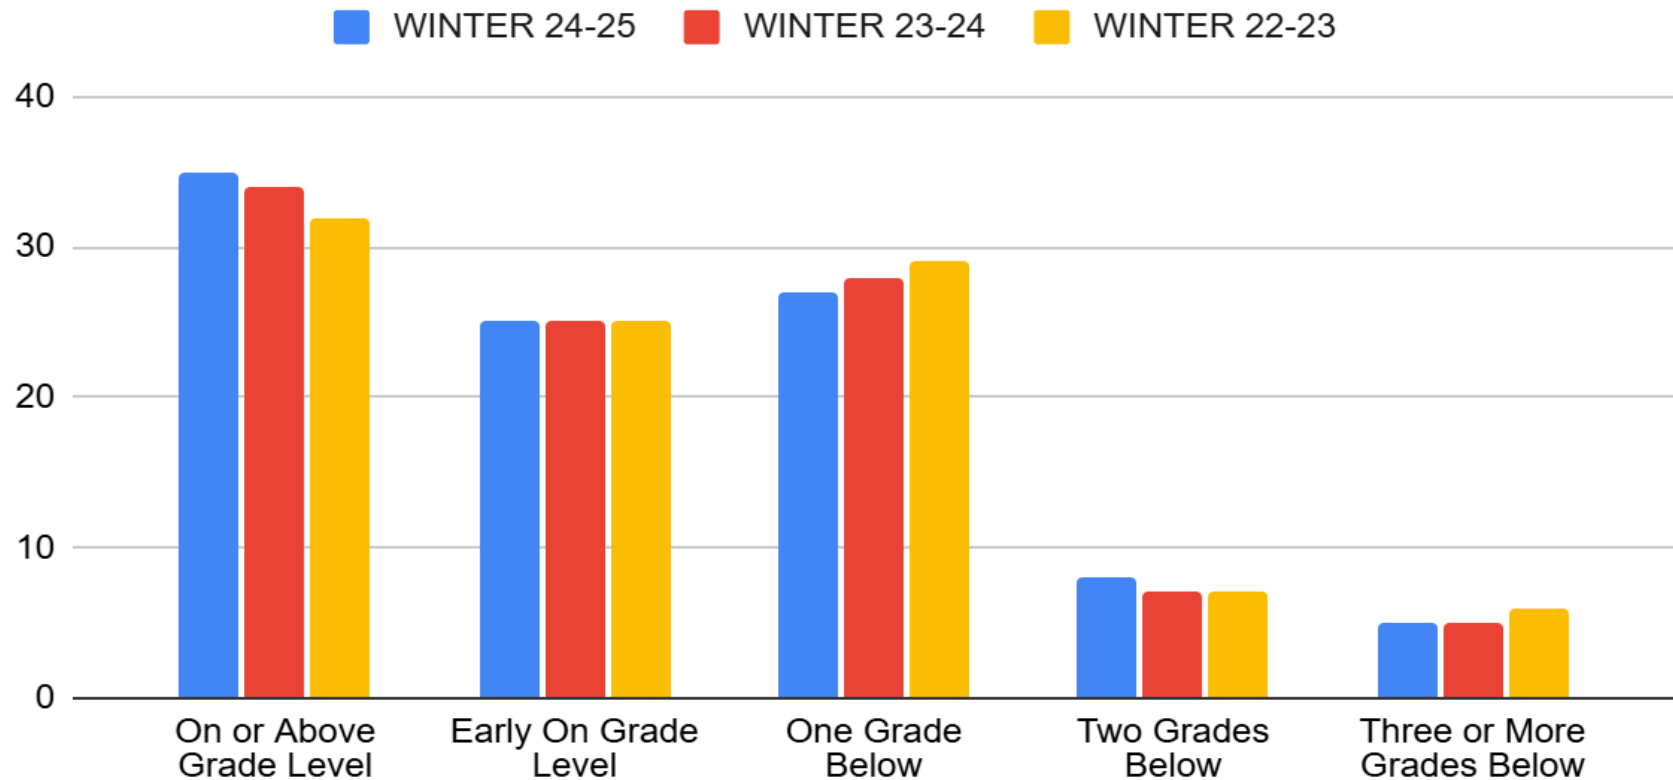

i-Ready - Winter - Math Grades 6-8 in %

Math WINTER 24-25 - Grade 6	On or Above Grade Level	Early On Grade Level	One Grade Below	Two Grades Below	Three or More Grades Below
Nation	15	22	30	12	22
Illinois	13	20	31	13	23
Nippersink	12	31	40	12	5
Math WINTER 24-25 - Grade 7	On or Above Grade Level	Early On Grade Level	One Grade Below	Two Grades Below	Three or More Grades Below
Nation	12	19	28	12	29
Illinois	12	19	29	12	28
Nippersink	19	25	40	7	8
Math WINTER 24-25 - Grade 8	On or Above Grade Level	Early On Grade Level	One Grade Below	Two Grades Below	Three or More Grades Below
Nation	13	15	26	10	36
Illinois	15	16	27	10	32
Nippersink	19	21	38	11	11

WINTER 24-25, WINTER 23-24 and WINTER 22-23

READING