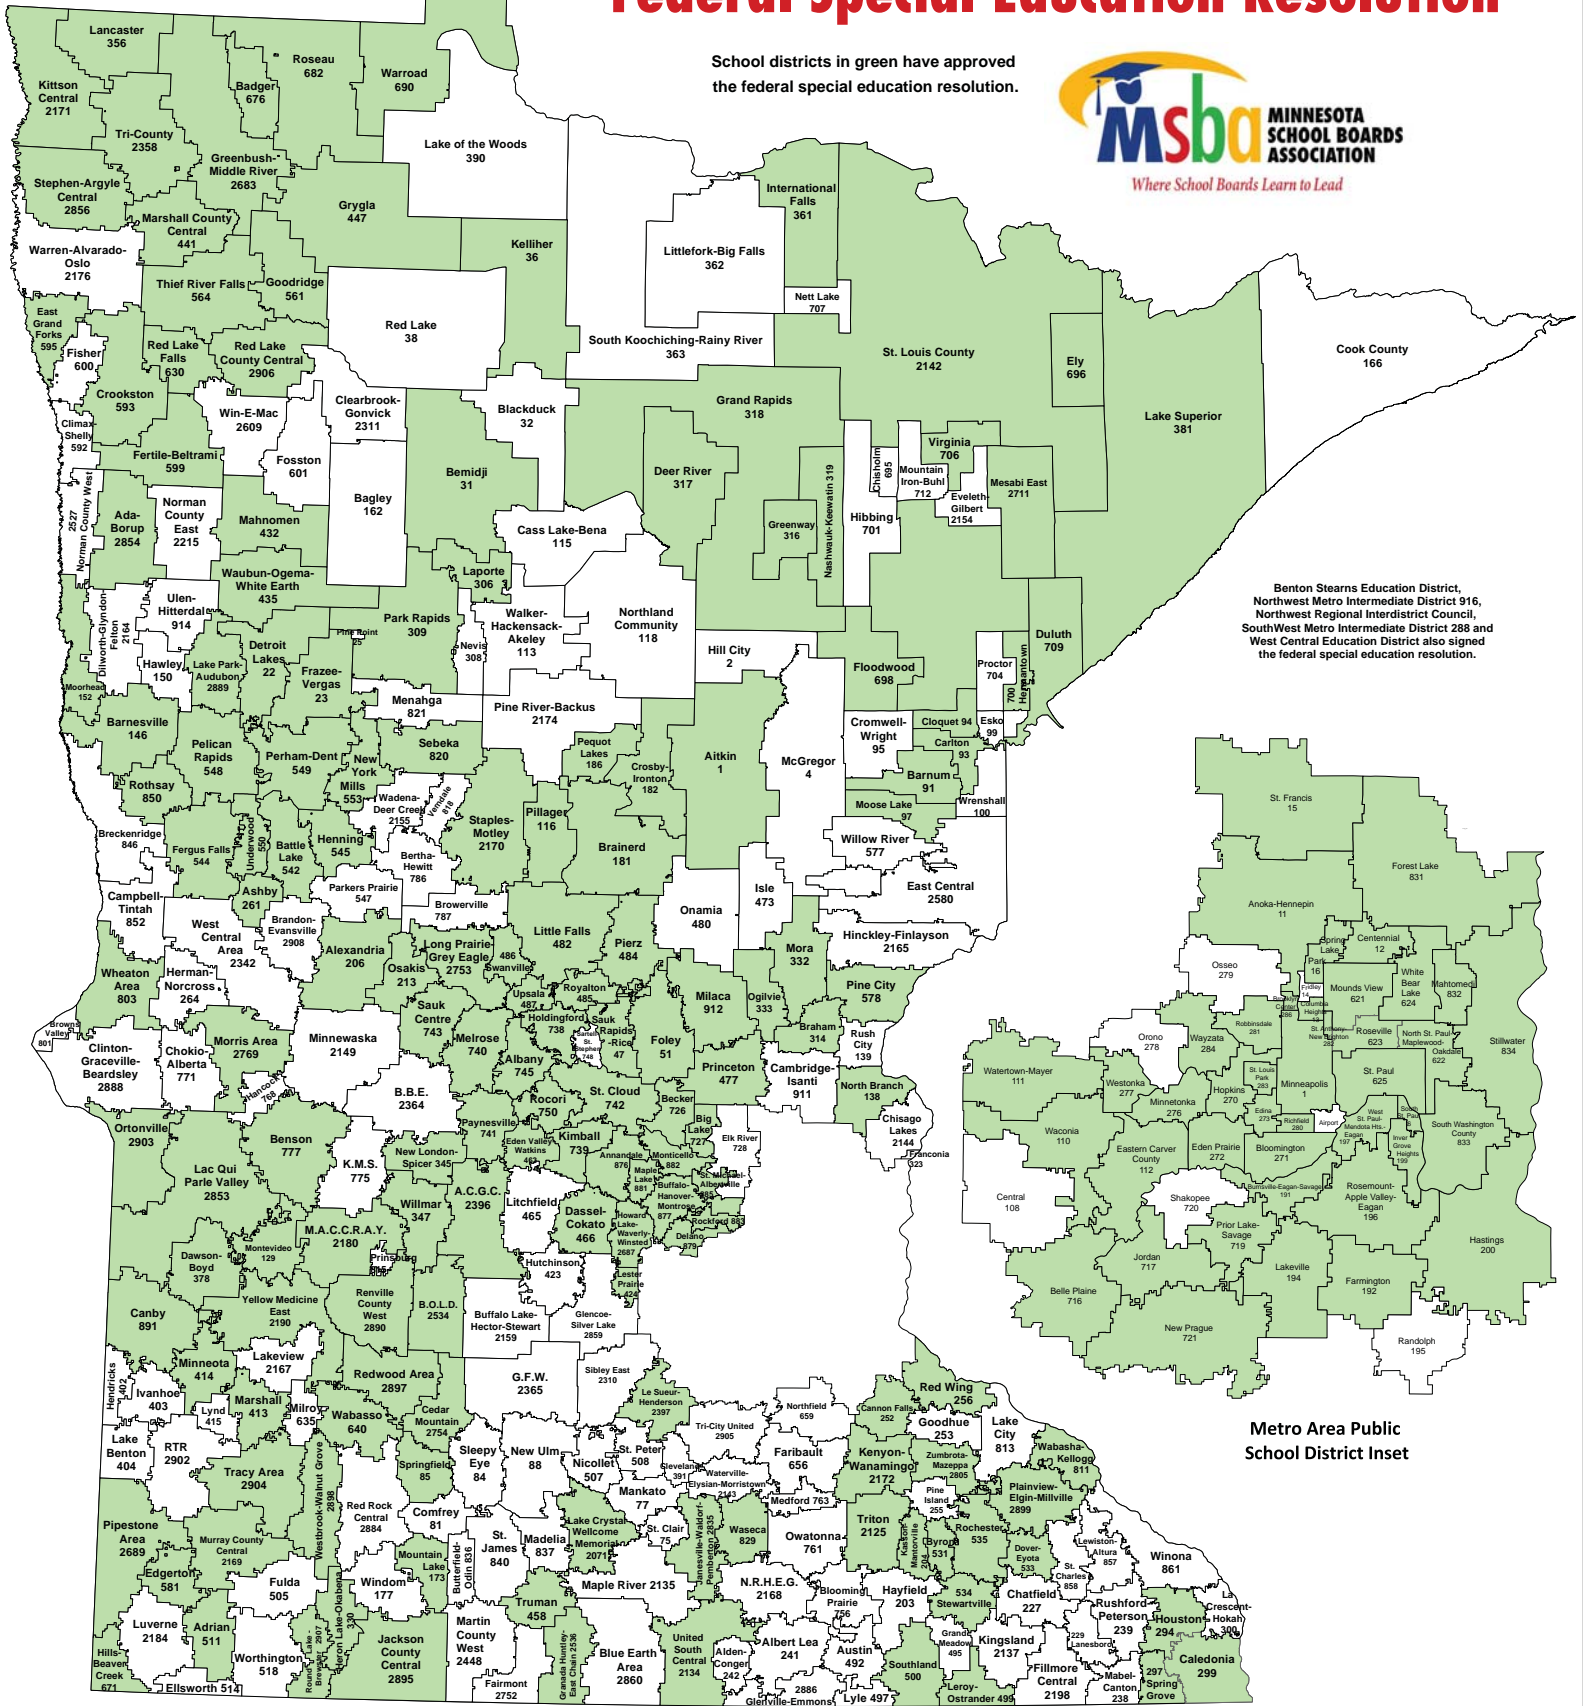

Minnesota School Boards Approving Federal Special Education Resolution

School districts in green have approved the federal special education resolution.

Metro Area Public School District Inset