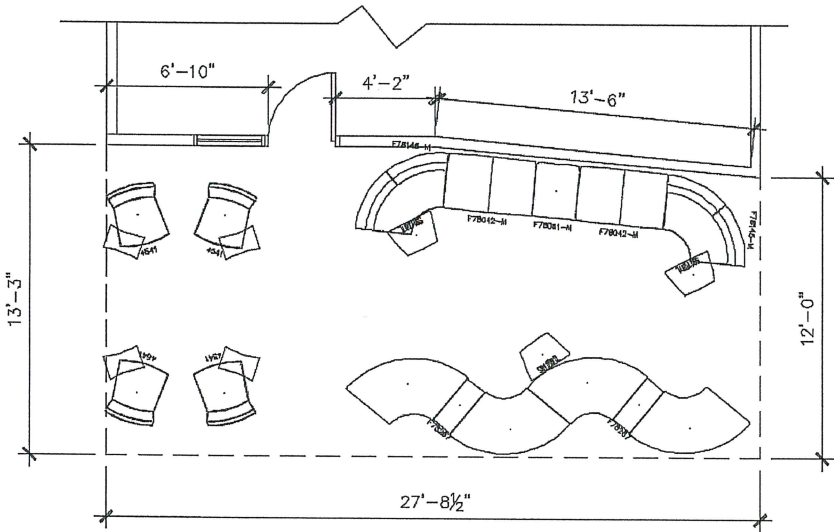

# Lobby Area

PLAN VIEW

ARMLESS CHAIR ON CASTORS WITH TABLET ARM (SHOWN IN PICTURE)

MIDBACK MODULAR SOFA WITH TABLE

MODULAR BENCH WITH TABLES

MOVEABLE TABLE

ISOMETRIC

# Hallway – Cool Down Bench

**BENCH WITH DRAWER STORAGE**  
36W x 24D x 30"H  
SEAT HEIGHT – 18"