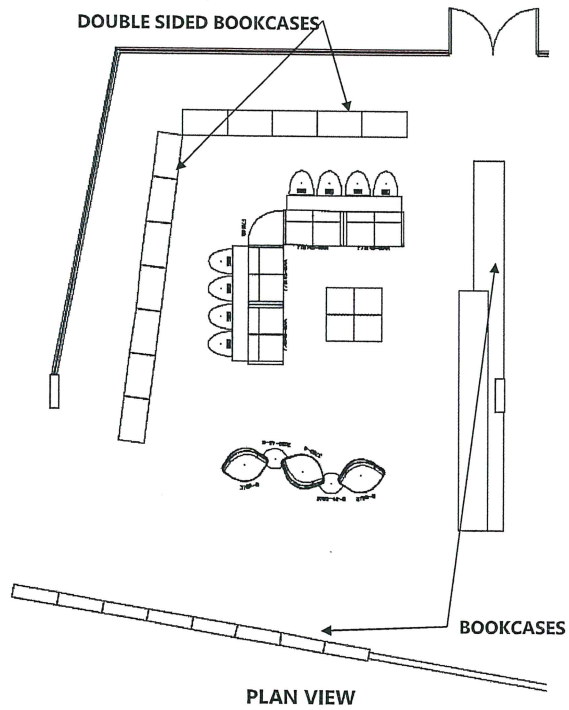

# Lobby Area

PLAN VIEW

ARMLESS CHAIR ON CASTORS WITH TABLET ARM (SHOWN IN PICTURE)

MIDBACK MODULAR SOFA WITH TABLE

MODULAR BENCH WITH TABLES

MOVEABLE TABLE

ISOMETRIC

# Leveled Library

# Hallway – Cool Down Bench

**BENCH WITH DRAWER STORAGE**  
36W x 24D x 30"H  
SEAT HEIGHT – 18"