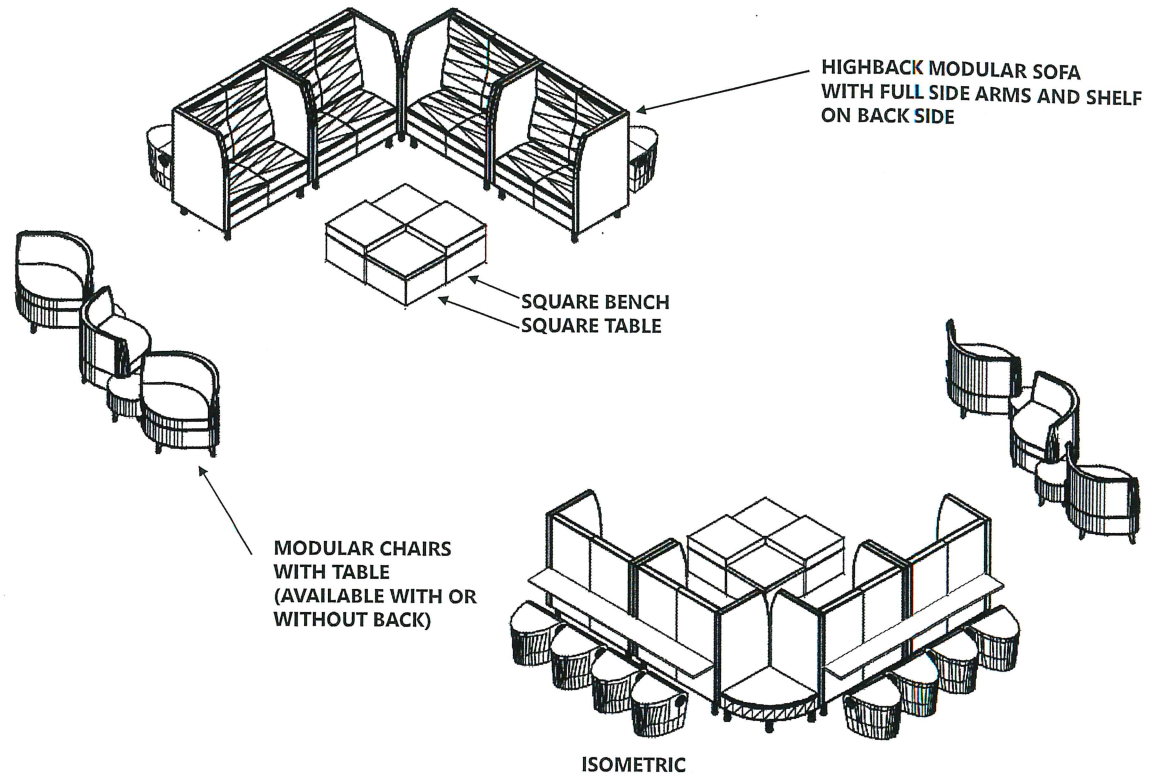

# Lobby Area

PLAN VIEW

ARMLESS CHAIR ON CASTORS WITH TABLET ARM (SHOWN IN PICTURE)

MIDBACK MODULAR SOFA WITH TABLE

MODULAR BENCH WITH TABLES

MOVEABLE TABLE

ISOMETRIC

# Leveled Library

# Hallway – Cool Down Bench

**BENCH WITH DRAWER STORAGE**  
36W x 24D x 30"H  
SEAT HEIGHT – 18"