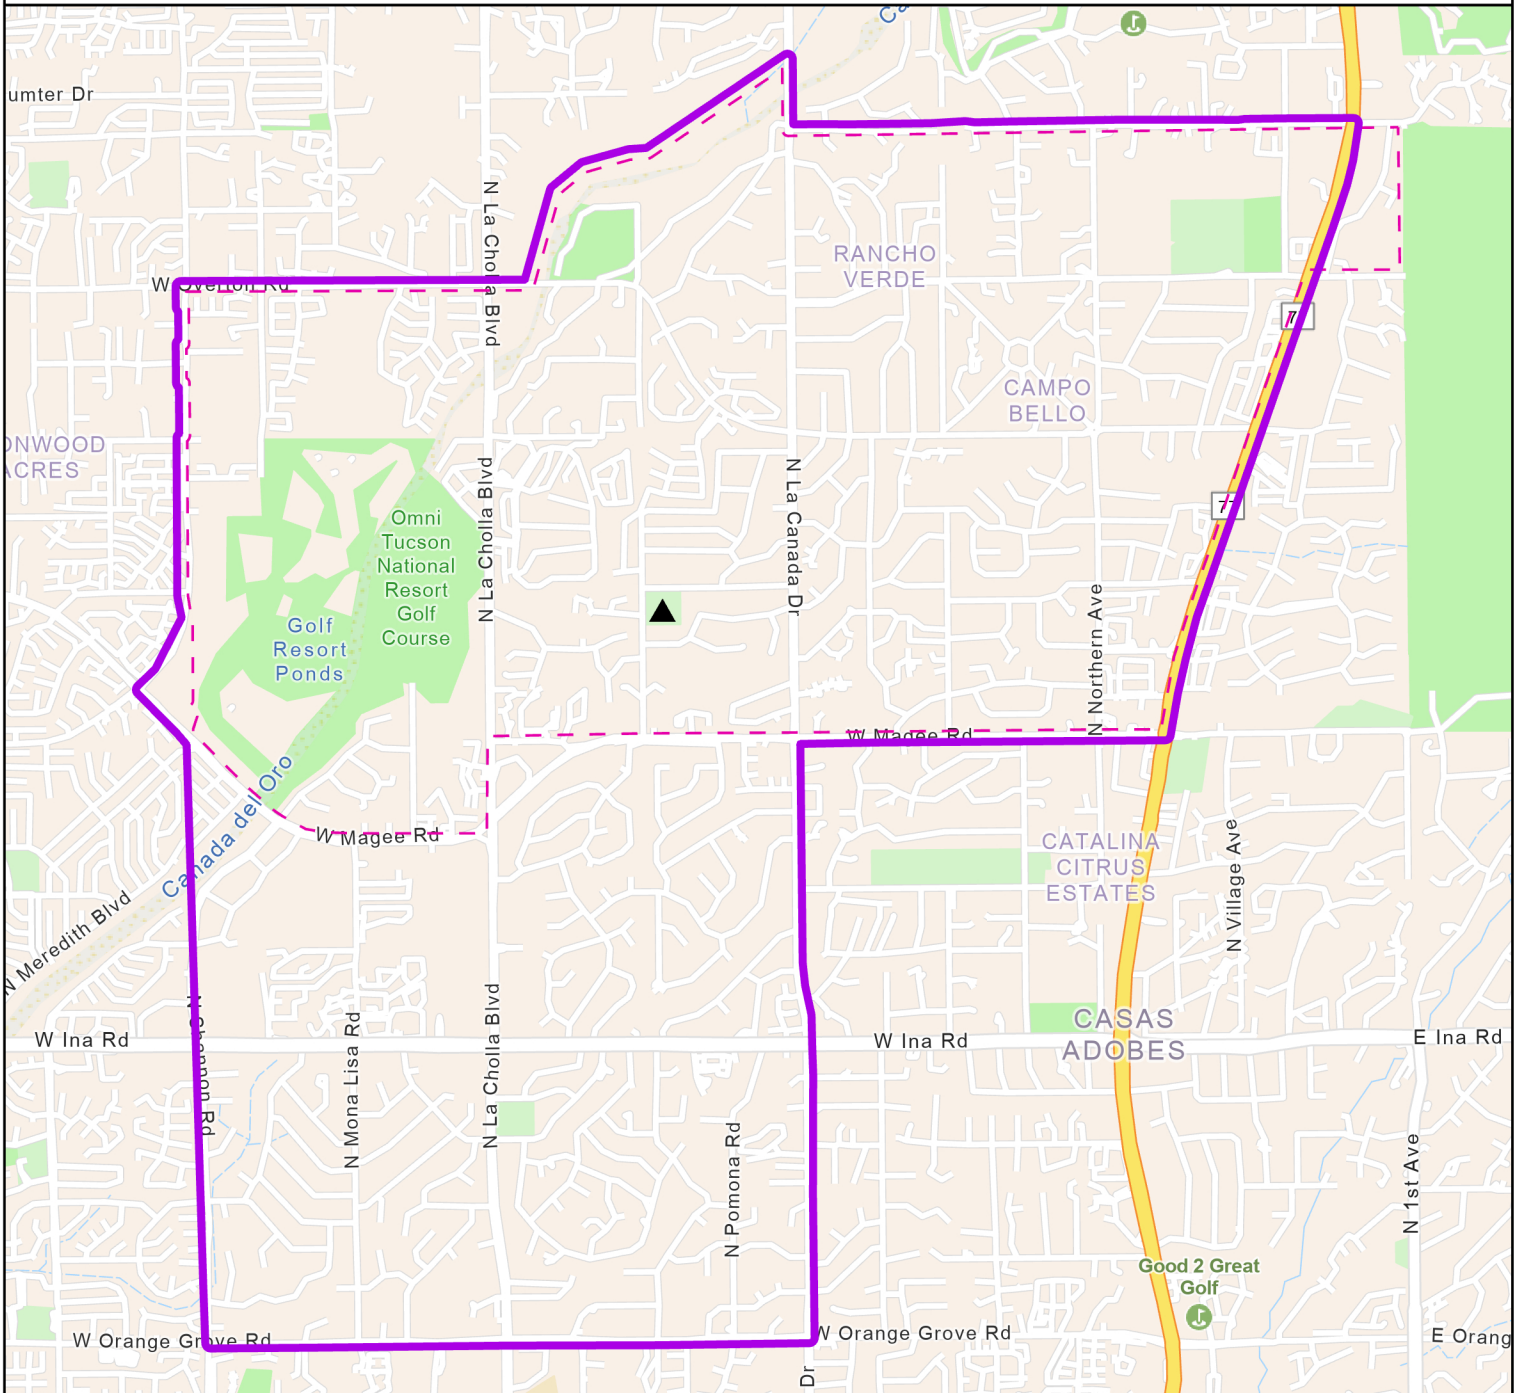

Proposed School Boundary Adjustment: MESA VERDE ELEMENTARY SCHOOL

**Mesa Verde
Elementary
Attendance
Boundary**

**Existing Mesa
Verde
Attendance
Boundary**

SCHOOL

**0 0.55 1.1
Miles**