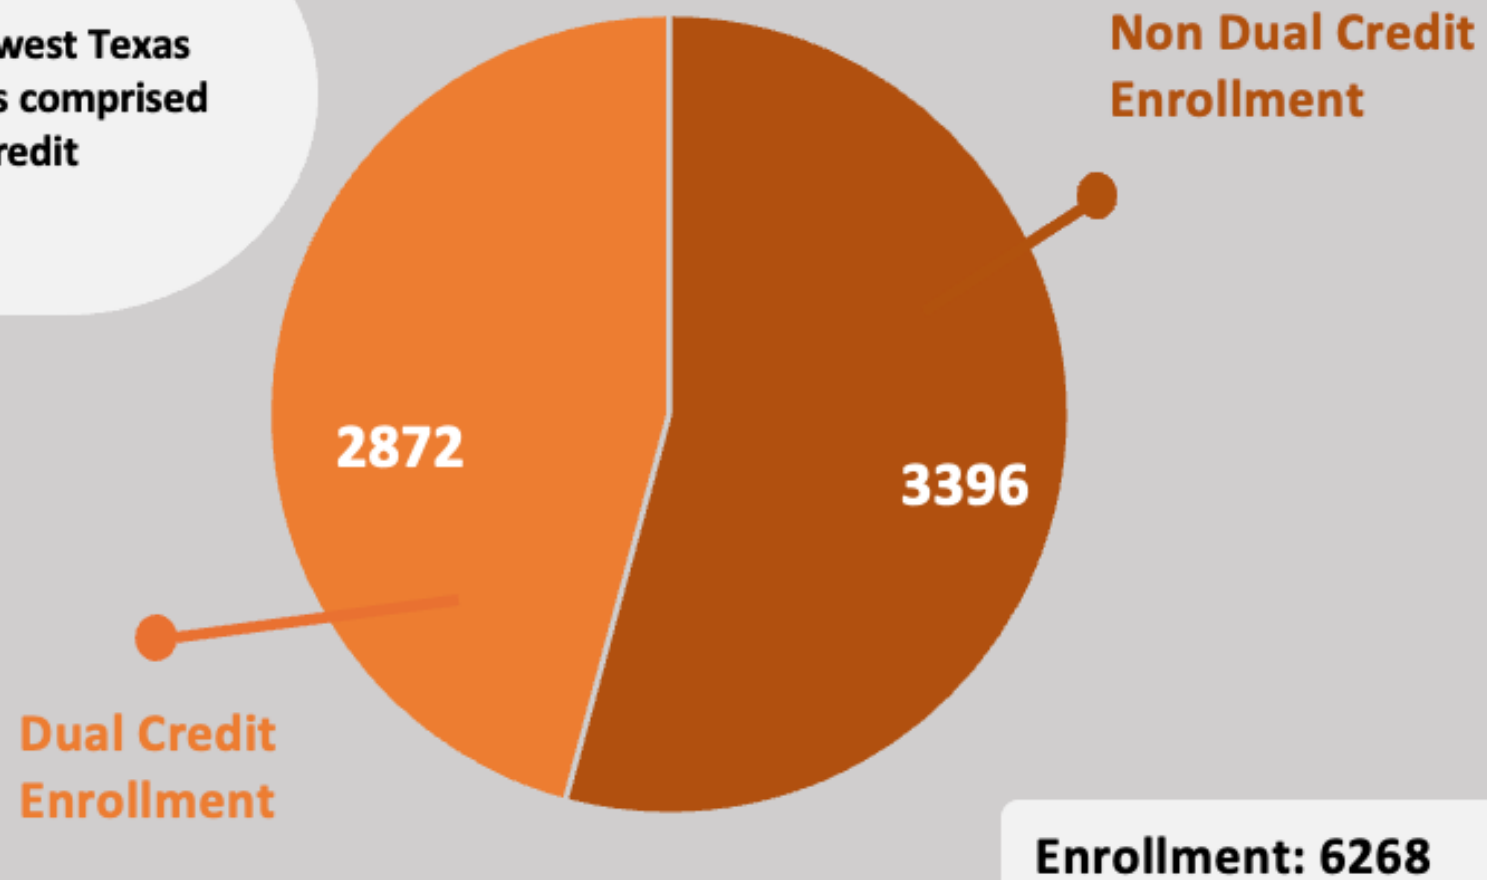

DUAL CREDIT ENROLLMENT 2025-2026

Fall 2025 Student Enrollment

46%
of Southwest Texas
College is comprised
of dual credit
students

Spring 2026 Student Enrollment