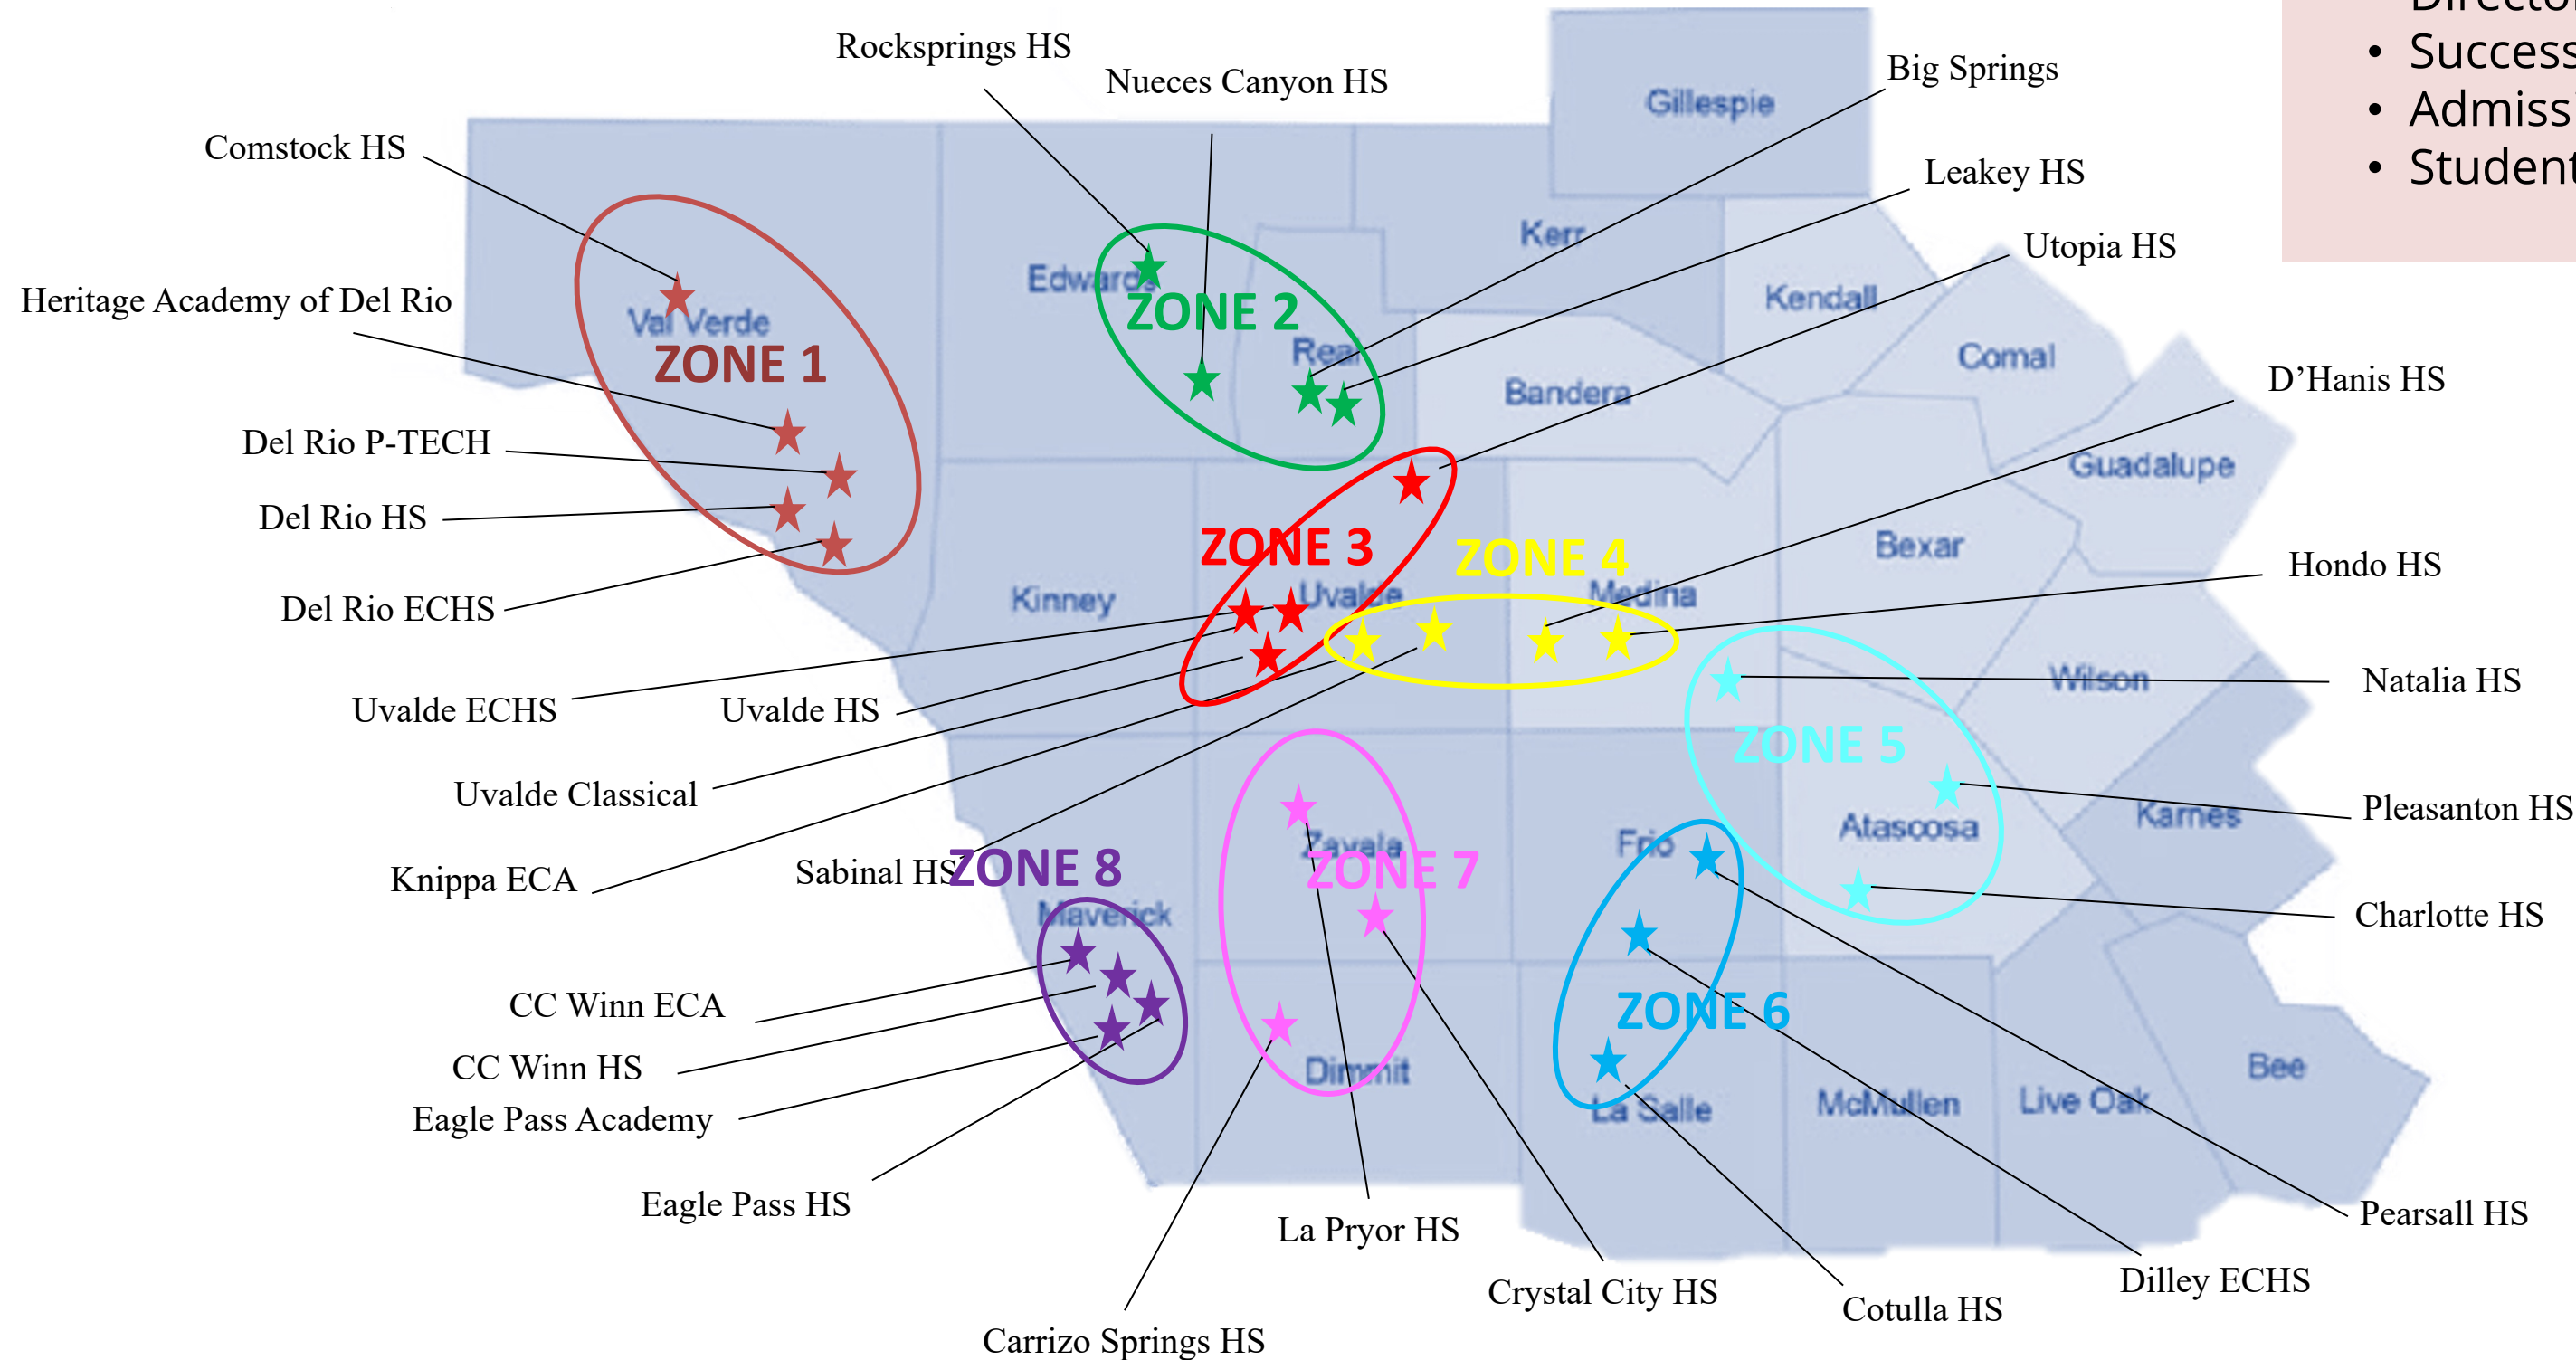

Patient Care Technician

Welding

TECHNICAL PROGRAMS

SCHOOL DISTRICT PARTNERSHIPS

- San Vicente ISD is located in Brewster County, Texas, within Big Bend National Park
- Tulo-so-Midway ISD is located Nueces County, Texas, in Corpus Christi.

Flowchart: Delay 10

DUAL CREDIT GRADUATES

PER YEAR OVER A 5-YEAR SPAN

CERTIFICATES AND DEGREES

PER YEAR OVER A 5-YEAR SPAN

CERTIFICATES AWARDED

2-YEAR DEGREES AWARDED

INNOVATIONS

- Eight-Zone Engagement Model
- Builds community awareness locally

LONG TERM GOALS

- Pathway Menu & Crosswalks
- Expand access beyond programs

PARTNER ZONES

Zone Team Composition

- Vice President or Dean
- Director or Division Chair (as available)
- Success Coach
- Admissions Staff
- Student and Community Outreach Staff

- San Vicente ISD is located in Brewster County, Texas, within Big Bend National Park
- Tuloso-Midway ISD is located Nueces County, Texas, in Corpus Christi.

QUESTIONS?

SOUTHWEST
TEXAS ★ COLLEGE