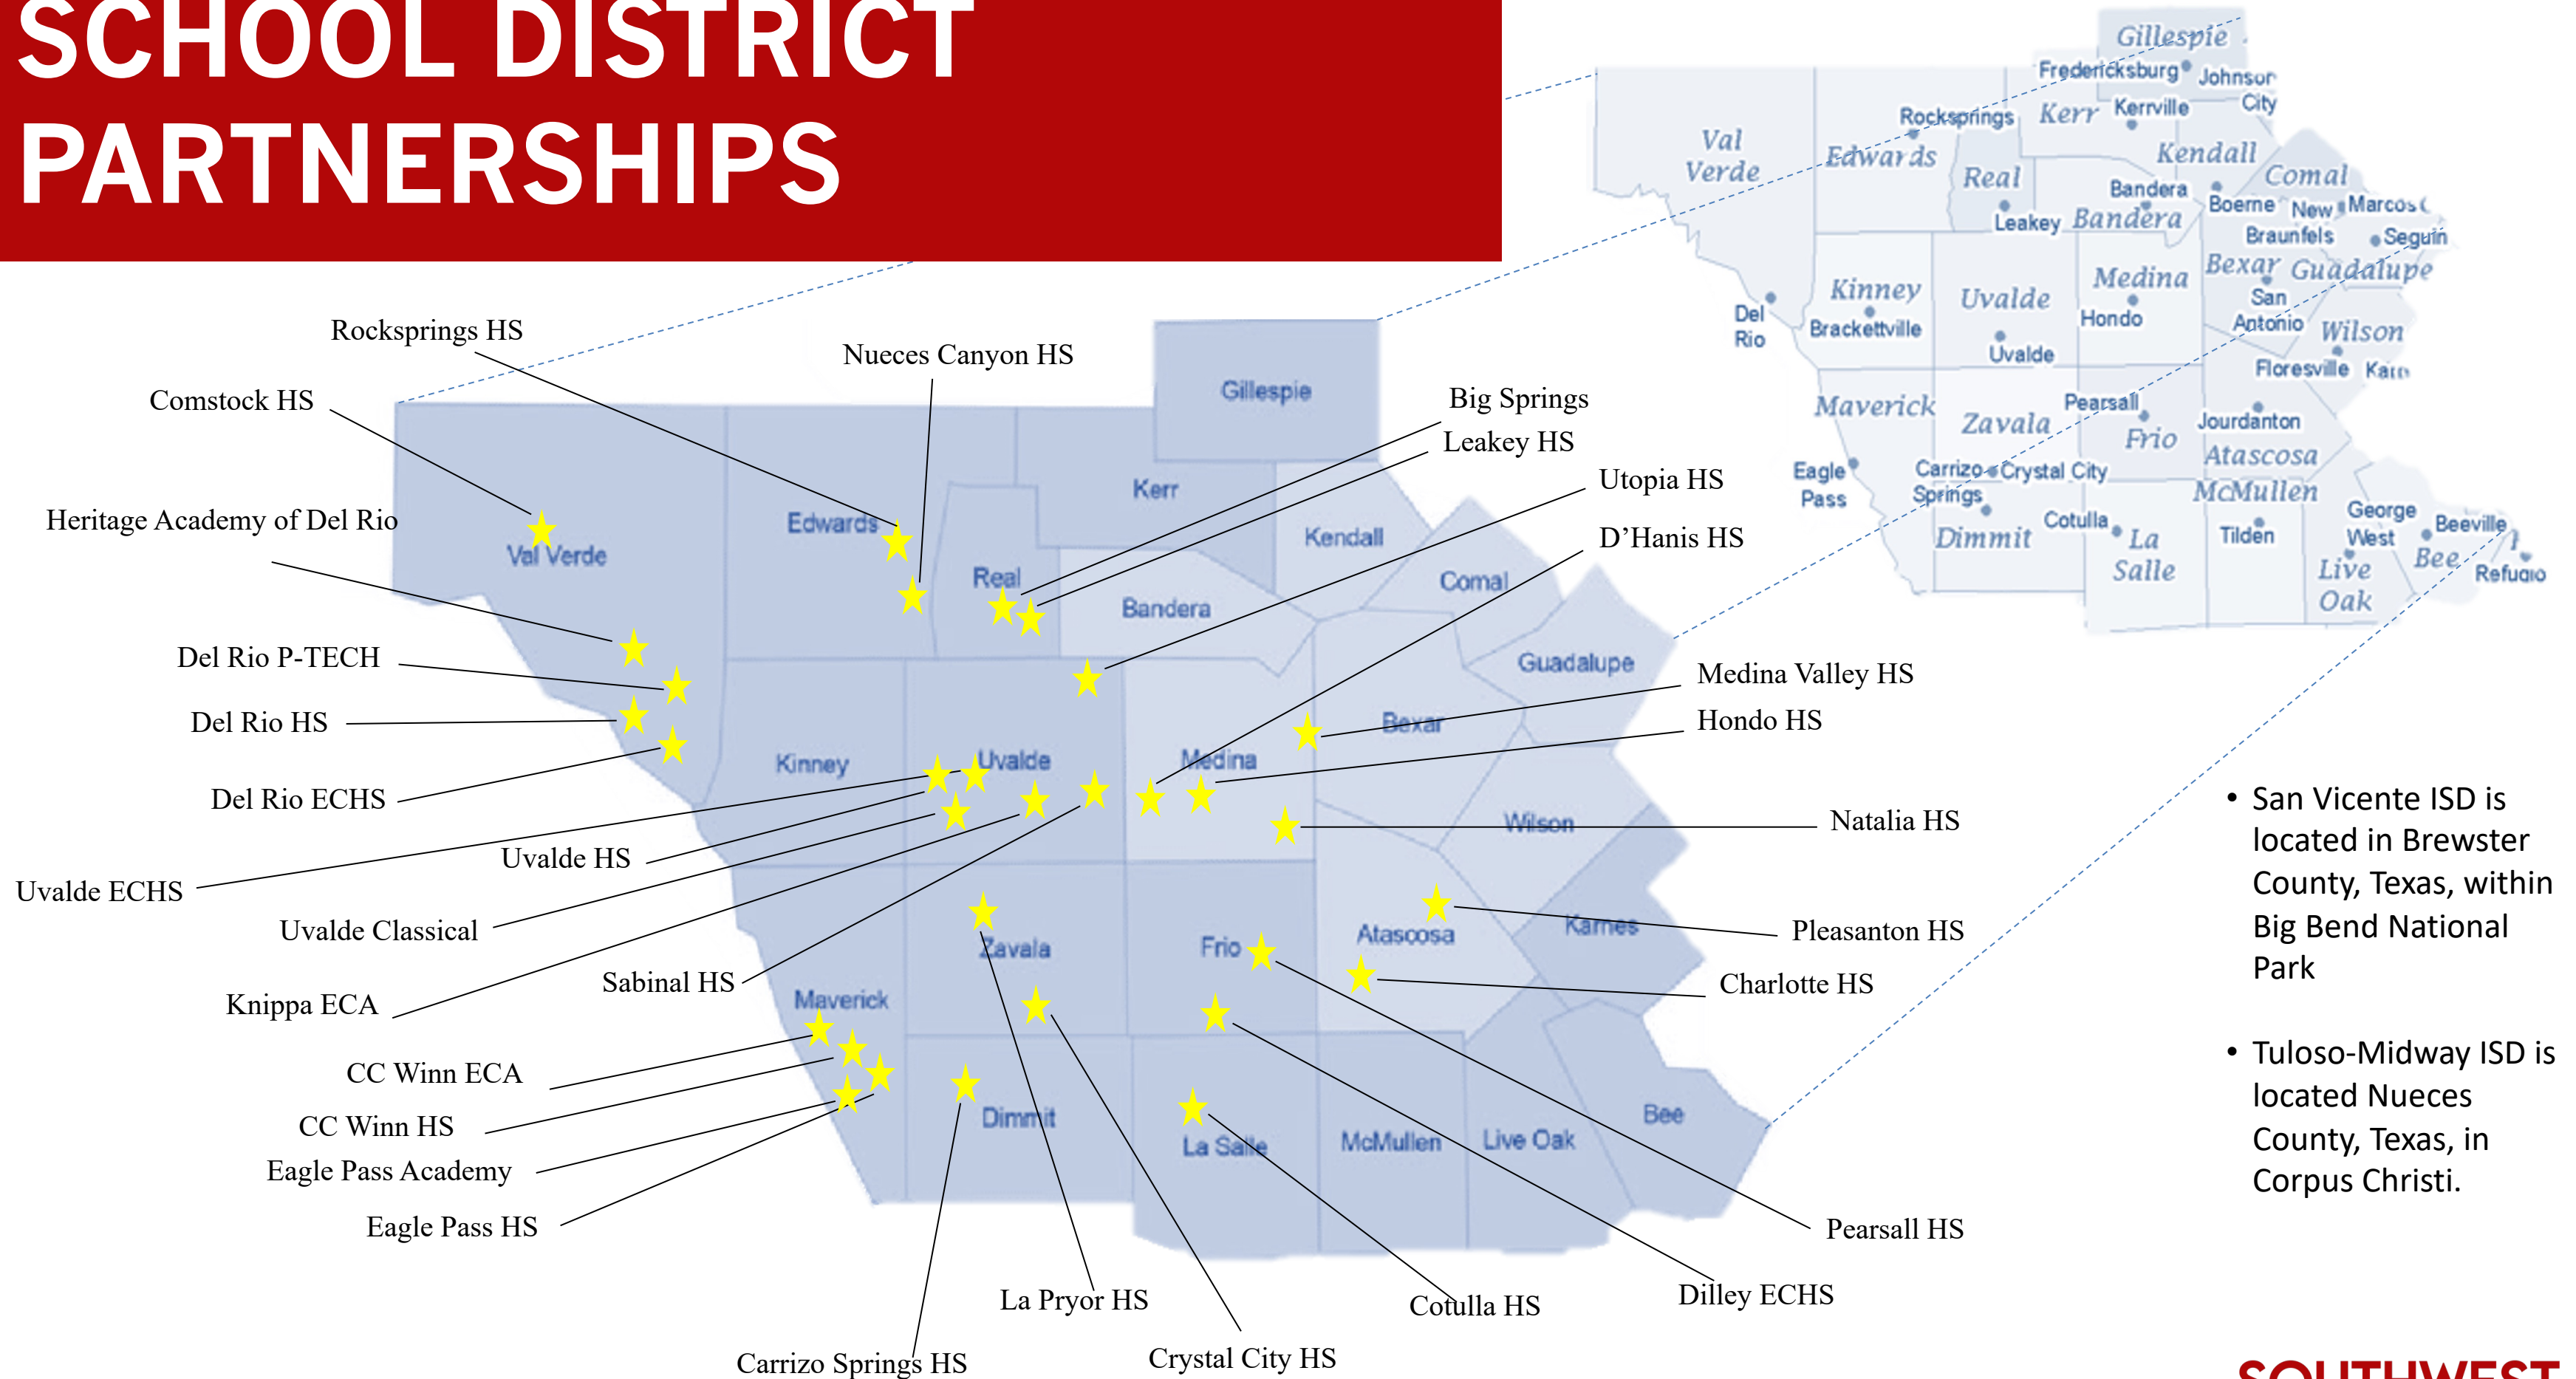

DUAL CREDIT OPTIONS

- Dual Credit Courses
- Technical Programs
- Designated High Schools
- Academy Programs

AC & Refrigeration

Aircraft Maintenance

Automotive

Business Office Tech.

Construction Carpentry

EMT

Patient Care Technician

Welding

TECHNICAL PROGRAMS

SCHOOL DISTRICT PARTNERSHIPS

- San Vicente ISD is located in Brewster County, Texas, within Big Bend National Park
- Tulo-so-Midway ISD is located Nueces County, Texas, in Corpus Christi.