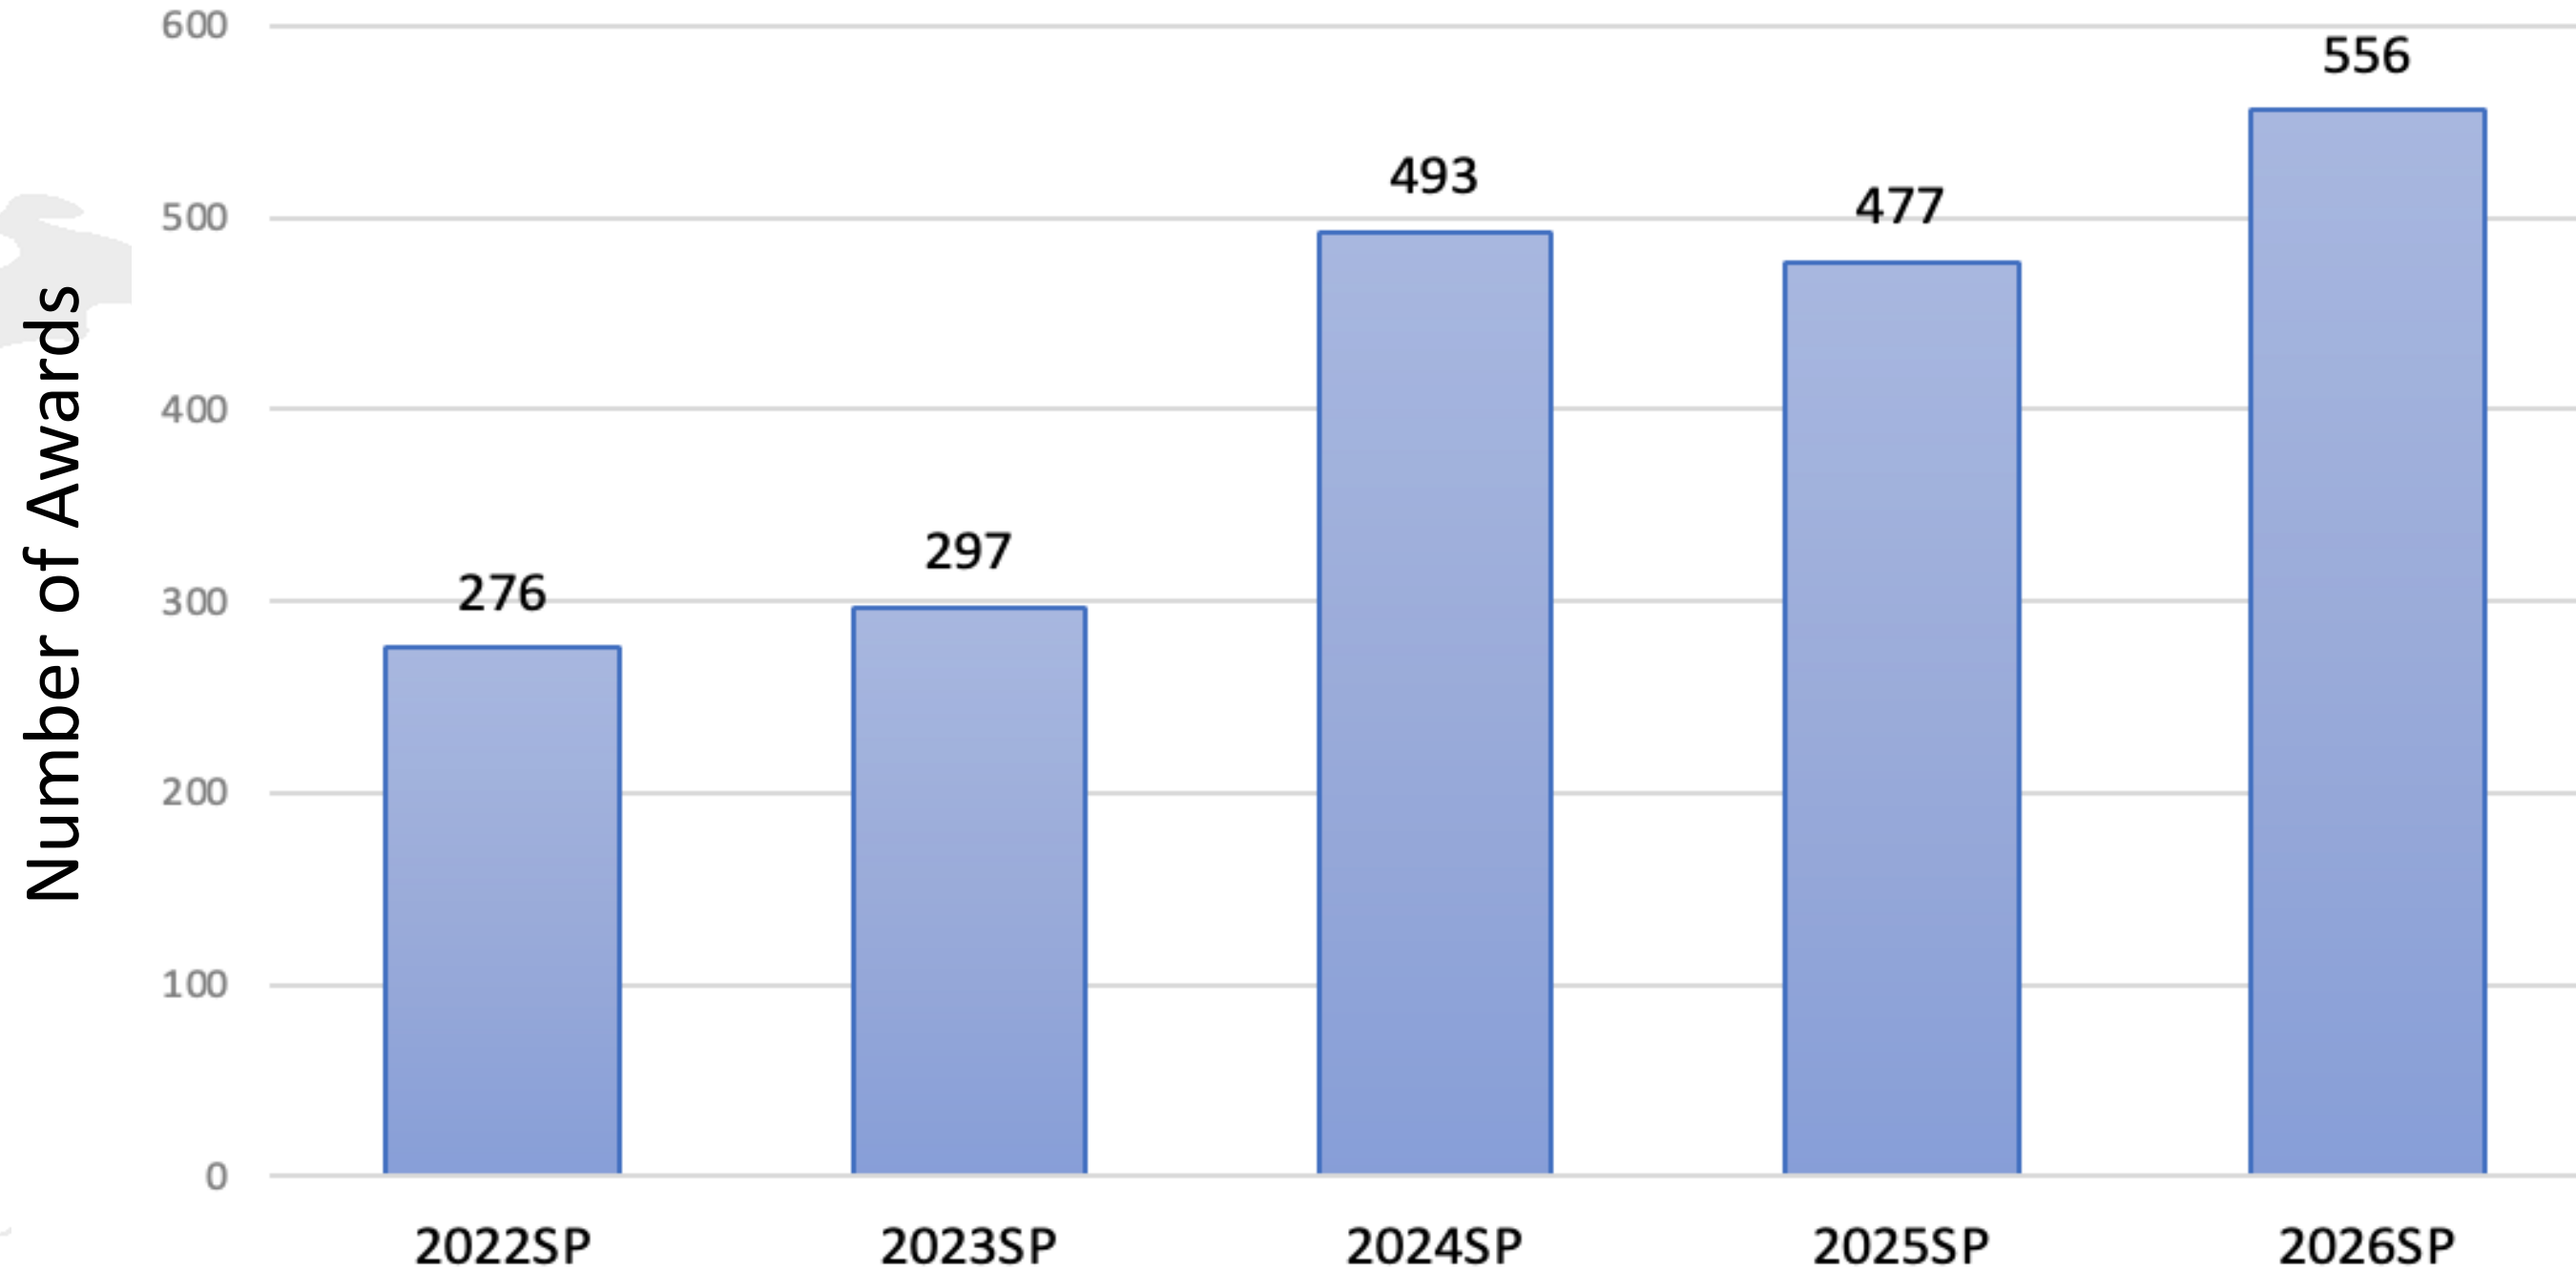

DUAL CREDIT ENROLLMENT 2025-2026

Fall 2025 Student Enrollment

46%
of Southwest Texas
College is comprised
of dual credit
students

Spring 2026 Student Enrollment

47%
of Southwest Texas
College is comprised
of dual credit
students

Flowchart: Delay 10

DUAL CREDIT GRADUATES

PER YEAR OVER A 5-YEAR SPAN

CERTIFICATES AND DEGREES

PER YEAR OVER A 5-YEAR SPAN

CERTIFICATES AWARDED

2-YEAR DEGREES AWARDED

INNOVATIONS