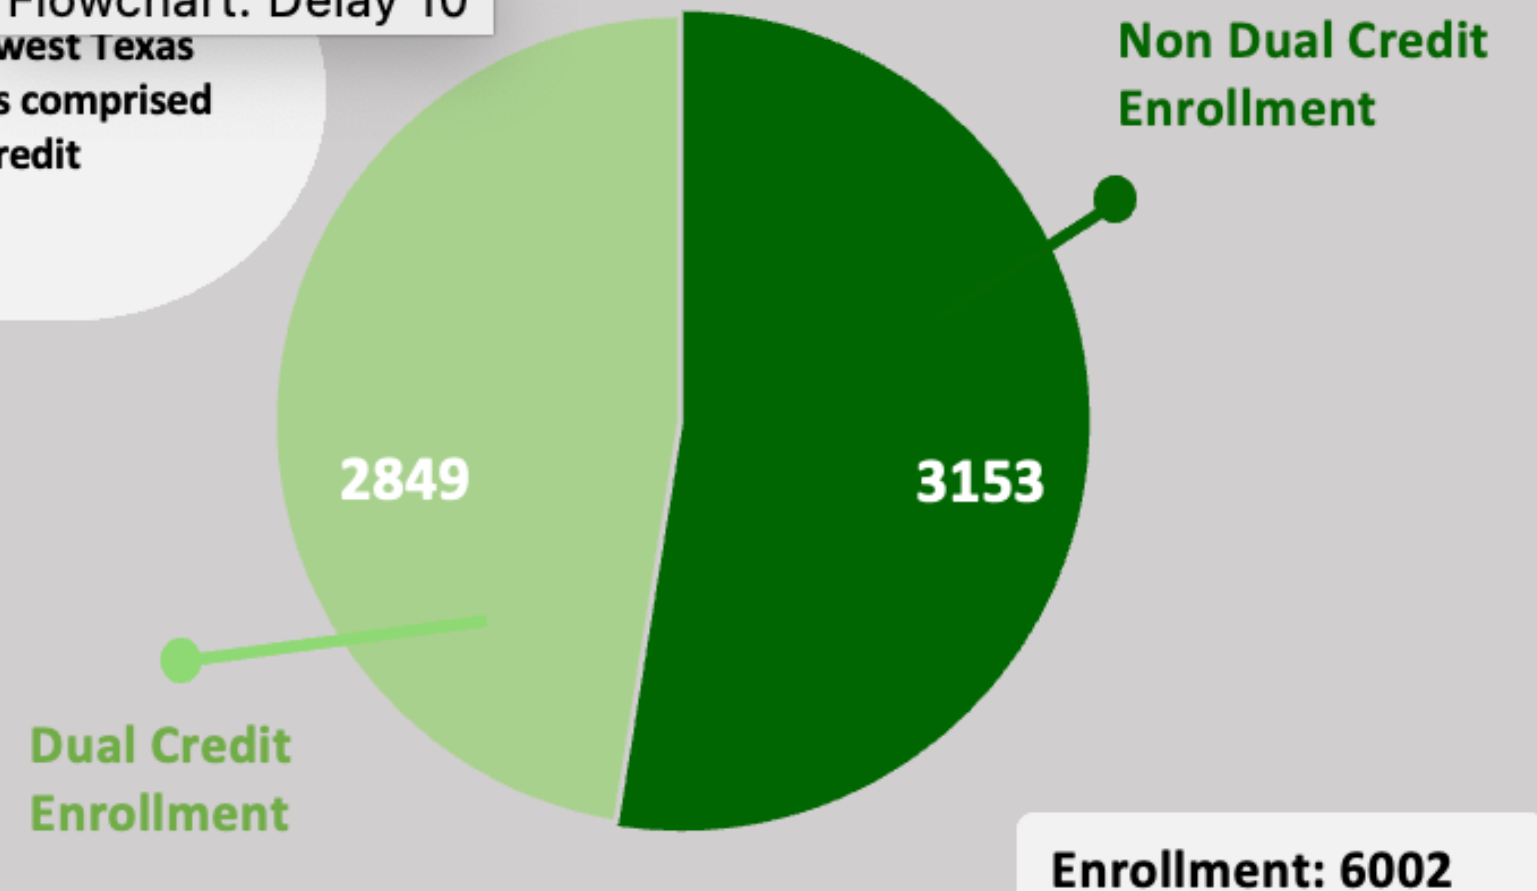

47%
of Southwest Texas
College is comprised
of dual credit
students

Flowchart: Delay 10