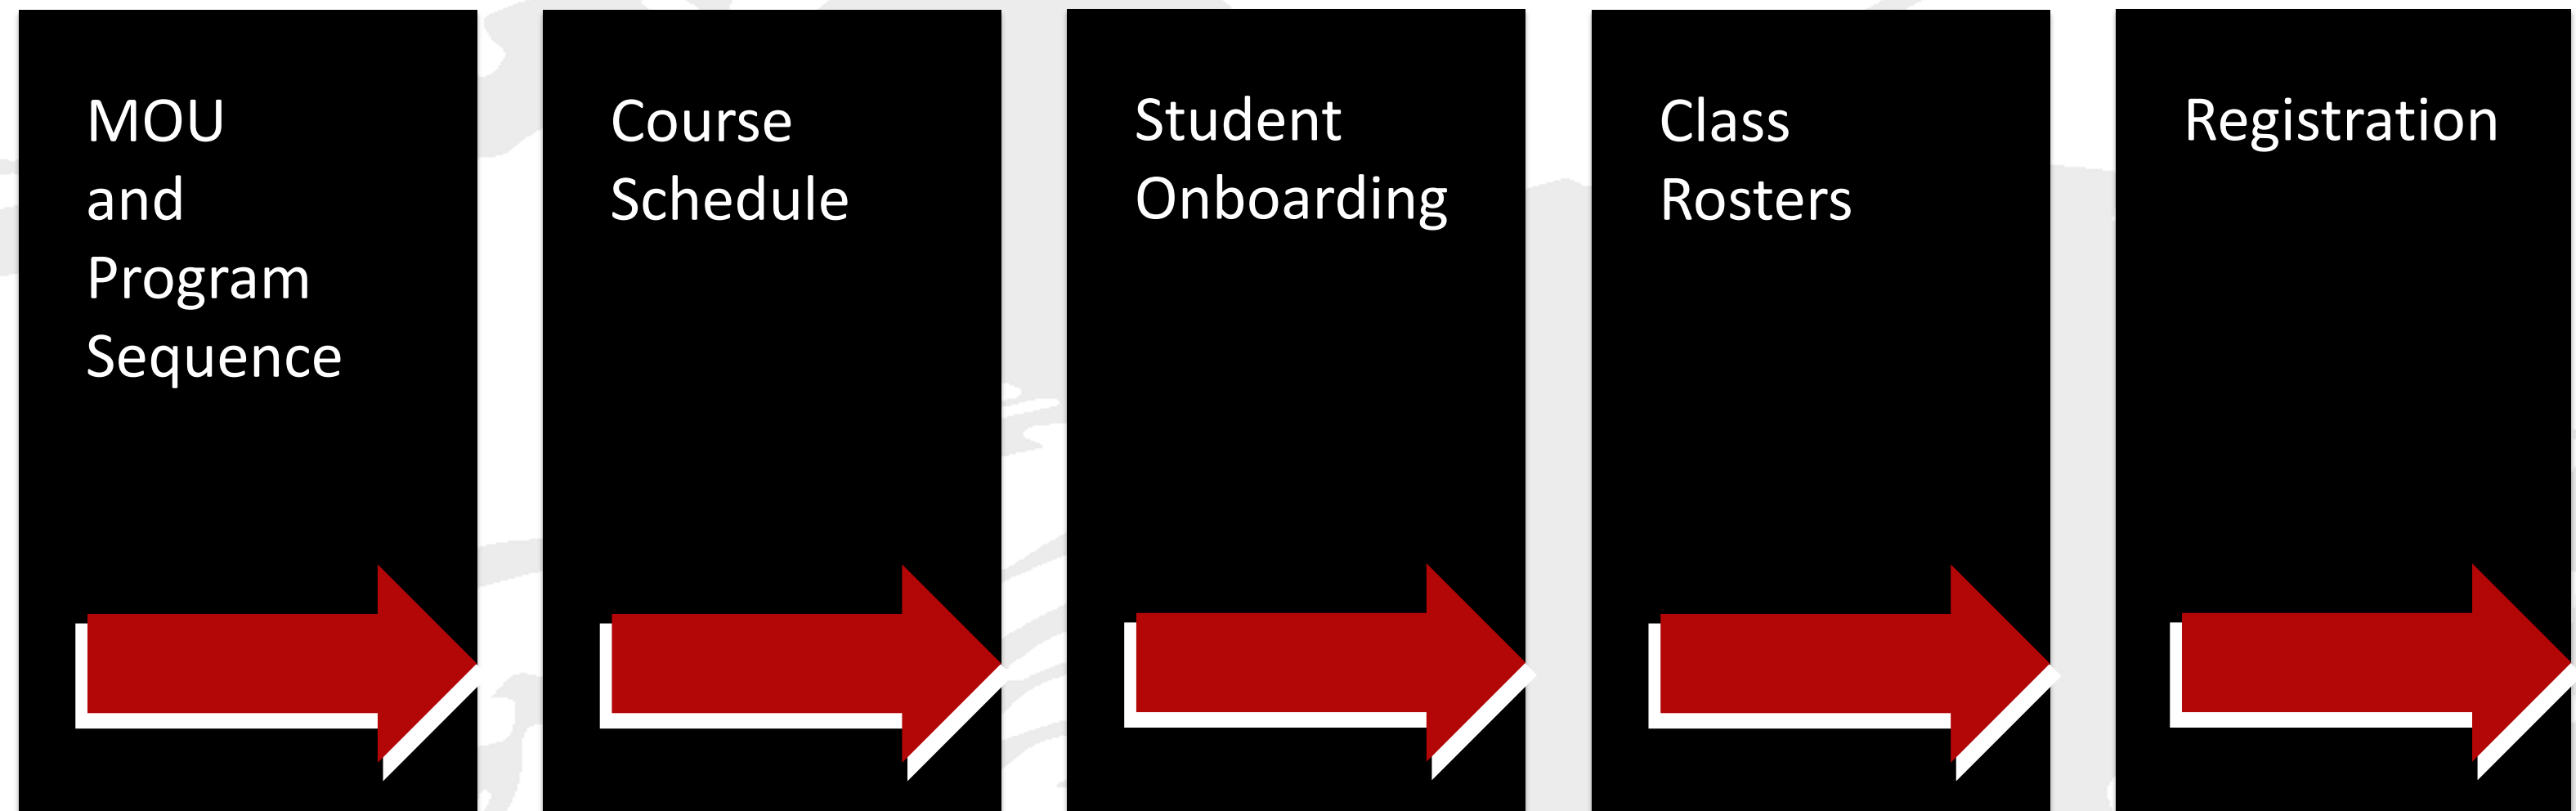

DUAL CREDIT PROCESS

AERIAL VIEW OF OPERATIONS