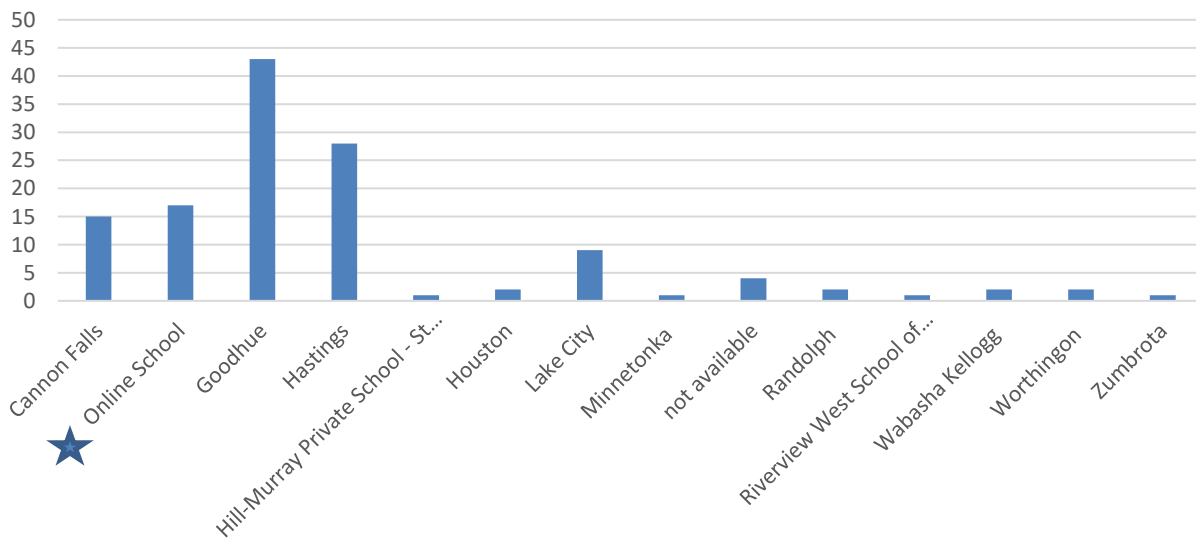

Open Enrollment - Out of District

Enrollment by School

Online Schools:

Falcon View Connections Academy – Woodbury

Insight School of MN – Brooklyn Center

IQ Academy MN – Fergus Falls

Minnesota Connections Academy – St. Paul