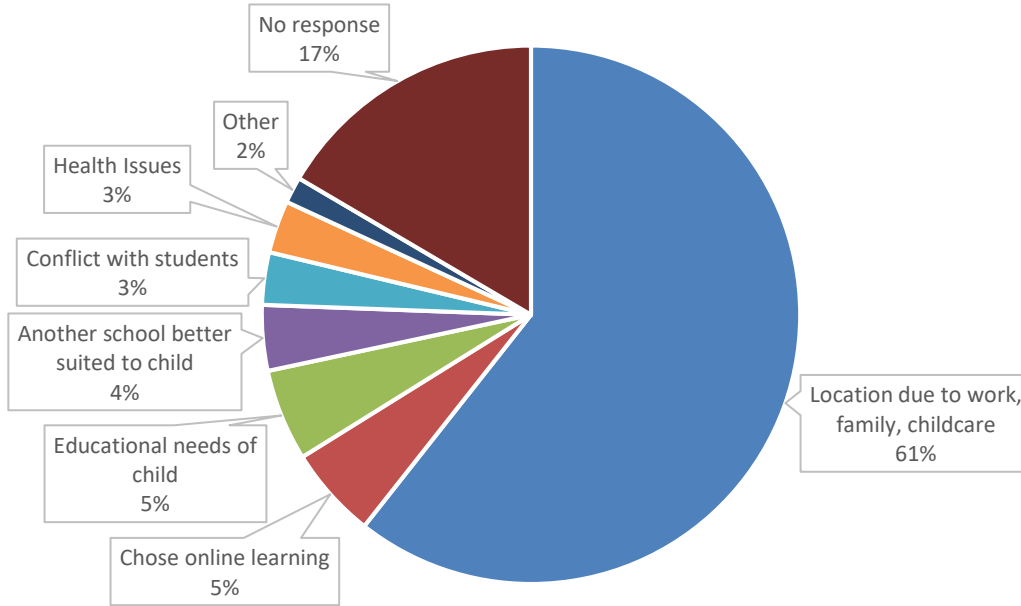

Open Enrollment - Out of District

Enrollment by School

Online Schools:

Falcon View Connections Academy – Woodbury

Insight School of MN – Brooklyn Center

IQ Academy MN – Fergus Falls

Minnesota Connections Academy – St. Paul