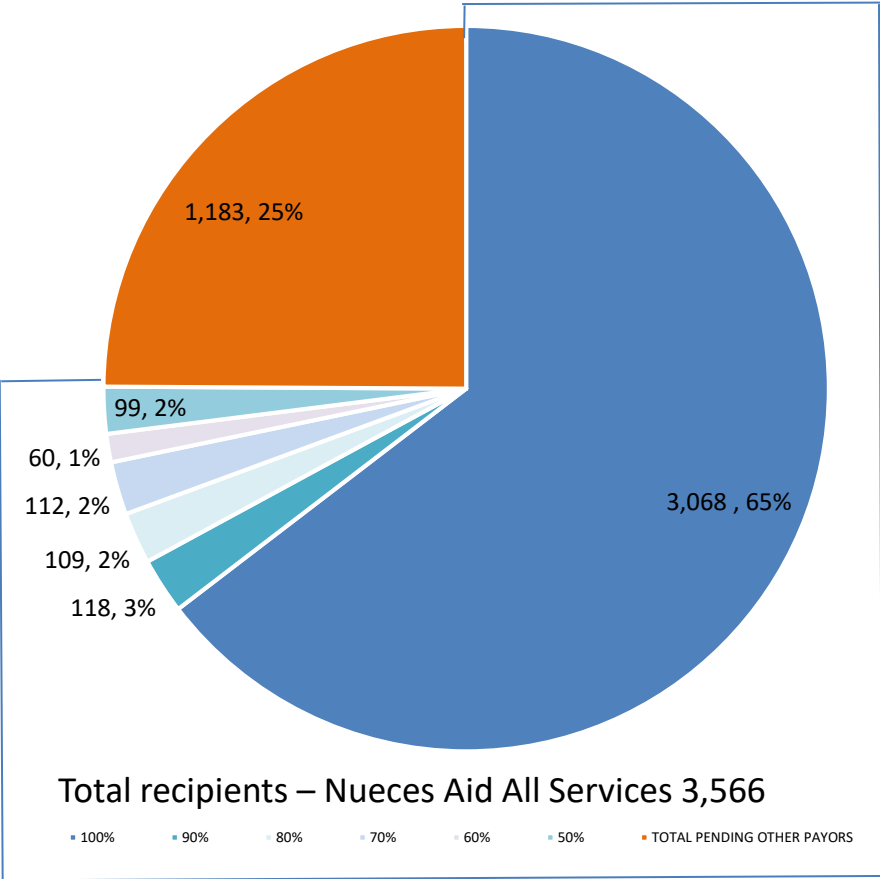

September 2023

Nueces Aid Program Enrollment

Total Enrolled
4,749

Total Households
4,475