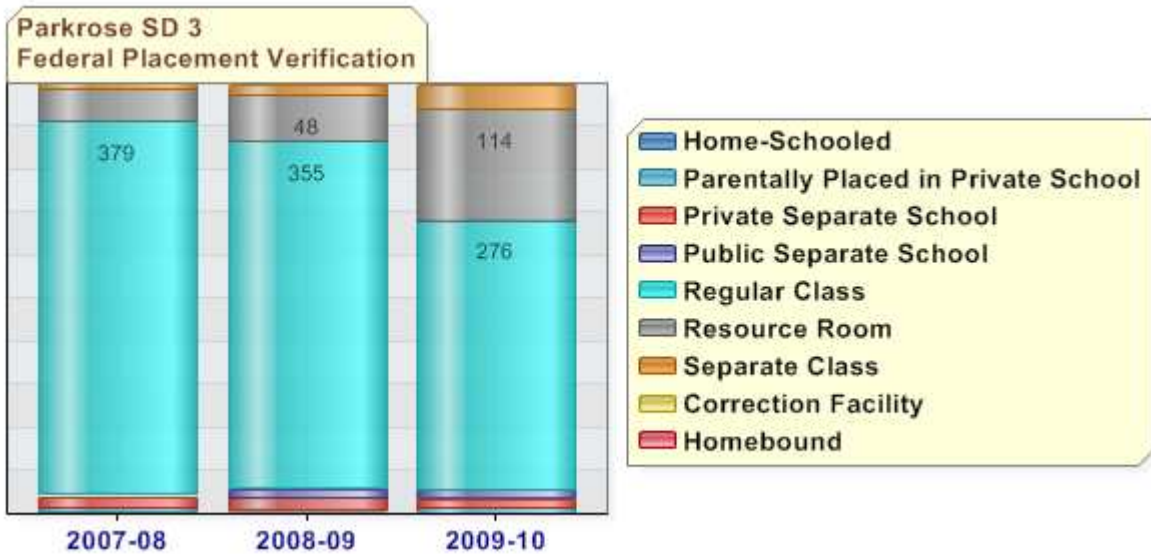

Federal Placement Verification

PERCENT of Students by Category

| Federal Placement | 2007-08% | 2008-09% | 2009-10% | 2007-08 | 2008-09 | 2009-10 |
|-------------------------------------|----------------|----------------|----------------|------------|------------|------------|
| Correction Facility | 0.00% | 0.23% | 0.23% | 0 | 1 | 1 |
| Homebound | 0.00% | 0.23% | 0.23% | 0 | 1 | 1 |
| Home-Schooled | 0.23% | 0.00% | 0.23% | 1 | 0 | 1 |
| Parentally Placed in Private School | 1.14% | 0.68% | 1.36% | 5 | 3 | 6 |
| Private Separate School | 2.51% | 2.95% | 1.82% | 11 | 13 | 8 |
| Public Separate School | 0.91% | 2.05% | 2.05% | 4 | 9 | 9 |
| Regular Class | 86.53% | 80.68% | 62.73% | 379 | 355 | 276 |
| Resource Room | 7.31% | 10.91% | 25.91% | 32 | 48 | 114 |
| Separate Class | 1.37% | 2.27% | 5.45% | 6 | 10 | 24 |
| Total | 100.00% | 100.00% | 100.00% | 438 | 440 | 440 |