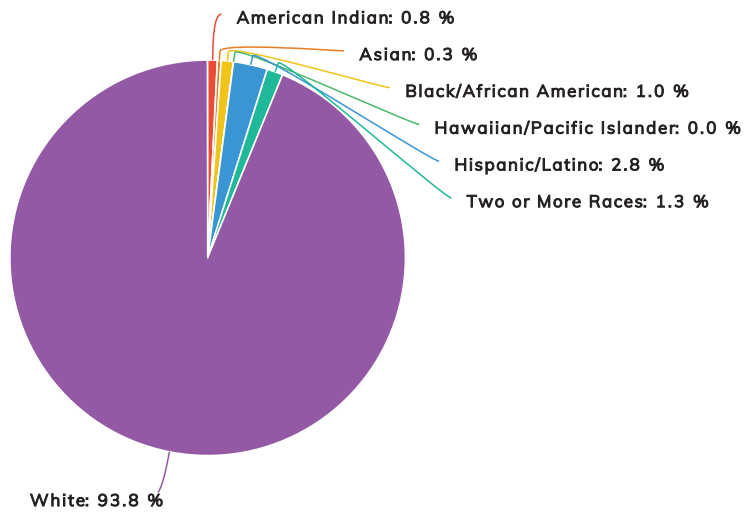

Statistics

College Going Rate	39 %
Per Pupil Expenditures	$13,800.40
Graduation Rate	86 %
Student to Teacher Ratio	6 : 1
Average Class Size	11

English Learners	2 %
Low Income	73 %
Average Years Teaching Experience	6.46
Students Eligible to Receive Special Education	13 %

Race/Ethnicity