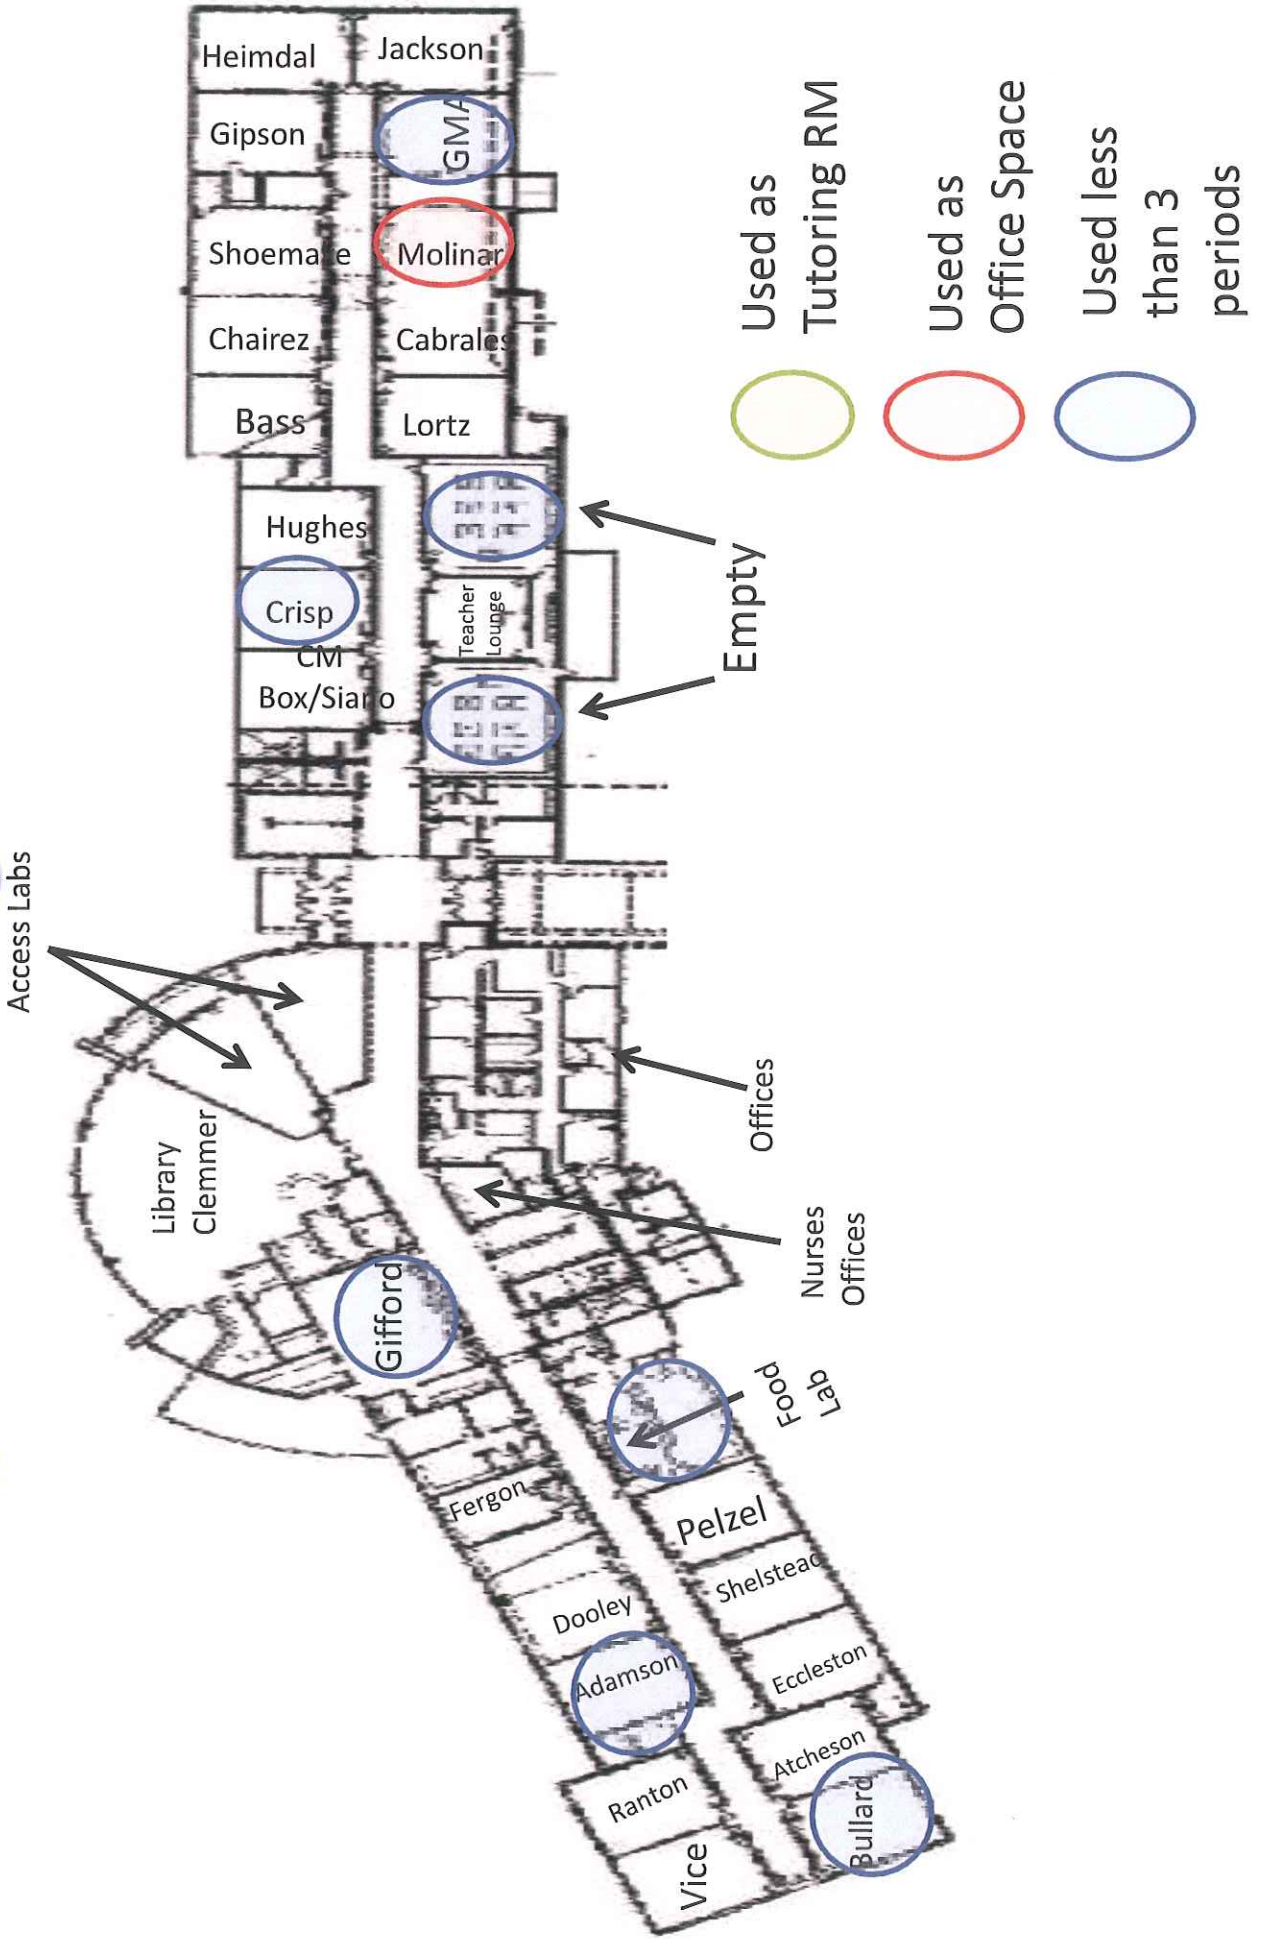

H L Brockett Elementary Floor Plan

Monaco Elementary School Room Assignments 2010-2011

■ Day
 ■ 1-3 periods
 ■ 1-3 periods

HS Original Building with Extension

HS 2nd floor new wing

01 SECOND FLOOR PLAN - BUILDING 4
SCALE 1/8" = 1'-0"

HS 1st floor new wing