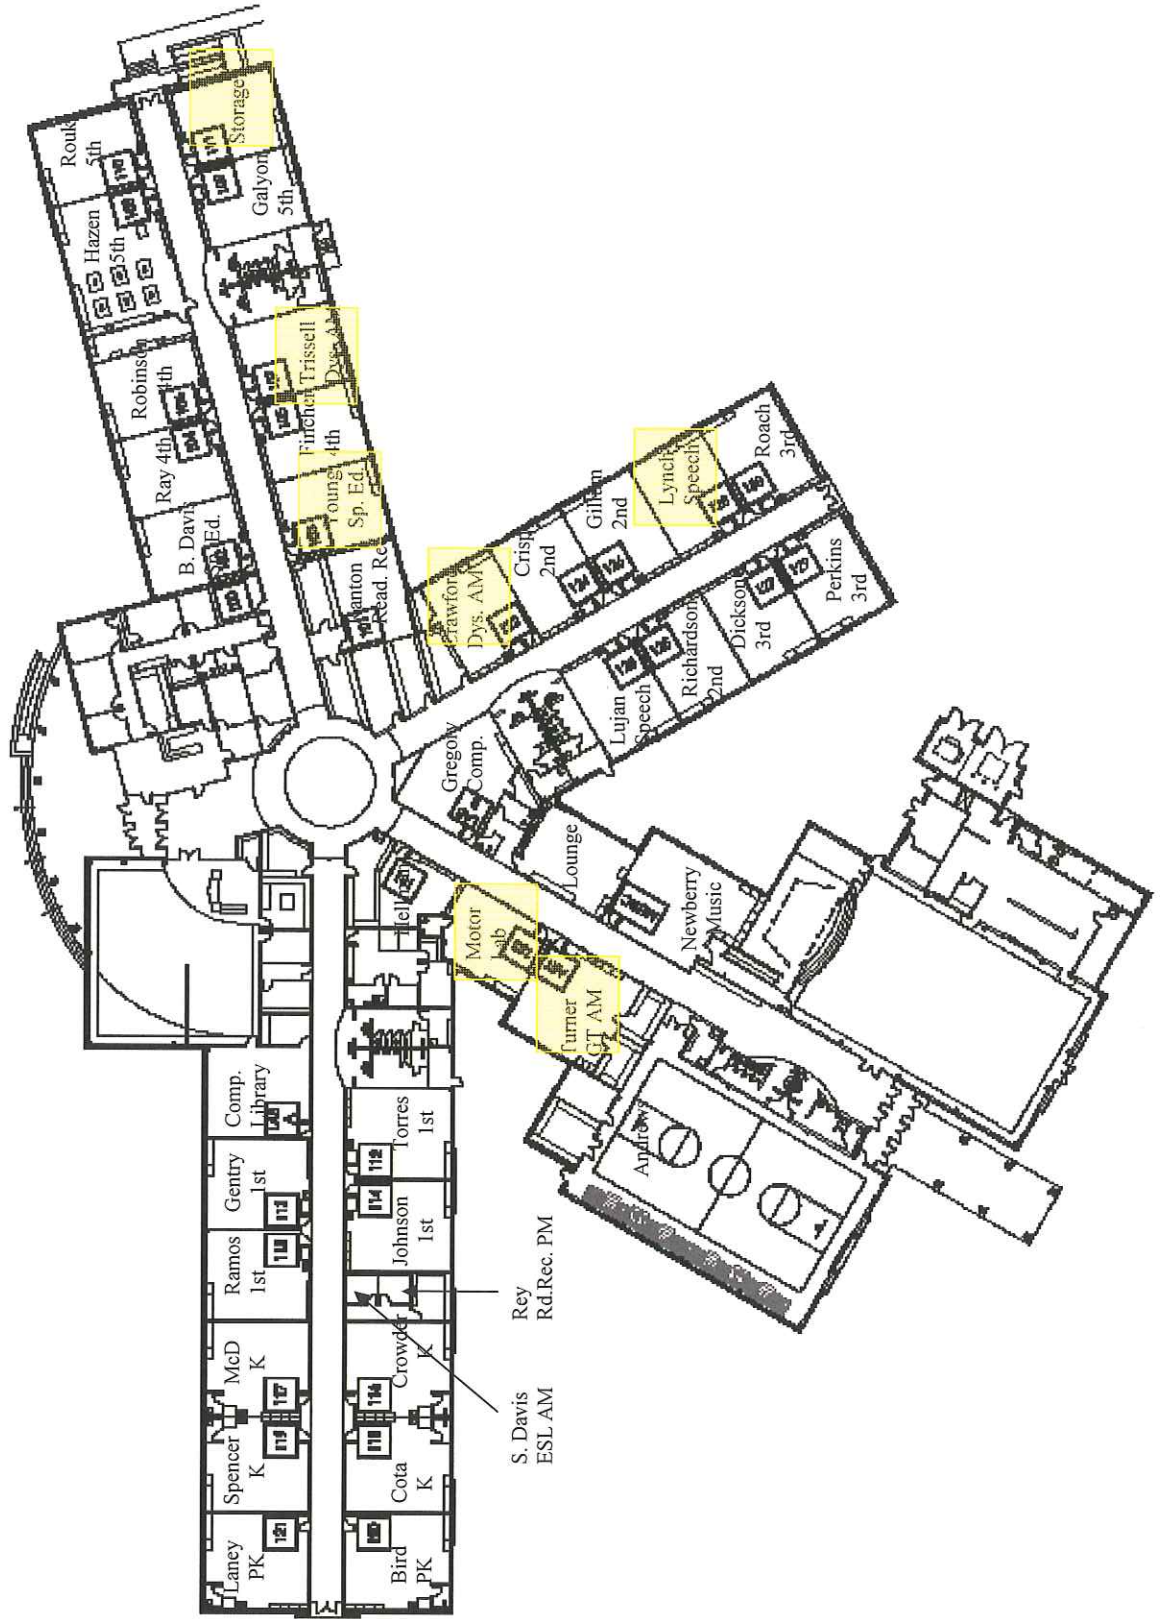

H L Brockett Elementary Floor Plan

Monaco Elementary School Room Assignments 2010-2011

■ Day
 ■ 1-3 periods
 ■ 1-3 periods

HS Original Building with Extension

HS 2nd floor new wing

01 SECOND FLOOR PLAN - BUILDING 4
SCALE 1/8" = 1'-0"

HS 1st floor new wing