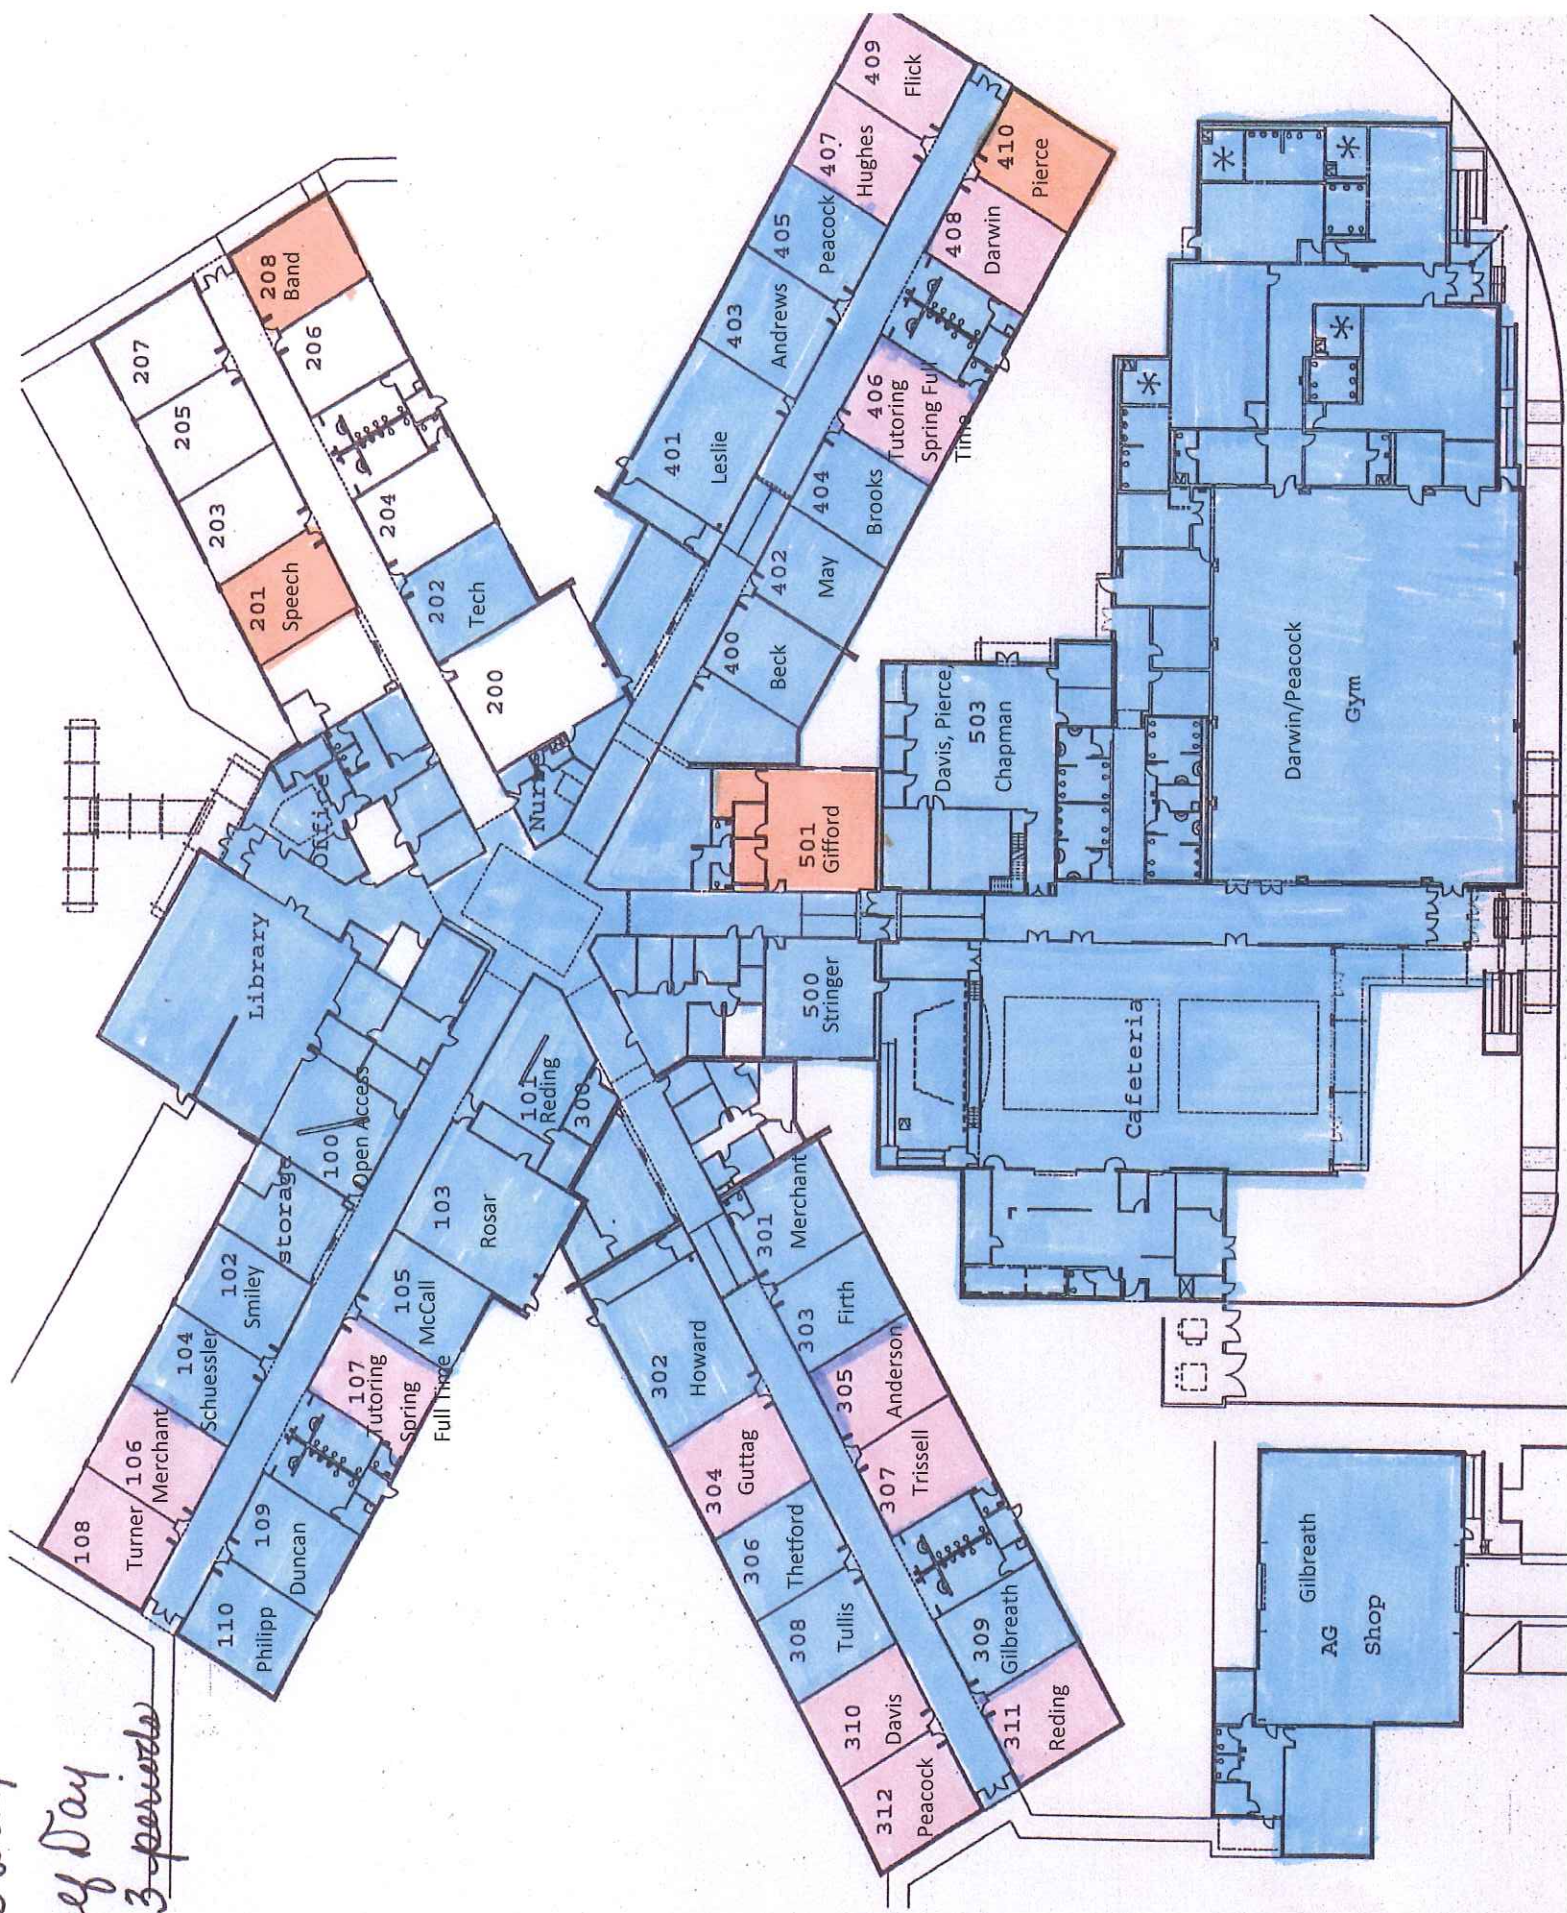

H L Brockett Elementary Floor Plan

Monaco Elementary School Room Assignments 2010-2011

■ Day
 ■ 1-3 periods
 ■ 1-3 periods

HS Original Building with Extension

HS 2nd floor new wing

01 SECOND FLOOR PLAN - BUILDING 4
SCALE 1/8" = 1'-0"

HS 1st floor new wing