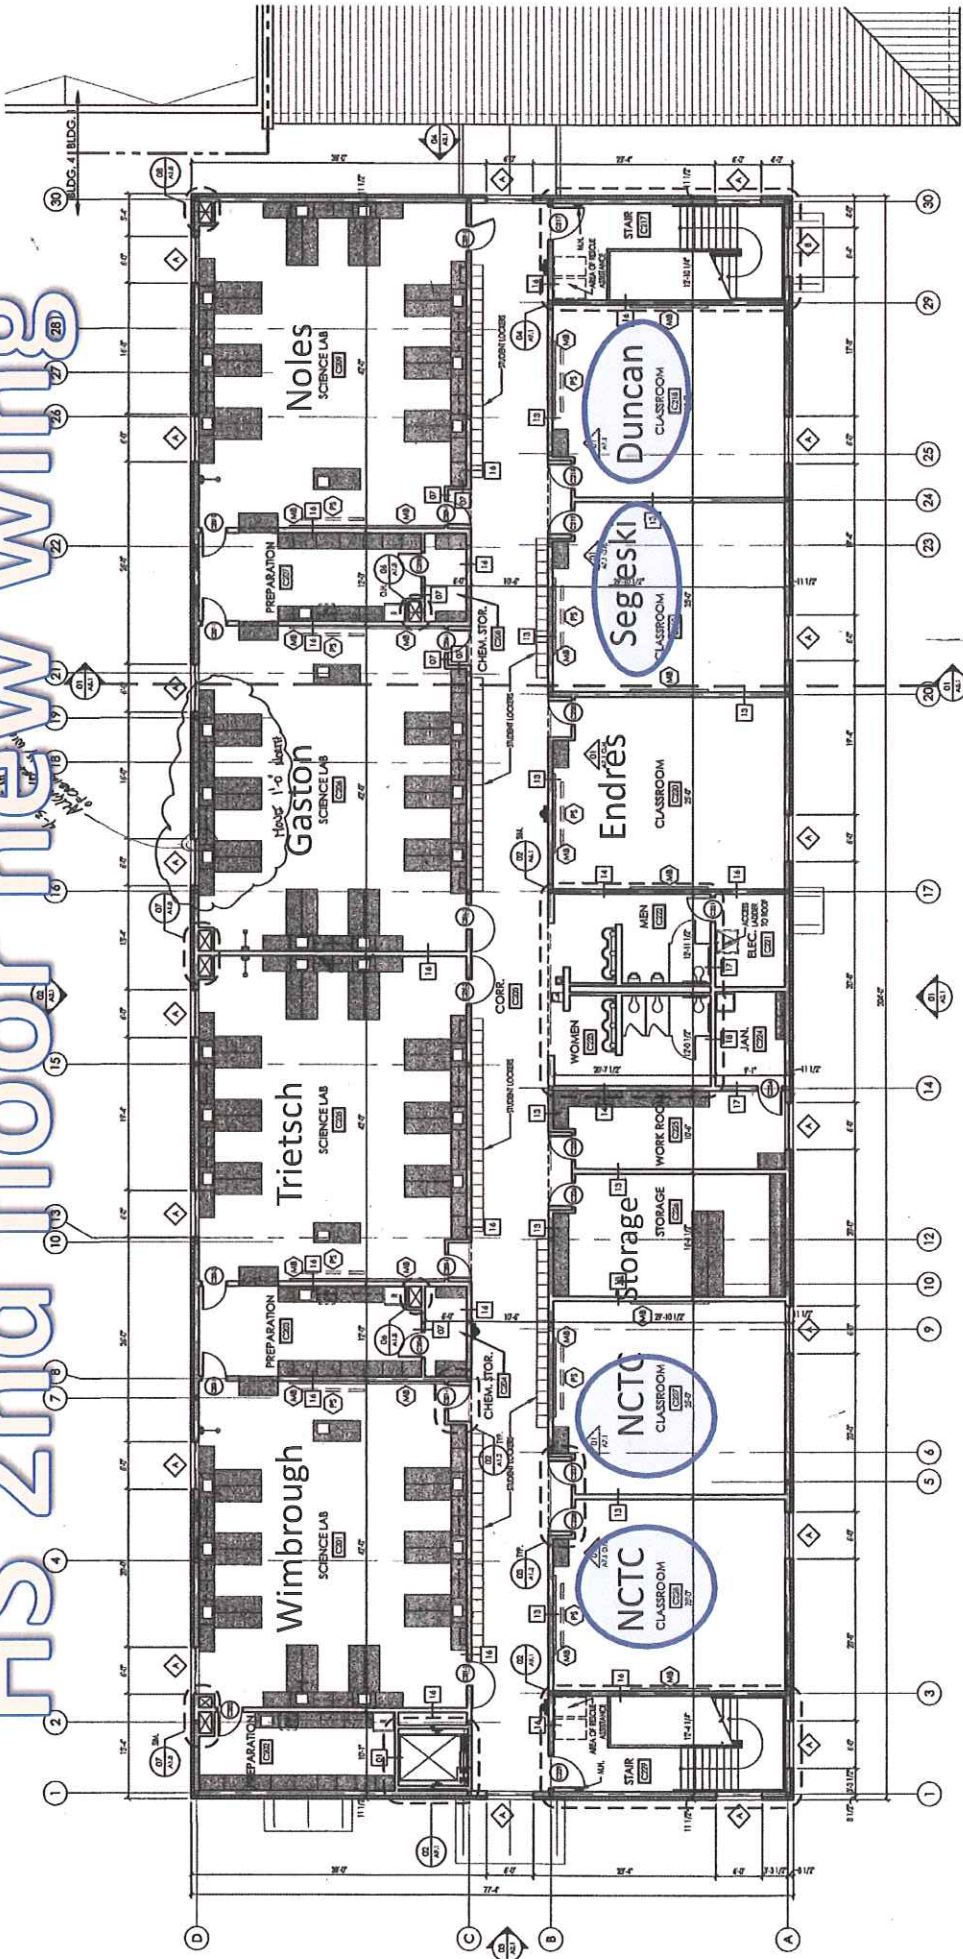

H L Brockett Elementary Floor Plan

Monaco Elementary School Room Assignments 2010-2011

■ Day
 ■ 1-3 periods
 ■ 1-3 periods

HS Original Building with Extension

HS 2nd floor new wing

01 SECOND FLOOR PLAN - BUILDING 4
SCALE 1/8" = 1'-0"

HS 1st floor new wing