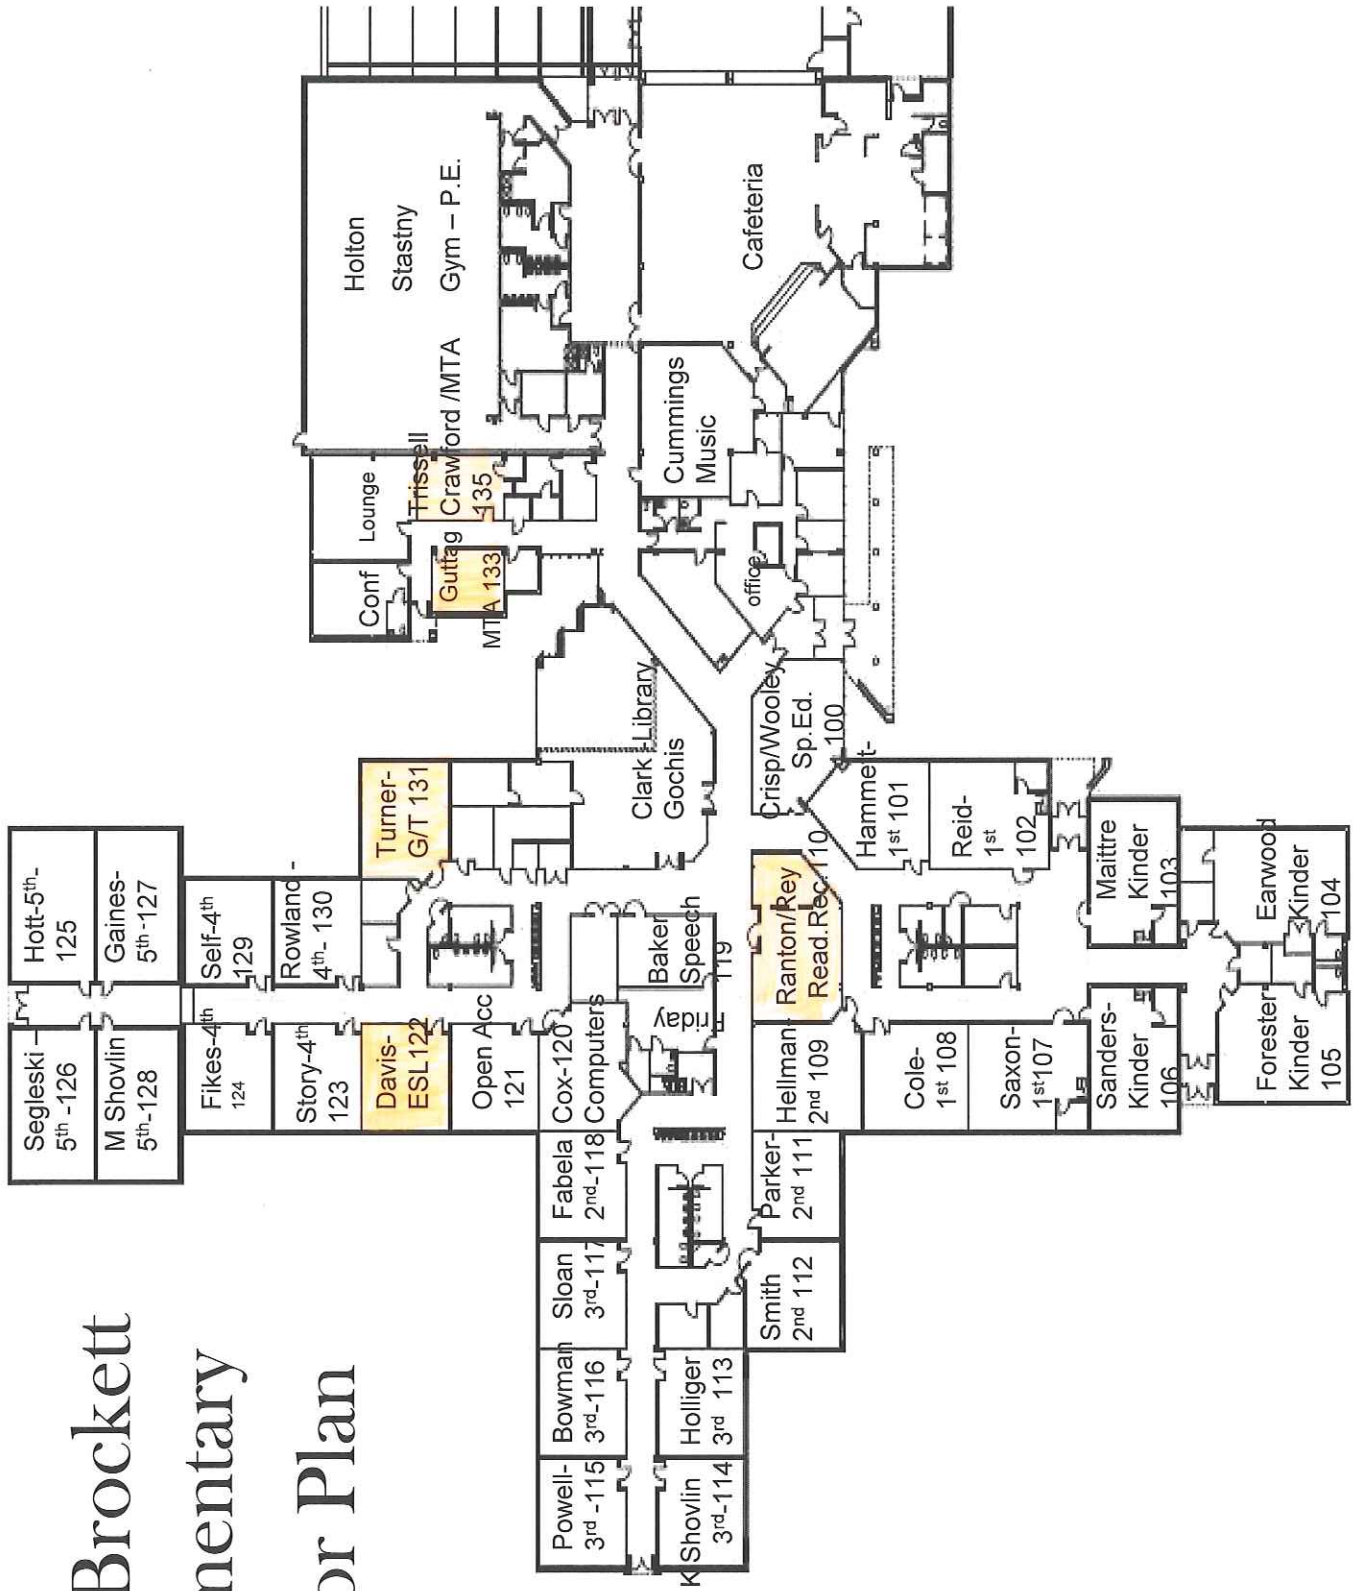

H L Brockett Elementary Floor Plan

Monaco Elementary School Room Assignments 2010-2011

■ Day
 ■ 1-3 periods
 ■ 1-3 periods

HS Original Building with Extension

HS 2nd floor new wing

01 SECOND FLOOR PLAN - BUILDING 4
SCALE 1/8" = 1'-0"

HS 1st floor new wing