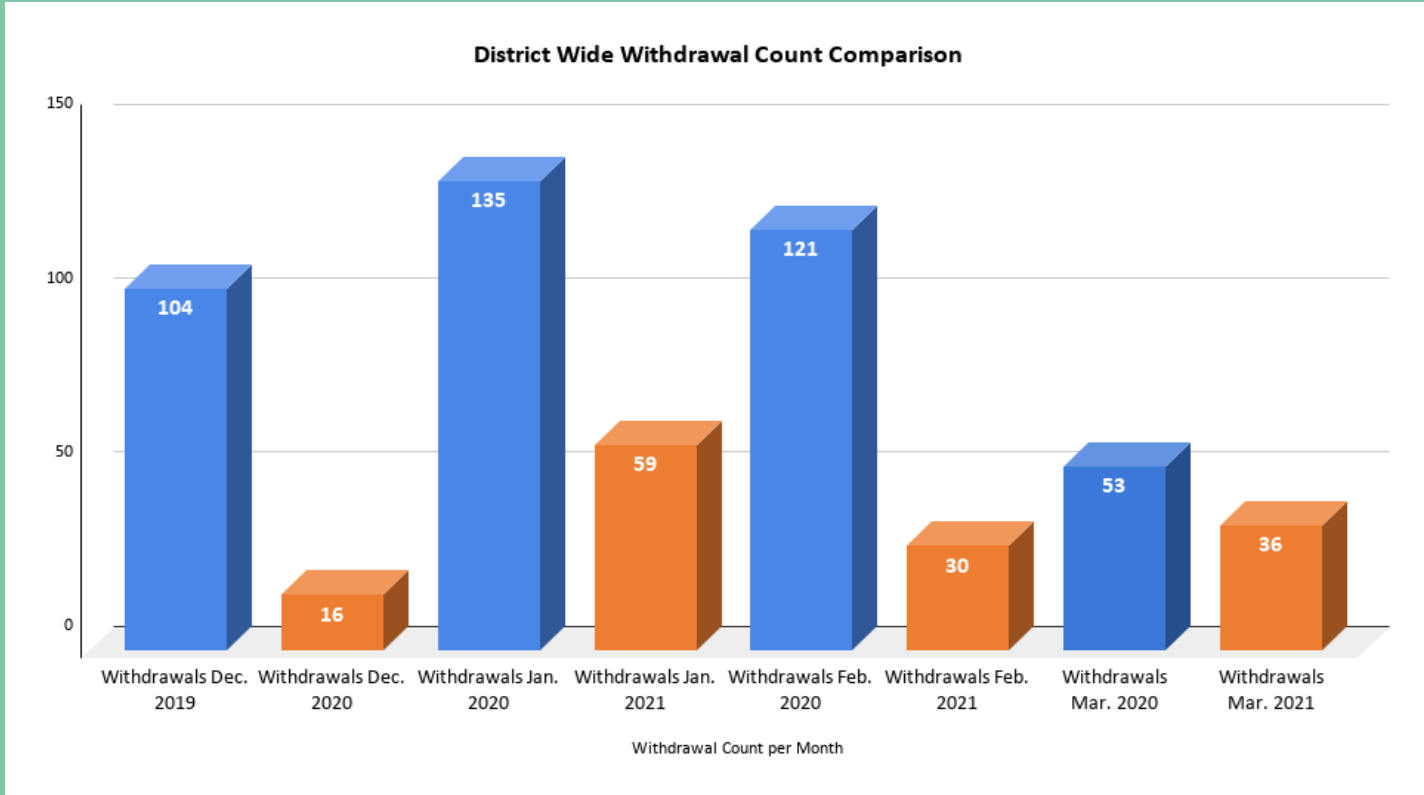

Returning Student Registration 2020-21

March 24, 2021

At the time: April 7, 2020

- 1651 returning students had registered for the 2020-21 school year
- This was 19% of our total returning students.

Returning Student Enrollment and New Student Enrollment for 2020-21 (as of April 7)

School	Returning Student Registrations (2020-21)	Enrollment	% registered (2020-21)	New Students (2020-21)
South San High School	336	2394	14%	15
West Campus*	34	176	19%	1
Dwight MS	109	563	19%	3
Shepard MS	142	555	26%	7
Kazen MS	30	202	15%	2
Zamora MS	78	584	13%	5
Athens	64	223	29%	23
Hutchins	43	472	9%	23
Kindred	124	346	36%	36
Palo Alto	130	515	25%	33
Price	54	443	12%	9
Madla	53	460	12%	36
Five Palms	128	482	27%	26
Armstrong	34	336	10%	10
Carrillo	130	350	37%	17
Benavidez	162	594	27%	57
Totals	1651	8576	19%	303

Comparison of Withdrawals- District Wide 2020 vs. 2021