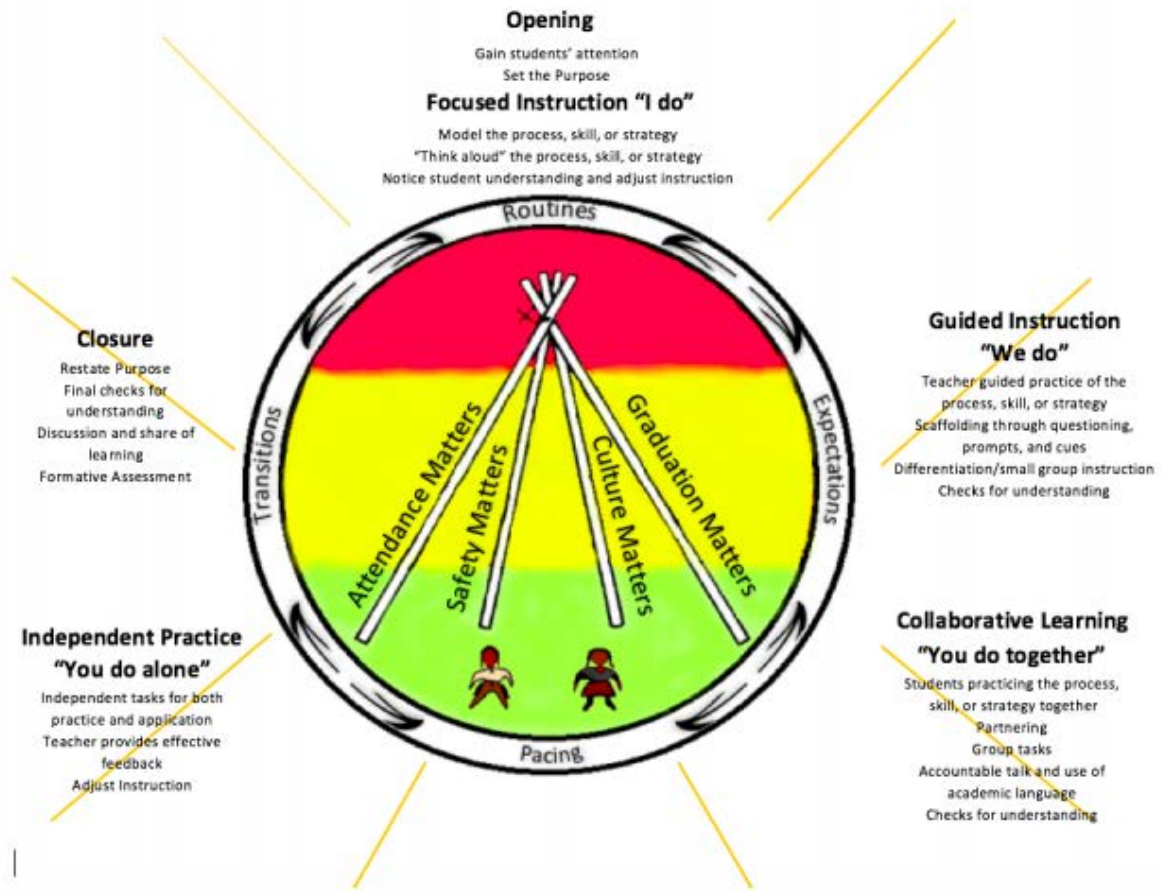

Our team values life, family, and know the children, "Sacred Beings" we serve are as valuable as the air we breathe, the water we drink, and the ground we walk on.

Join us on our campus for a fun filled, action packed school year. Sit beside us and be an integral part of our children's educational journey.

We will continue to follow our Framework: Attendance Matters, Safety Matters, Culture Matters, and Graduation Matters.

KW/Vina Elementary Multi-Tiered Systems of Support Academic/Social Emotional Learner