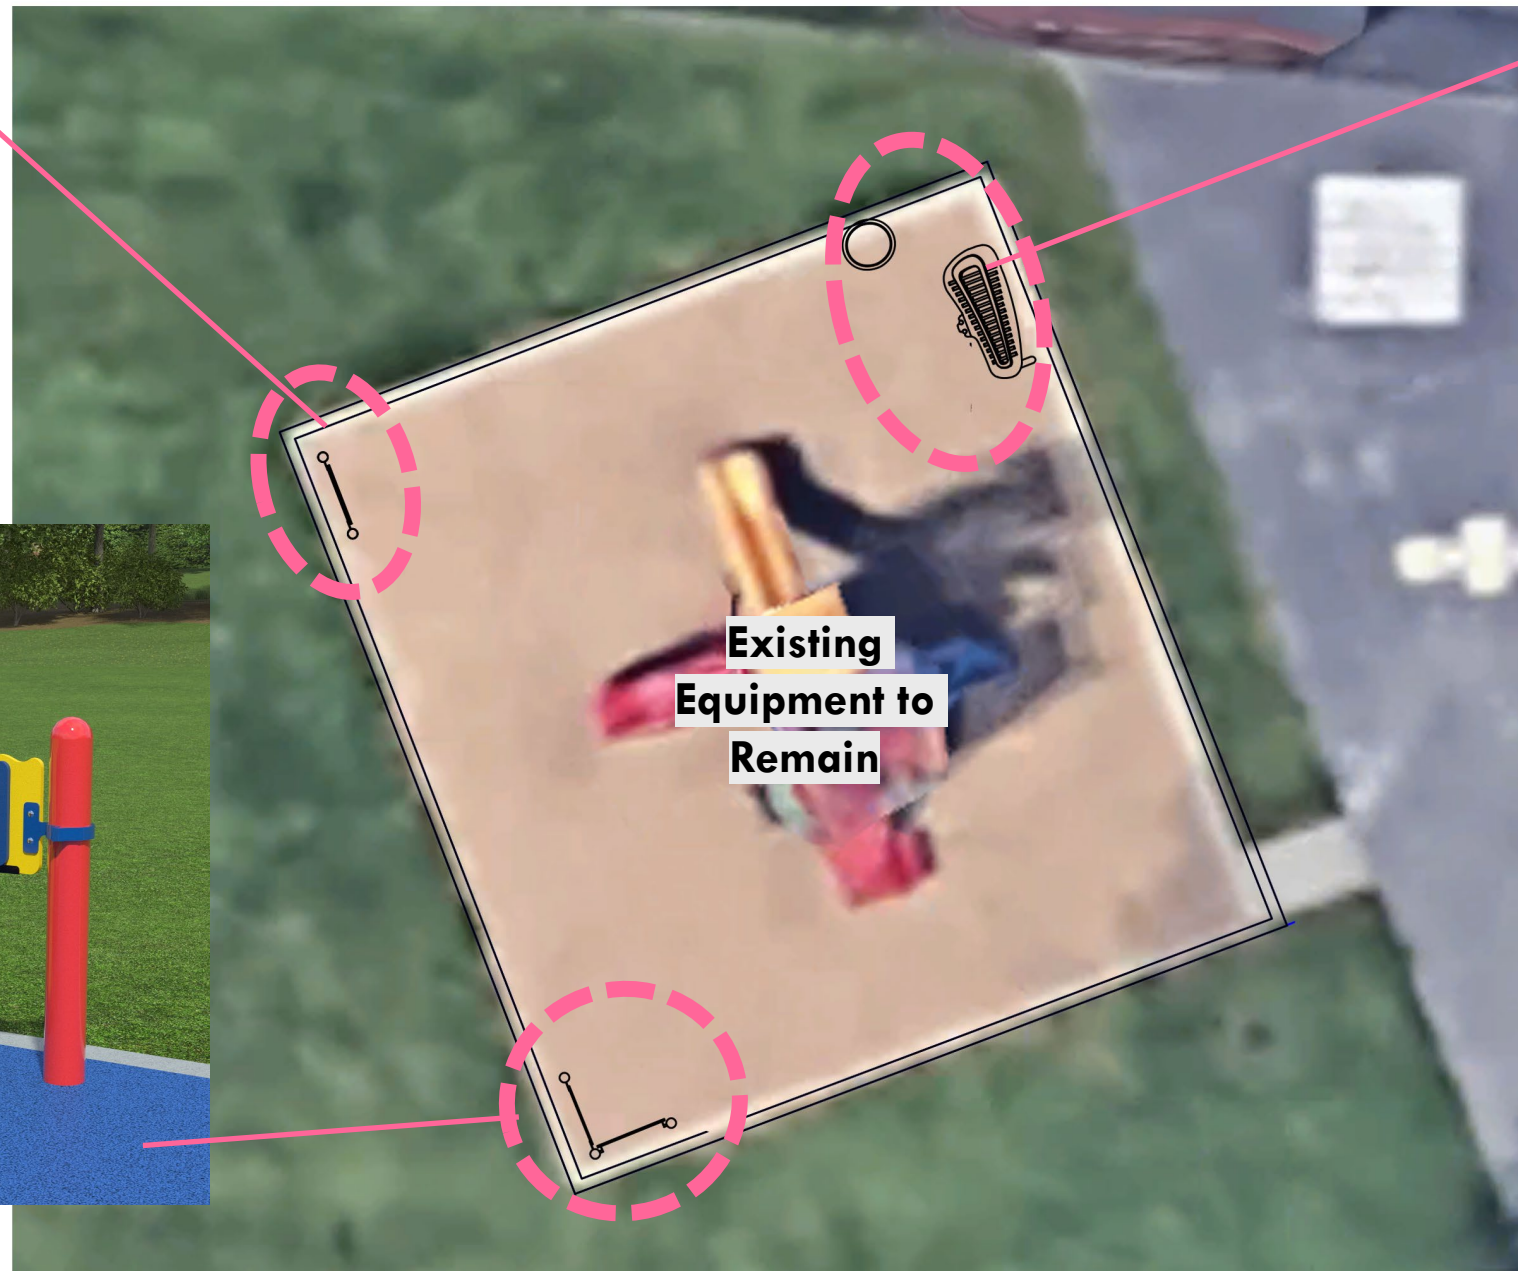

# Todd Hall

Kindergarten Playground

May 27, 2020

IMAGE REACH PANEL

RHAPSODY DRUM (left)  
AND METALLOPHONE (right)

SIGN LANGUAGE AND  
MATCH-3 REACH PANEL

Existing  
Equipment to  
Remain

VIVO METALLOPHONE

IMAGE REACH PANEL

KETTLE DRUM

SIGN LANGUAGE PANEL

MATCH-3 REACH PANEL

## SURFACING COLOR OPTIONS