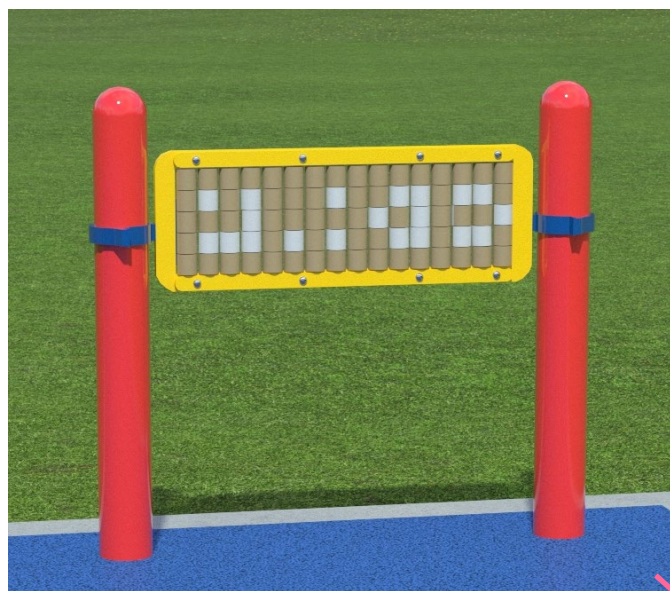

# Todd Hall

Kindergarten Playground

May 27, 2020

IMAGE REACH PANEL

RHAPSODY DRUM (left)  
AND METALLOPHONE (right)

SIGN LANGUAGE AND  
MATCH-3 REACH PANEL

Existing  
Equipment to  
Remain

VIVO METALLOPHONE

IMAGE REACH PANEL

KETTLE DRUM

SIGN LANGUAGE PANEL

MATCH-3 REACH PANEL