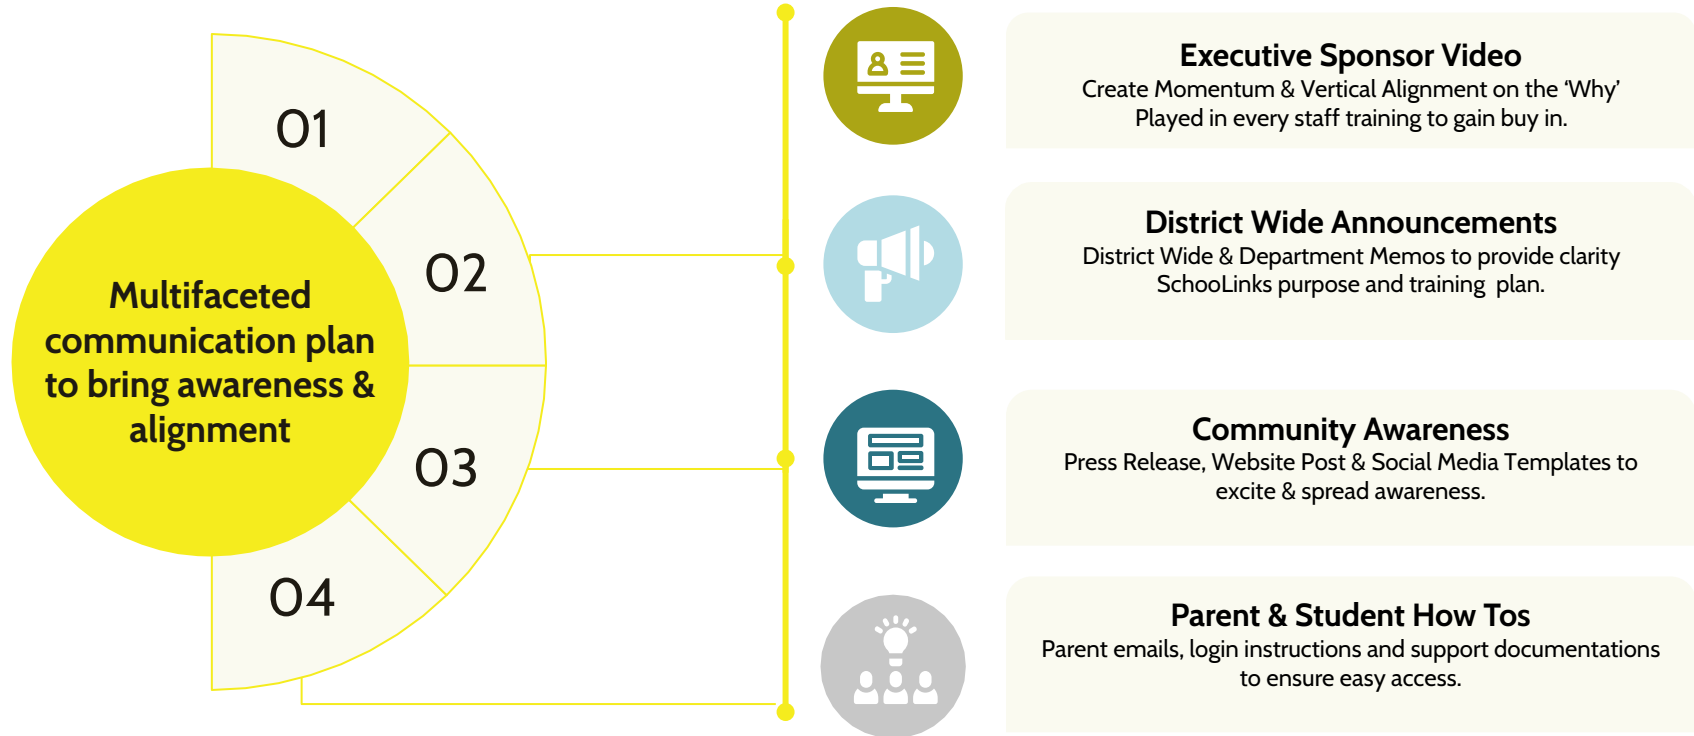

Communication Plan is Key to Success