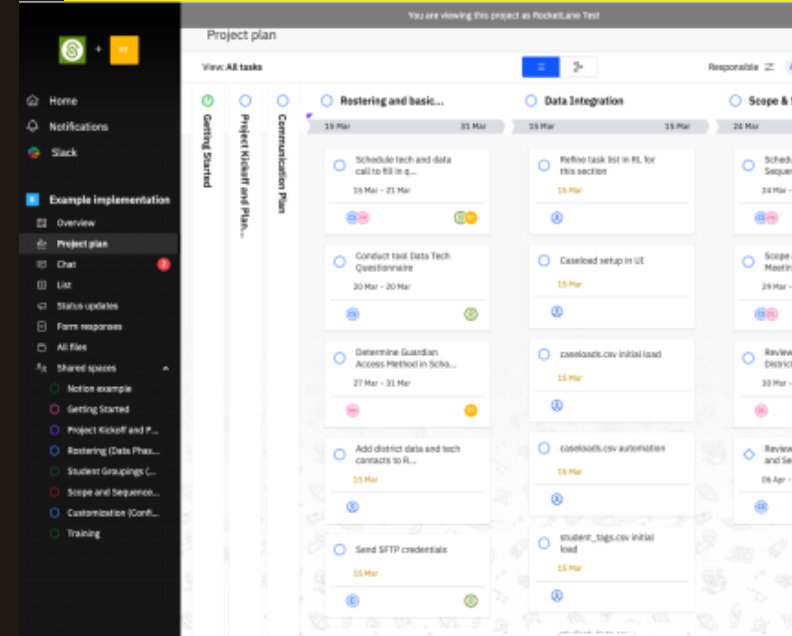

Task and Project Management - Free to You

- We manage our implementation tasks with a tool called RocketLane.
- You can use this to complete tasks, get help, and see next steps.
- Gantt chart to model out impact of delay to the launch plan.

A detailed look of the project management platform:

<https://www.loom.com/share/176188bc047543dda0feb42e0f320b4a>