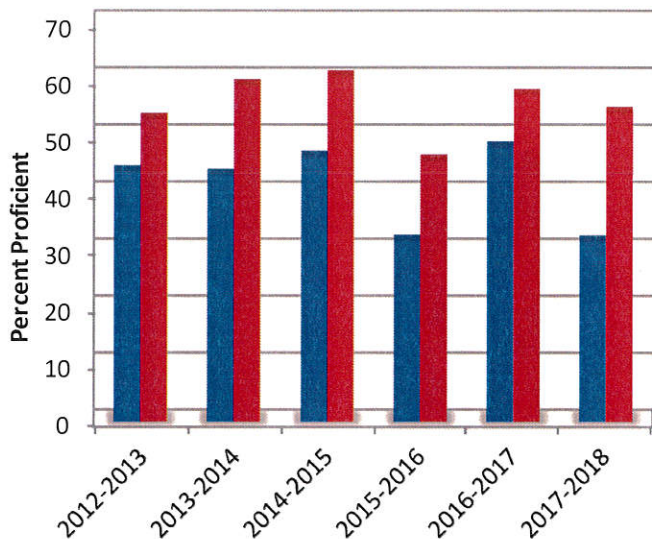

MINIDOKA COUNTY SCHOOL DISTRICT LEGACY IRI V. ISIP SPRING 2018

* 2017-2018 Data is Preliminary and won't be finalized until October 2018

Acequia Elementary

Acequia Elementary IRI Kindergarten

	2012-2013	2013-2014	2014-2015	2015-2016	2016-2017	2017-2018
■ Fall	40	31.48	41.38	38.18	40.38	26
■ Spring	80.33	71.7	80.36	86.54	76.47	90

Acequia Elementary IRI 1st Grade

	2012-2013	2013-2014	2014-2015	2015-2016	2016-2017	2017-2018
■ Fall	55.77	47.17	44.64	68.52	44.44	34.55
■ Spring	67.31	51.85	41.38	54.9	56	57

Acequia Elementary IRI 2nd Grade