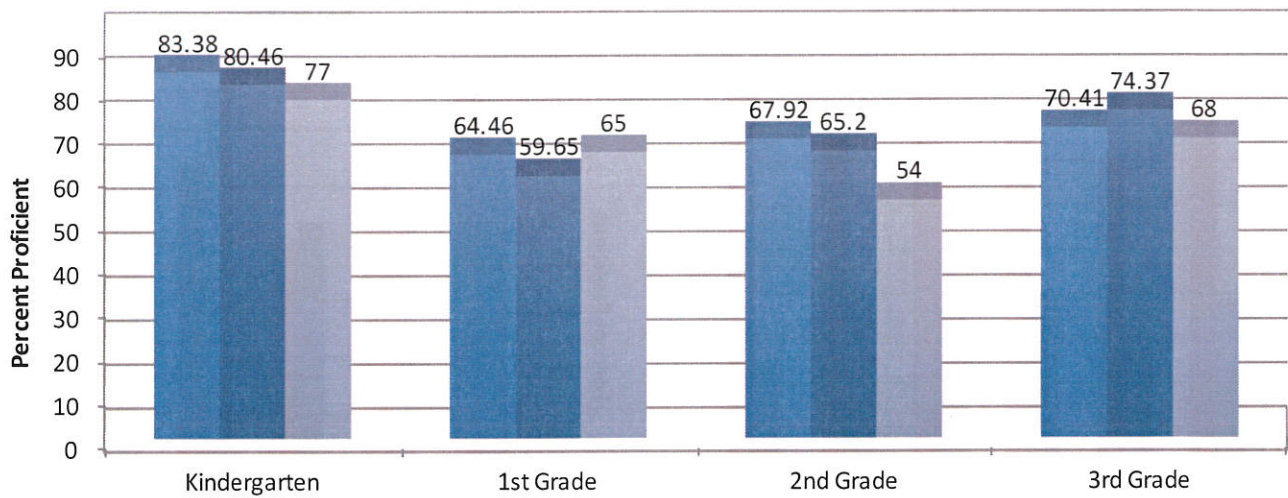

Minidoka County School District

Minidoka County School District IRI Proficiency

	Kindergarten	1st Grade	2nd Grade	3rd Grade
2015-2016	83.38	64.46	67.92	70.41
2016-2017	80.46	59.65	65.2	74.37
2017-2018	77	65	54	68