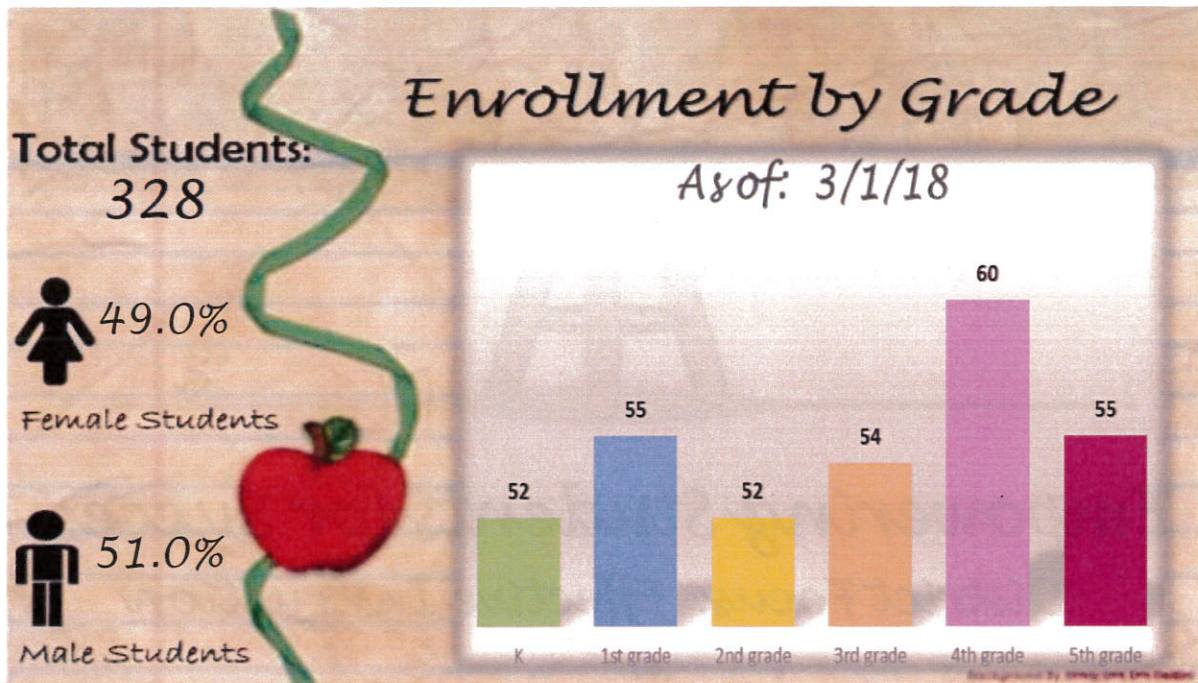

Eagles

Acequia Elementary

MCSD #331

Special Populations

Total Students: 328

Empowering Students for Success

District Focus: Effective Instruction

Acequia Elementary