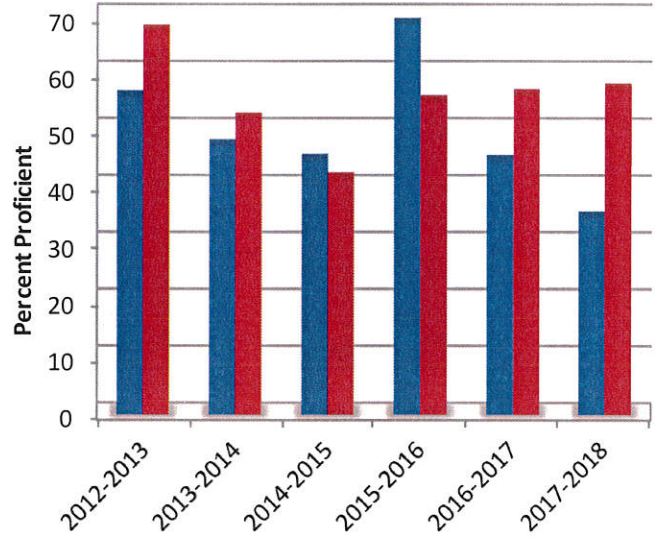

Acequia Elementary IRI 1st Grade

	2012-2013	2013-2014	2014-2015	2015-2016	2016-2017	2017-2018
■ Fall	55.77	47.17	44.64	68.52	44.44	34.55
■ Spring	67.31	51.85	41.38	54.9	56	57