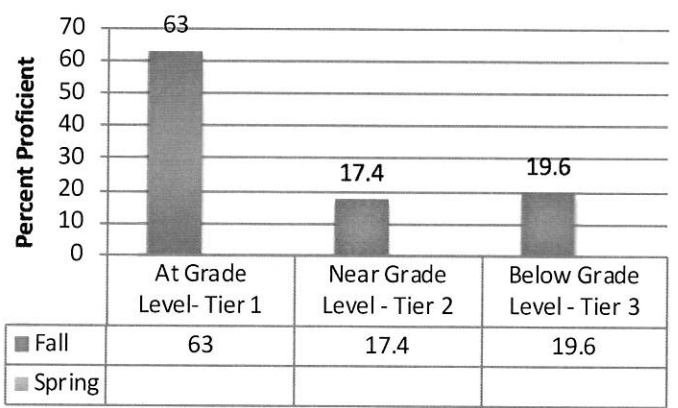

Acequia Elementary IRI 2nd Grade