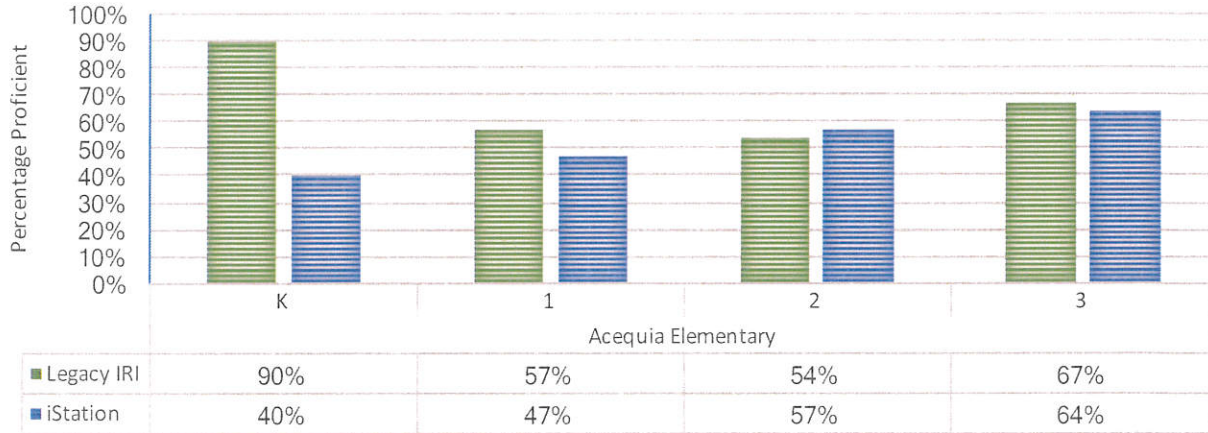

Acequia Elementary

ACEQUIA ELEMENTARY LEGACY IRI V. ISIP SPRING 2018