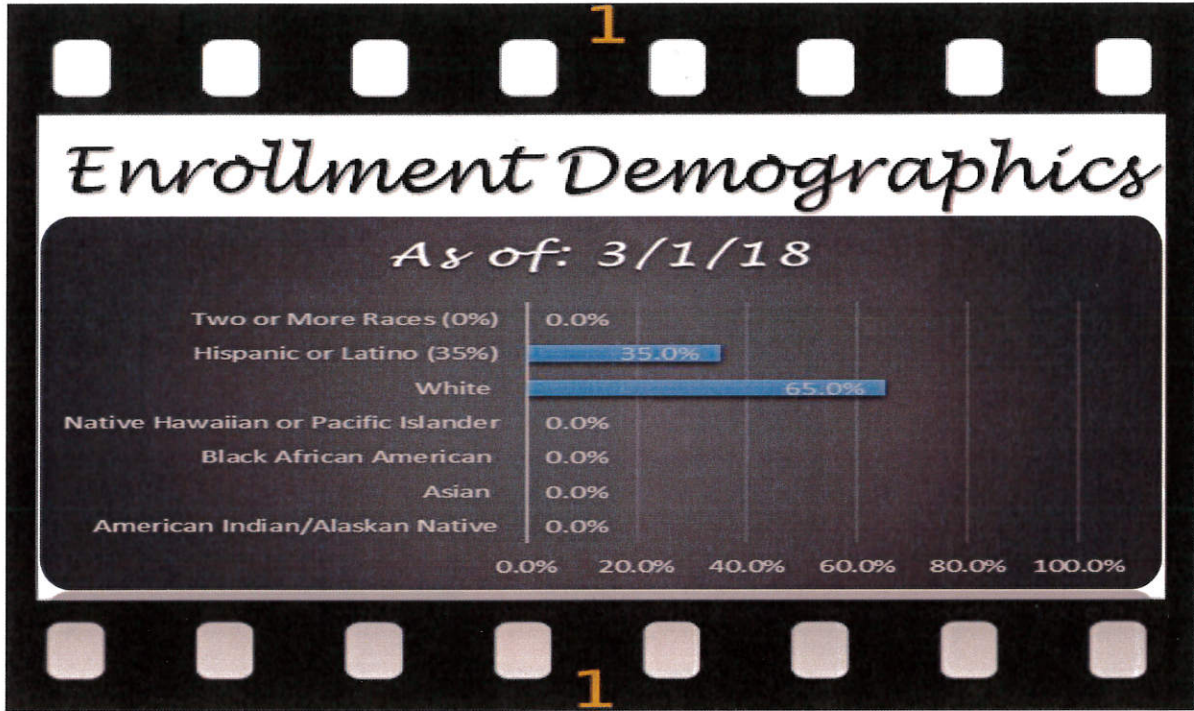

Eagles

Acequia Elementary

MCSD #331

Special Populations

Total Students: 328

Empowering Students for Success

District Focus: Effective Instruction

Acequia Elementary