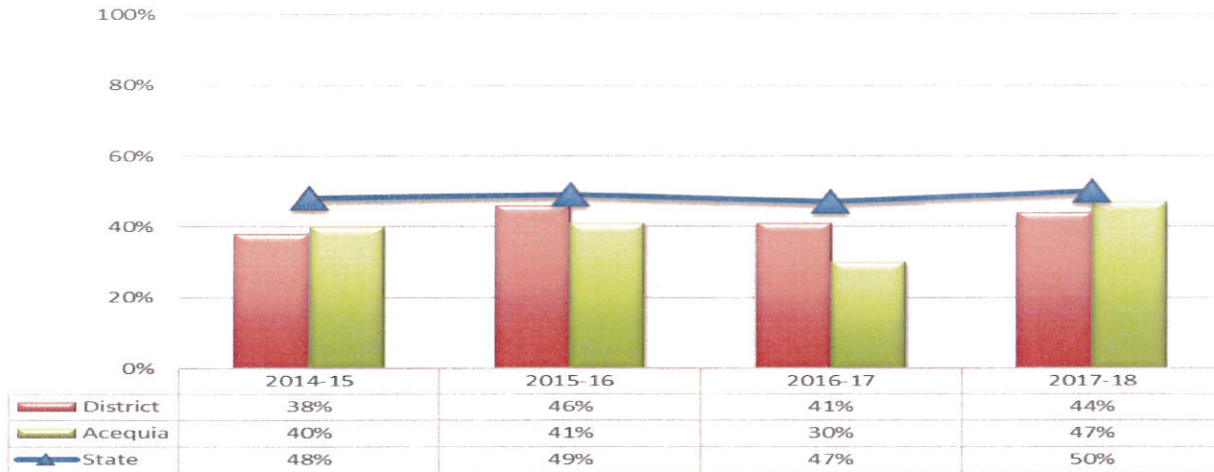

Acequia Elementary

ISAT 2.0 ELA Percent Proficient

3rd Grade Percent Proficient Comparison on ELA Summative ISAT 2.0

Based on ISAT Performance Reports