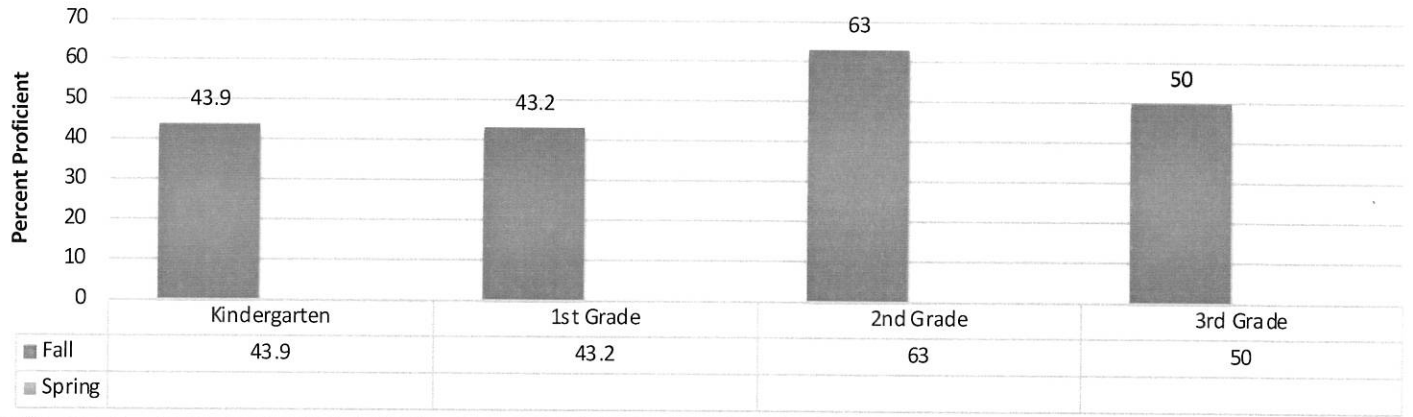

Acequia Elementary IRI Scores

Acequia Elementary IRI Scores 2018-2019
Percent At Grade Level