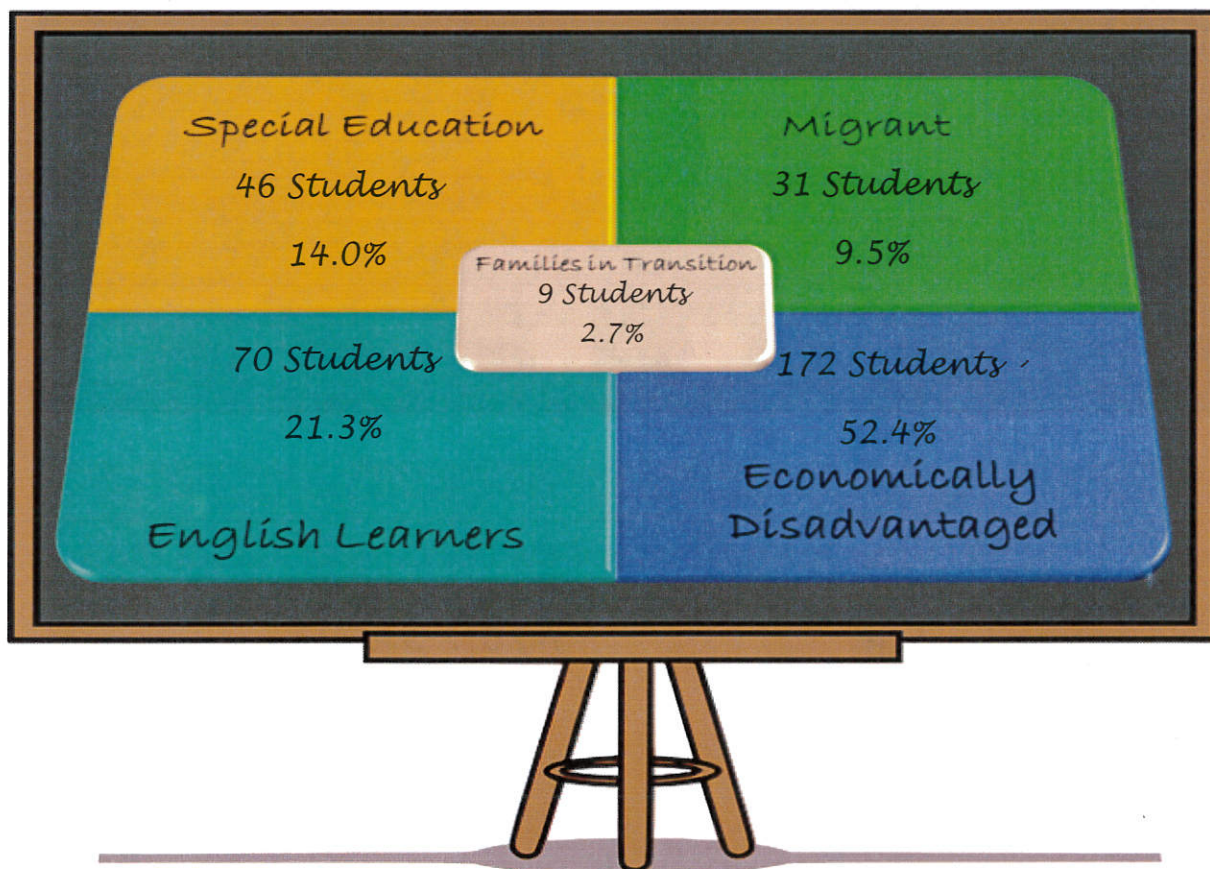

Eagles

Acequia Elementary

MCSD #331

Special Populations

Total Students: 328

Empowering Students for Success

District Focus: Effective Instruction

Acequia Elementary