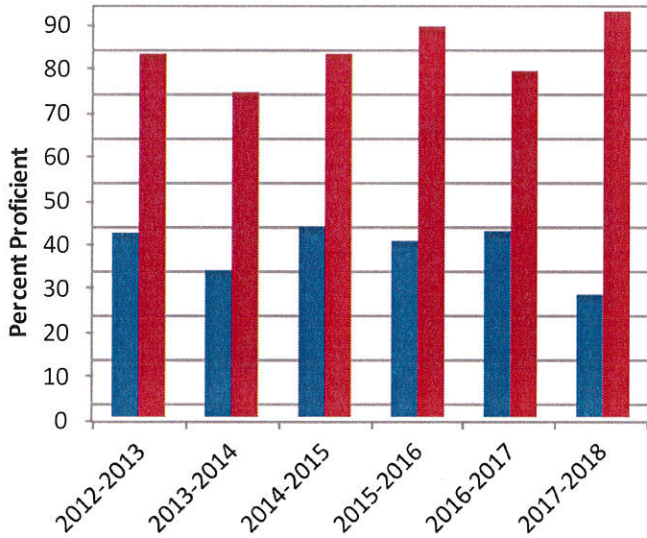

Acequia Elementary

Acequia Elementary IRI Kindergarten

	2012-2013	2013-2014	2014-2015	2015-2016	2016-2017	2017-2018
■ Fall	40	31.48	41.38	38.18	40.38	26
■ Spring	80.33	71.7	80.36	86.54	76.47	90