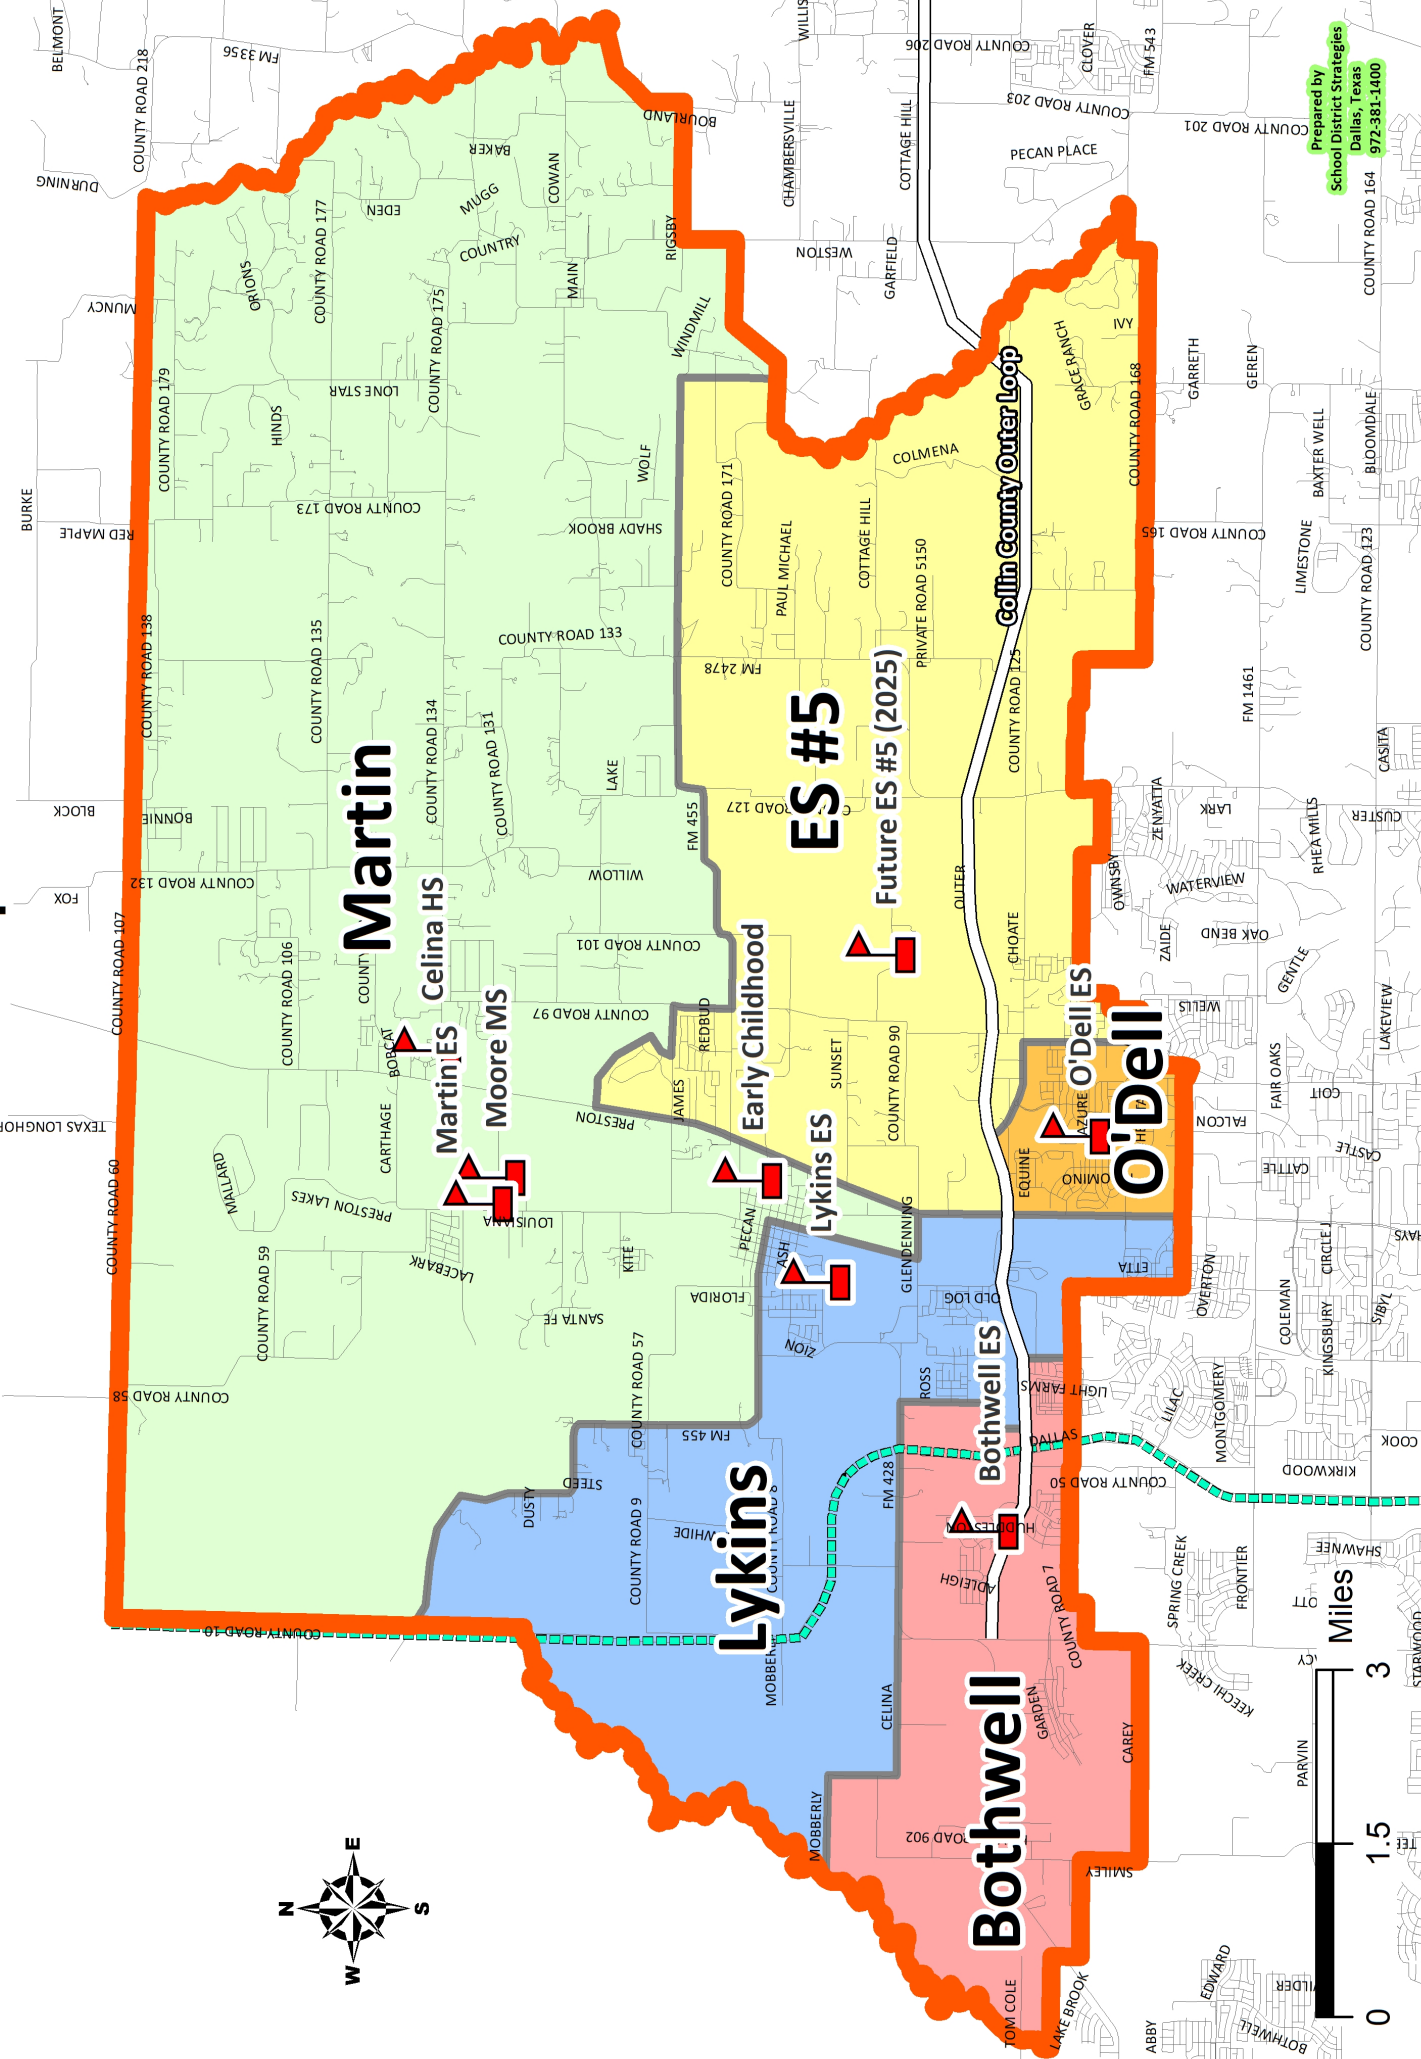

# Celina ISD Proposed Elementary Zones Fall 2025 - Option A

Prepared by  
School District Strategies  
Dallas, Texas  
972-381-1400