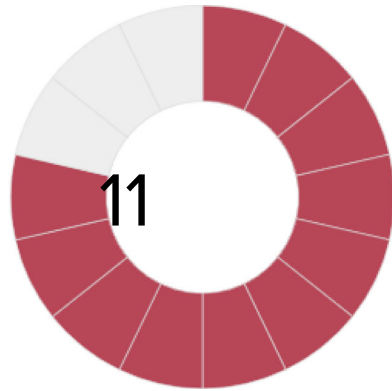

OUT OF 14

22,038 Direct Messages | 4,069 Threads

133 Files Shared | 89 Posts

2 Forms / Permission Slips

272 Items Requested | 6 Posts

0 Payment Items | 0 Posts

533 Photos / Videos Shared | 110 Albums

1 Polls

1,443 Posts

140 Posts Shared on Social

0 Secure Documents

10 Smart Alerts

* all values are totaled starting from August 01, 2024

You can get more use out of ParentSquare

Let ParentSquare work hard for you and make your life easier, building a tighter community that loves you and your school. Click to read more about **Payments**, **Secure Documents**, and **Auto Notices**.

INTERACTION