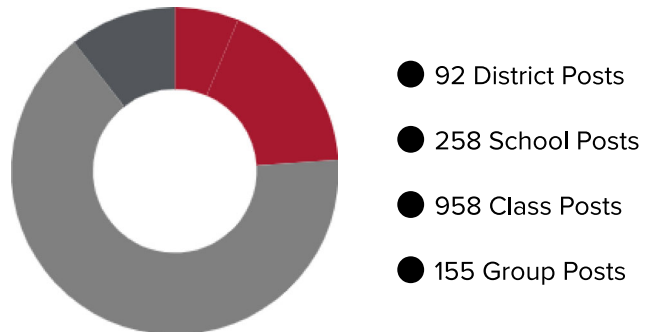

DIRECT MESSAGES

● 680 Sent Direct Messages

* all values are totaled starting from August 01, 2024

Amazing! Give yourself a pat on the back

Typically there are 2 contacts per student. 36% parent interaction could mean that 72% of families are interacting!

DISTRIBUTION

POST DISTRIBUTION

BY SCHOOL