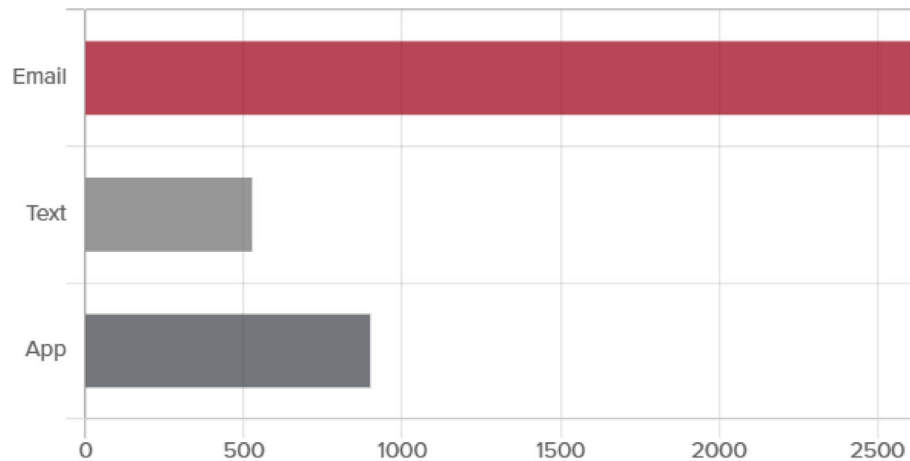

#### 2,789 STUDENTS' FAMILIES →

■ CONTACTABLE **2,738** →

At least one student contact is contactable

■ NON-CONTACTABLE **48** →

No student contact is contactable

■ NO CONTACT INFO **3** →

There are no student contacts listed

#### LANGUAGES

English

Other

Great! 98% of your students' families are contactable. You need to **fix only 43 family records to get to 100%**.

## REACH METHODS