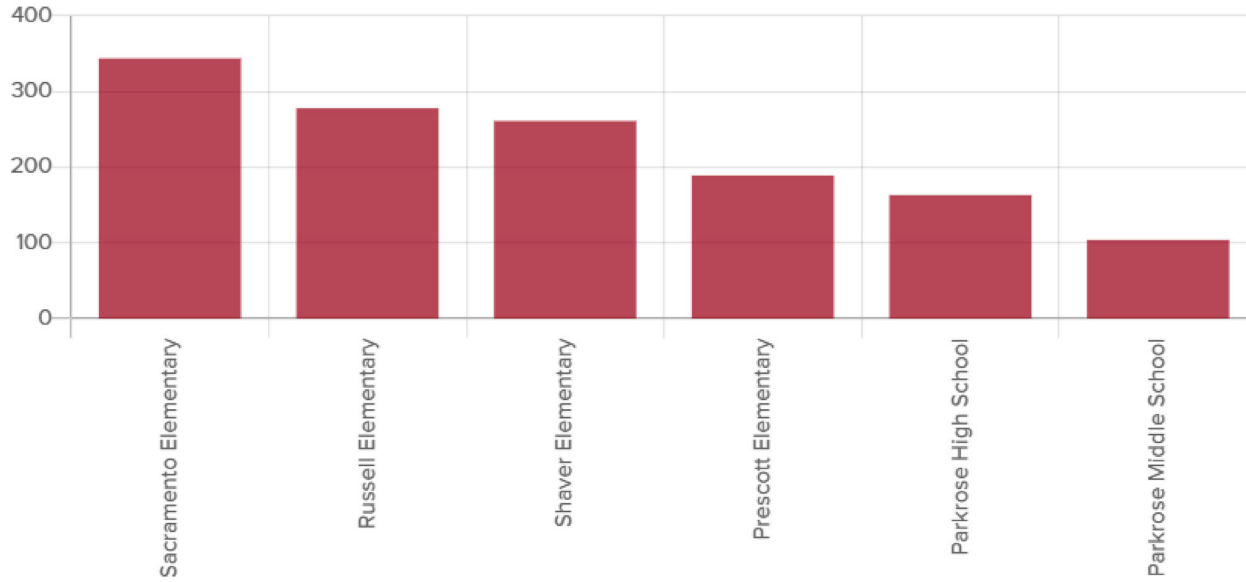

TOP AUTHORS

5

AUTHORS