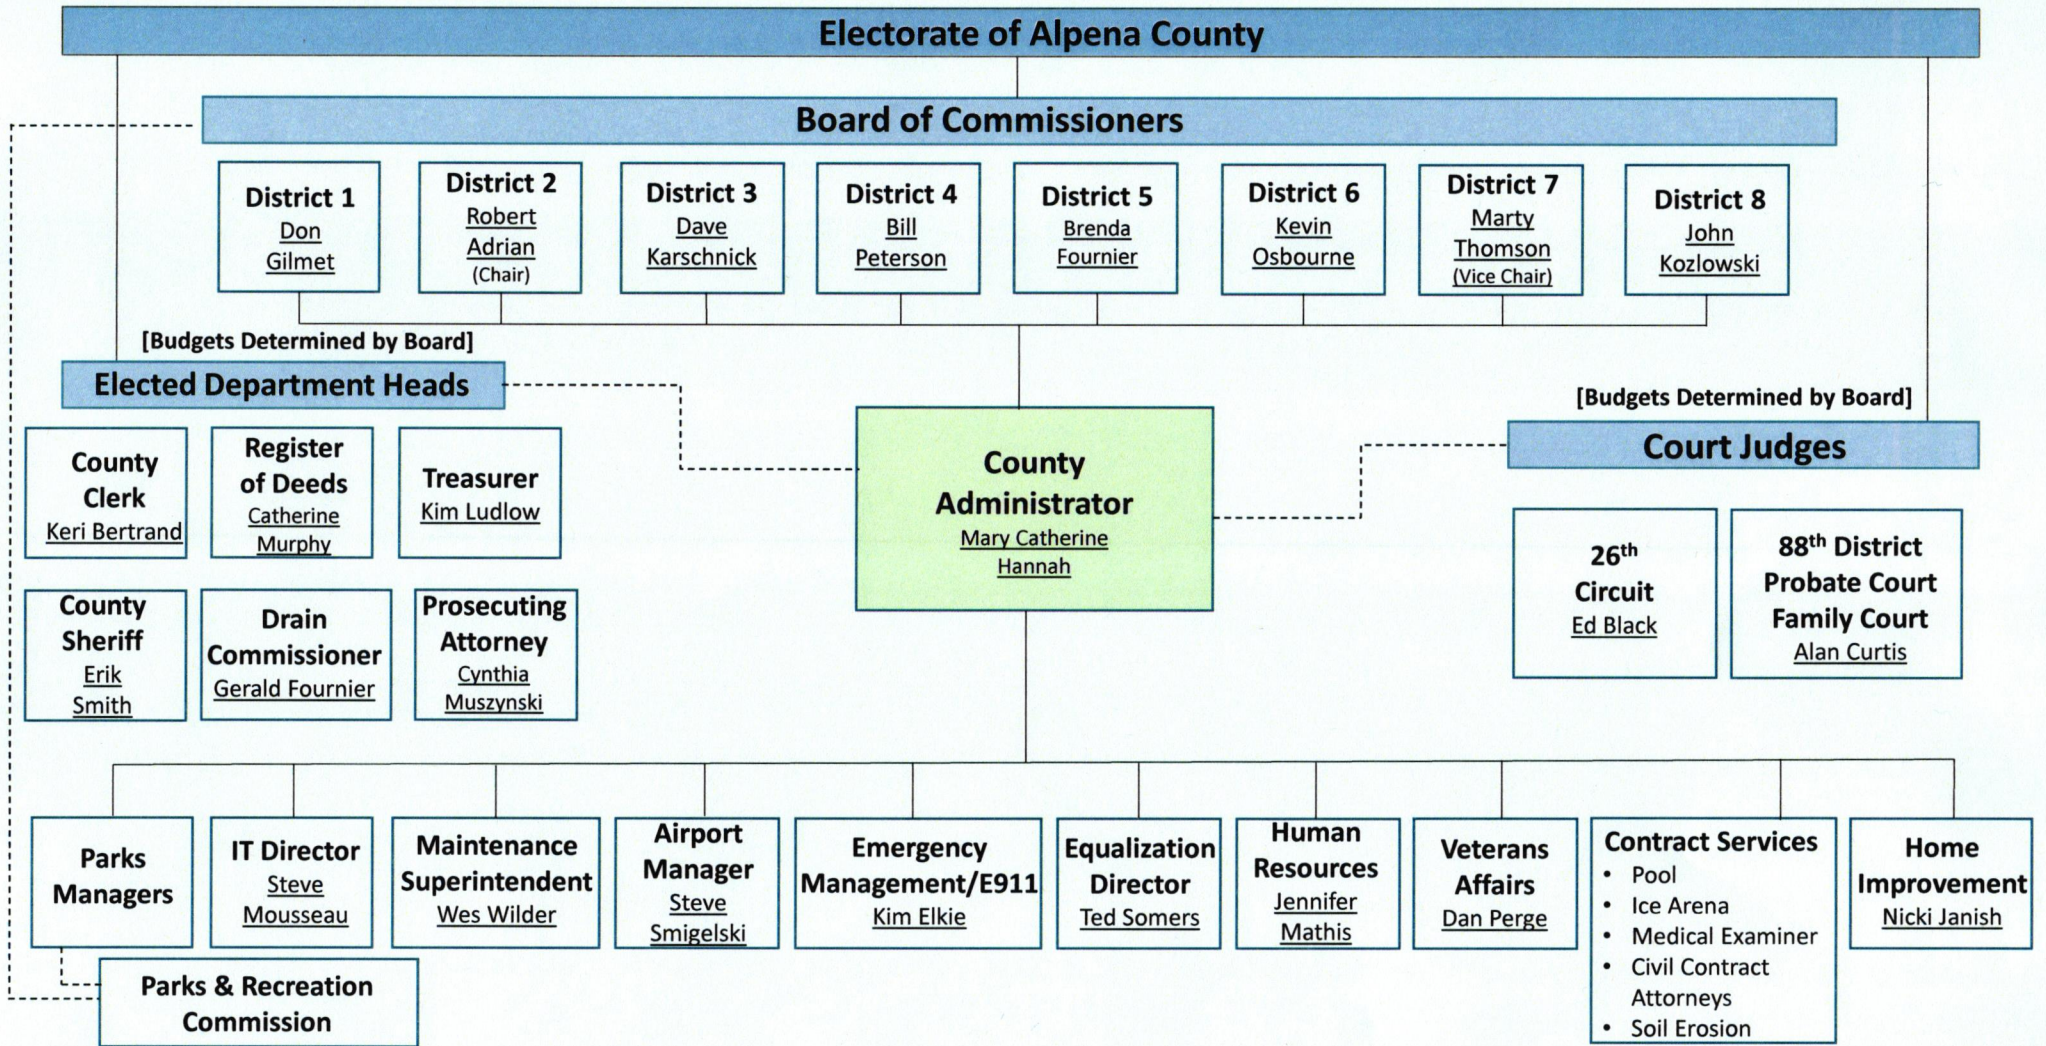

Alpena County Internal Supervision Chart

Electorate of Alpena County

Board of Commissioners

District 1

Don Gilmet

District 2

Robert Adrian
(Chair)

District 3

Marty Thomson
(Vice Chair)

District 8

John Kozlowski

[Budgets Determined by Board]

Elected Department Heads

County Clerk

Keri Bertrand

Register of Deeds

Catherine Murphy

Treasurer

Kim Ludlow

County Sheriff

Erik Smith

Drain Commissioner

Gerald Fournier

Prosecuting Attorney