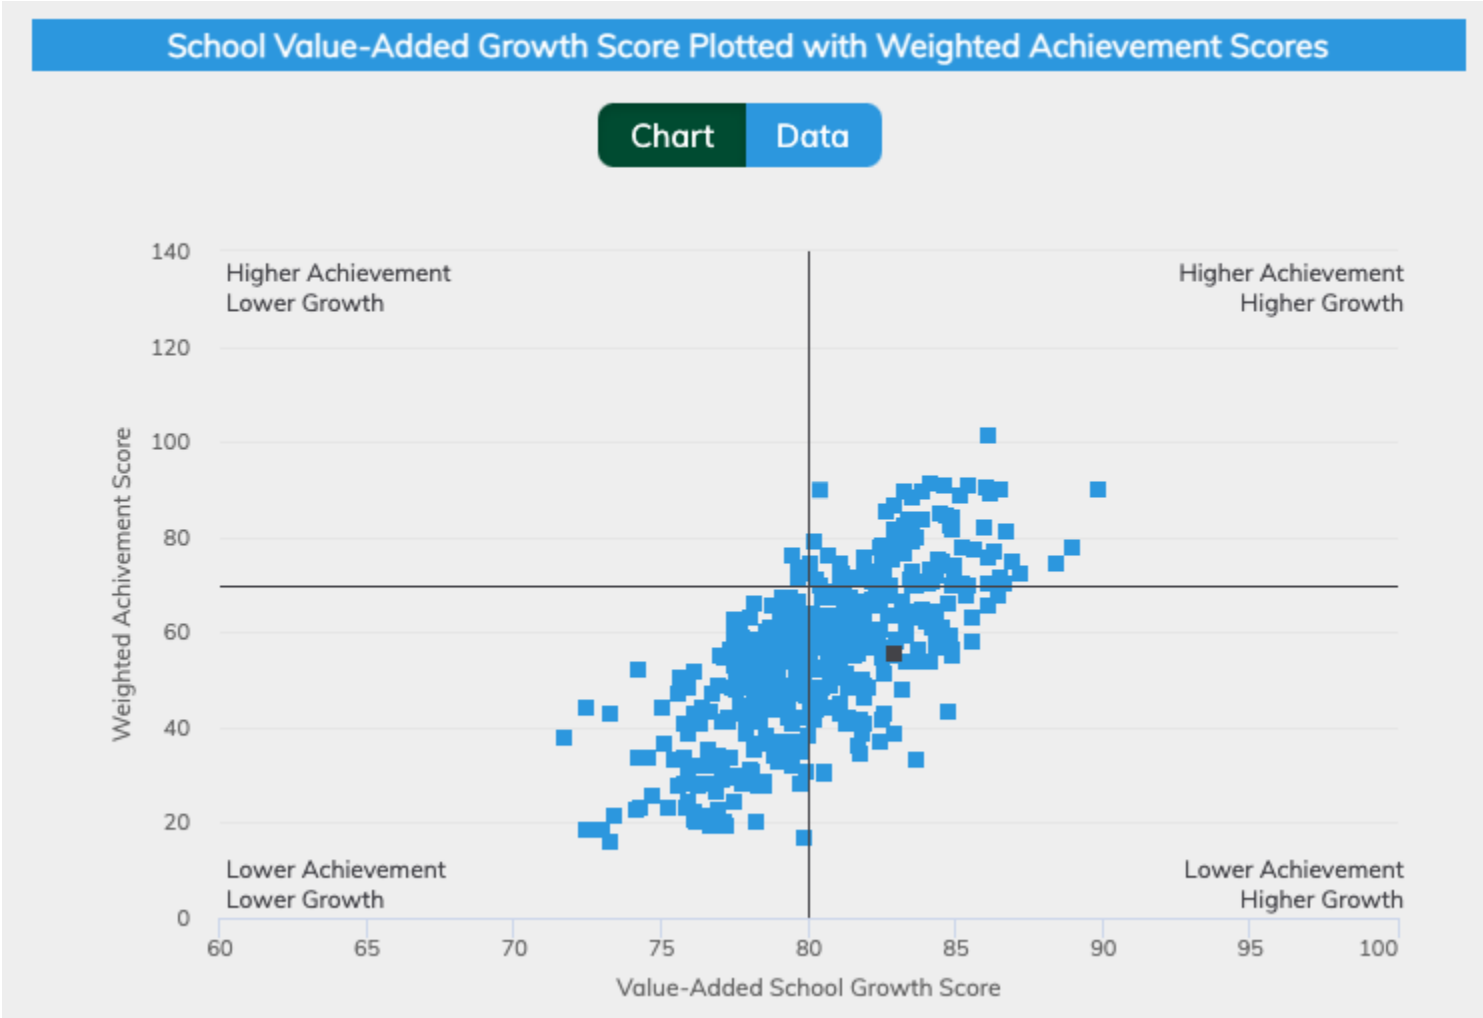

LISA ACADEMY NORTH ELEMENTARY SCHOOL 22-23