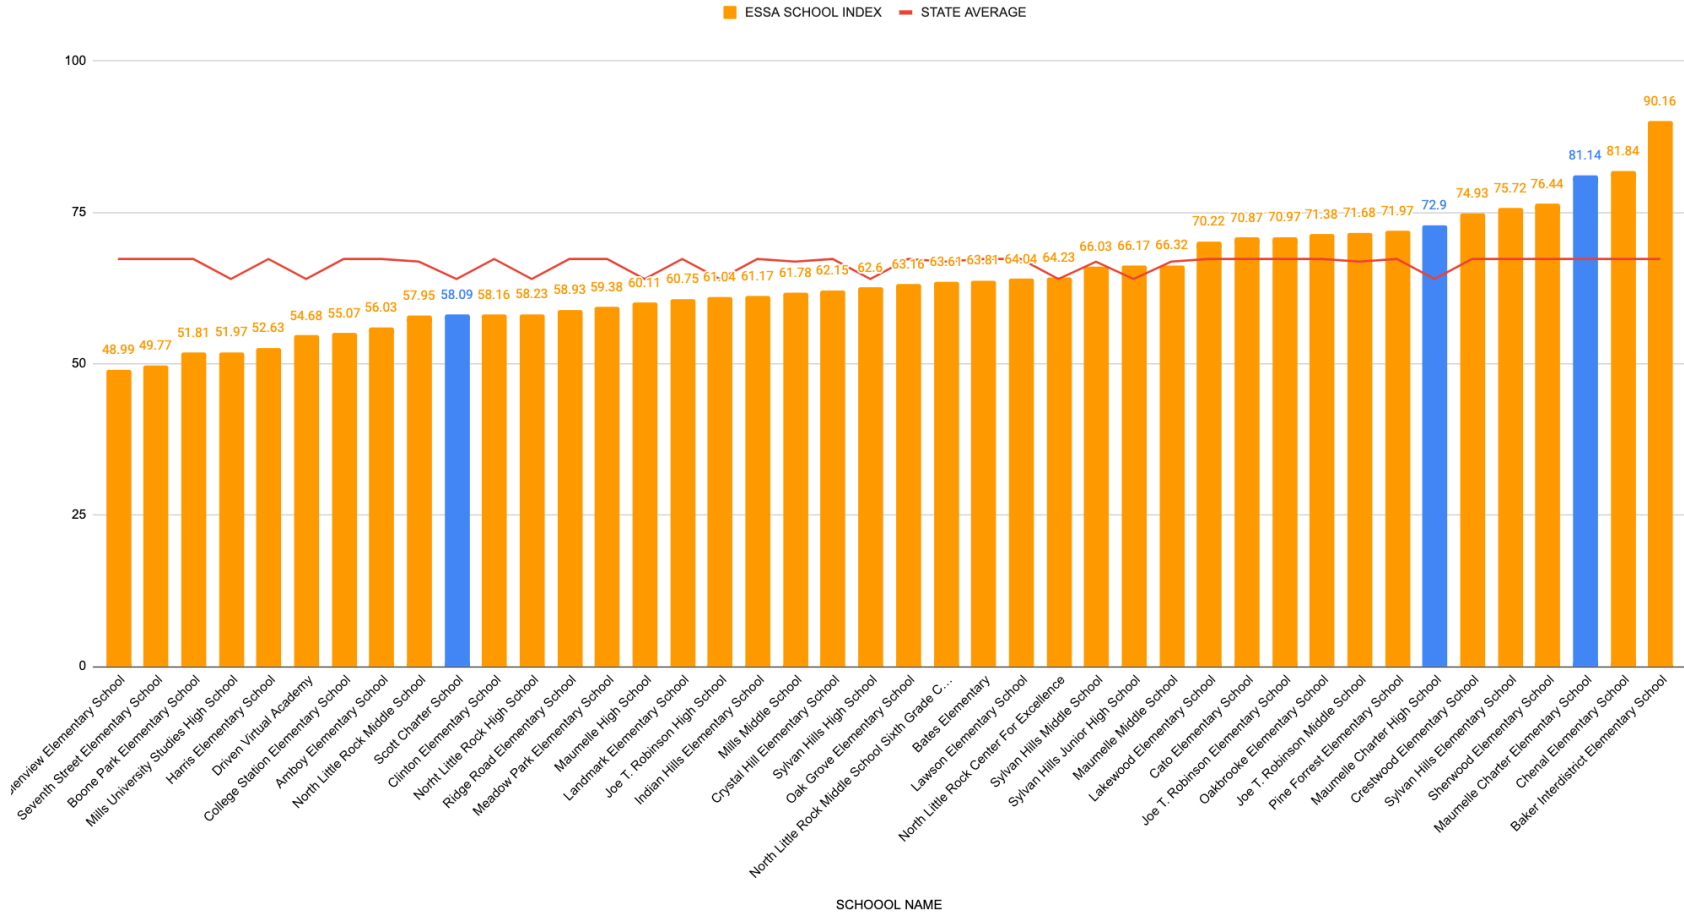

ESSA SCHOOL INDEX and STATE AVERAGE