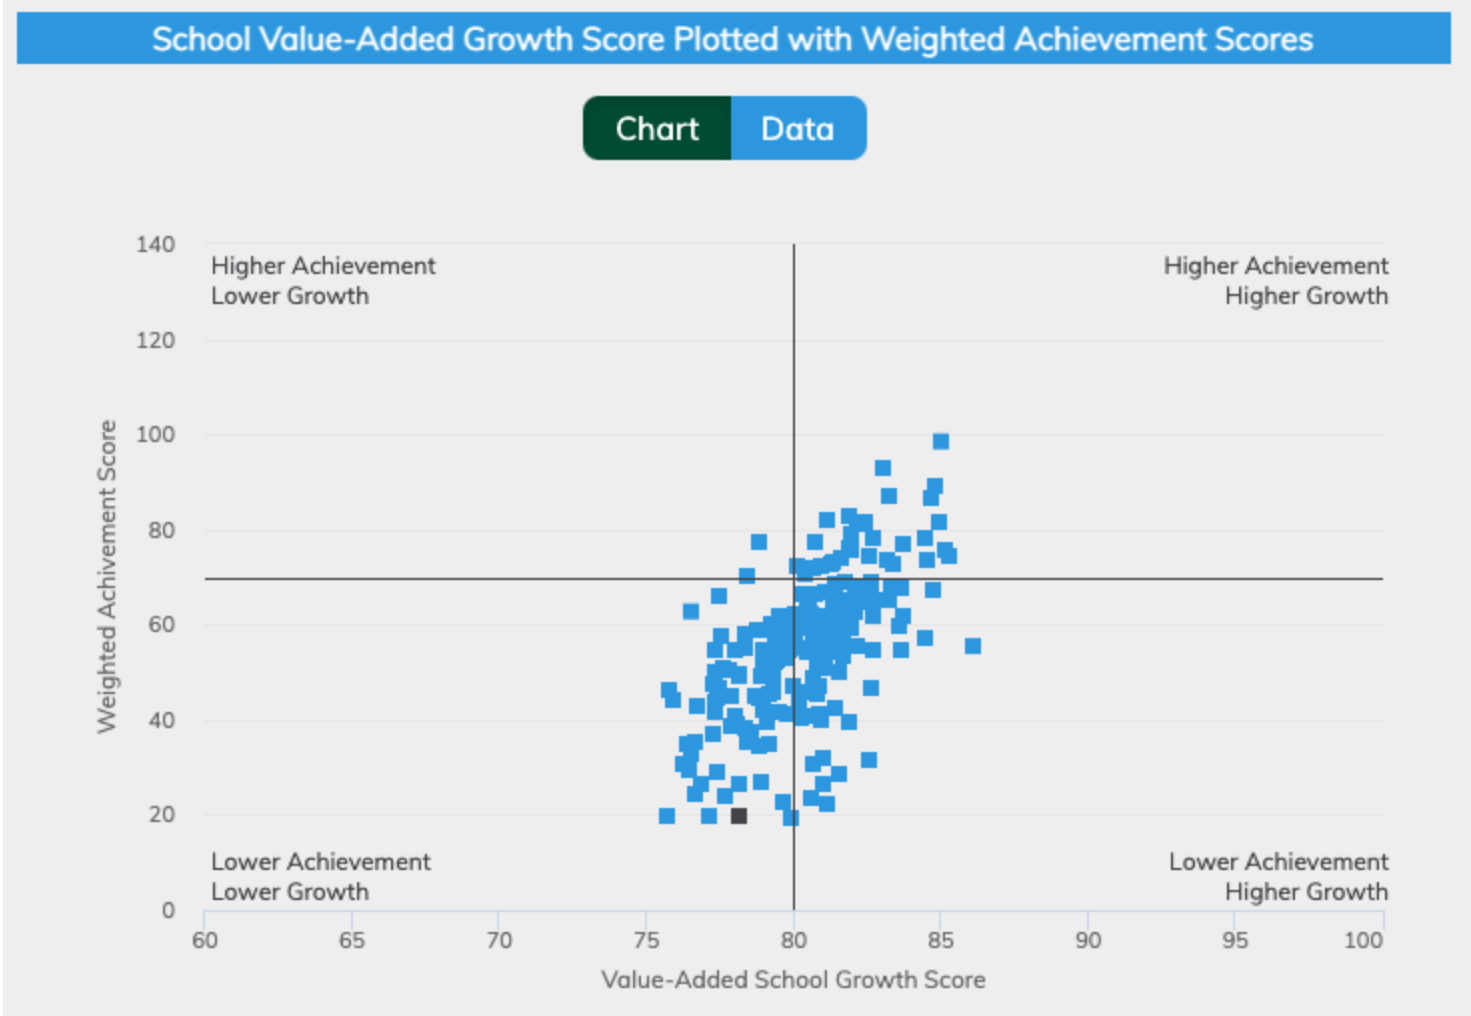

PINE BLUFF LIGHTHOUSE MIDDLE SCHOOL ACADEMY 21-22

Total Enrollment: 3,733 / Cap: 5,500

Arkansas Virtual Academy (6043700)

Charter School Name	Grade Span	Enrollment 2021-2022	Letter Grade 2021-22	ESSA School Index Score
Arkansas Virtual Academy Elementary	5-5	1348	F	57.1
Arkansas Virtual Academy Middle School	6-8	1079	D	60.38
Arkansas Virtual Academy High School	9-12	1496	D	56.43

RESIDENT DISTRICT DESCRIPTION	Total Enrollment	Percentage of Students Enrolled in Charter from the District	School Name	ESSA School Index
PULASKI COUNTY SPECIAL SCHOOL DISTRICT	198	3.4%	Little Rock Southwest High School	48.87
LITTLE ROCK SCHOOL DISTRICT	180	3.1%	Watson Elementary School	49.51
JONESBORO SCHOOL DISTRICT	123	2.1%	M.L. King Elementary School	49.74
CONWAY SCHOOL DISTRICT	122	2.1%	Washington Elementary School	49.75
BRYANT SCHOOL DISTRICT	99	1.7%	Baseline Elementary School	50.28
NORTH LITTLE ROCK SCHOOL DISTRICT	91	1.5%	Mabelvale Elementary School	50.3
CABOT SCHOOL DISTRICT	87	1.5%	Stephens Elementary School	50.4
PINE BLUFF SCHOOL DISTRICT	81	1.4%	J.A. Fair K-8 Preparatory School	51.06
FORT SMITH SCHOOL DISTRICT	78	1.3%	Microsociety Magnet School	51.83
BENTONVILLE SCHOOL DISTRICT	78	1.3%	Mills University Studies High School	51.97