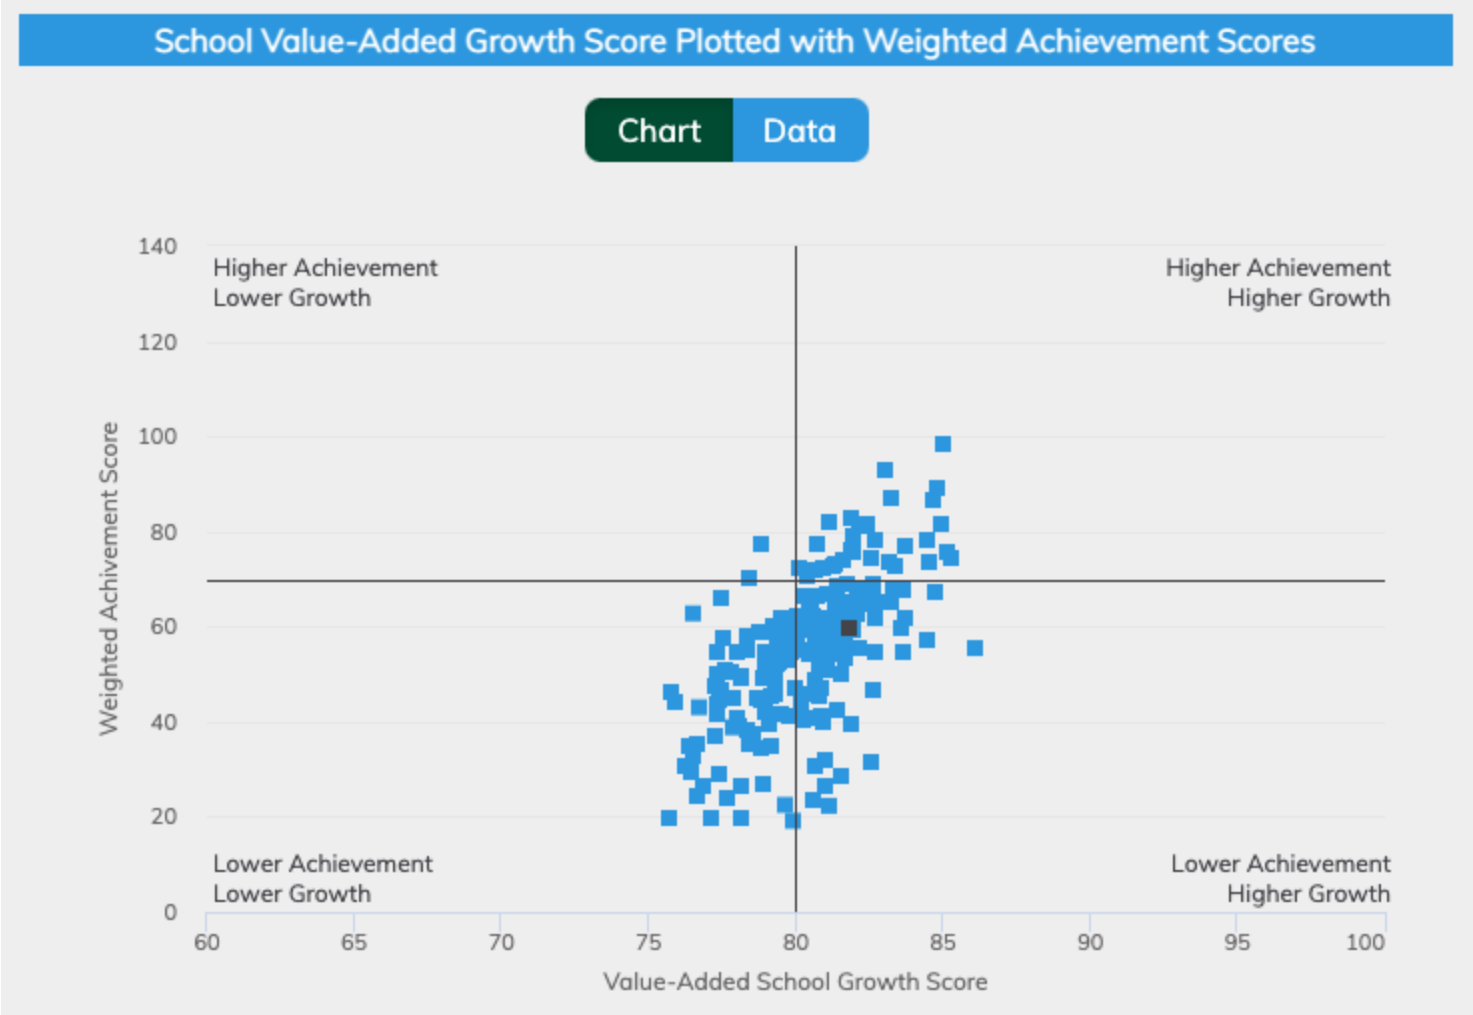

LISA ACADEMY WEST MIDDLE SCHOOL 21-22

Total Enrollment: 390 / Cap: 520

SCHOLARMADE ACHIEVEMENT ACADEMY (6060700)

Charter School Name	Grade Span	Enrollment 2021-2022	Letter Grade 2021-22	ESSA School Index Score
Ivy Hill Academy of Scholarship	K-3	189	D	62.8
Nichols Intermediate Academy of Leadership	4-6	135	F	55.29
Prodigy Preparatory Academy of Service	7-9	67	D	54.76

RESIDENT DISTRICT DESCRIPTION	Total Enrollment	Percentage	School Name	ESSA School Index
Little Rock School District	332	85%	Little Rock Southwest High School	48.87
North Little Rock School District	25	6.4%	Watson Elementary School	49.51
Jacksonville North Pulaski School District	4	1%	M.L. King Elementary School	49.74
Pulaski County Special School District	26	6.6%	Washington Elementary School	49.75
Bryant School District	3	.07%	Baseline Elementary School	50.28
Total Number of Students	390		Mabelvale Elementary School	50.3
			Stephens Elementary School	50.4
			J.A. Fair K-8 Preparatory School	51.06
			McDermott Elementary School	53.15
			Meadowcliff Elementary School	53.59
			Brady Elementary School	53.64
			Bale Elementary	53.76