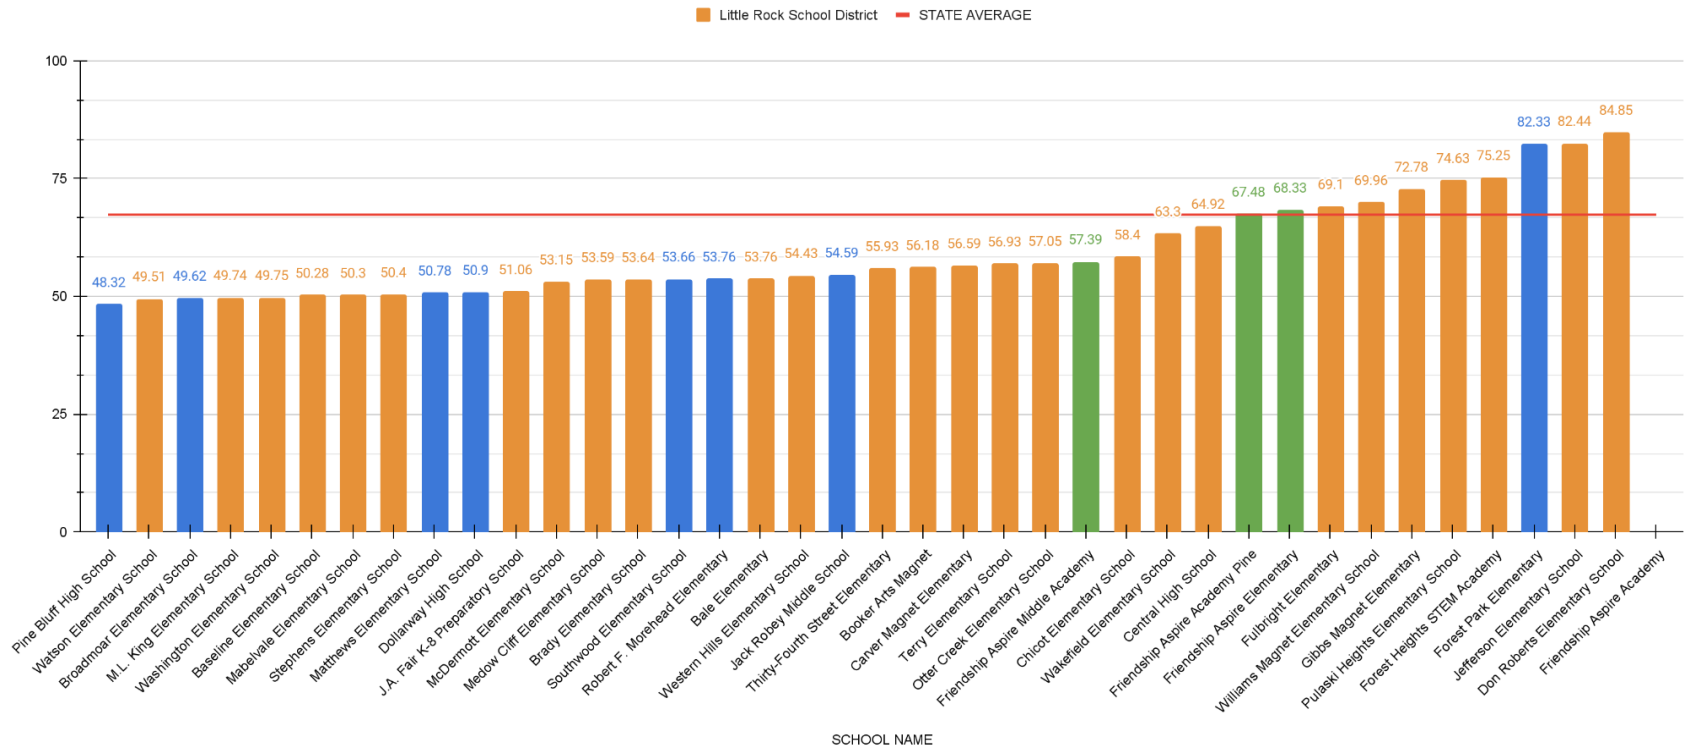

ESSA SCHOOL INDEX