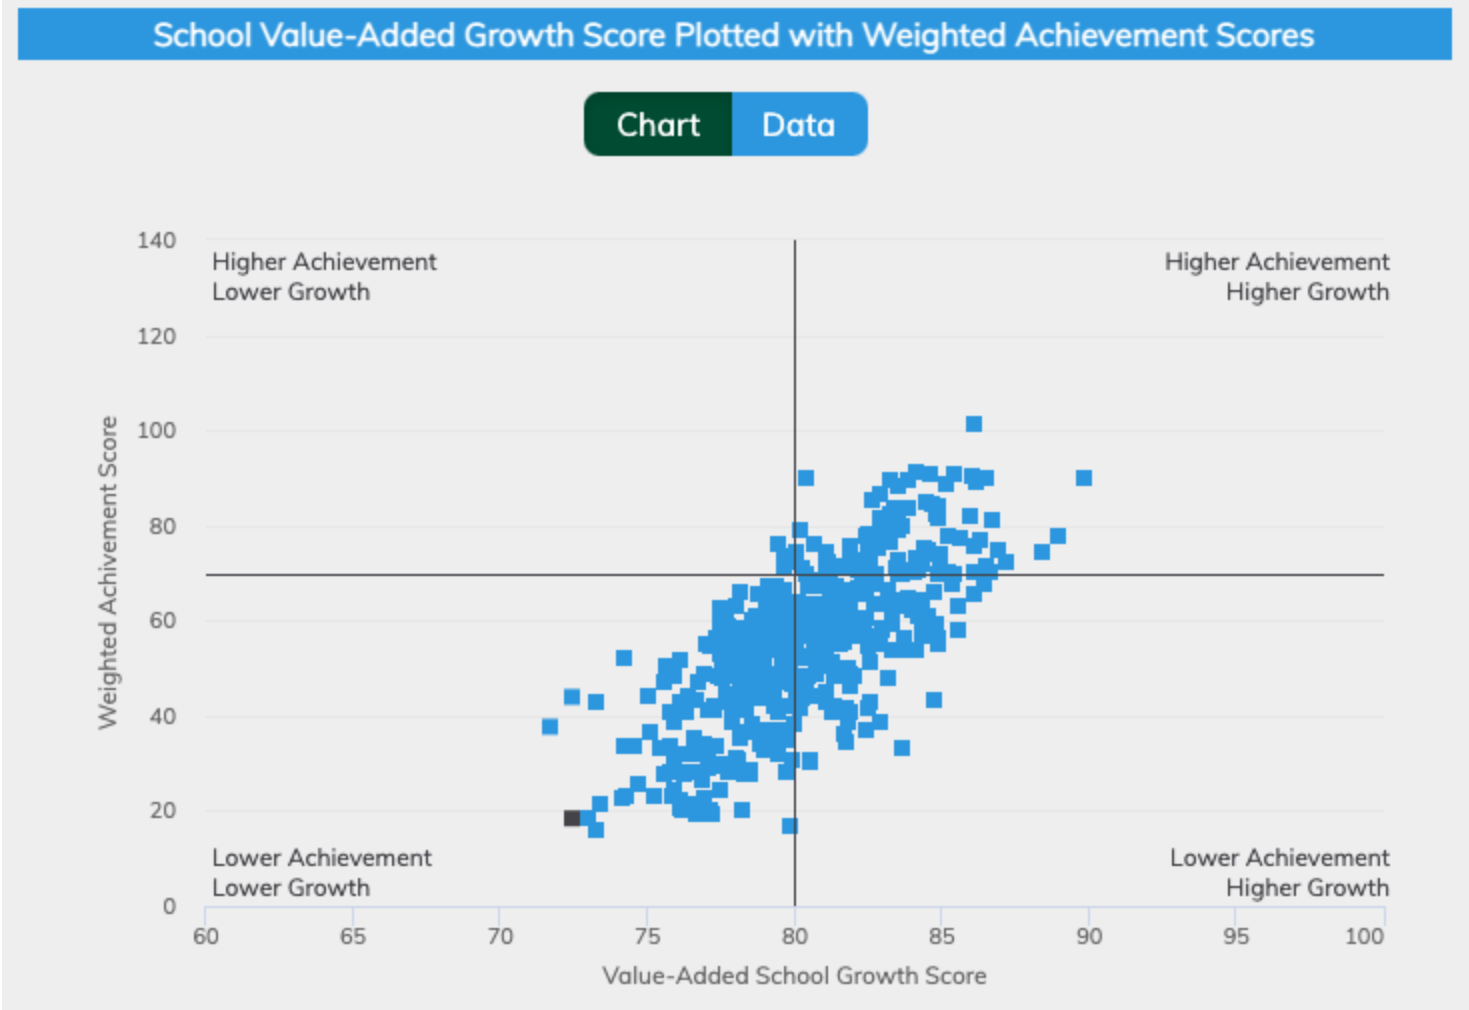

HOPE ACADEMY OF NORTHWEST ARKANSAS 21-22

IMBODEN ACHIEVEMENT ACADEMY (3048701)

Charter School Name	Grade Span	Enrollment 2021-2022	Letter Grade 2021-22	ESSA School Index Score
Imboden Charter School	K-8	54	D	63.33

RESIDENT DISTRICT DESCRIPTION	Total Enrollment	Percentage	School Name	ESSA School Index
SLOAN-HENDRIX SCHOOL DISTRICT	21	33%	Sloan-Hendrix School District	66.33
POCAHONTAS SCHOOL DISTRICT	20	32%	Pocahontas Upper Elementary School	64.04
			Pocahontas Elementary School	62.79
			Pocahontas Junior High School	62.7
LAWRENCE COUNTY SCHOOL DISTRICT	17	27%	Walnut Ridge Elementary	63.97
HOXIE SCHOOL DISTRICT	3	4%		
CAVE CITY SCHOOL DISTRICT	2	3%		
Total Number of Students	63