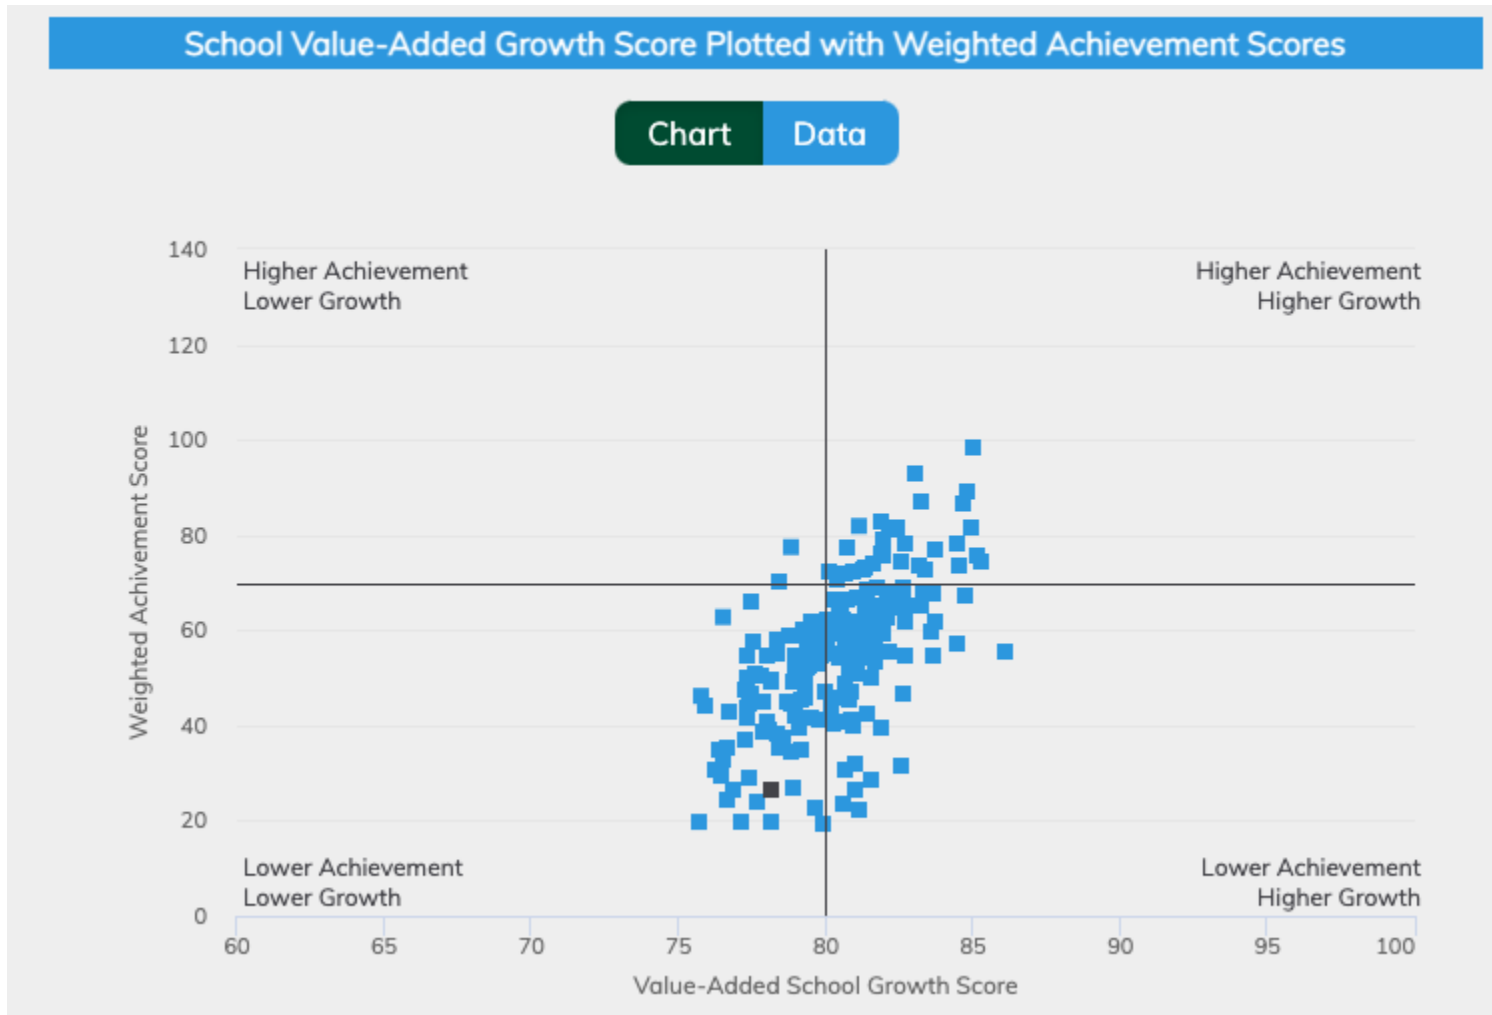

ESSA SCHOOL INDEX

IVY HILL ACADEMY OF SCHOLARSHIP 21-22

NICOHOLS INTERMEDIATE ACADEMY OF LEADERSHIP 21-22

PRODIGY PREPARATORY ACADEMY OF SERVICE 21-22

Westwind (6063700)

Charter School Name	Grade Span	Enrollment 2021-2022	Letter Grade 2021-22	ESSA School Index Score
Westwind School For the Performing Arts	6-8	63	D	61.22