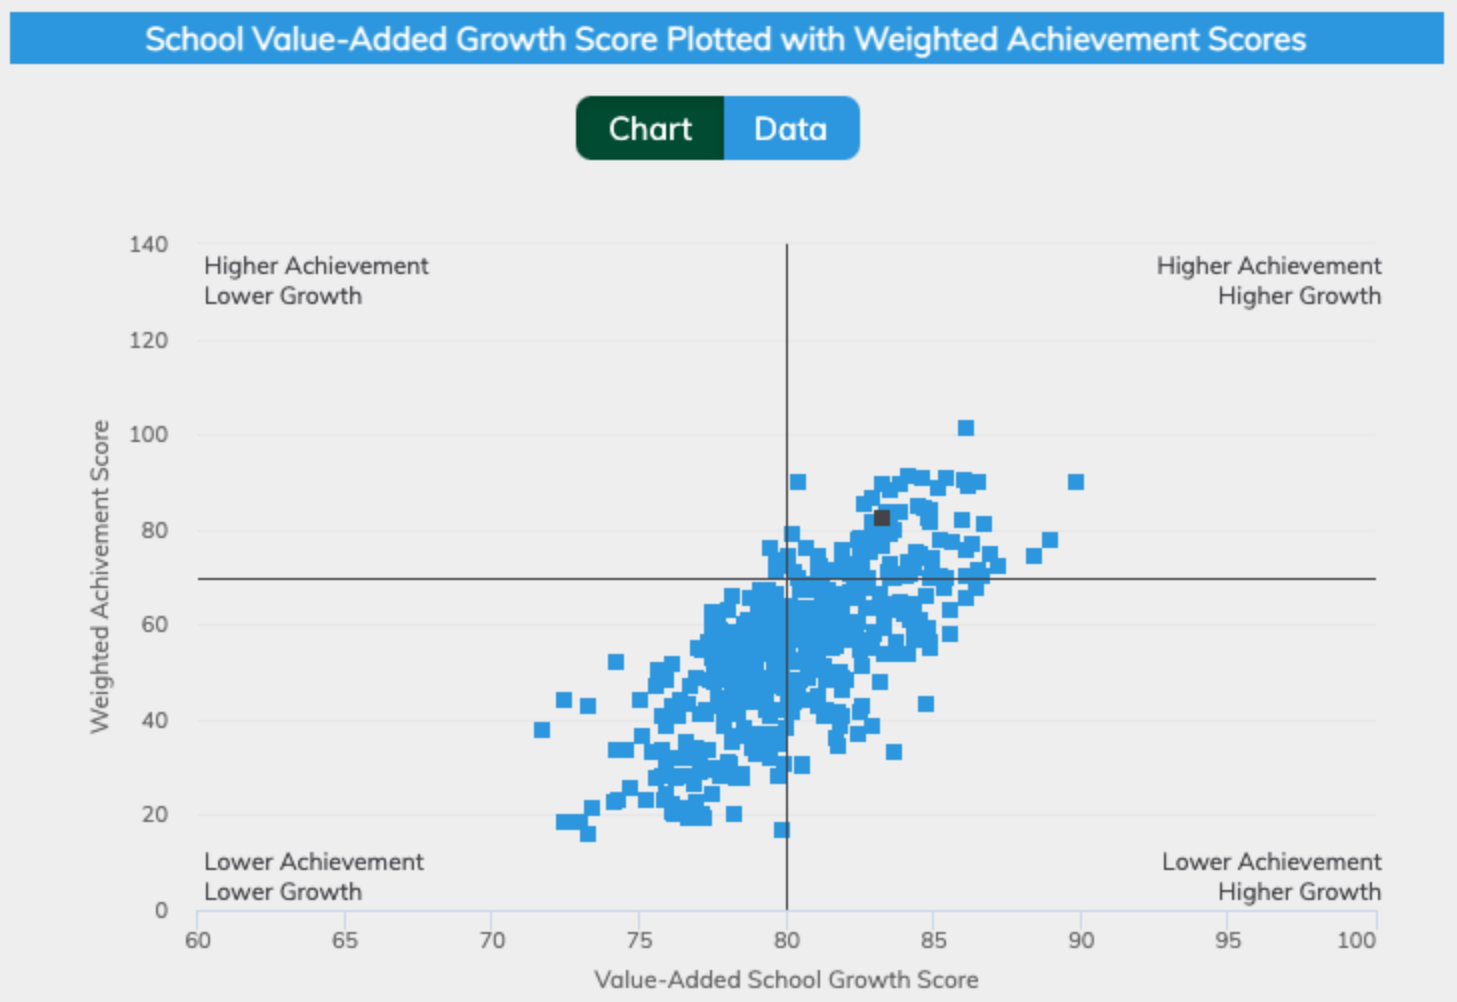

MAUMELLE CHARTER ELEMENTARY 21-22