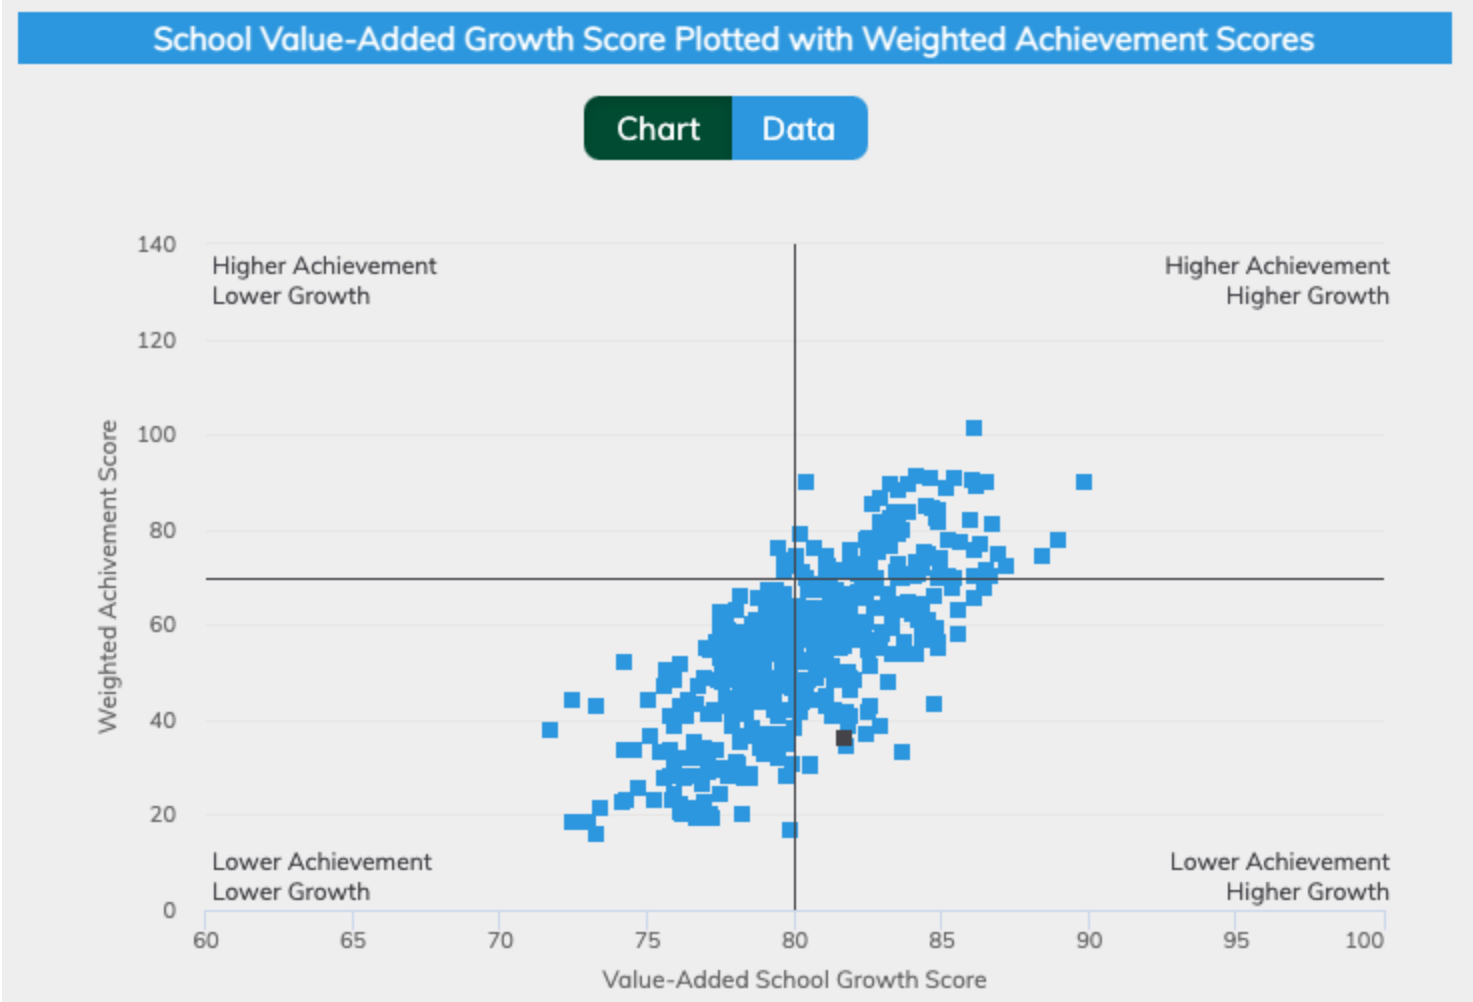

KIPP DELTA ELEMENTARY LITERACY ACADEMY 21-22