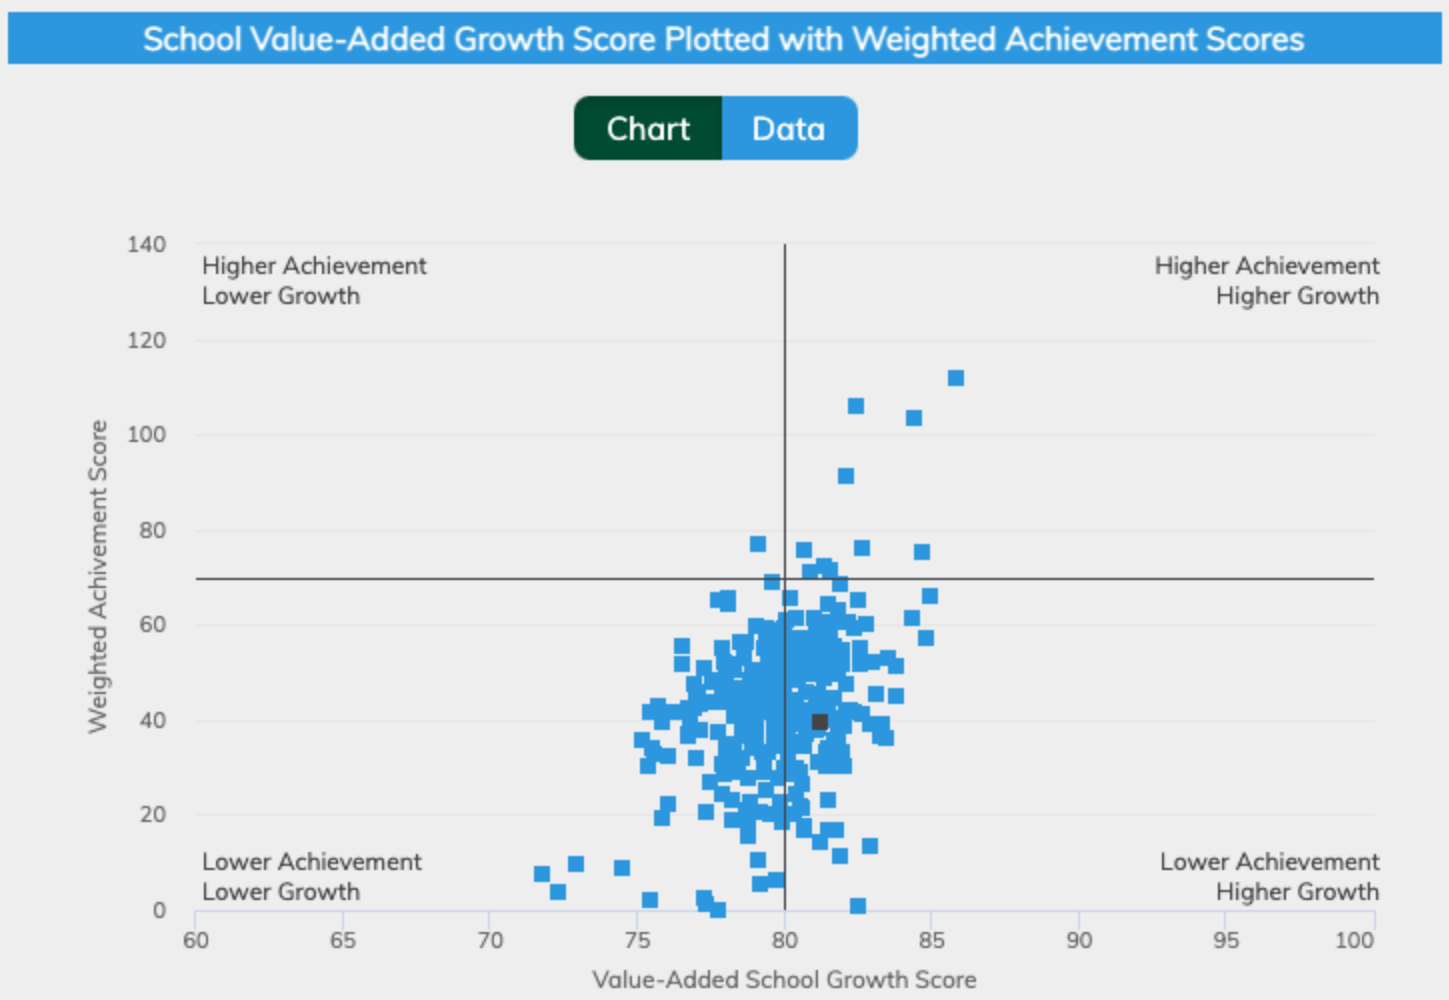

LISA ACADEMY WEST HIGH SCHOOL 21-22