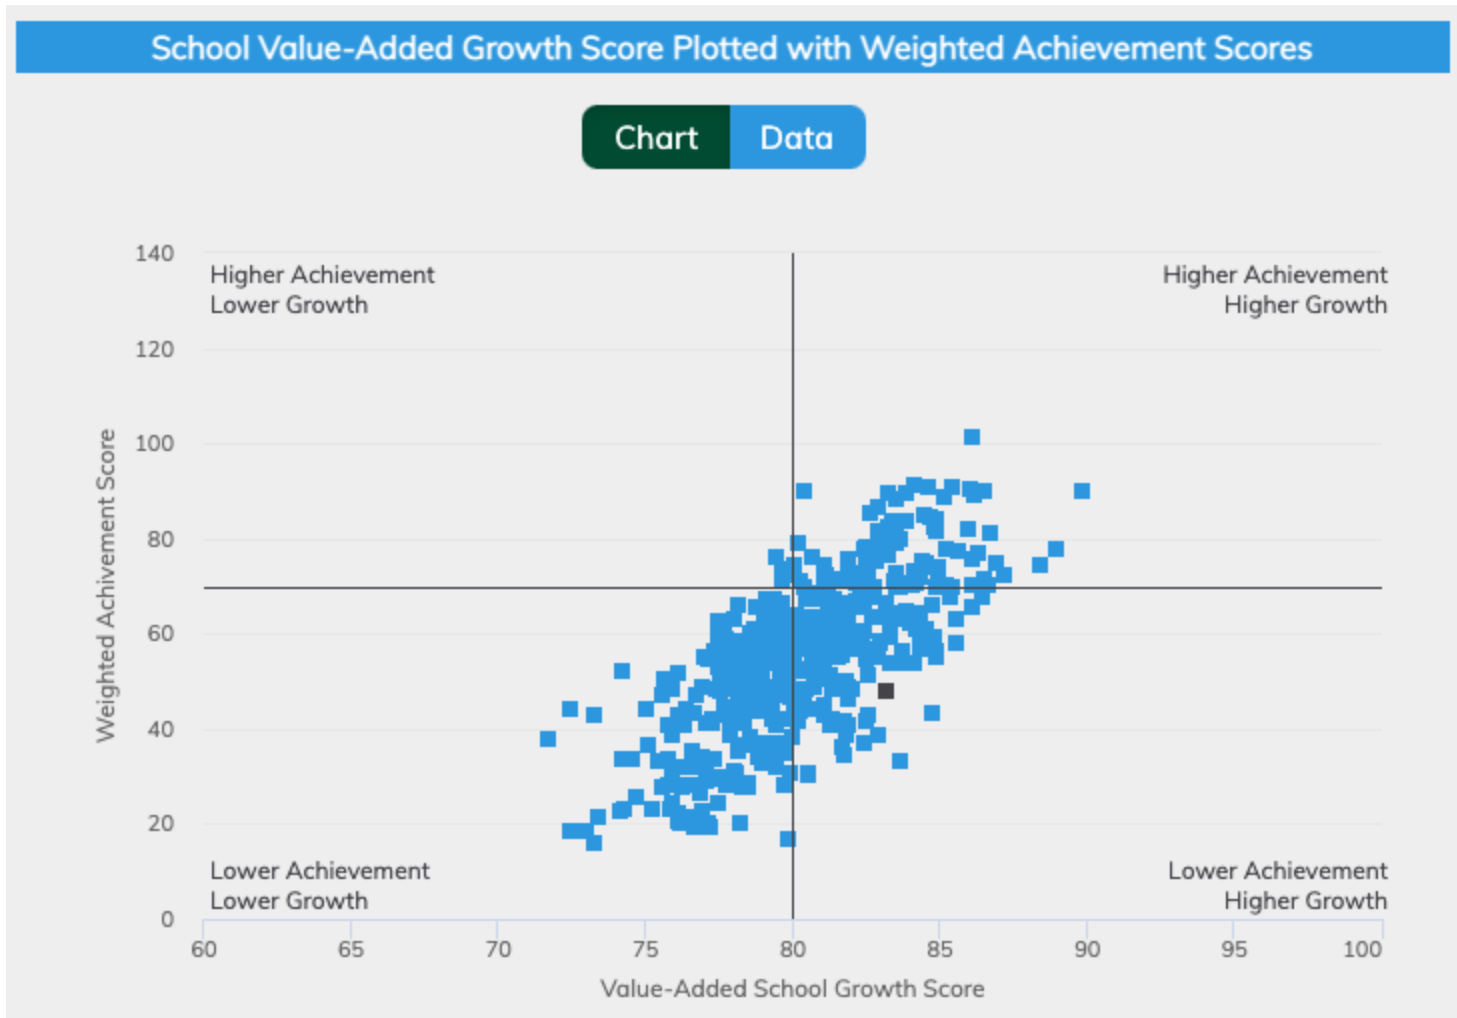

FRIENDSHIP ASPIRE ELEMENTARY ACADEMY OF LITTLE ROCK 21-22