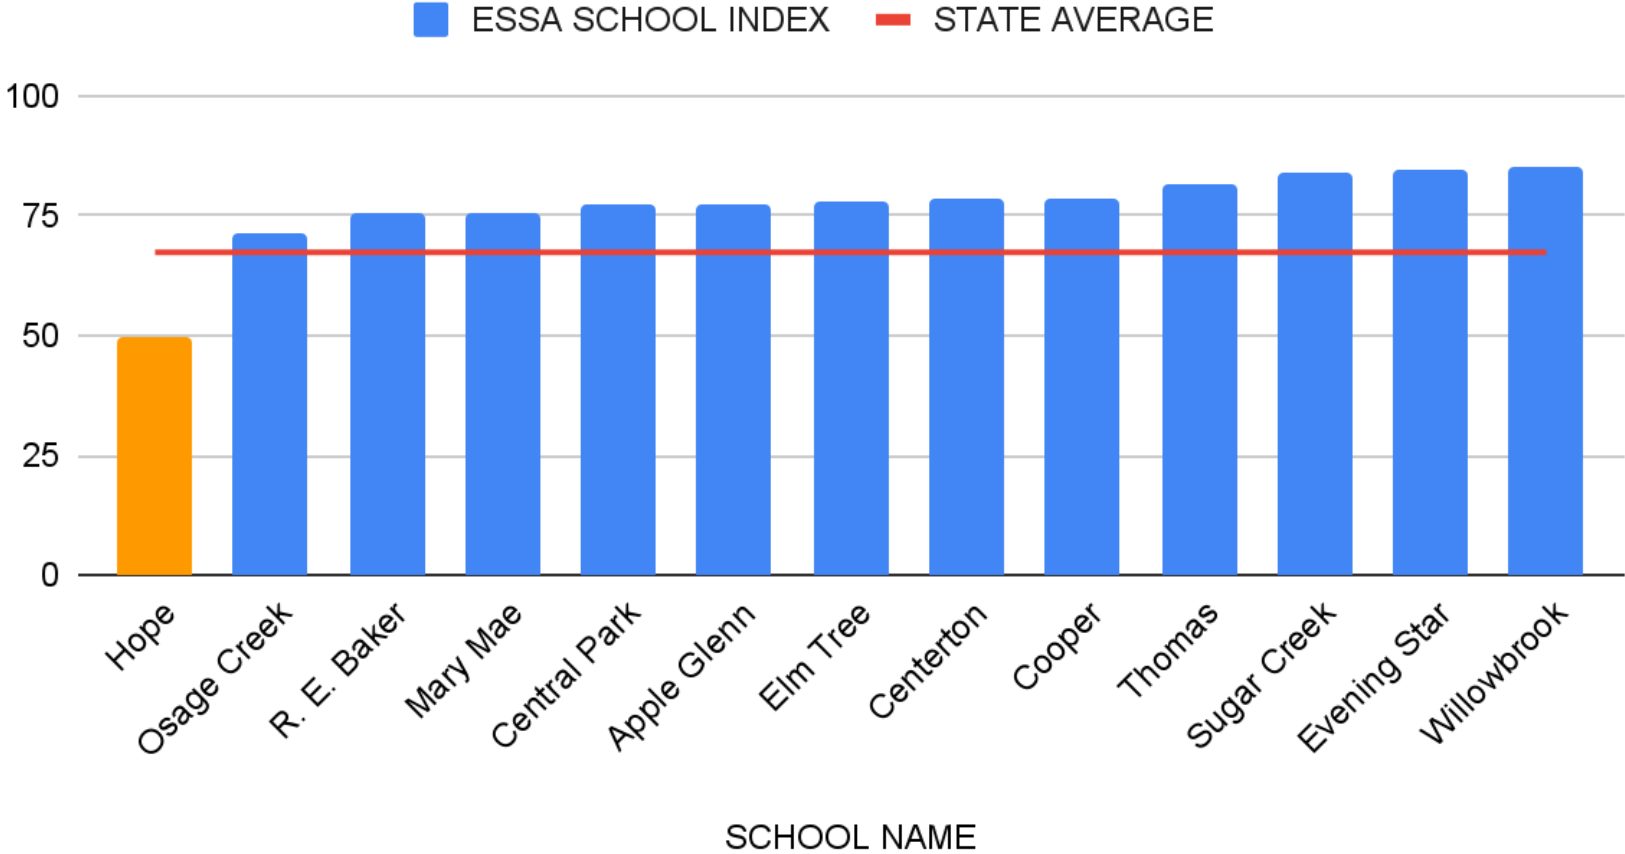

Total Enrollment: 51 / Cap: 60

Hope Academy of Northwest Arkansas (0445701)

Charter School Name	Grade Span	Enrollment 2021-2022	Letter Grade 2021-22	ESSA School Index Score
Hope Academy of Northwest Arkansas	K-4	60	F	49.62

RESIDENT DISTRICT DESCRIPTION	Total Enrollment	Percentage of Students Enrolled in Charter from the District	School Name	ESSA School Index
Bentonville School District	37	73%	Osage Creek Elementary	71.41
Rogers School District	8	16%	R. E. Baker Elementary School	75.49
Springdale School District	2	4%	Mary Mae Jones Elementary	75.61
Fayetteville School District	1	2%	Central Park at Morning Star	77.56
Gentry School District	1	2%	Apple Glenn Elementary	77.62
Decatur School District	1	2%	Elm Tree Elementary	78.11
Greenbrier School District	1	2%	Centerton Gamble Elementary School	78.68
Total Number of Students Enrolled 2022-2023	51		Cooper Elementary	78.71
			Thomas Jefferson Elementary School	81.31
			Sugar Creek Elementary School	83.92
			Evening Star Elementary	84.7
			Willowbrook Elementary School	84.94

ESSA SCHOOL INDEX and STATE AVERAGE