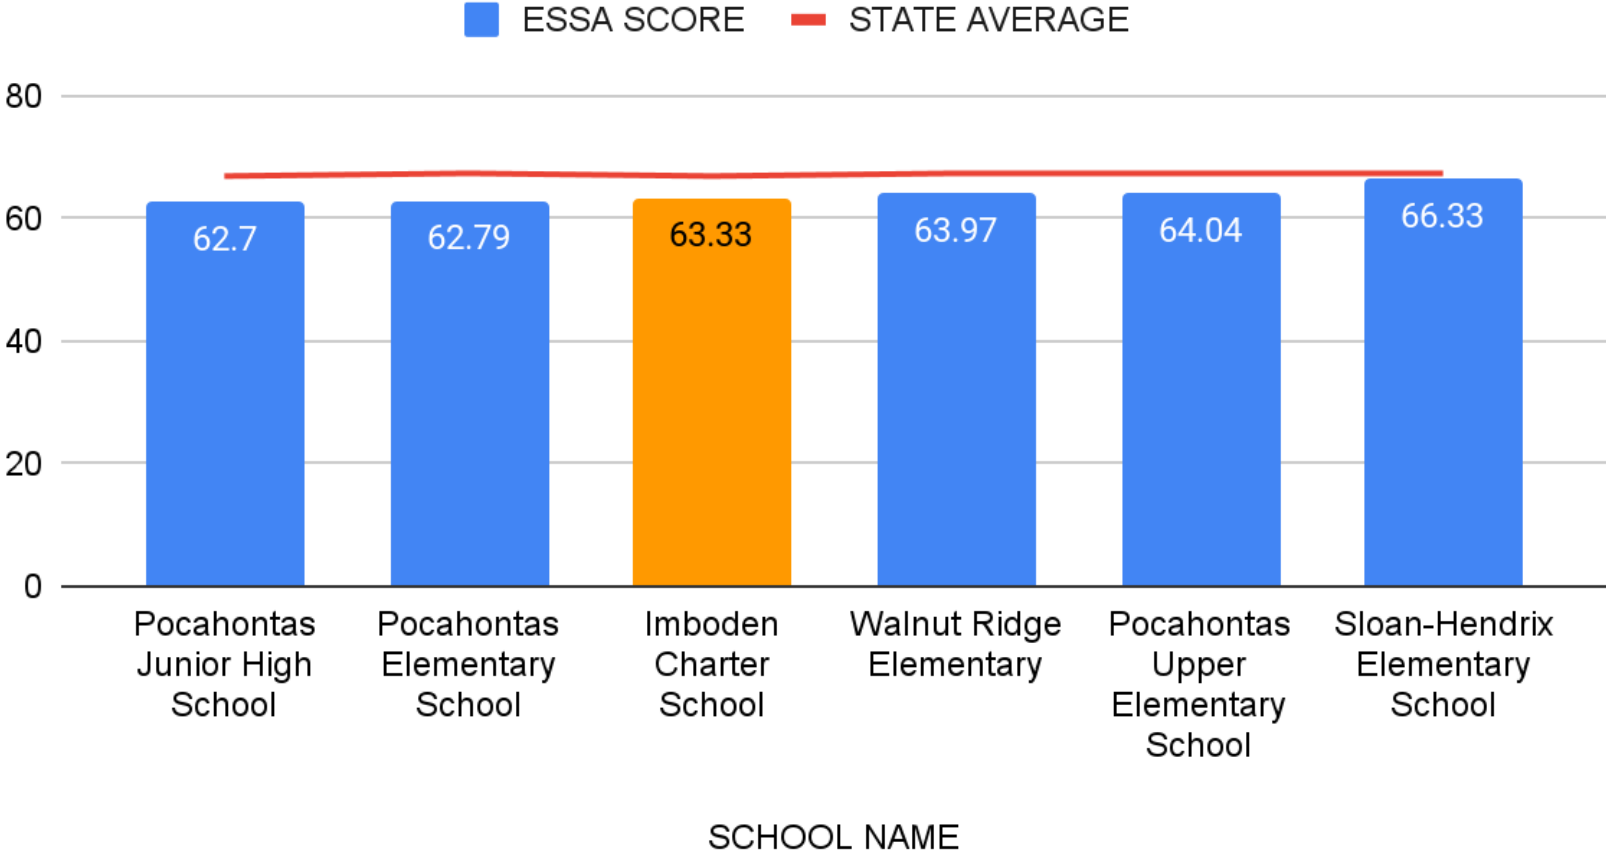

IMBODEN ACHIEVEMENT ACADEMY (3048701)

Charter School Name	Grade Span	Enrollment 2021-2022	Letter Grade 2021-22	ESSA School Index Score
Imboden Charter School	K-8	54	D	63.33

RESIDENT DISTRICT DESCRIPTION	Total Enrollment	Percentage	School Name	ESSA School Index
SLOAN-HENDRIX SCHOOL DISTRICT	21	33%	Sloan-Hendrix School District	66.33
POCAHONTAS SCHOOL DISTRICT	20	32%	Pocahontas Upper Elementary School	64.04
			Pocahontas Elementary School	62.79
			Pocahontas Junior High School	62.7
LAWRENCE COUNTY SCHOOL DISTRICT	17	27%	Walnut Ridge Elementary	63.97
HOXIE SCHOOL DISTRICT	3	4%		
CAVE CITY SCHOOL DISTRICT	2	3%		
Total Number of Students	63			

ESSA SCORE and STATE AVERAGE