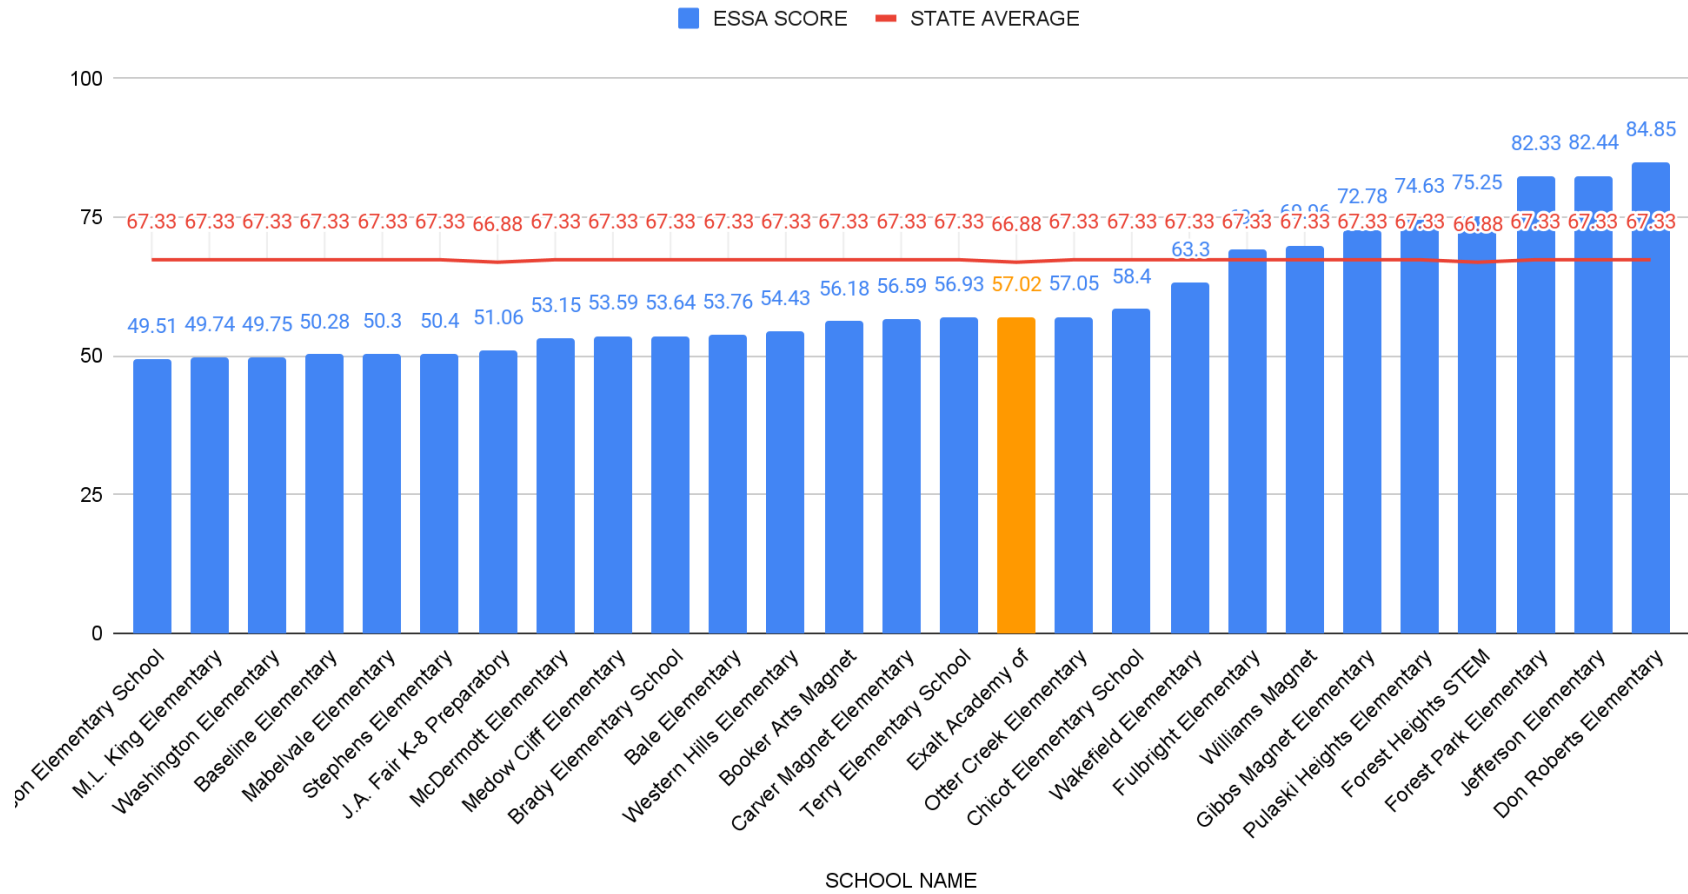

ESSA SCORE and STATE AVERAGE