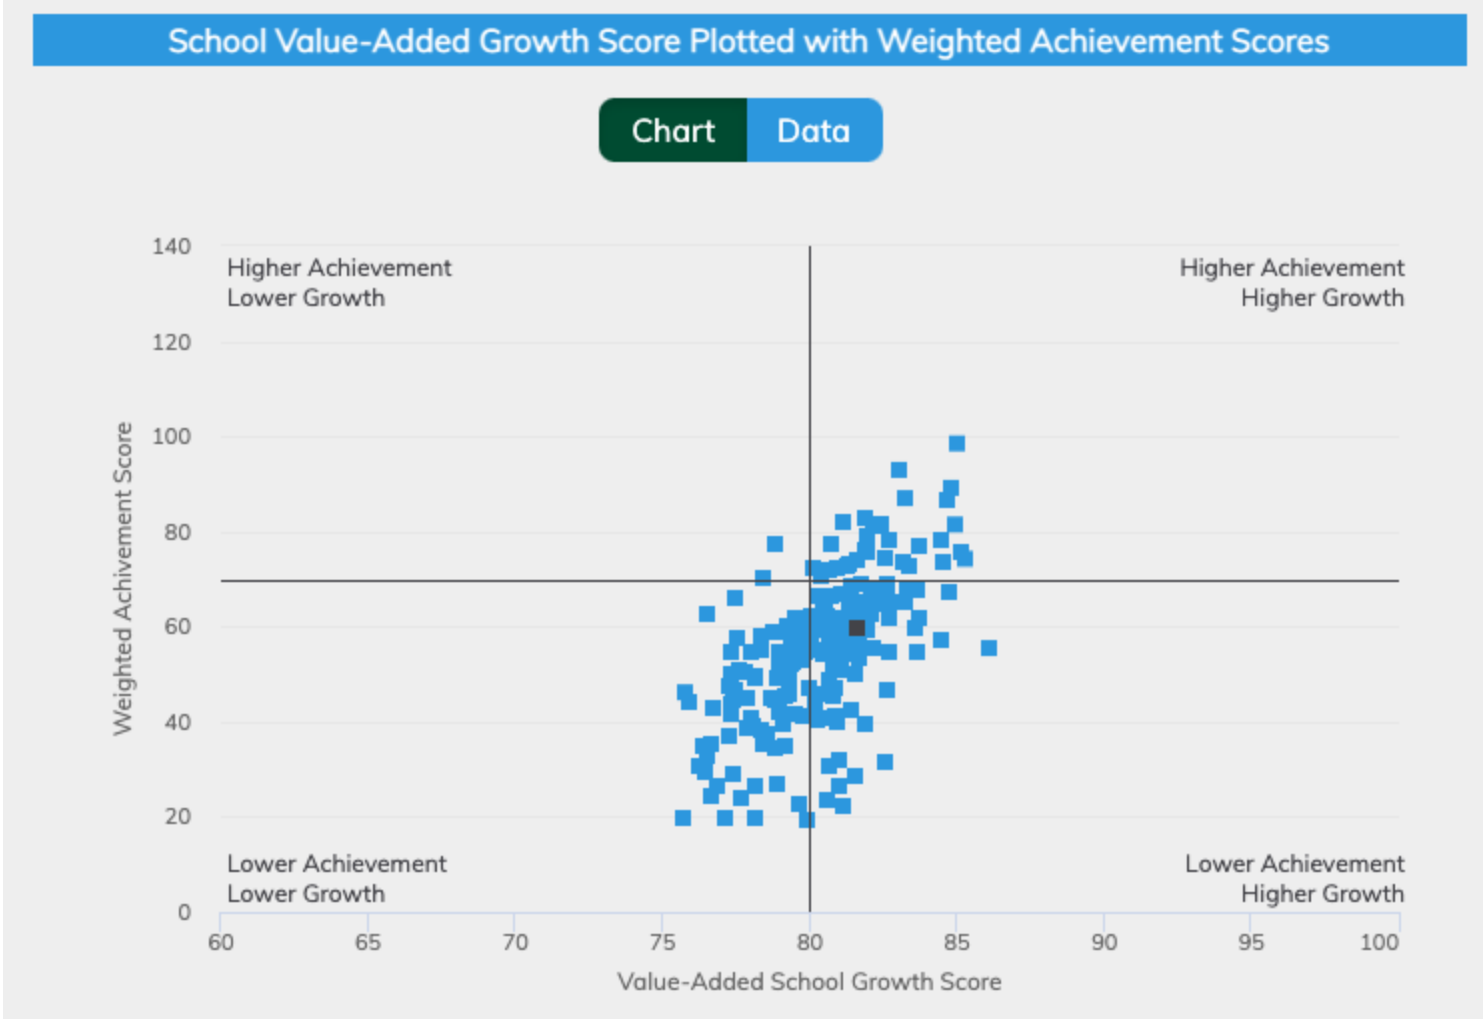

ESSA SCHOOL INDEX and STATE AVERAGE

CAPITAL CITY LIGHTHOUSE ACADEMY 21-22

JACKSONVILLE LIGHTHOUSE ELEMENTARY ACADEMY 21-22

JACKSONVILLE LIGHTHOUSE FLIGHTLINE ACADEMY 21-22

JACKSONVILLE LIGHTHOUSE HIGH SCHOOL ACADEMY 21-22