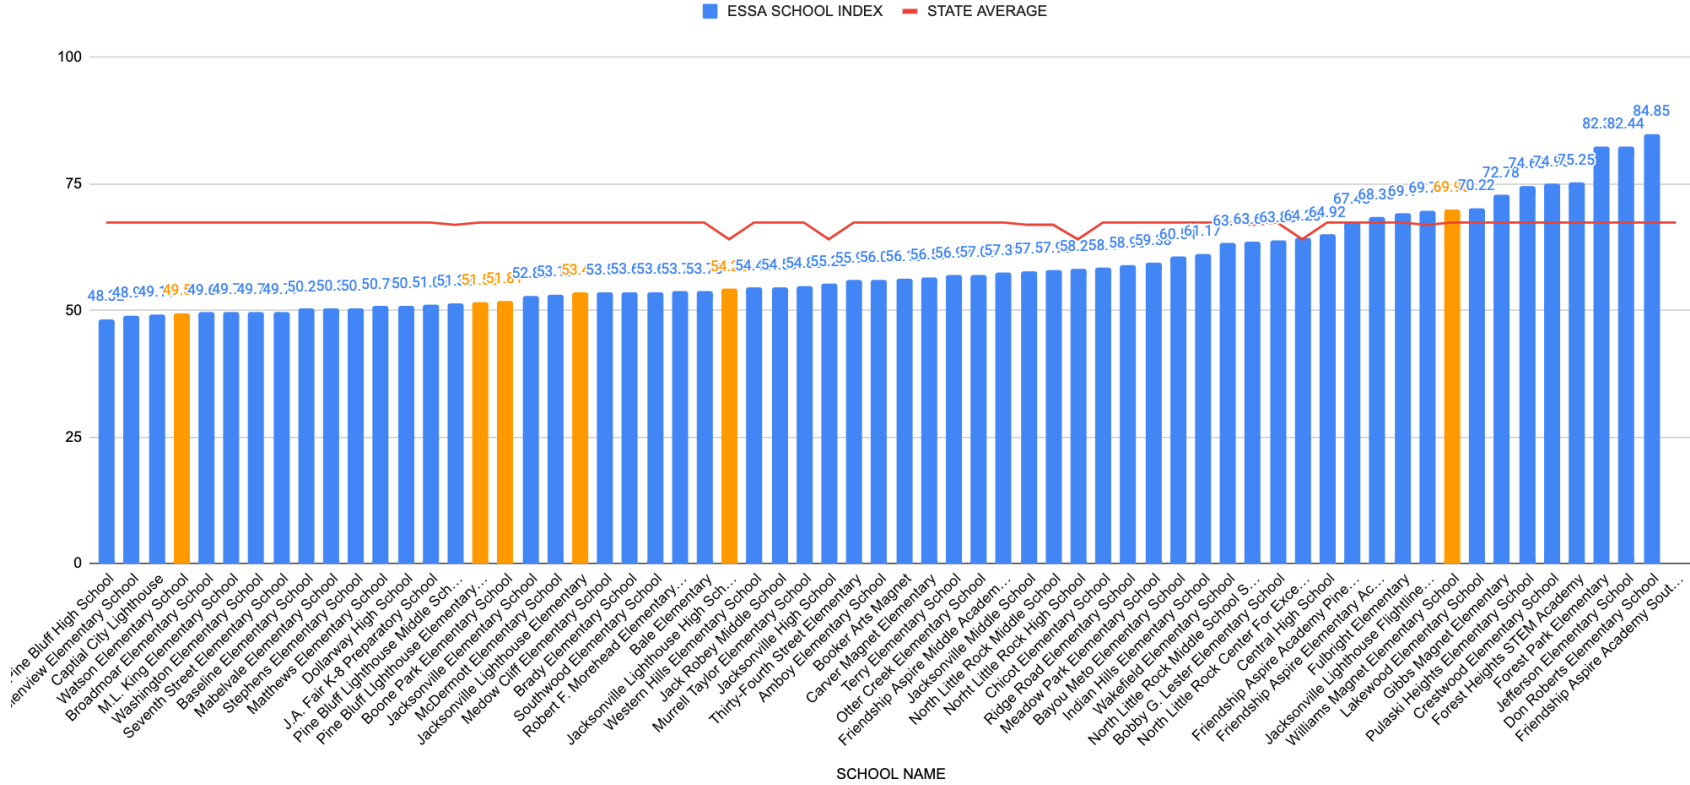

ESSA SCHOOL INDEX and STATE AVERAGE