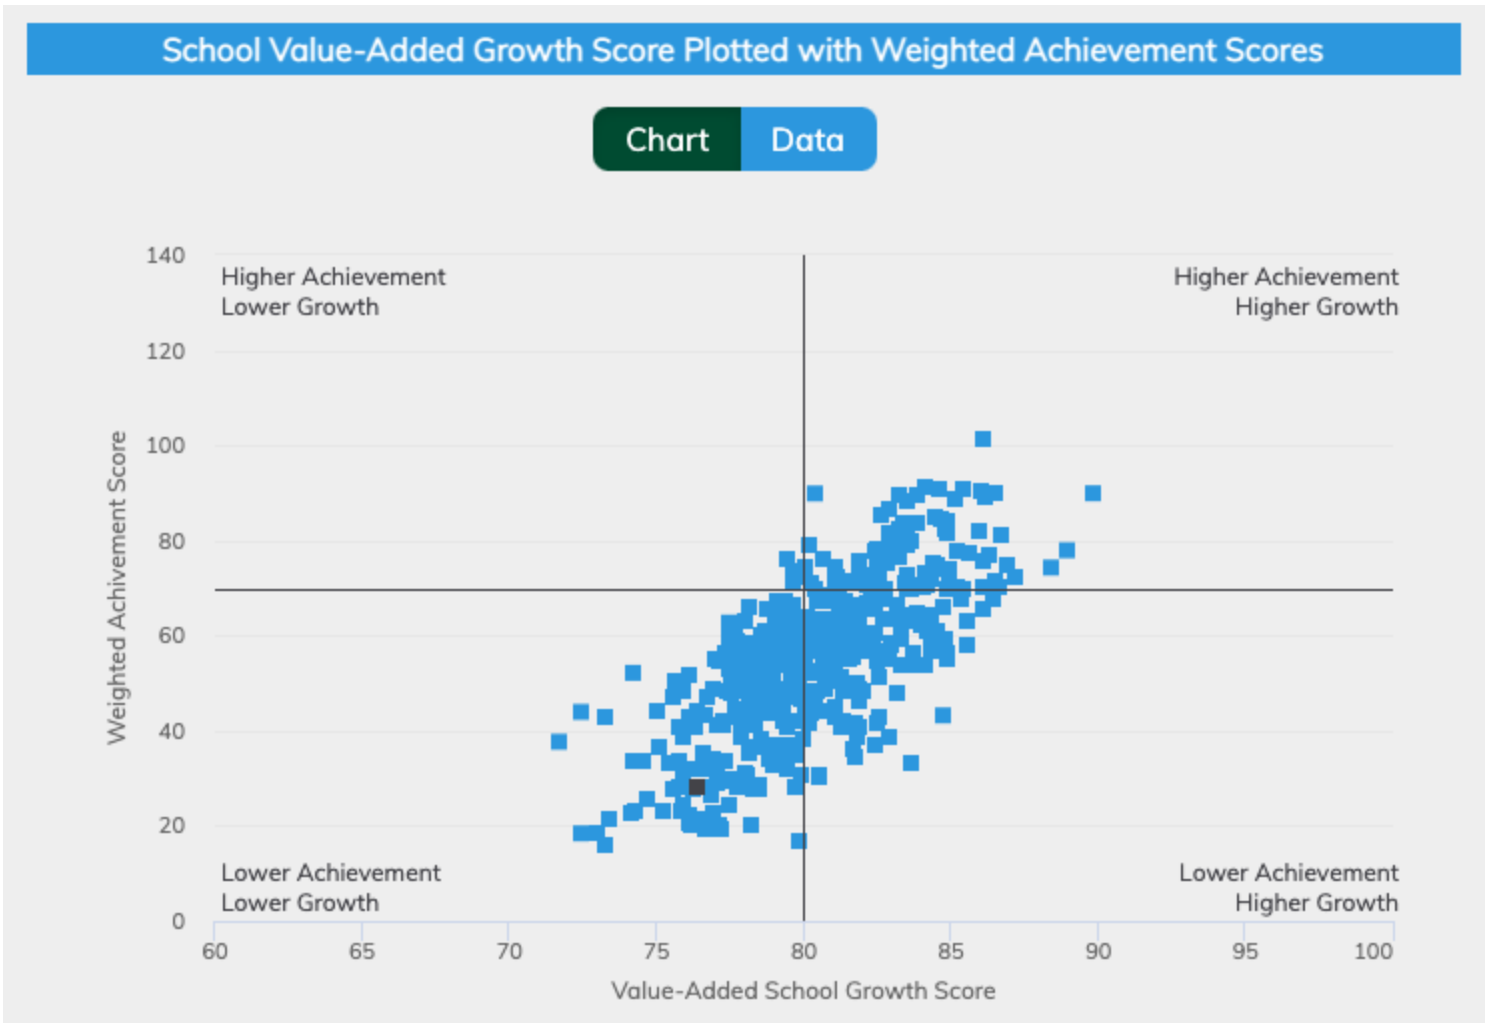

JACKSONVILLE LIGHTHOUSE ELEMENTARY ACADEMY 21-22