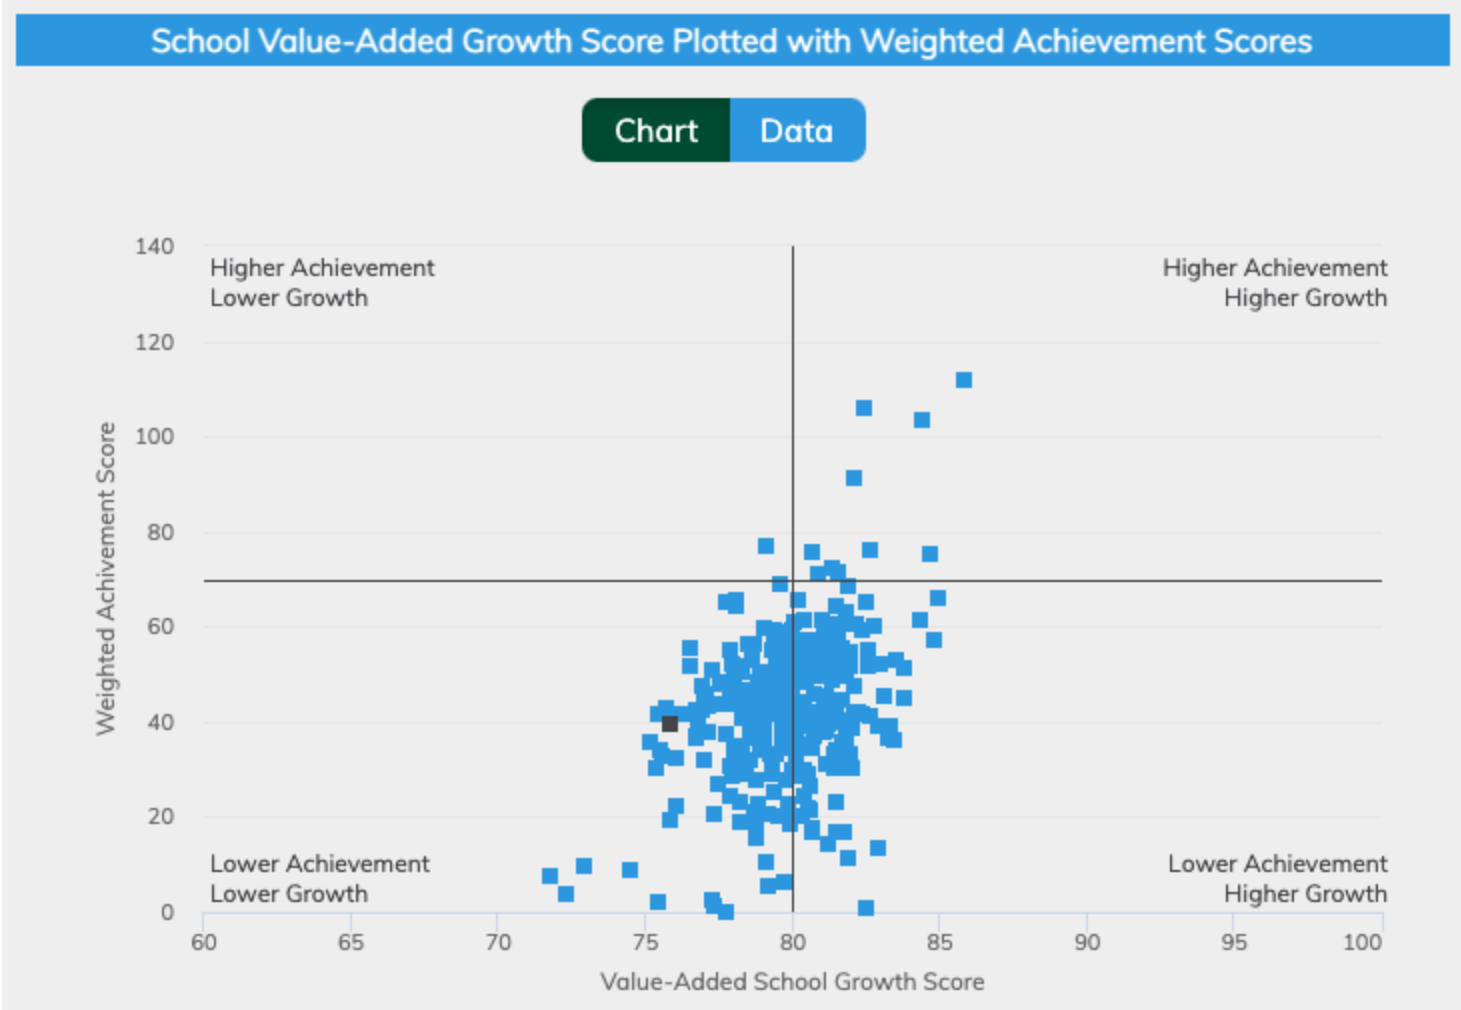

ARKANSAS CONNECTIONS ACADEMY HIGH SCHOOL 21-22

Total Enrollment: 962 / Cap: 2,394

Arkansas Lighthouse Academies (6050700)

Charter School Name	Grade Span	Enrollment 2021-2022	Letter Grade 2021-22	ESSA School Index Score
Capital City Lighthouse	K-5	120	F	49.15
Jacksonville Lighthouse Elementary	K-6	337	F	53.48
Jacksonville Lighthouse Flightline	5-8	151	C	69.74
Jacksonville Lighthouse High School	7-12	233	D	54.22
Pine Bluff Lighthouse Elementary	PK-6	154	F	51.48
Pine Bluff Lighthouse Middle School	7-8	58	F	51.32

RESIDENT DISTRICT DESCRIPTION	Total Enrollment	Percentage of Students Enrolled in Charter from the District	School Name	ESSA School Index
JACKSONVILLE NORTH PULASKI SCHOOL DISTRICT	562	58.4%	Pine Bluff High School	48.32
PINE BLUFF SCHOOL DISTRICT	202	21%	Glenview Elementary School	48.99
NORTH LITTLE ROCK SCHOOL DISTRICT	151	16%	Capital City Lighthouse	49.15
PULASKI COUNTY SPECIAL SCHOOL DISTRICT	25	3%	Watson Elementary School	49.51
CABOT SCHOOL DISTRICT	10	1%	Broadmoar Elementary School	49.62