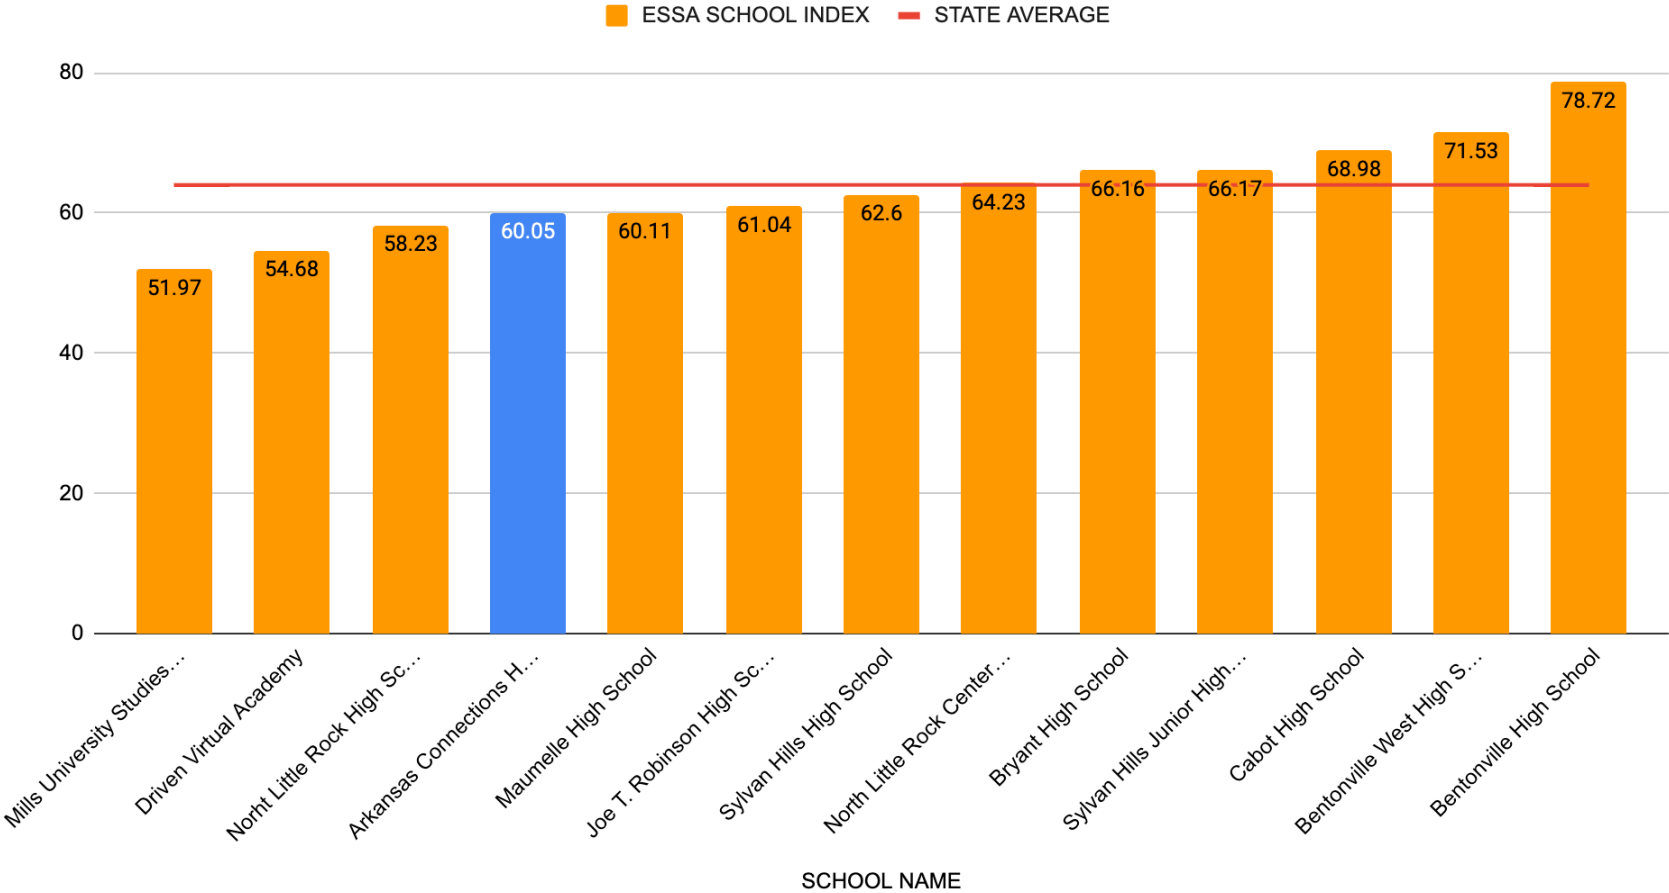

Total Enrollment: 3,390 / Cap: 5,500

NORFORK SCHOOL DISTRICT	2		
CALICO ROCK SCHOOL DISTRICT	2		
CLARENDON SCHOOL DISTRICT	2		
SCRANTON SCHOOL DISTRICT	2		
KIRBY SCHOOL DISTRICT	2		
SOUTH CONWAY COUNTY SCHOOL DISTRICT	2		
MAGAZINE SCHOOL DISTRICT	2		
BLEVINS SCHOOL DISTRICT	2		
DES ARC SCHOOL DISTRICT	1		
MT. VERNON/ENOLA SCHOOL DISTRICT	1		
PARKERS CHAPEL SCHOOL DIST.	1		
HERMITAGE SCHOOL DISTRICT	1		
GUY-PERKINS SCHOOL DISTRICT	1		
BRADFORD SCHOOL DISTRICT	1		
WONDERVIEW SCHOOL DISTRICT	1		
AUGUSTA SCHOOL DISTRICT	1		
STRONG-HUTTIG SCHOOL DISTRICT	1		

ESSA SCHOOL INDEX and STATE AVERAGE