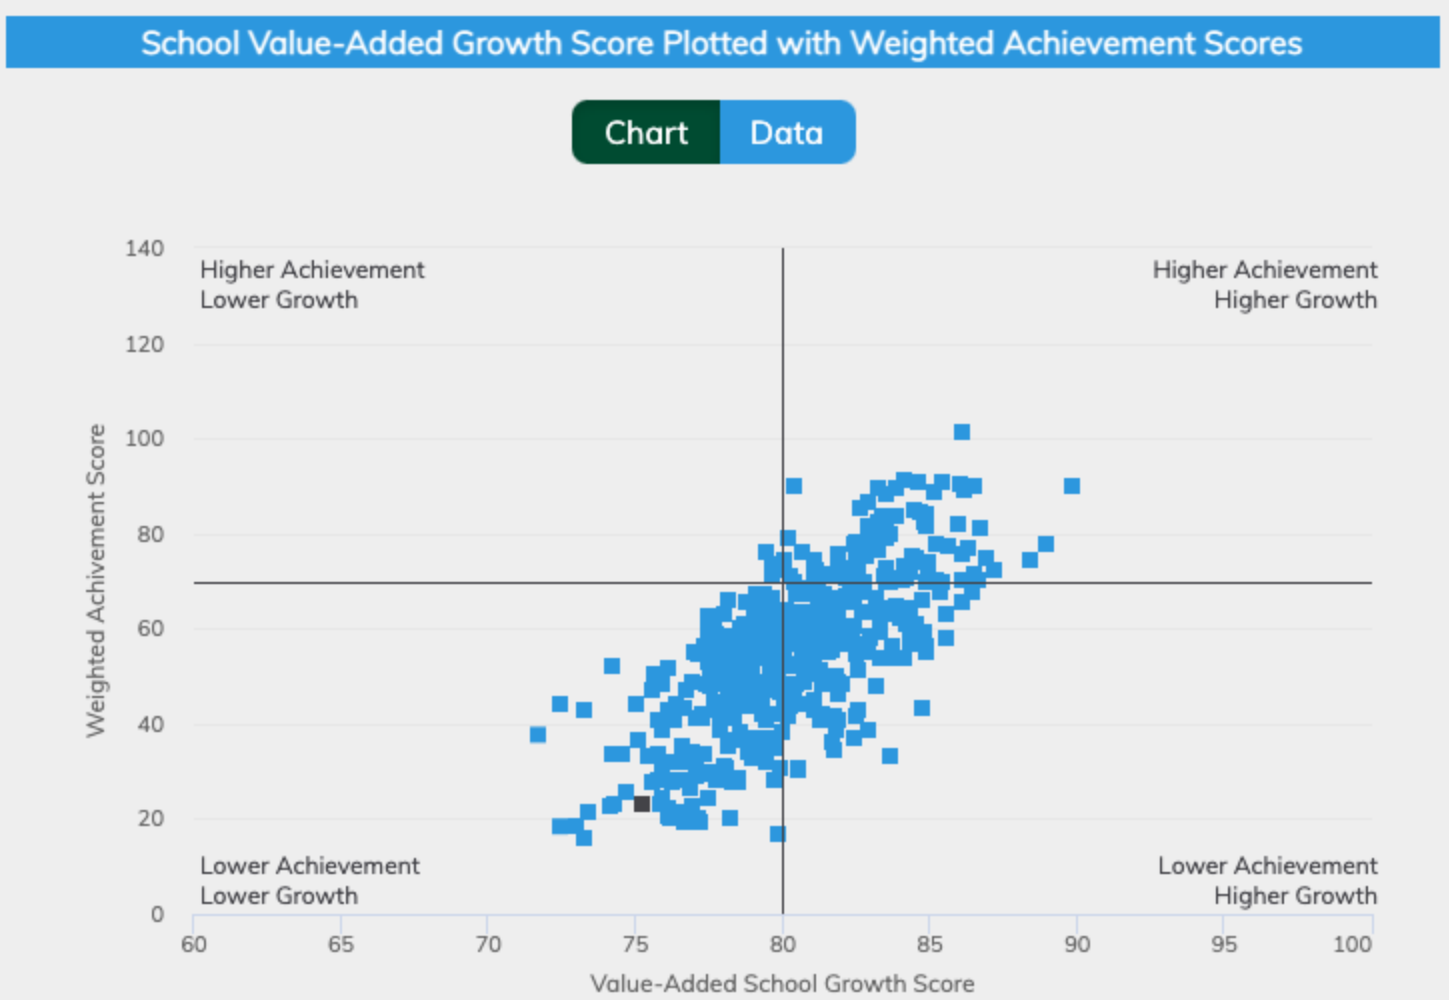

ESSA SCHOOL INDEX and STATE AVERAGE

CAPITAL CITY LIGHTHOUSE ACADEMY 21-22

JACKSONVILLE LIGHTHOUSE ELEMENTARY ACADEMY 21-22

JACKSONVILLE LIGHTHOUSE FLIGHTLINE ACADEMY 21-22

JACKSONVILLE LIGHTHOUSE HIGH SCHOOL ACADEMY 21-22