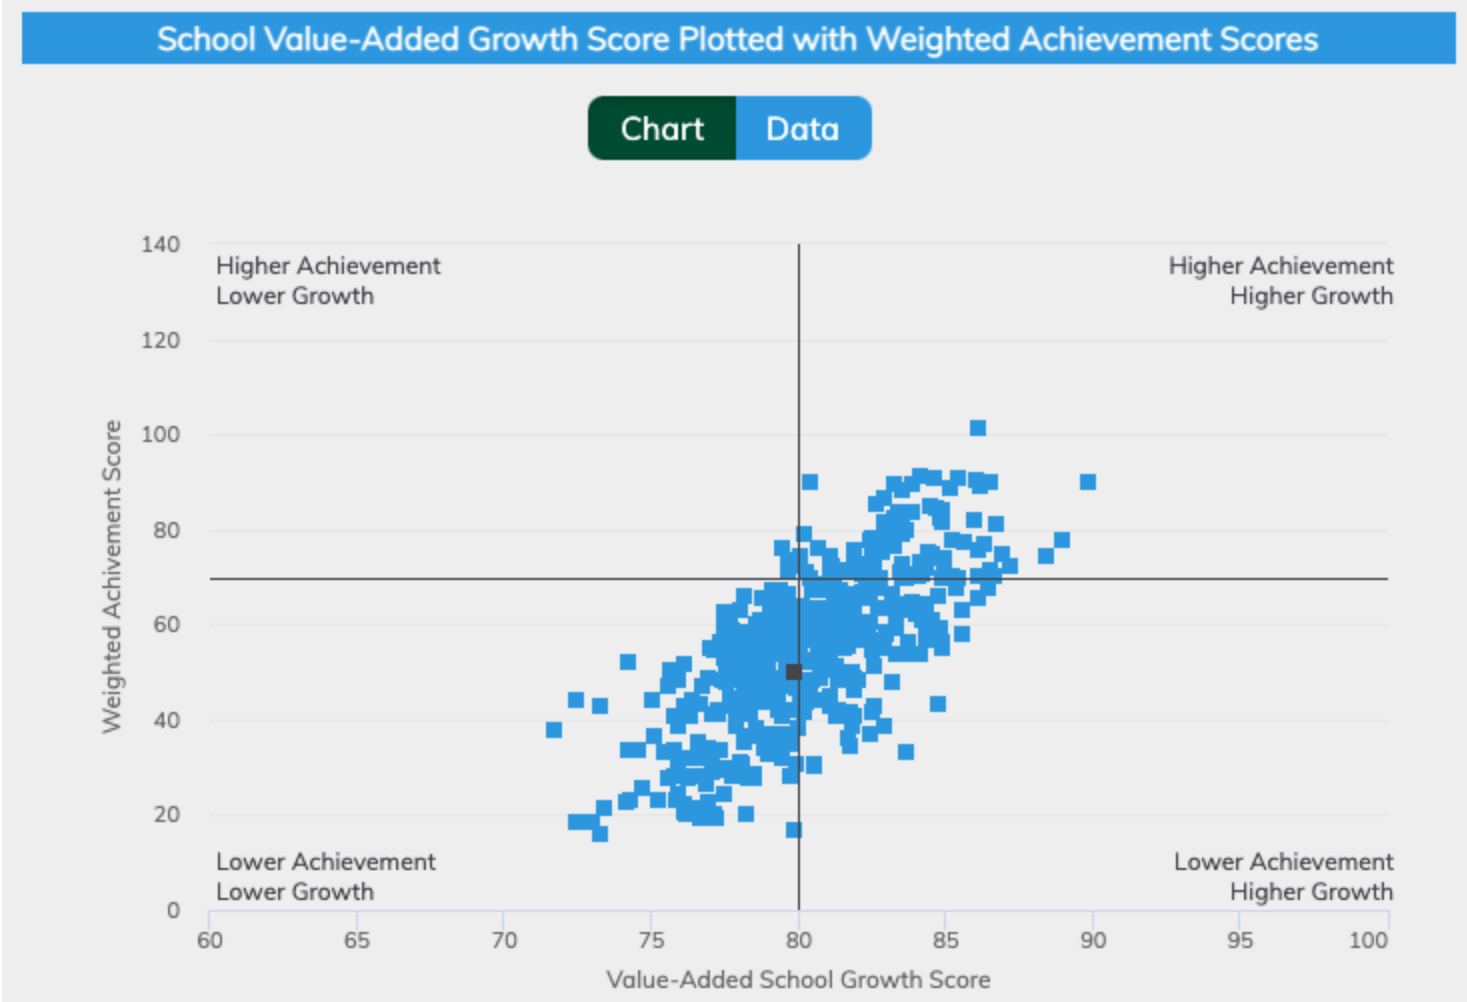

LISA ACADEMY WEST ELEMENTARY SCHOOL 21-22