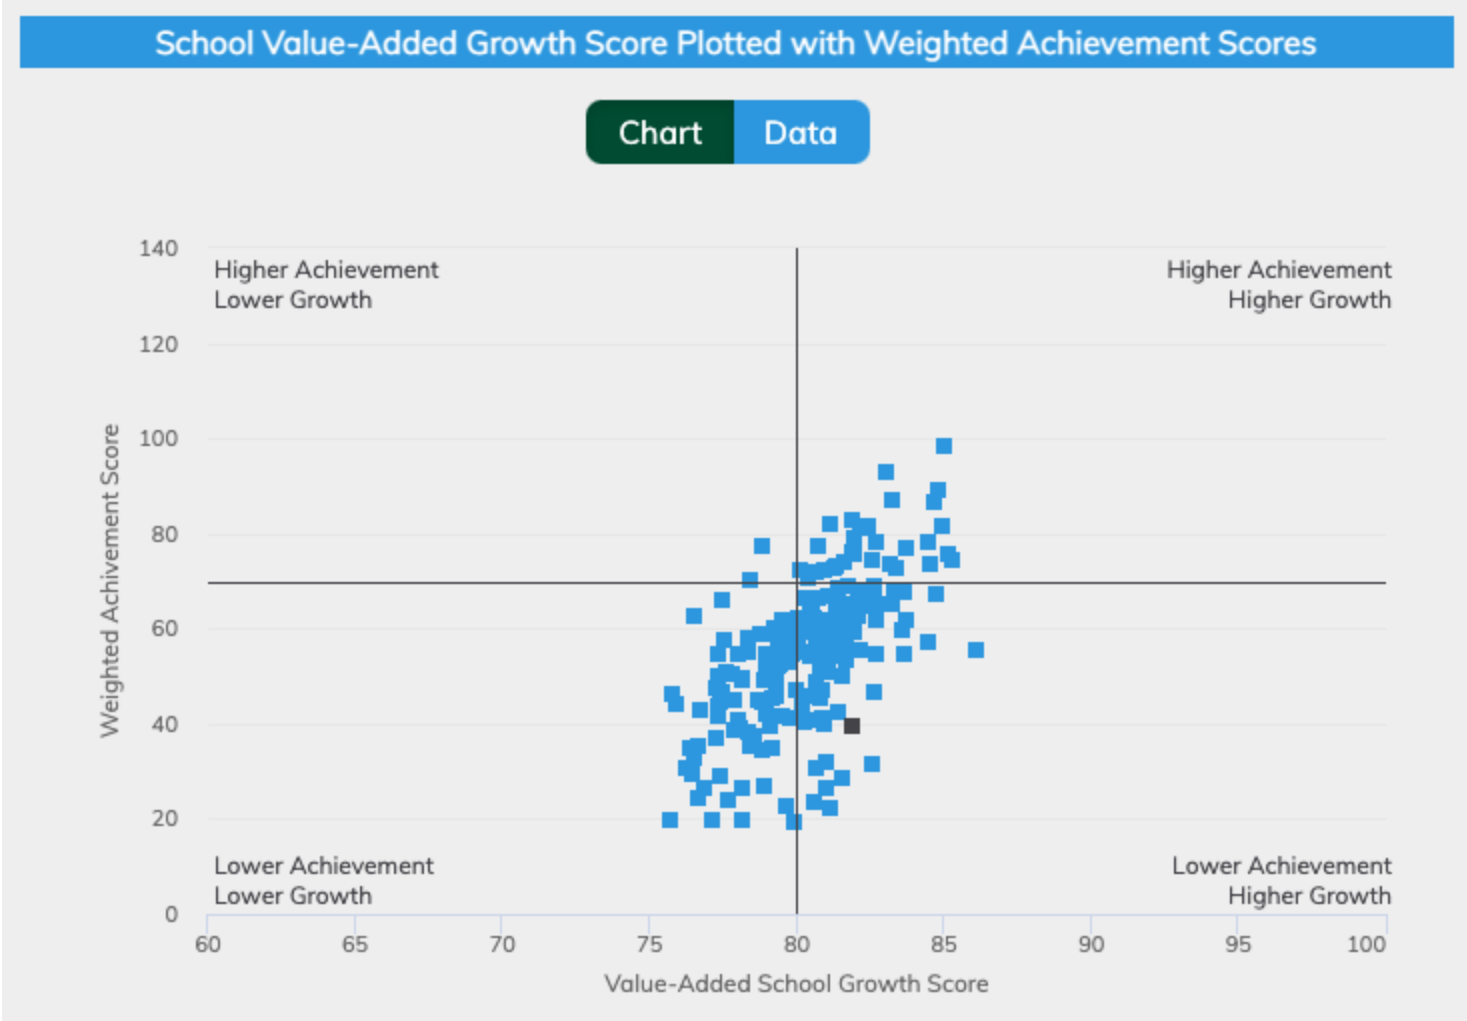

ESSA School Index

KIPP BLYTHEVILLE COLLEGIATE HIGH SCHOOL 21-22

KIPP DELTA ELEMENTARY LITERACY ACADEMY 21-22

KIPP BLYTHEVILLE COLLEGE PREP 21-22

KIPP DELTA COLLEGE PREP SCHOOL 21-22

KIPP DELTA COLLEGIATE HIGH SCHOOL 21-22