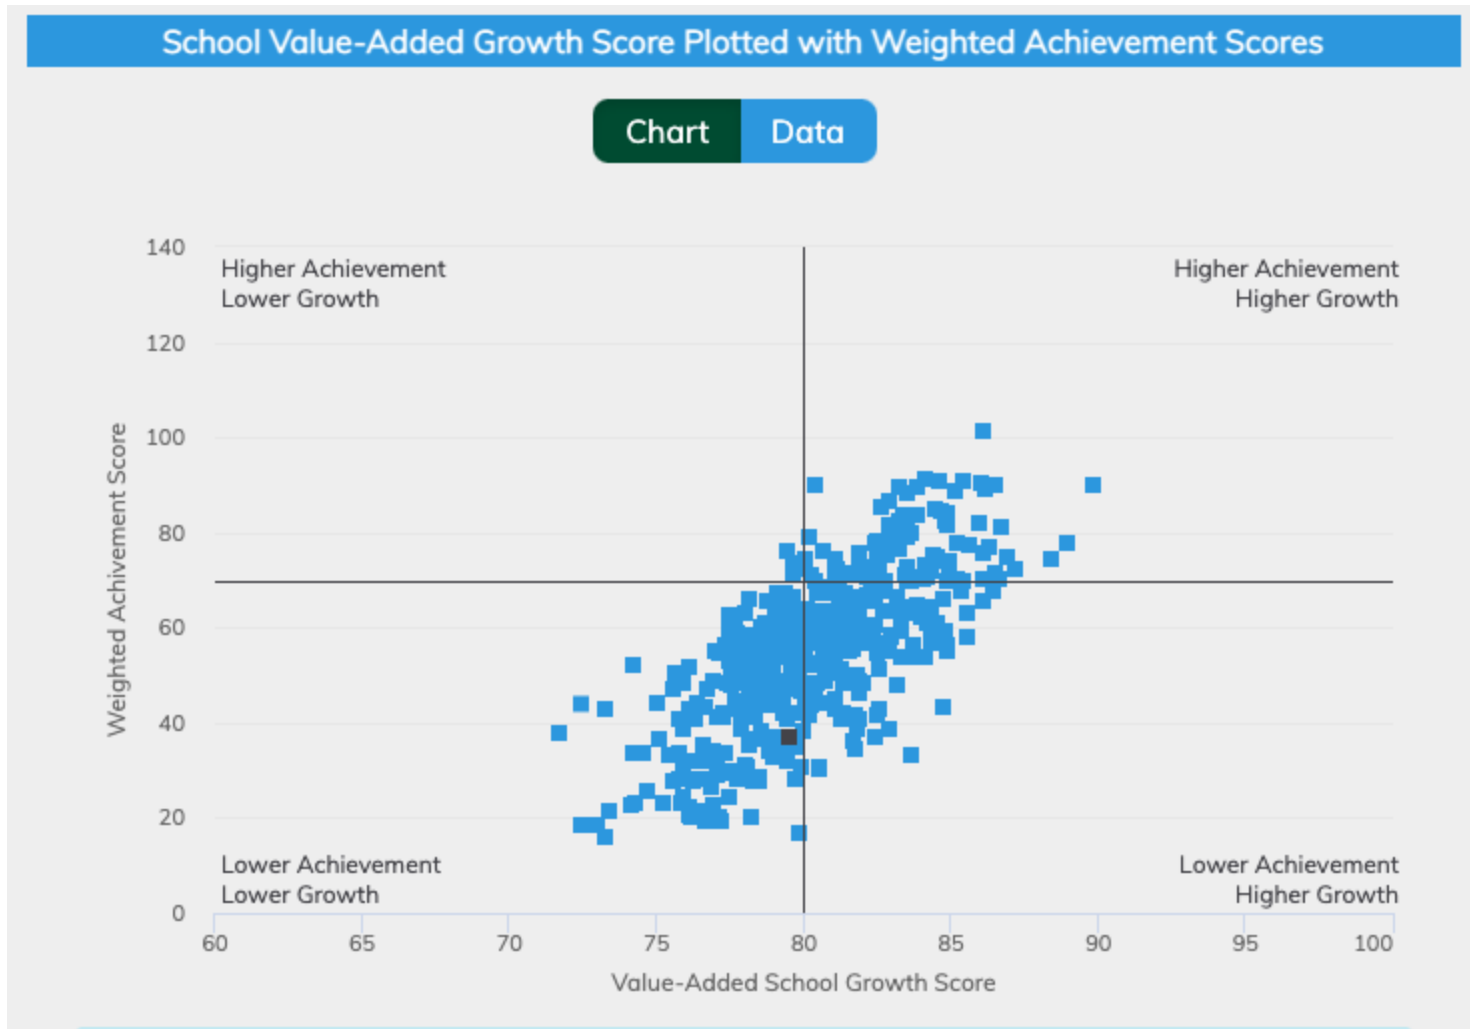

IVY HILL ACADEMY OF SCHOLARSHIP 21-22