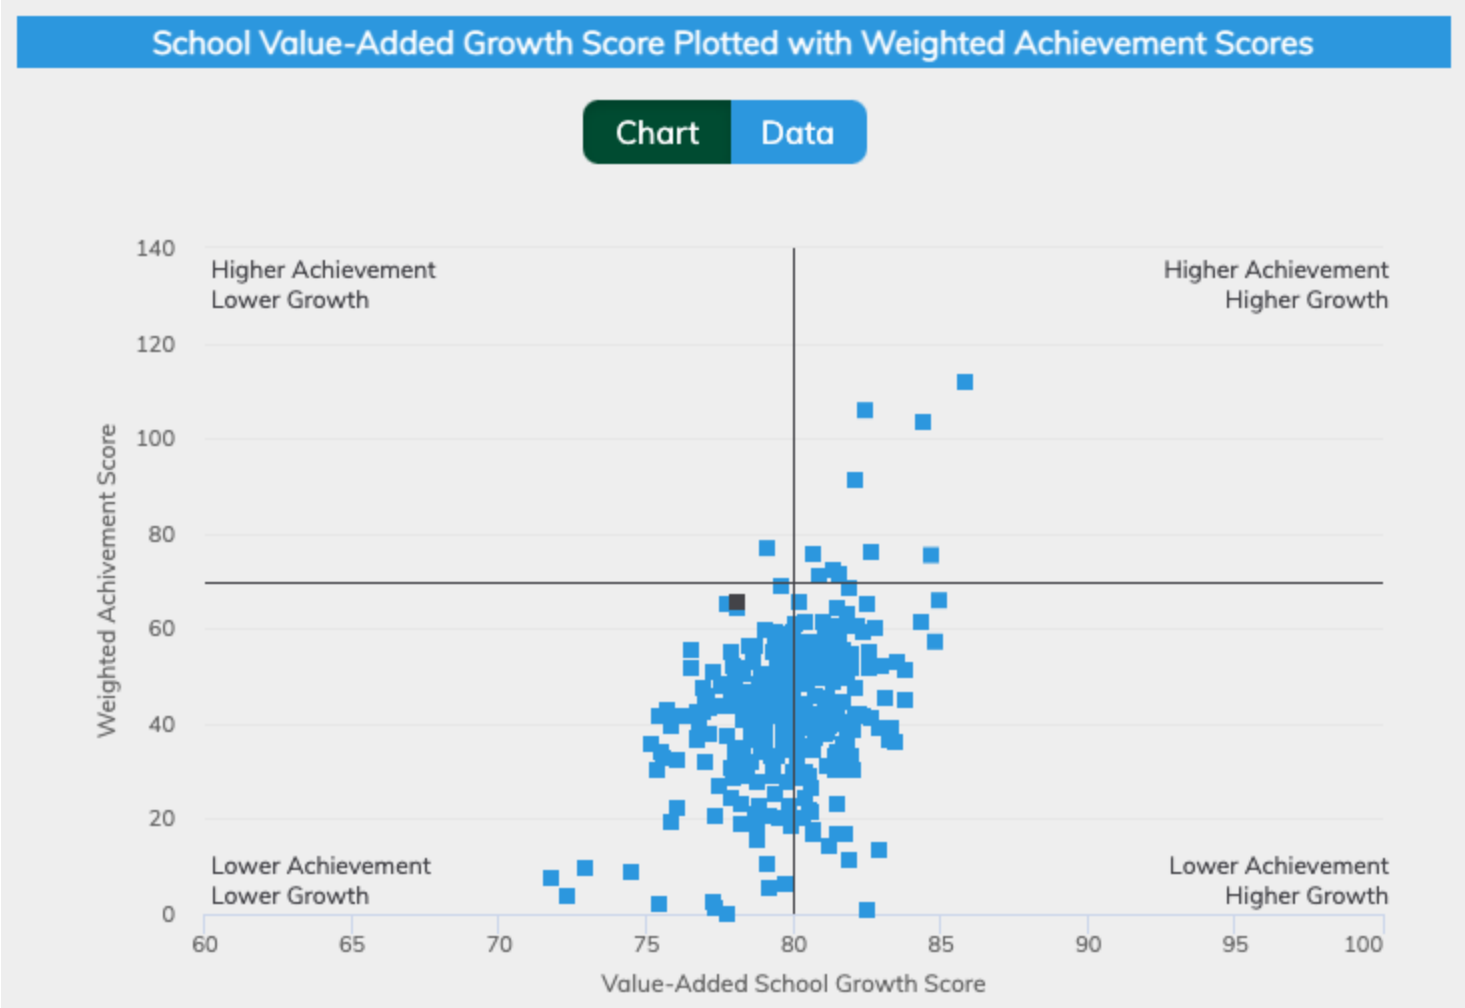

MAUMELLE CHARTER HIGH SCHOOL 21-22