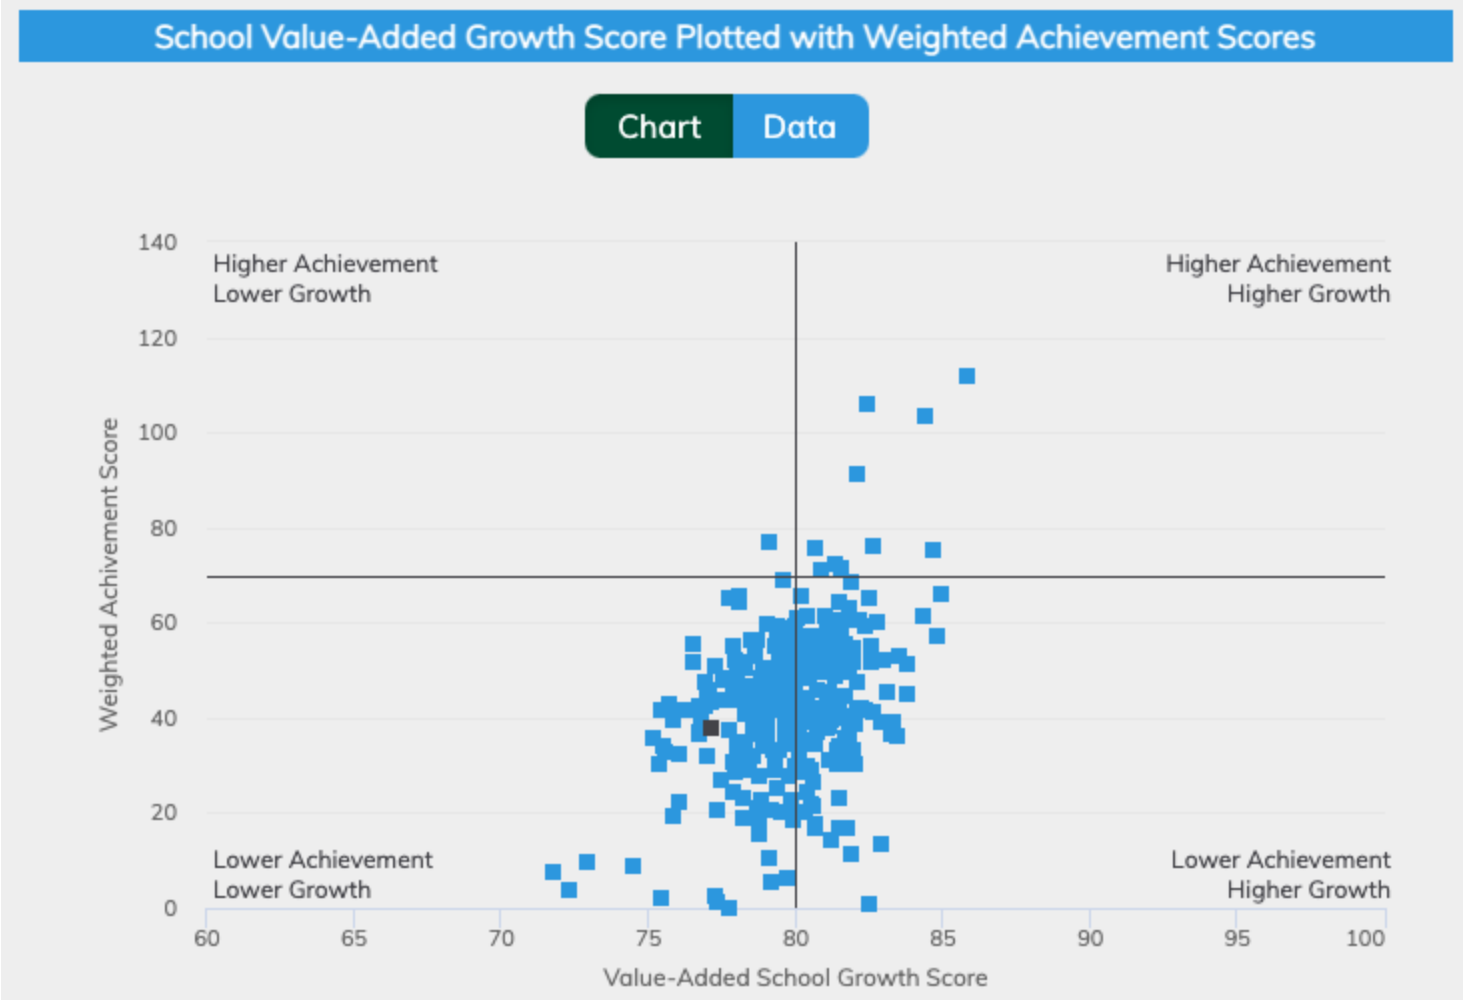

ESSA SCHOOL INDEX and STATE AVERAGE

MAUMELLE CHARTER ELEMENTARY 21-22

MAUMELLE CHARTER HIGH SCHOOL 21-22

SCOTT CHARTER SCHOOL 21-22

Total Enrollment: 3,390 / Cap: 5,500

Arkansas Connections Academy (0444700)