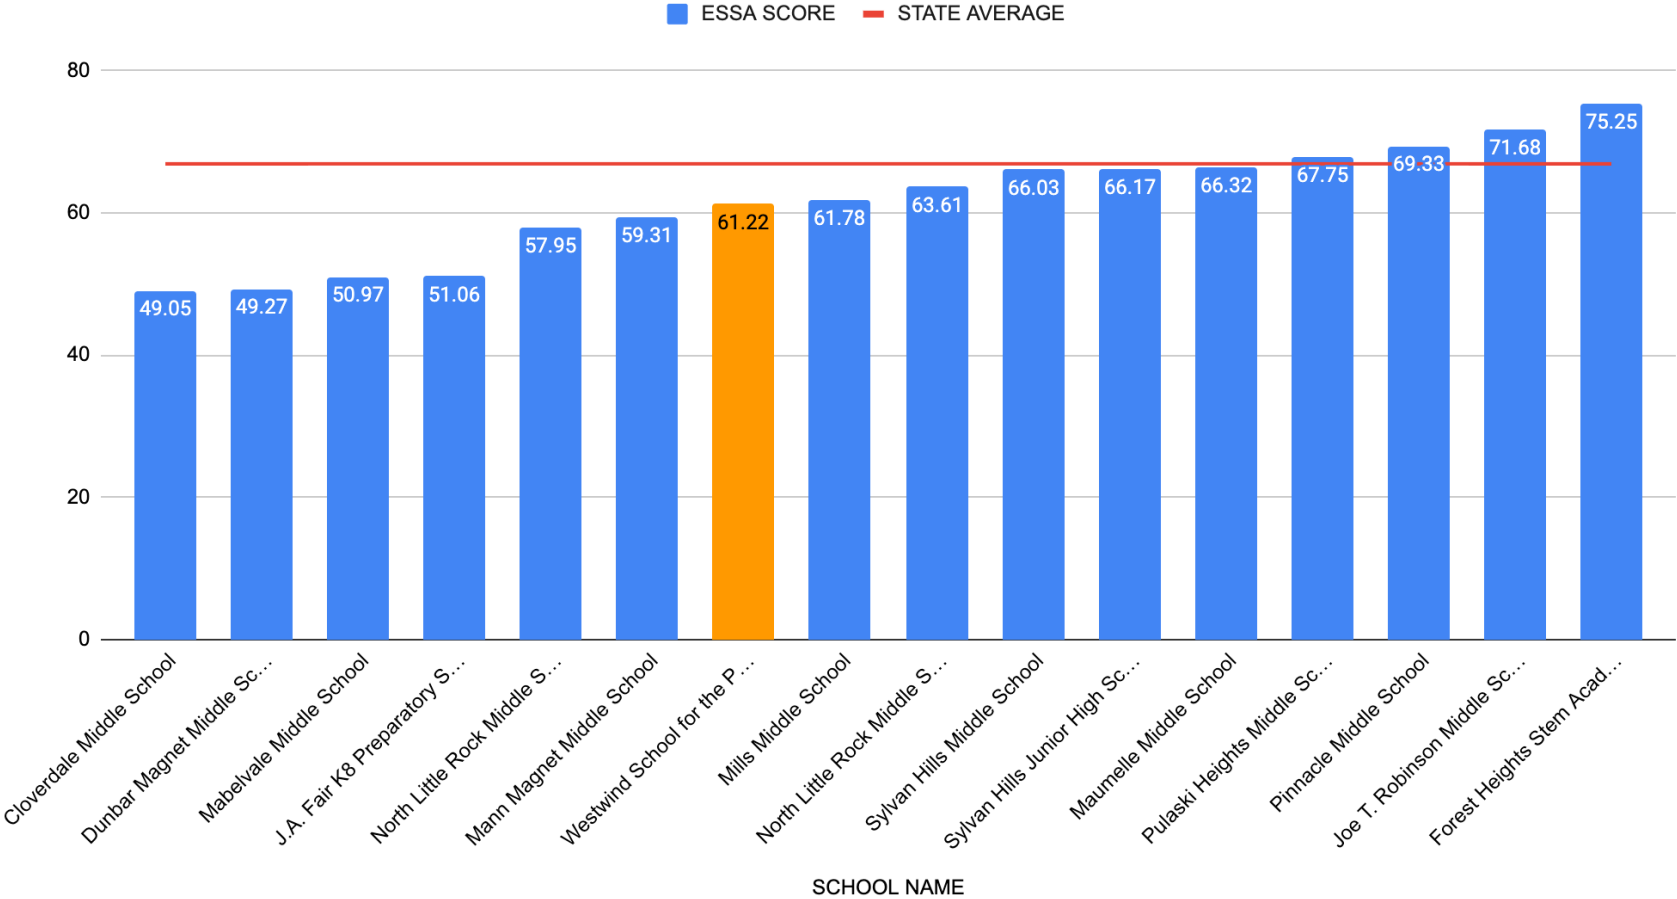

ESSA SCORE and STATE AVERAGE