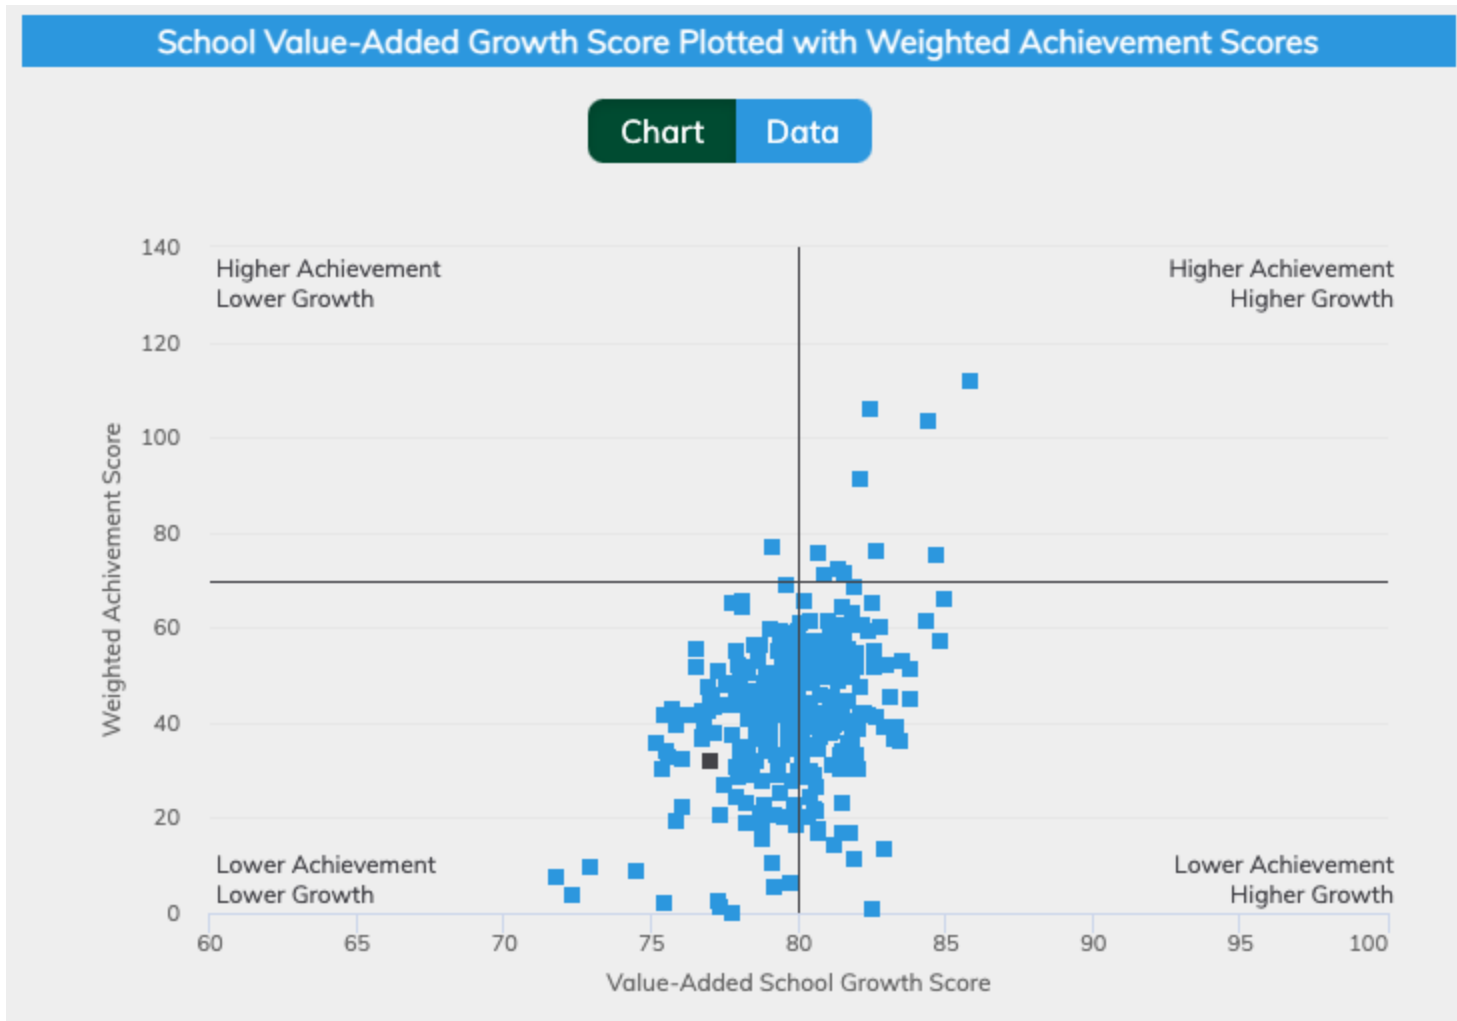

FUTURE SCHOOL OF FORT SMITH 21-22

Total Enrollment: 51 / Cap: 60

Hope Academy of Northwest Arkansas (0445701)

Charter School Name	Grade Span	Enrollment 2021-2022	Letter Grade 2021-22	ESSA School Index Score
Hope Academy of Northwest Arkansas	K-4	60	F	49.62

RESIDENT DISTRICT DESCRIPTION	Total Enrollment	Percentage of Students Enrolled in Charter from the District	School Name	ESSA School Index
Bentonville School District	37	73%	Osage Creek Elementary	71.41
Rogers School District	8	16%	R. E. Baker Elementary School	75.49
Springdale School District	2	4%	Mary Mae Jones Elementary	75.61
Fayetteville School District	1	2%	Central Park at Morning Star	77.56
Gentry School District	1	2%	Apple Glenn Elementary	77.62
Decatur School District	1	2%	Elm Tree Elementary	78.11
Greenbrier School District	1	2%	Centerton Gamble Elementary School	78.68
Total Number of Students Enrolled 2022-2023	51		Cooper Elementary	78.71
			Thomas Jefferson Elementary School	81.31
			Sugar Creek Elementary School	83.92
			Evening Star Elementary	84.7
			Willowbrook Elementary School	84.94