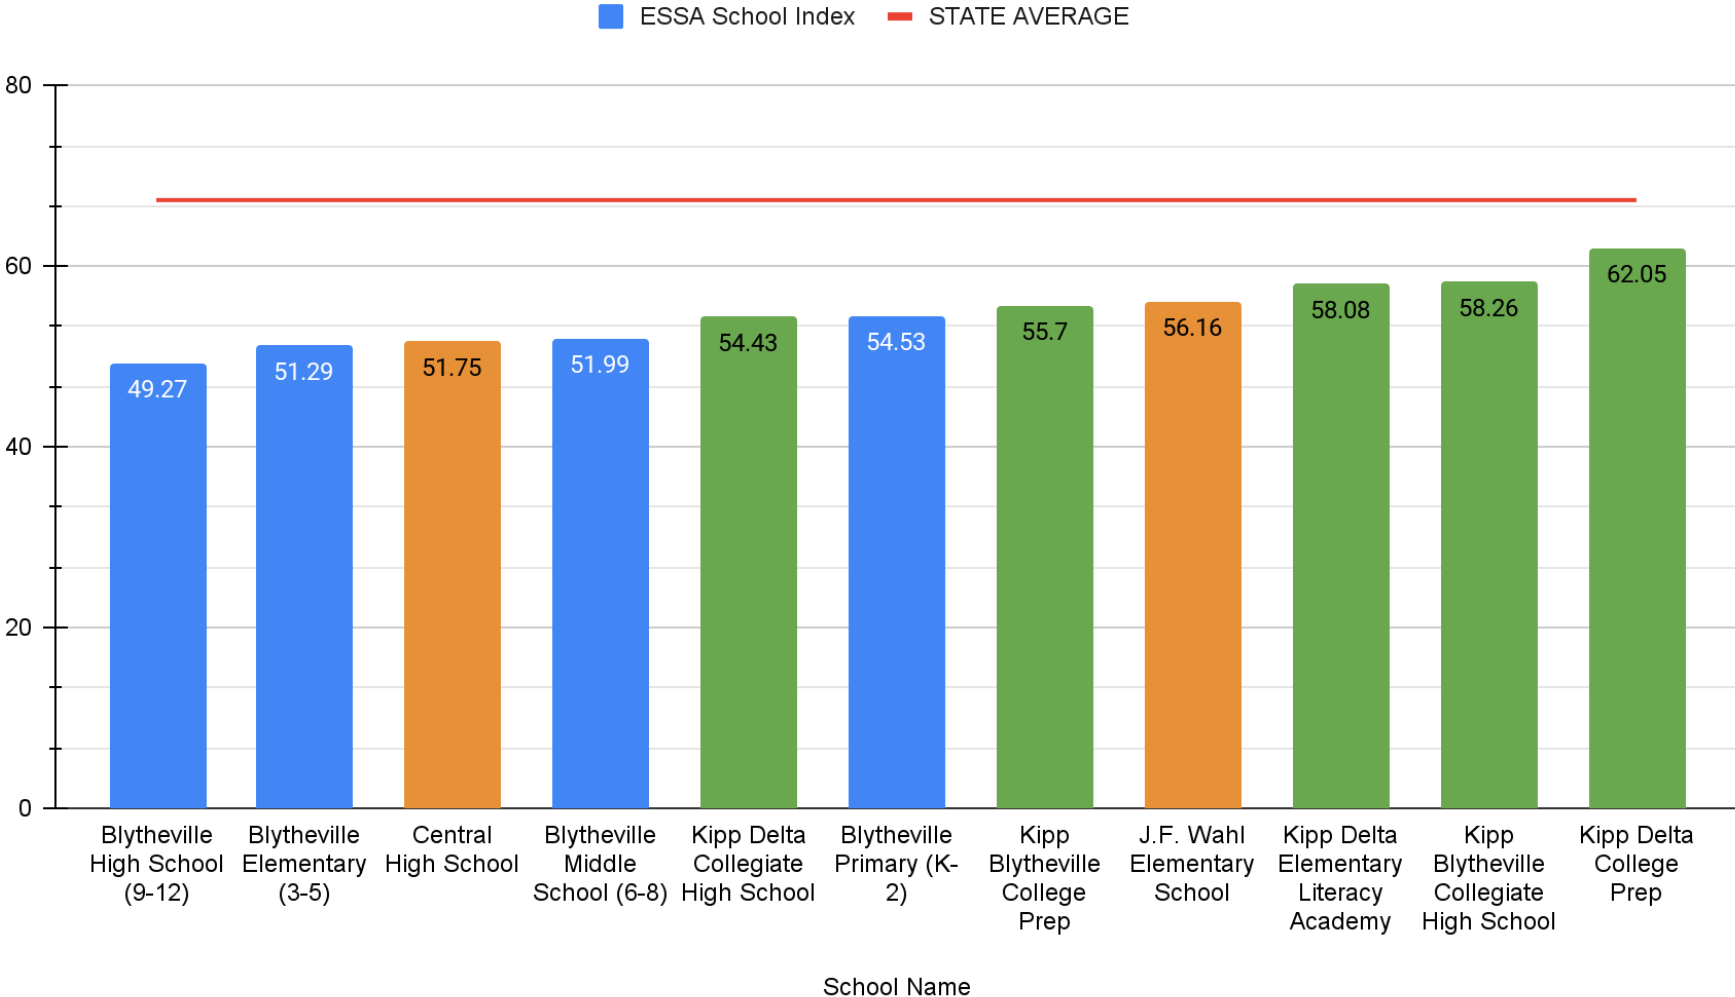

Total Enrollment: 1,095 / Cap: 2,600

MARVELL-ELAINE SCHOOL DISTRICT	19	1.7%		
BARTON SCHOOL DISTRICT	13	1.2%		
WEST MEMPHIS SCHOOL DISTRICT	3	.27%		
GOSNELL SCHOOL DISTRICT	3	.27%		
PALESTINE-WHEATLEY SCH. DIST.	2	.18%		
ARMOREL SCHOOL DISTRICT	1	.09		
Total Enrollment	1,095			

ESSA School Index