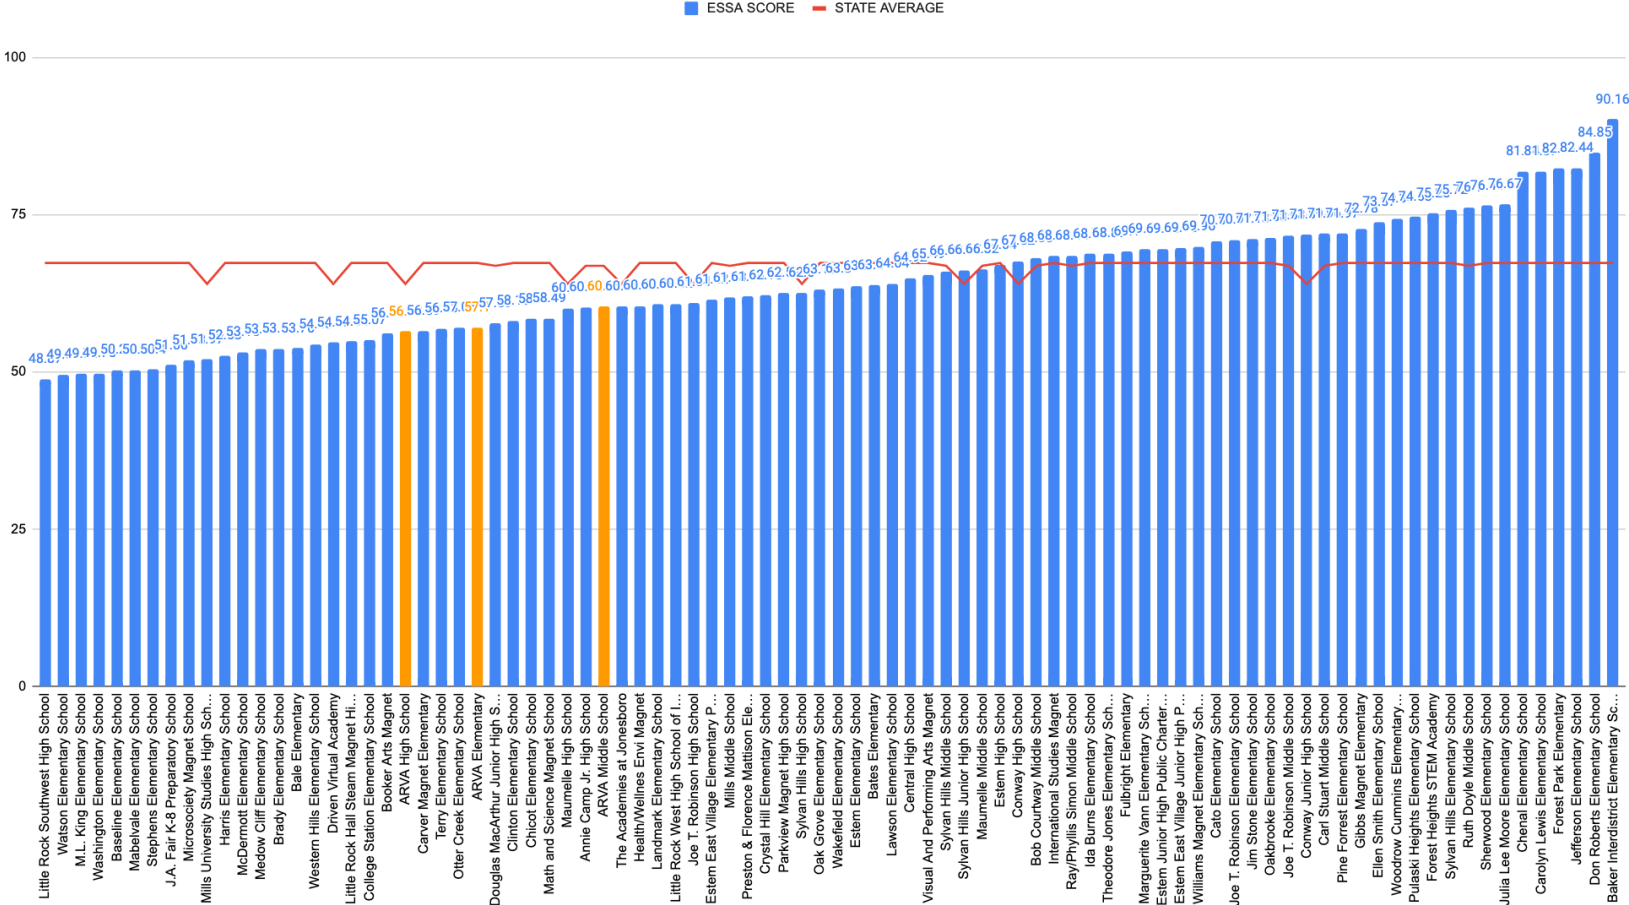

Total Enrollment: 3,733 / Cap: 5,500

OMAHA SCHOOL DISTRICT	1			
PARKERS CHAPEL SCHOOL DIST.	1			
LEAD HILL SCHOOL DISTRICT	1			
WOODLAWN SCHOOL DISTRICT	1			
NEMO VISTA SCHOOL DISTRICT	1			
Total Number of Students Enrolled 2022-2023	3,3733			

ESSA SCORE AND STATE AVERAGE