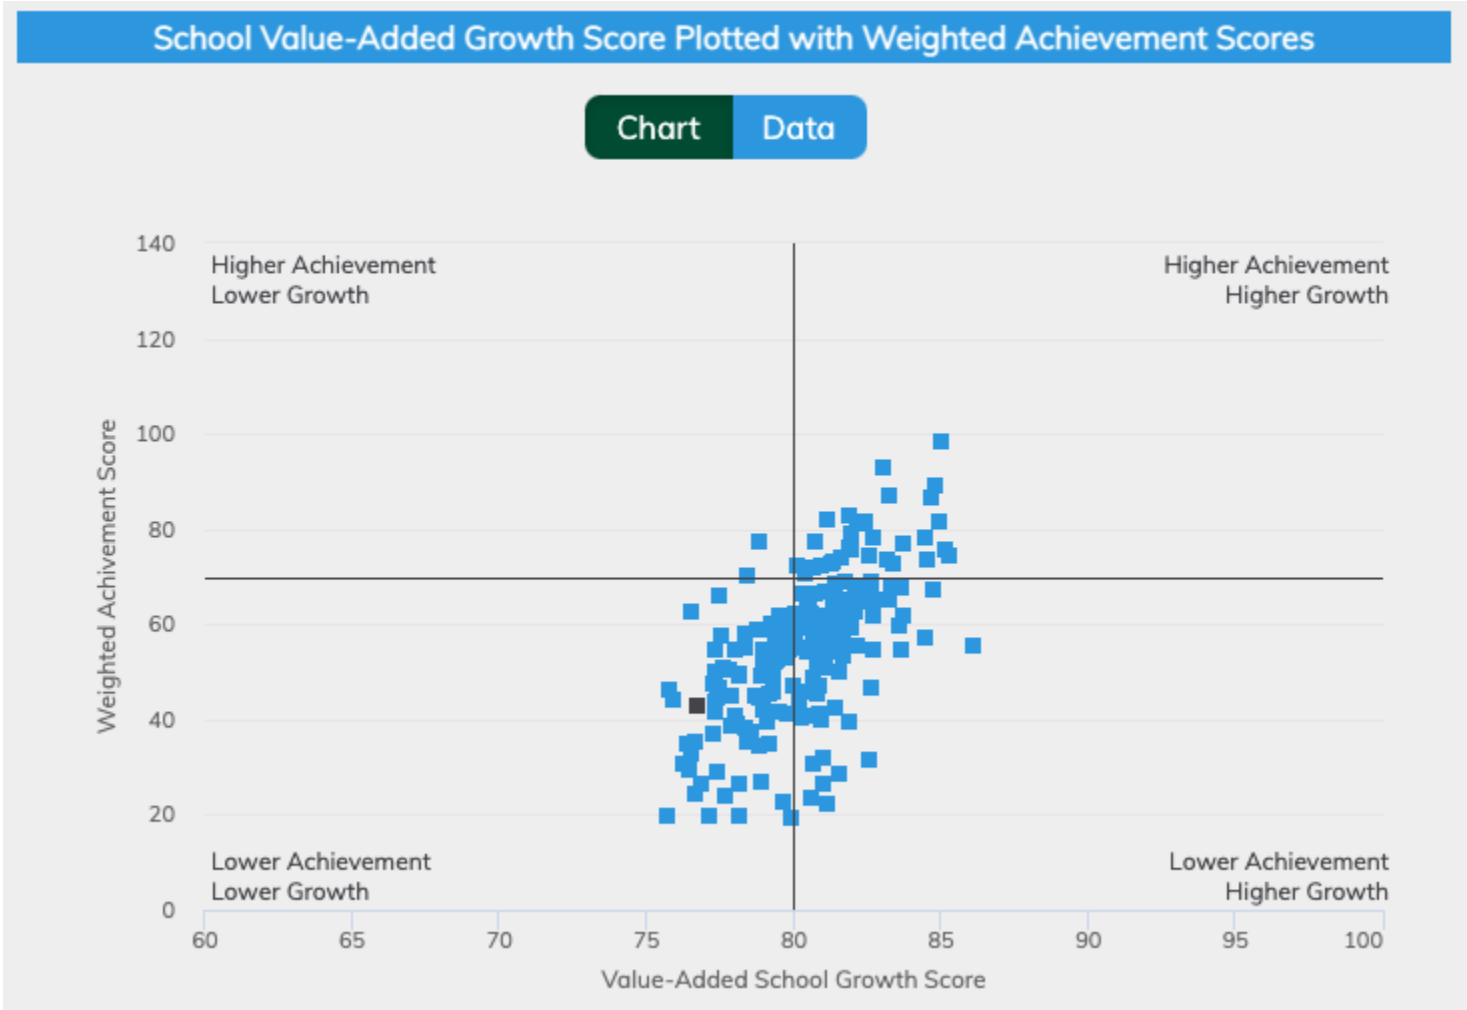

ARKANSAS VIRTUAL ACADEMY MIDDLE SCHOOL 21-22