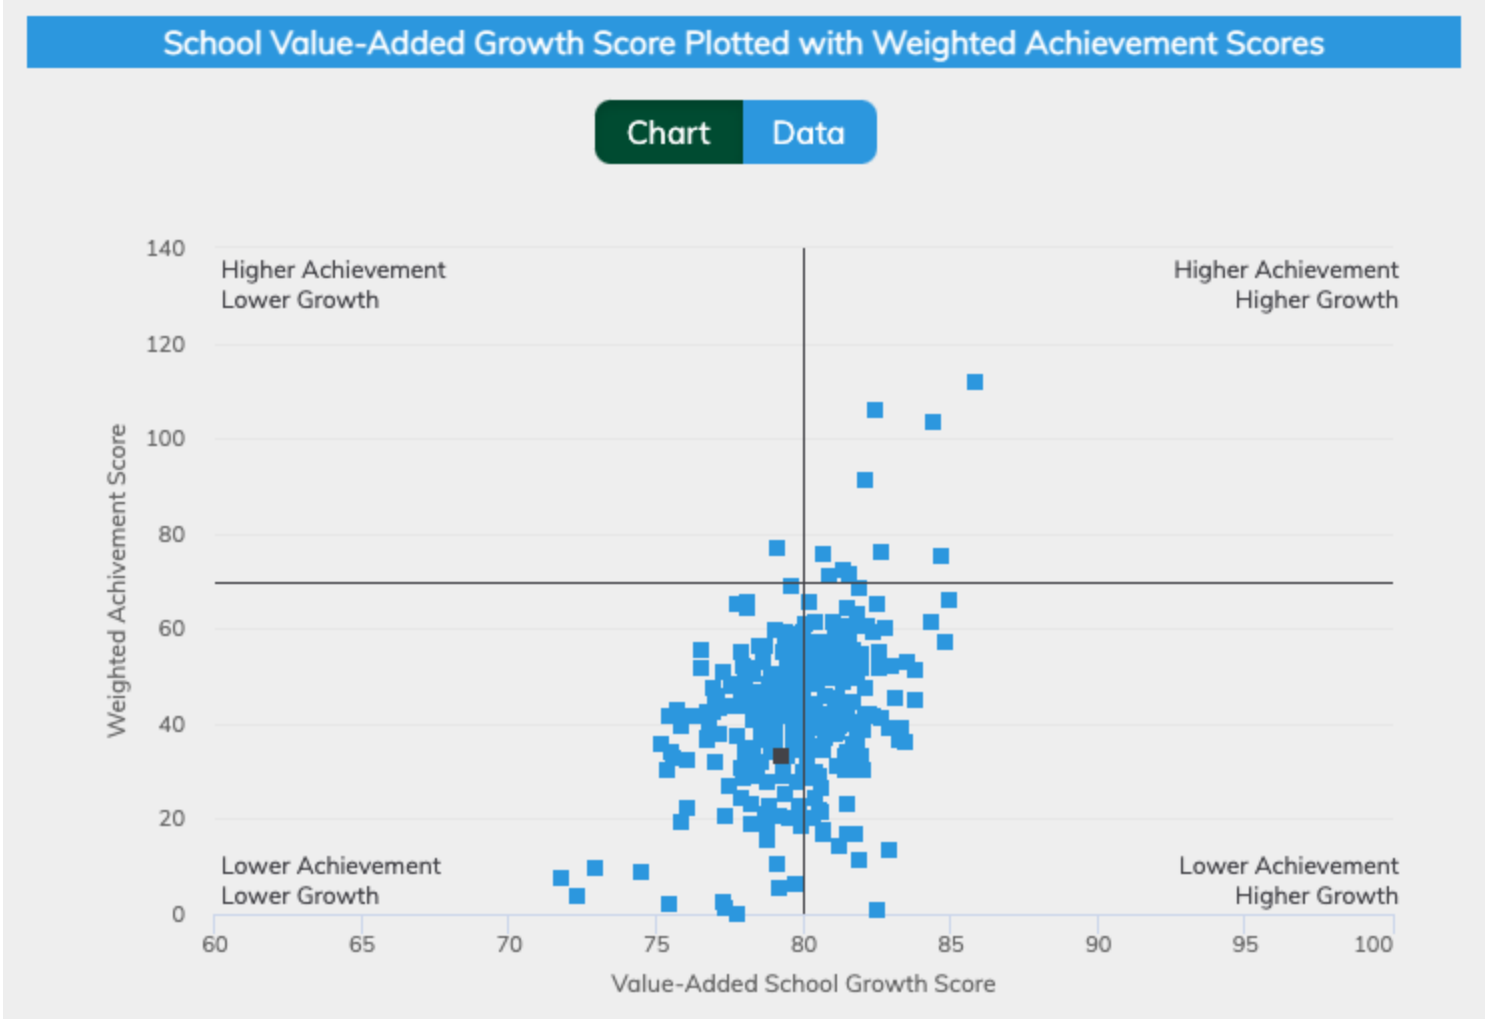

ARKANSAS VIRTUAL ACADEMY HIGH SCHOOL 21-22

Total Enrollment: 3,052 / Cap: 3,844

ESTEM PUBLIC CHARTER SCHOOL (6047700)

Charter School Name	Grade Span	Enrollment 2021-2022	Letter Grade 2021-22	ESSA School Index Score
Estem East Village Elementary Public Charter School	K-6	799	D	61.52
Estem East Village Junior High Public Charter School	7-9	332	C	69.75
Estem Elementary School	K-6	941	D	63.6
Estem High School	10-12	505	C	67.04
Estem Junior High Public Charter School	7-9	478	C	69.55

RESIDENT DISTRICT DESCRIPTION	Total Enrollment	Percentage of Students Enrolled in Charter from the District	School Name	ESSA School Index
LITTLE ROCK SCHOOL DISTRICT	1,730	57%	Little Rock Southwest High School	48.87
PULASKI COUNTY SPECIAL SCHOOL DISTRICT	555	18%	Watson Elementary School	49.51
NORTH LITTLE ROCK SCHOOL DISTRICT	433	14%	M.L. King Elementary School	49.74
JACKSONVILLE NORTH PULASKI SCHOOL DISTRICT	126	4%	Washington Elementary School	49.75
BRYANT SCHOOL DISTRICT	88	3%	Baseline Elementary School	50.28
SHERIDAN SCHOOL DISTRICT	35	1%	Mabelvale Elementary School	50.3
BENTON SCHOOL DISTRICT	28	.9%	Stephens Elementary School	50.4