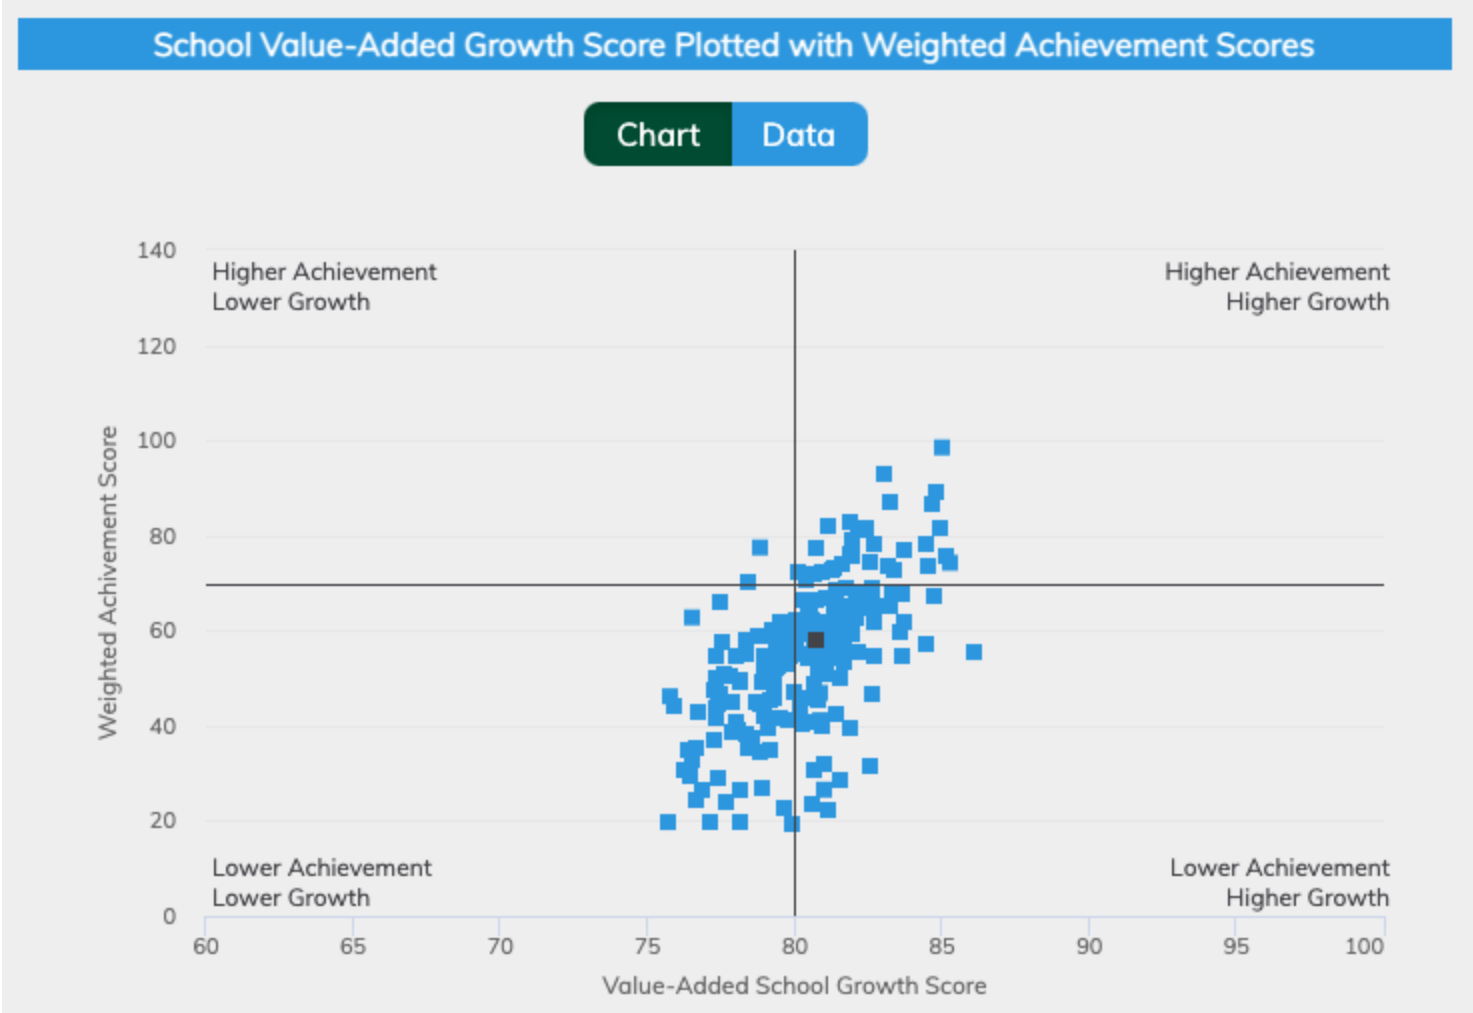

LISA ACADEMY NORTH MIDDLE SCHOOL 21-22