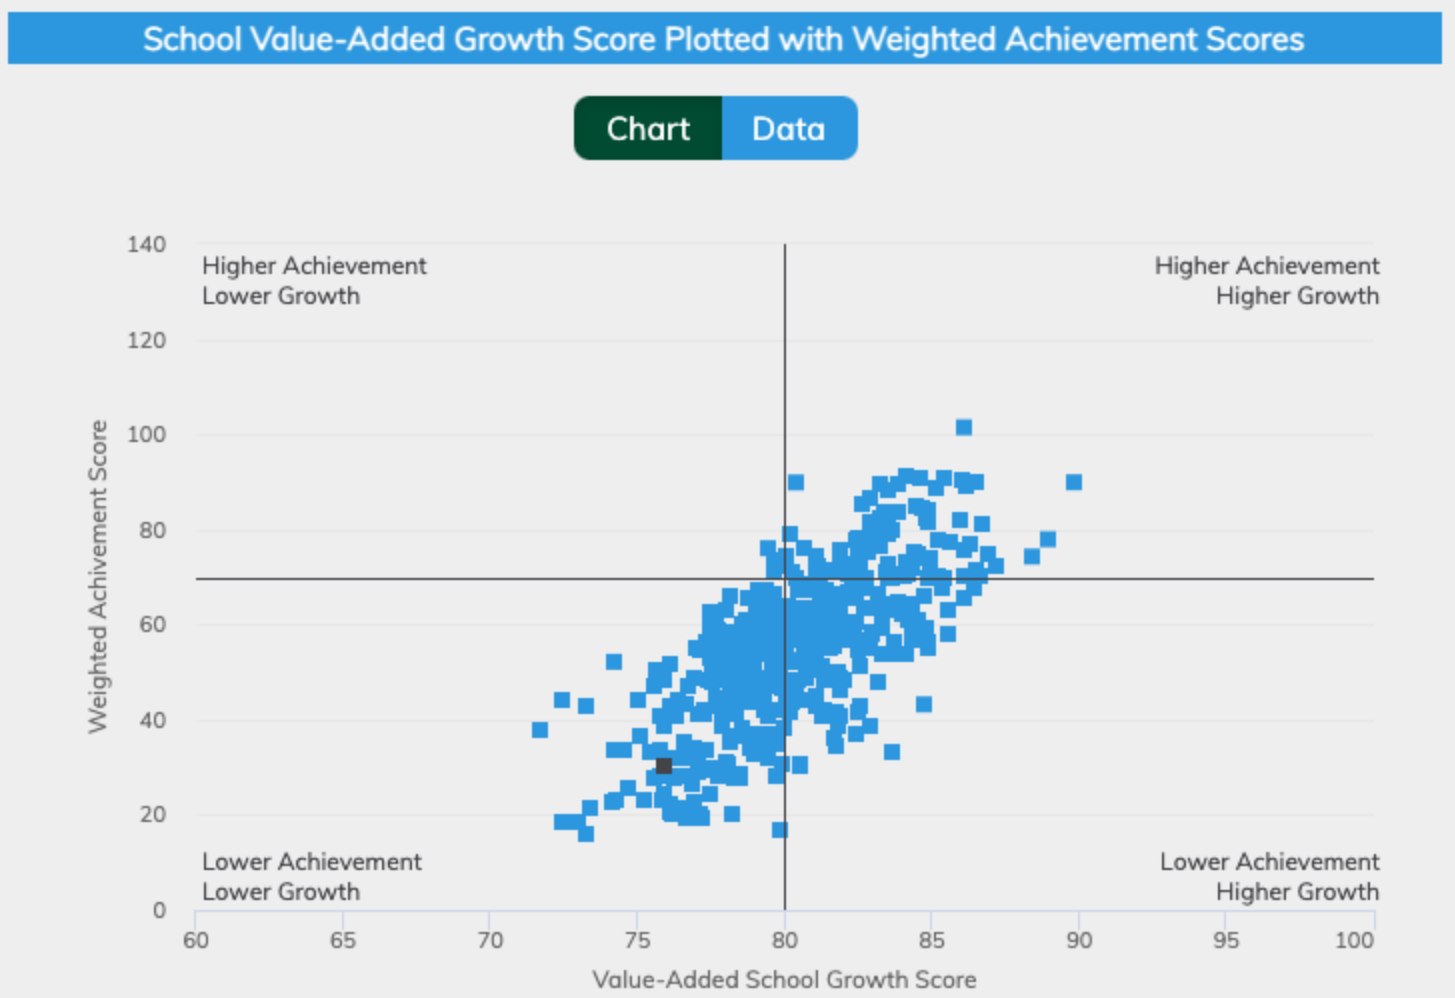

ESSA School Index

KIPP BLYTHEVILLE COLLEGIATE HIGH SCHOOL 21-22

KIPP DELTA ELEMENTARY LITERACY ACADEMY 21-22

KIPP BLYTHEVILLE COLLEGE PREP 21-22

KIPP DELTA COLLEGE PREP SCHOOL 21-22

KIPP DELTA COLLEGIATE HIGH SCHOOL 21-22