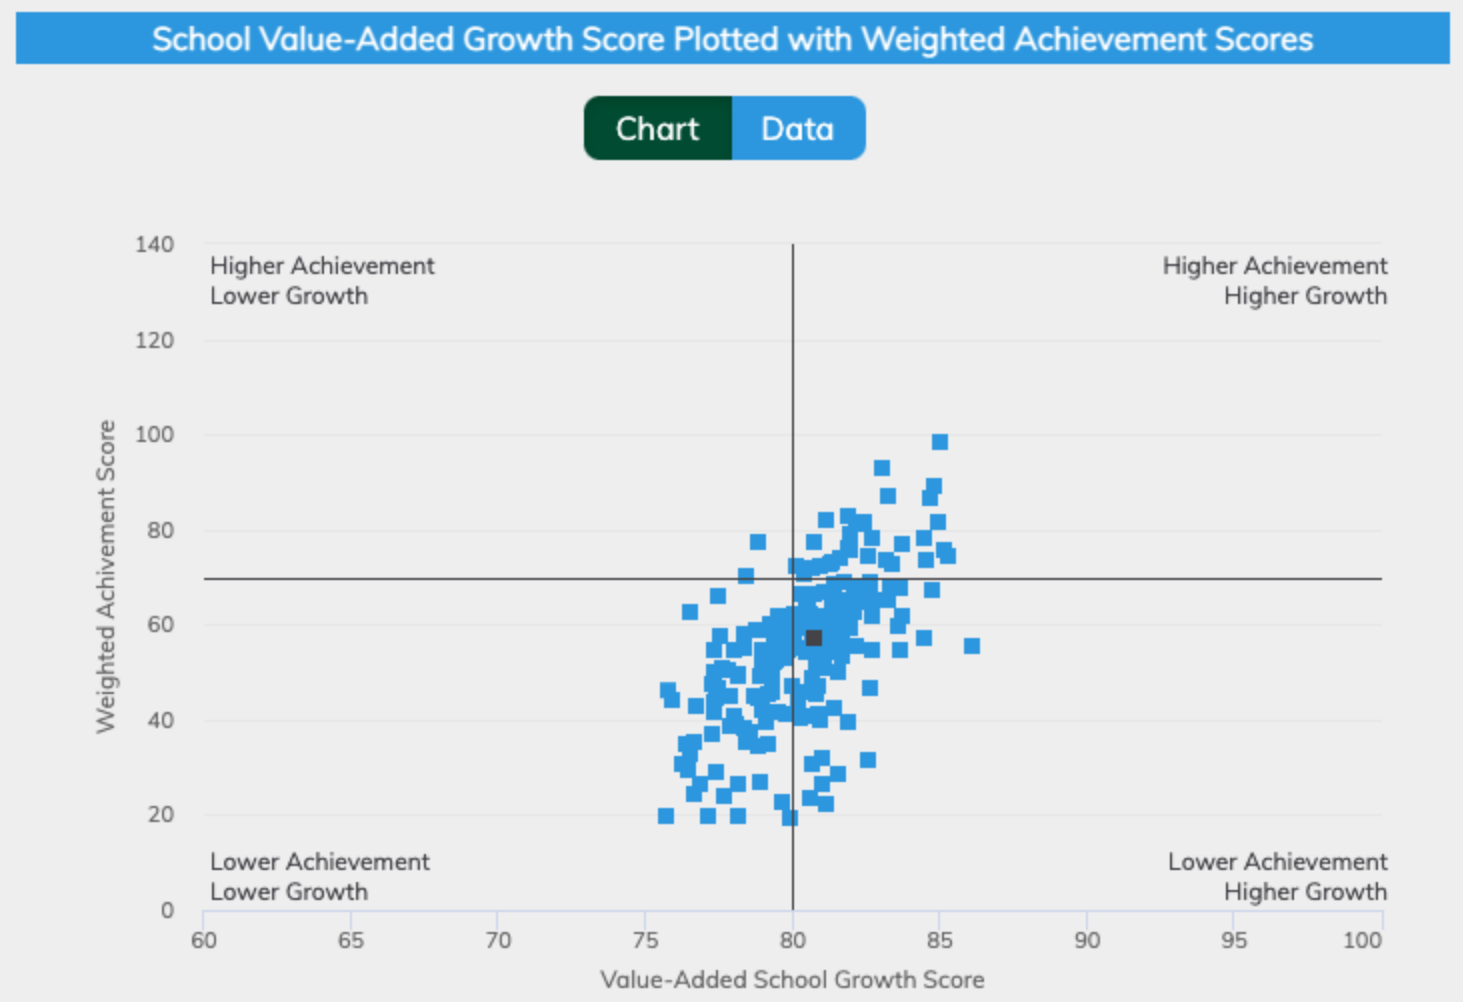

LISA ACADEMY SPRINGDALE 21-22