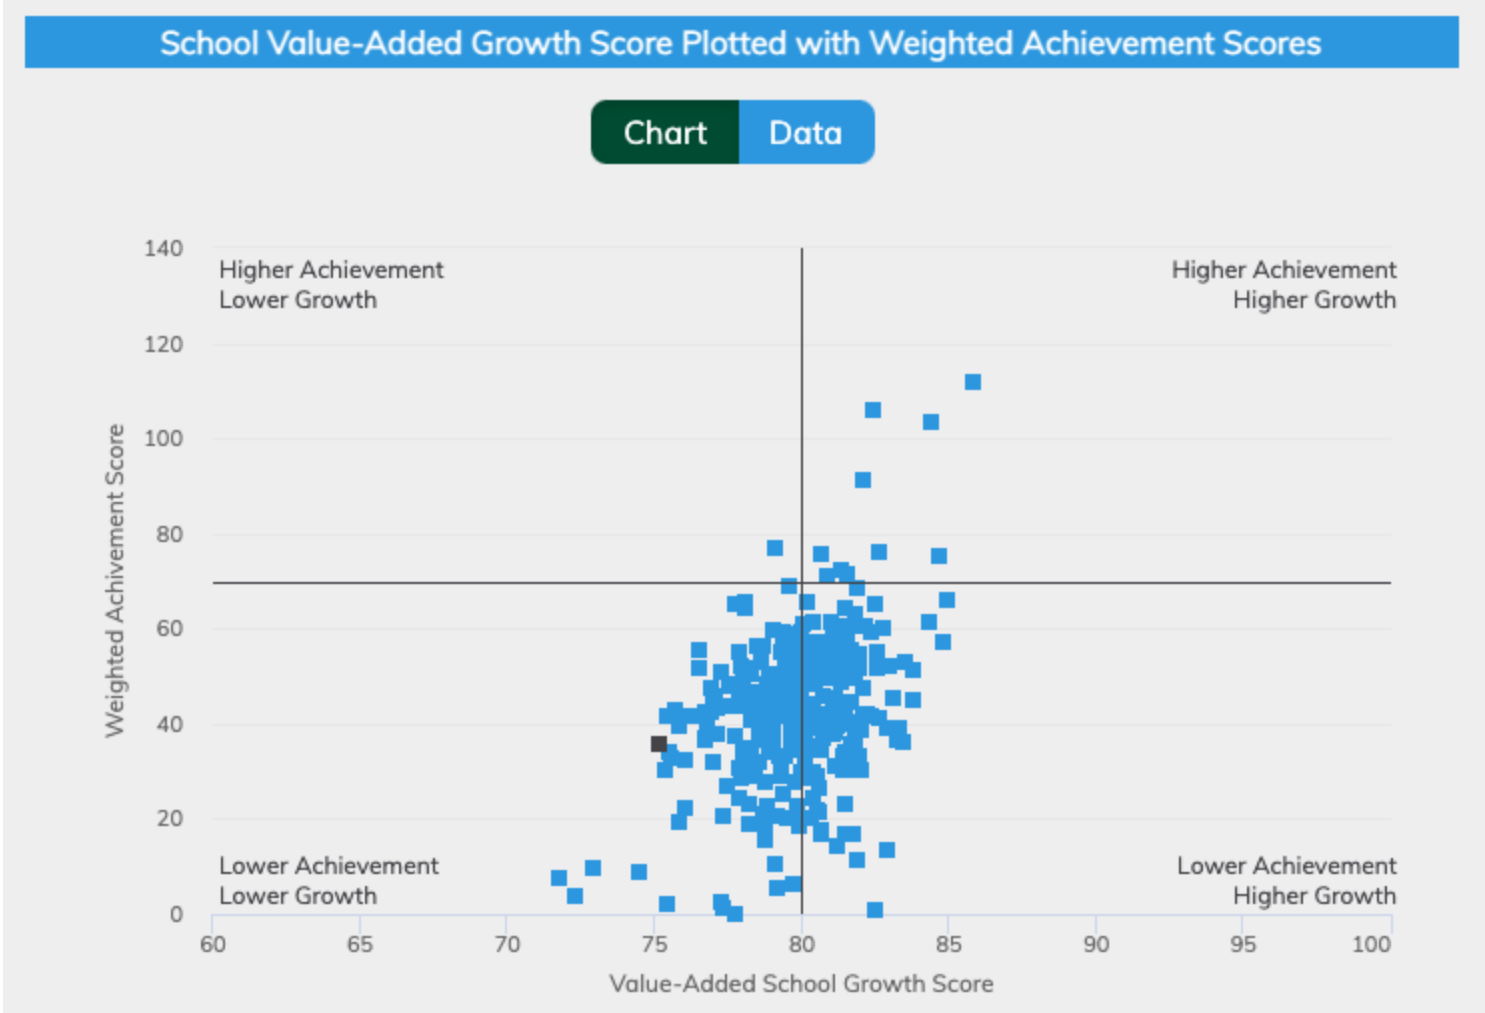

LISA ACADEMY ARKANSAS HYBRID 21-22