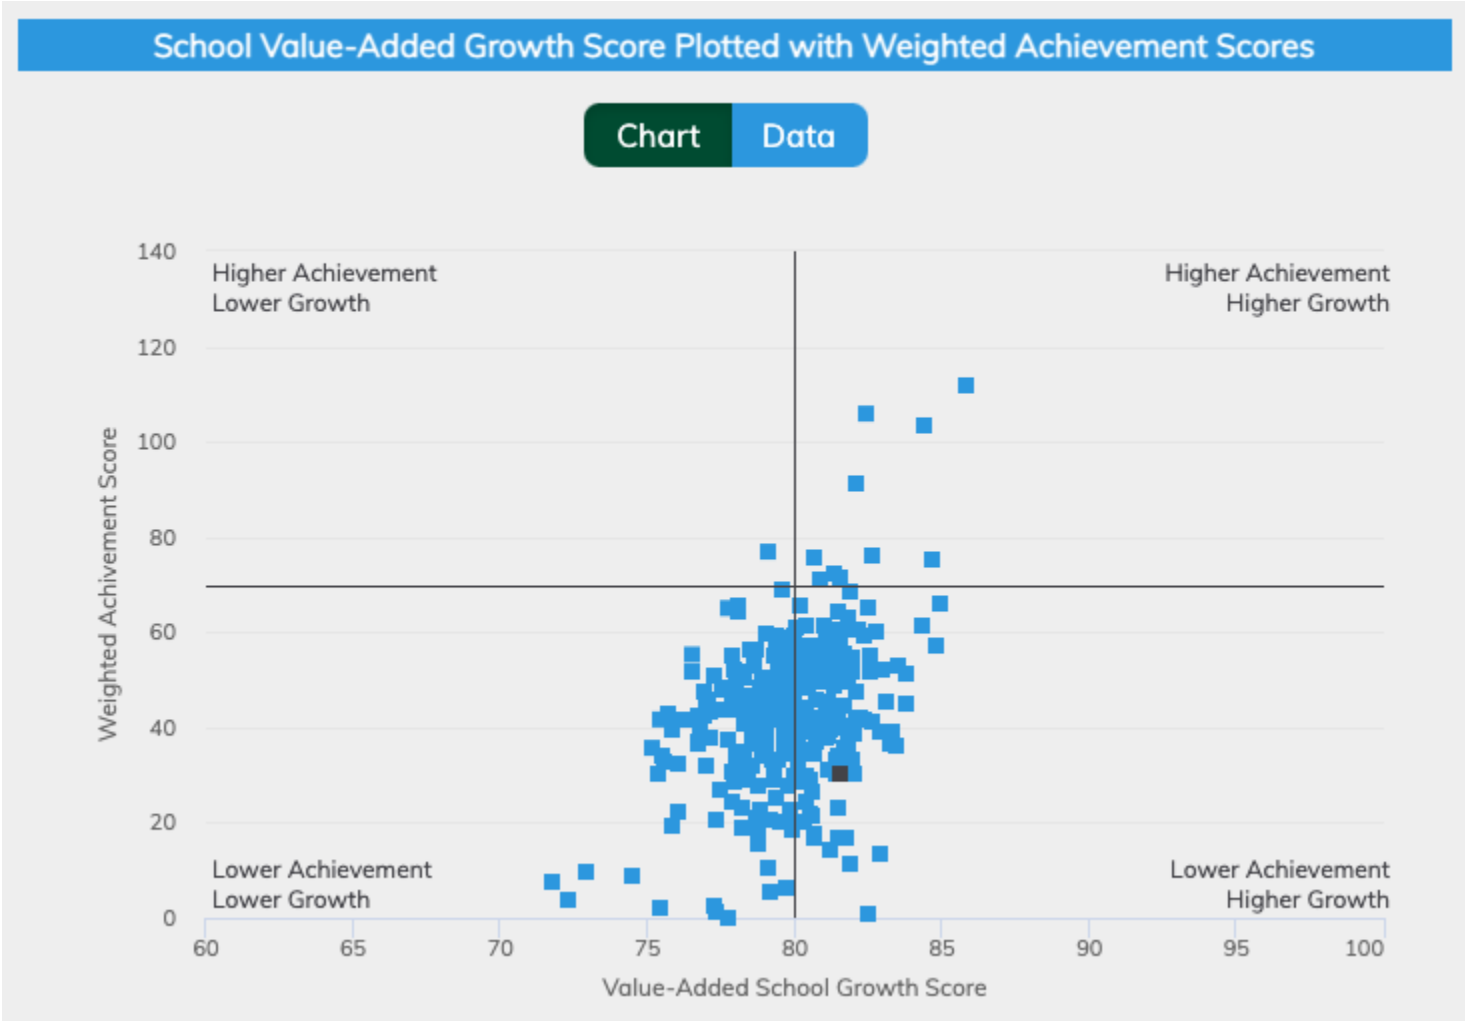

KIPP BLYTHEVILLE COLLEGIATE HIGH SCHOOL 21-22