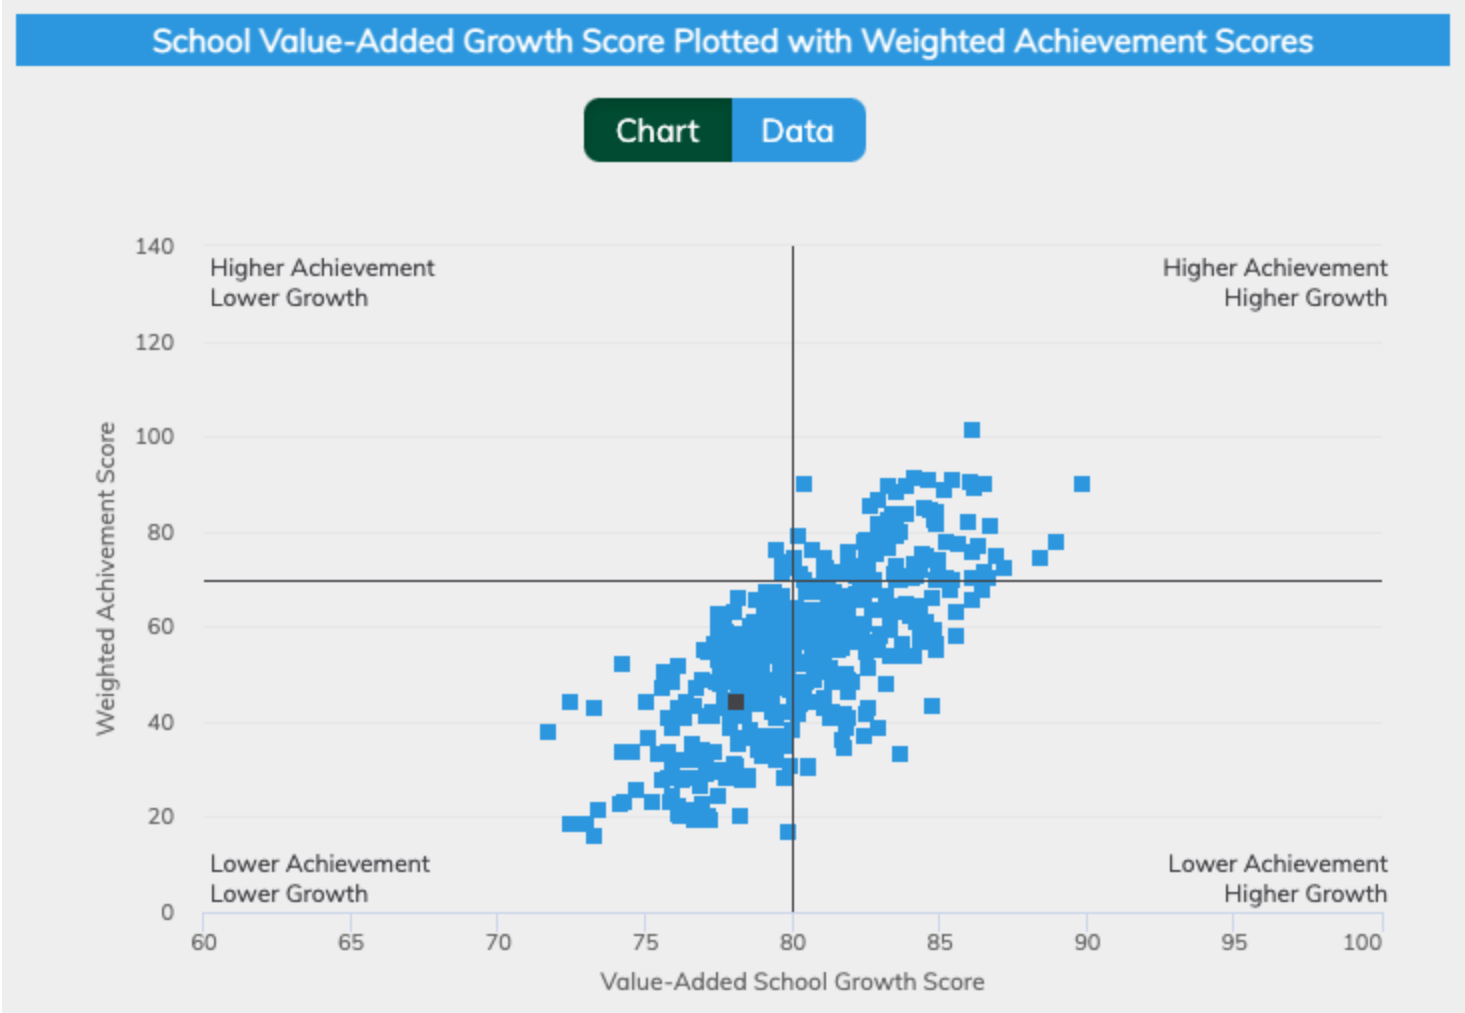

eSTEM EAST VILLAGE ELEMENTARY CHARTER SCHOOL 21-22