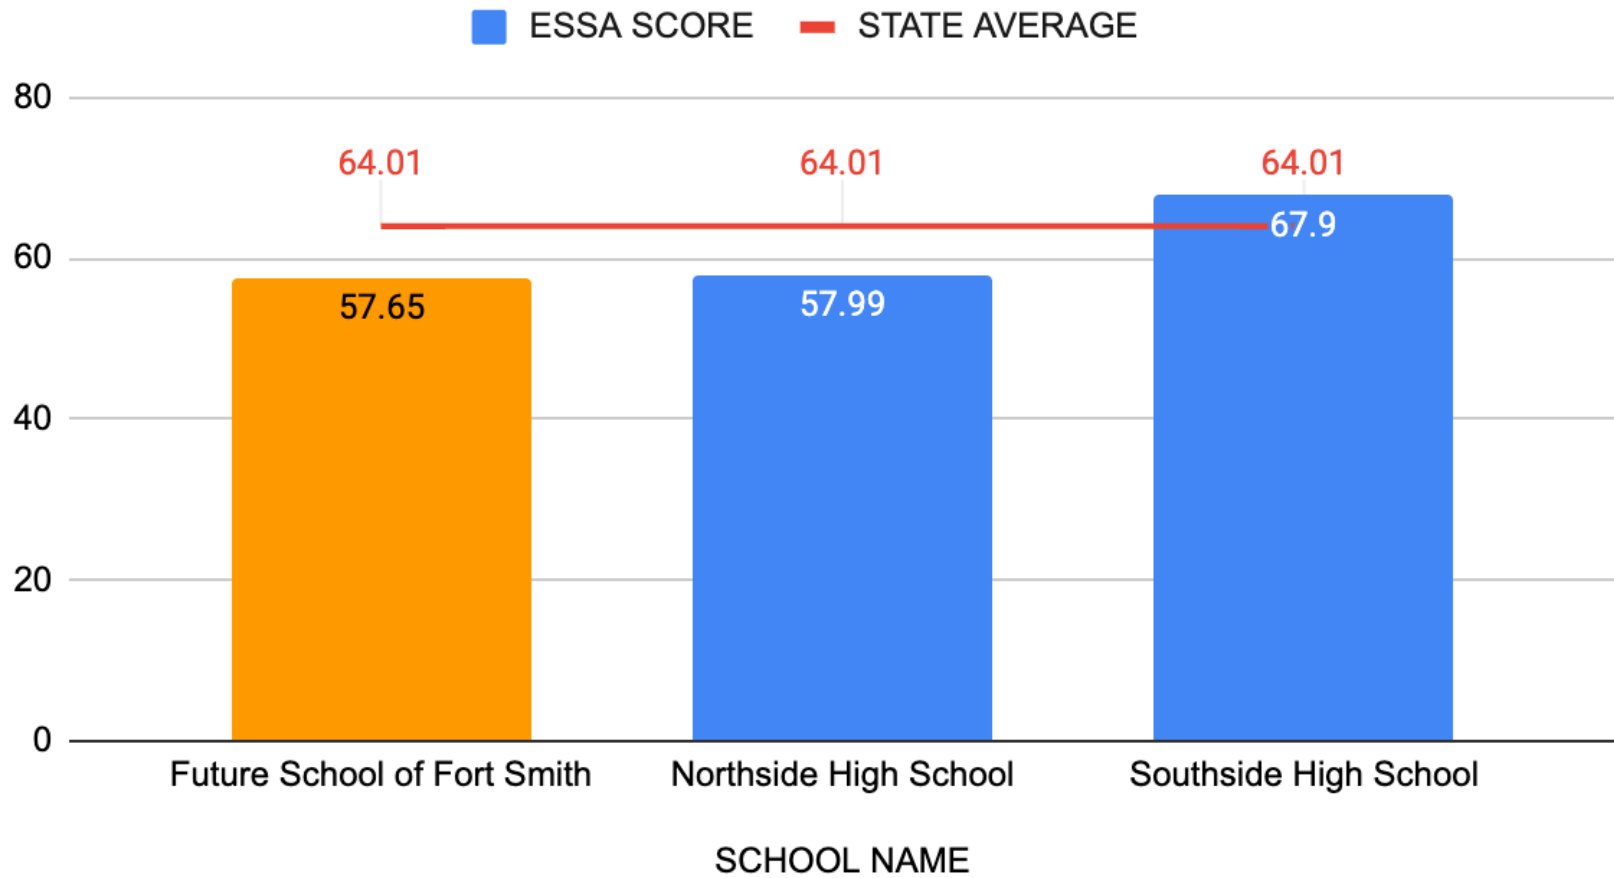

Total Enrollment: 241 / Cap: 450

Future School of Fort Smith (6640700)

Charter School Name	Grade Span	Enrollment 2021-2022	Letter Grade 2021-22	ESSA School Index Score
Future School of Fort Smith	10-12	234	D	57.65

RESIDENT DISTRICT DESCRIPTION	Total Enrollment	Percentage of Students Enrolled in Charter from the District	School Name	ESSA School Index
FORT SMITH SCHOOL DISTRICT	211	88%	Future School of Fort Smith	57.65
VAN BUREN SCHOOL DISTRICT	19	8%	Northside High School	57.99
ALMA SCHOOL DISTRICT	6	3%	Southside High School	67.9
GREENWOOD SCHOOL DISTRICT	3	1.2%		
HACKETT SCHOOL DISTRICT	2	.08%		
Total Student Enrollment 2022-2023	241			

ESSA SCORE and STATE AVERAGE