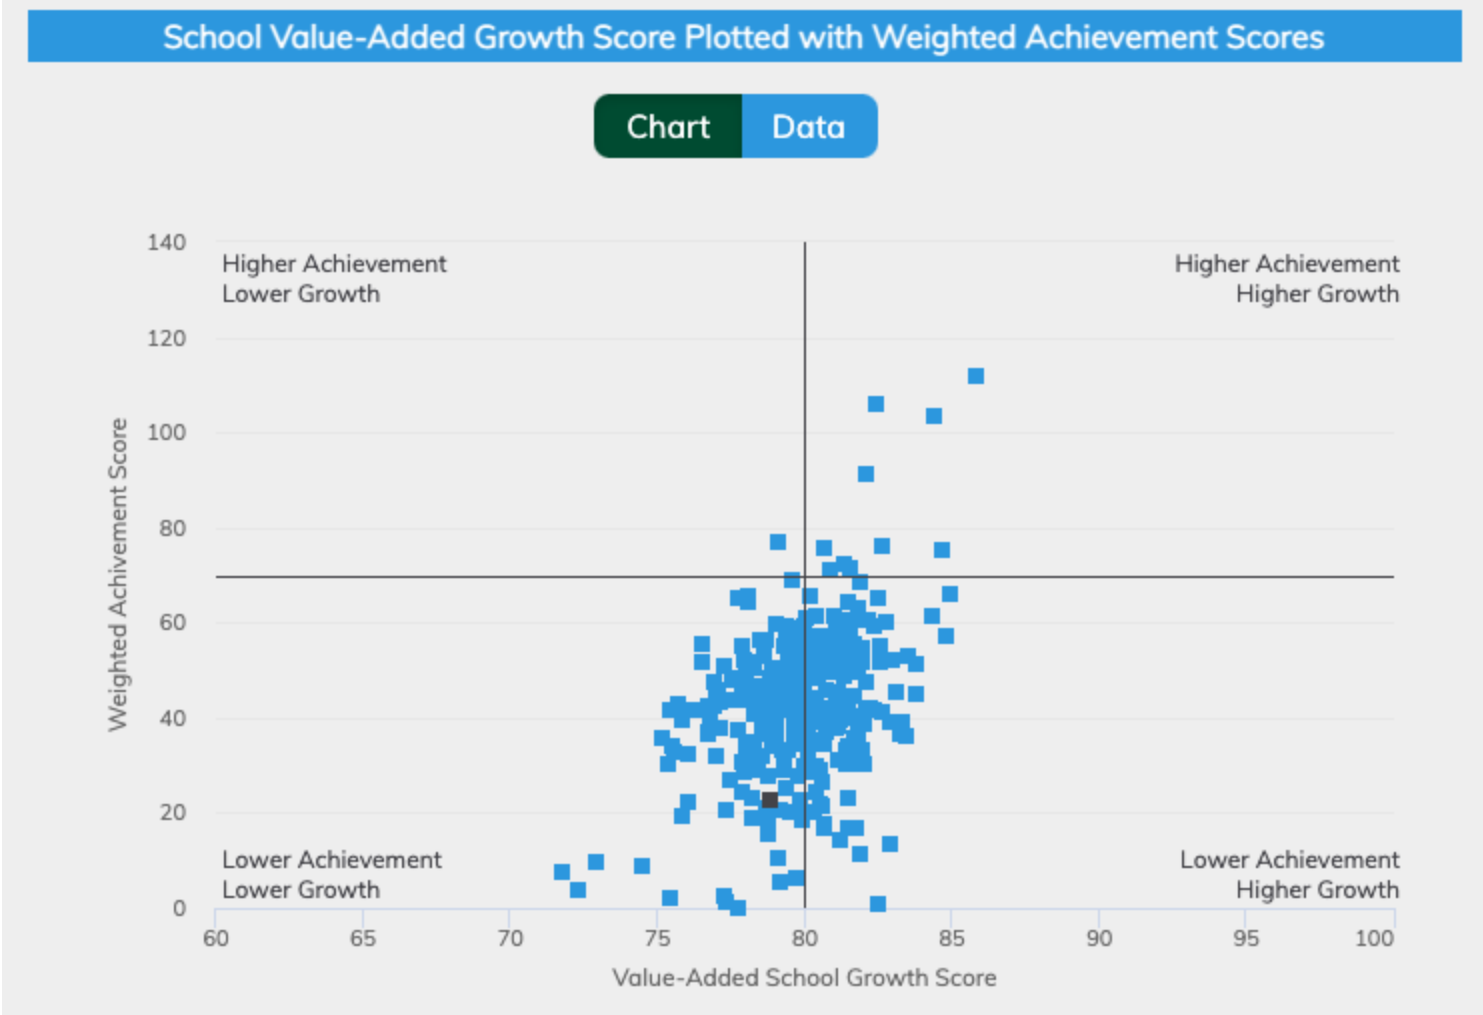

ESSA SCHOOL INDEX and STATE AVERAGE

CAPITAL CITY LIGHTHOUSE ACADEMY 21-22

JACKSONVILLE LIGHTHOUSE ELEMENTARY ACADEMY 21-22

JACKSONVILLE LIGHTHOUSE FLIGHTLINE ACADEMY 21-22

JACKSONVILLE LIGHTHOUSE HIGH SCHOOL ACADEMY 21-22