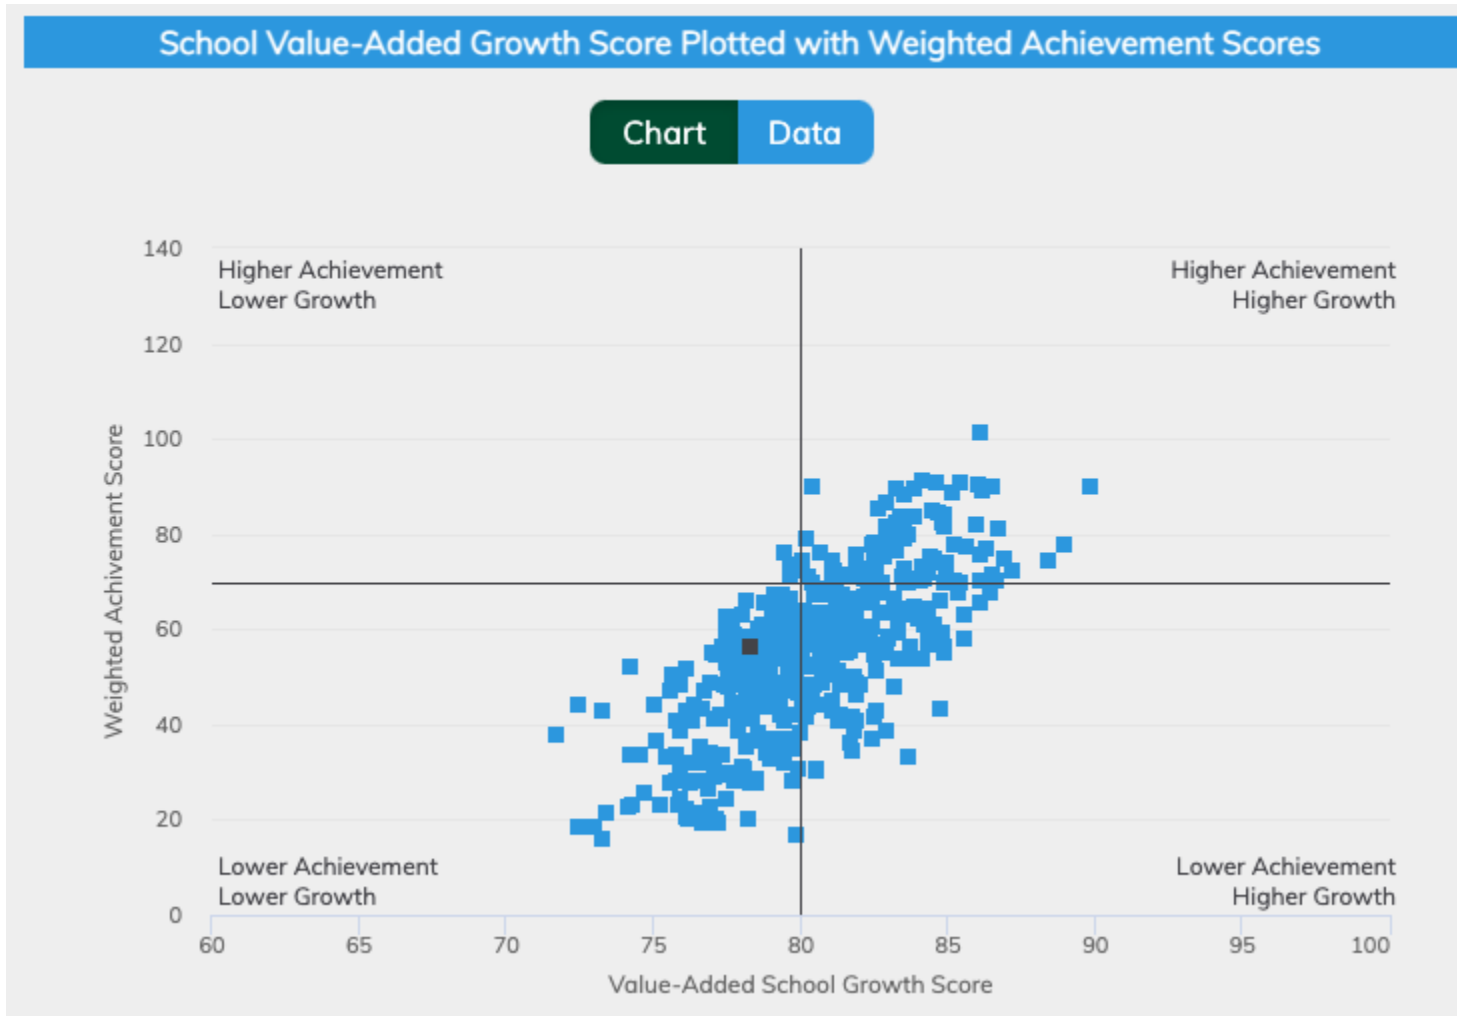

ESSA SCHOOL INDEX

FRIENDSHIP ASPIRE ELEMENTARY ACADEMY OF LITTLE ROCK 21-22

FRIENDSHIP ASPIRE MIDDLE SCHOOL ACADEMY LITTLE ROCK 21-2

FRIENDSHIP ASPIRE ACADEMY PINE BLUFF 21-22

Total Enrollment: 689 / Cap:2,287