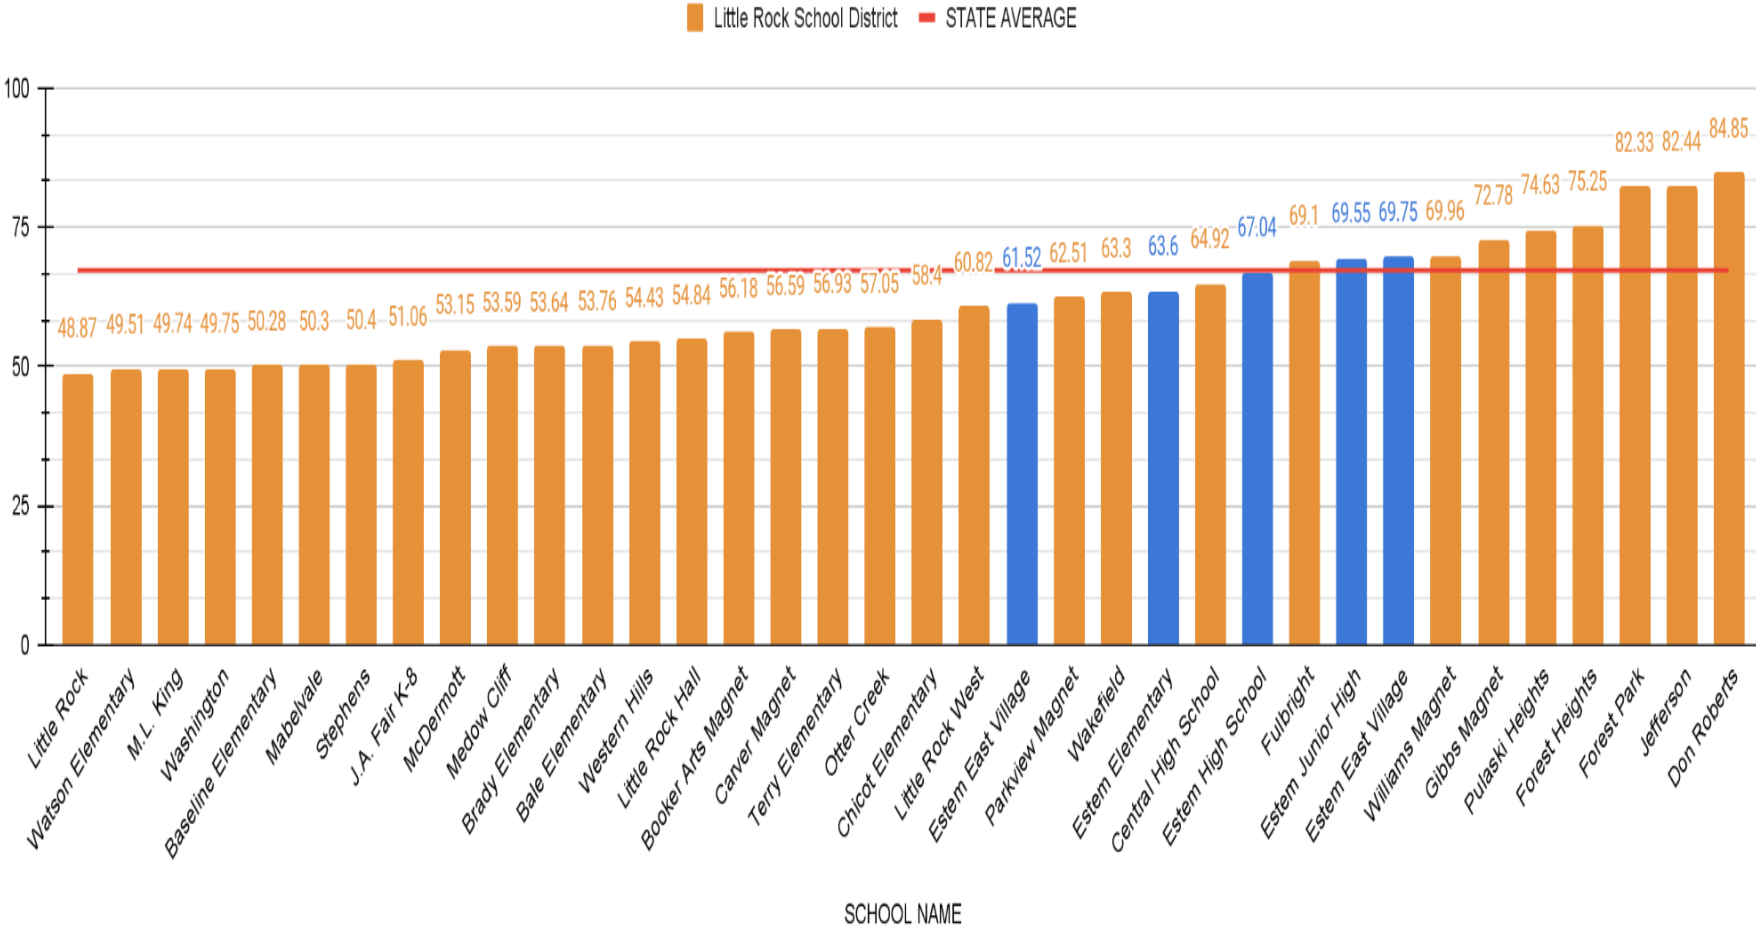

Total Enrollment: 3,052 / Cap: 3,844

CABOT SCHOOL DISTRICT	11	.3%	J.A. Fair K-8 Preparatory School	51.06
LONOKE SCHOOL DISTRICT	10	.3%	McDermott Elementary School	53.15
CONWAY SCHOOL DISTRICT	9	.29%	Meadow Cliff Elementary School	53.59
MAYFLOWER SCHOOL DISTRICT	5	.16%	Brady Elementary School	53.64
ENGLAND SCHOOL DISTRICT	5	.16%	Bale Elementary	53.76
BAUXITE SCHOOL DISTRICT	4	.13%	Western Hills Elementary School	54.43
WHITE HALL SCHOOL DISTRICT	4	.13%	Little Rock Hall Steam Magnet High School	54.84
CARLISLE SCHOOL DISTRICT	2	.06%	Booker Arts Magnet	56.18
PINE BLUFF SCHOOL DISTRICT	2	.06%	Carver Magnet Elementary	56.59
MALVERN SCHOOL DISTRICT	1	.03%	Terry Elementary School	56.93
HARMONY GROVE SCHOOL DISTRICT (OUACHITA)	1	.03%	Otter Creek Elementary School	57.05
PERRYVILLE SCHOOL DISTRICT	1	.03%	Chicot Elementary School	58.4
WATSON CHAPEL SCHOOL DISTRICT	1	.03%	Little Rock West High School of Innovation	60.82
GREENBRIER SCHOOL DISTRICT	1	.03%	Parkview Magnet High School	62.51
Total Enrollment	3052		Wakefield Elementary School	63.3
			Central High School	64.92
			Fulbright Elementary	69.1
			Williams Magnet Elementary School	69.96
			Gibbs Magnet Elementary	72.78
			Pulaski Heights Elementary School	74.63
			Forest Heights STEM Academy	75.25
			Forest Park Elementary	82.33
			Jefferson Elementary School	82.44
			Don Roberts Elementary School	84.85

ESSA SCHOOL INDEX