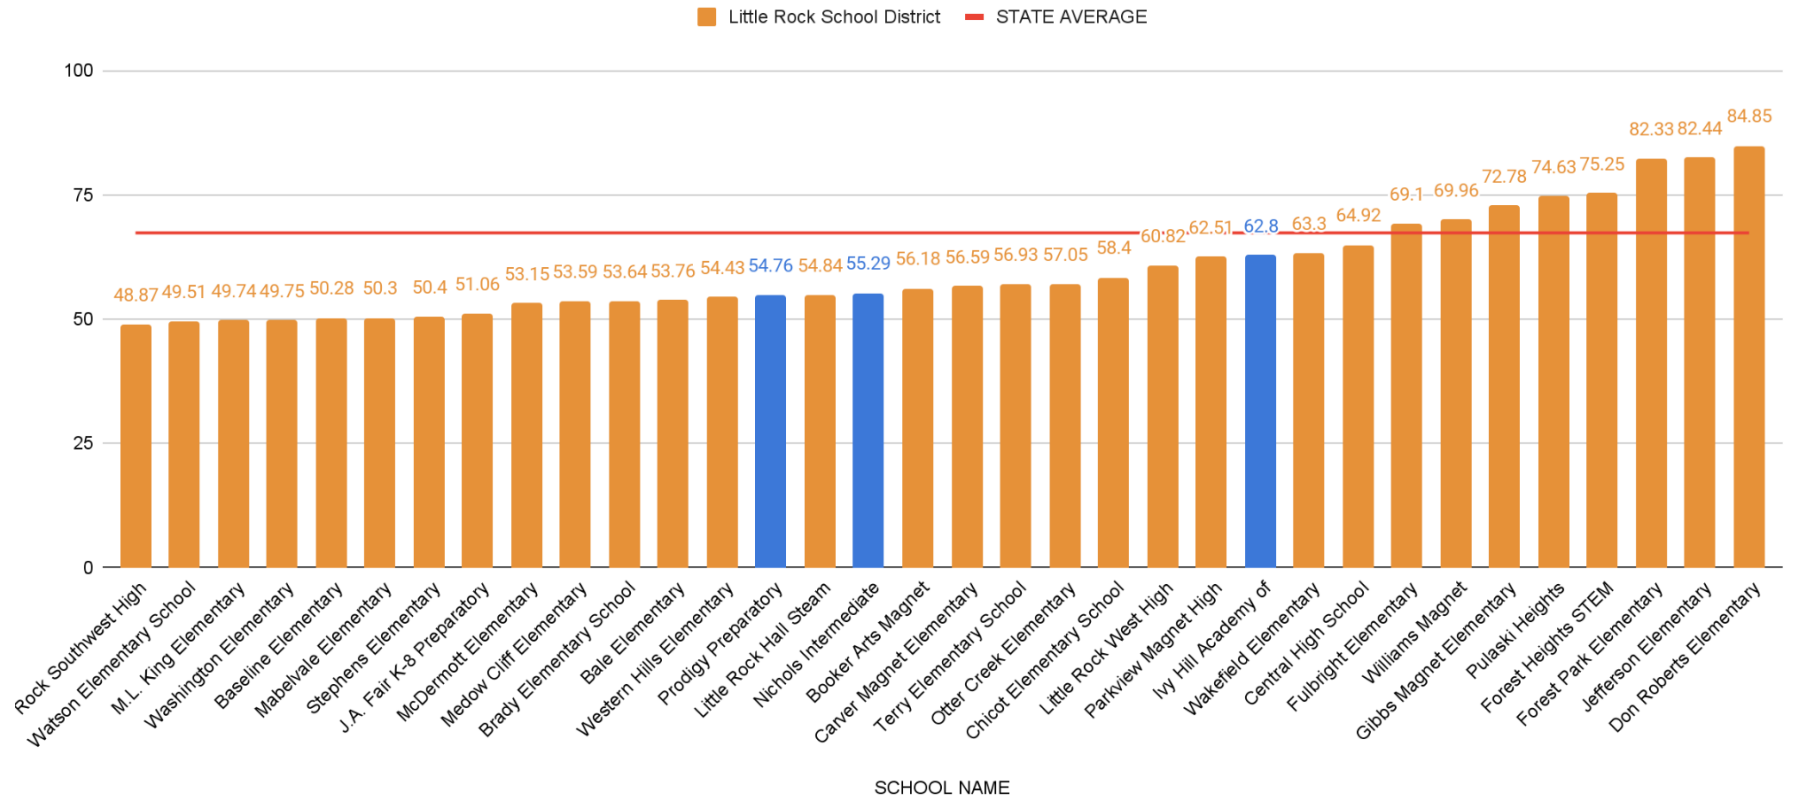

ESSA SCHOOL INDEX