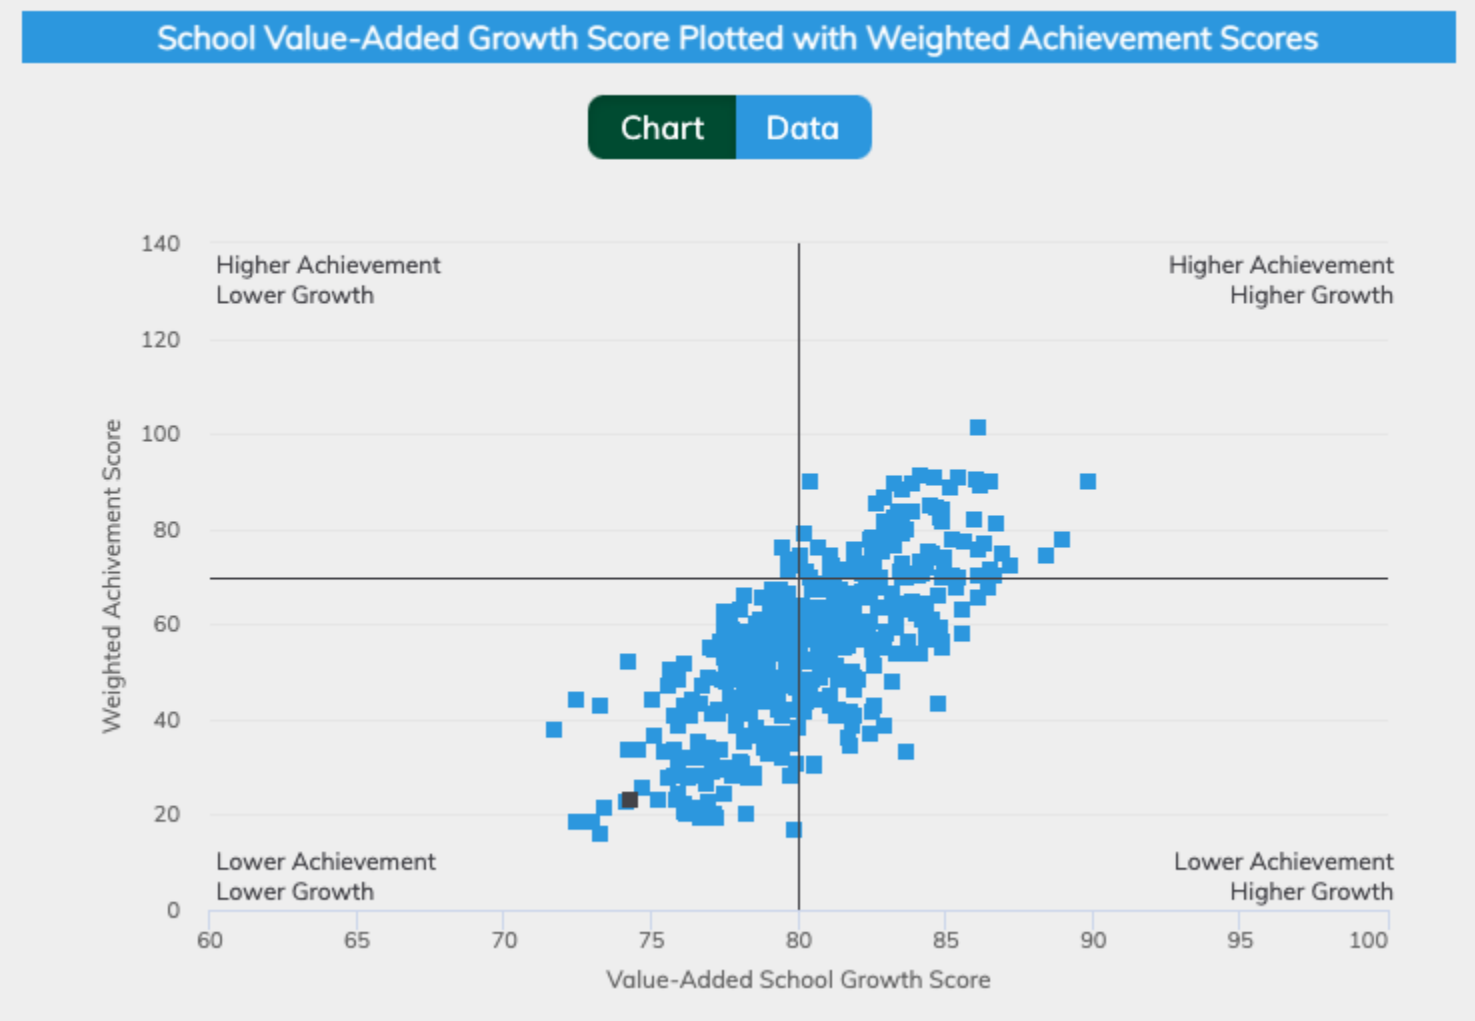

CAPITAL CITY LIGHTHOUSE ACADEMY 21-22