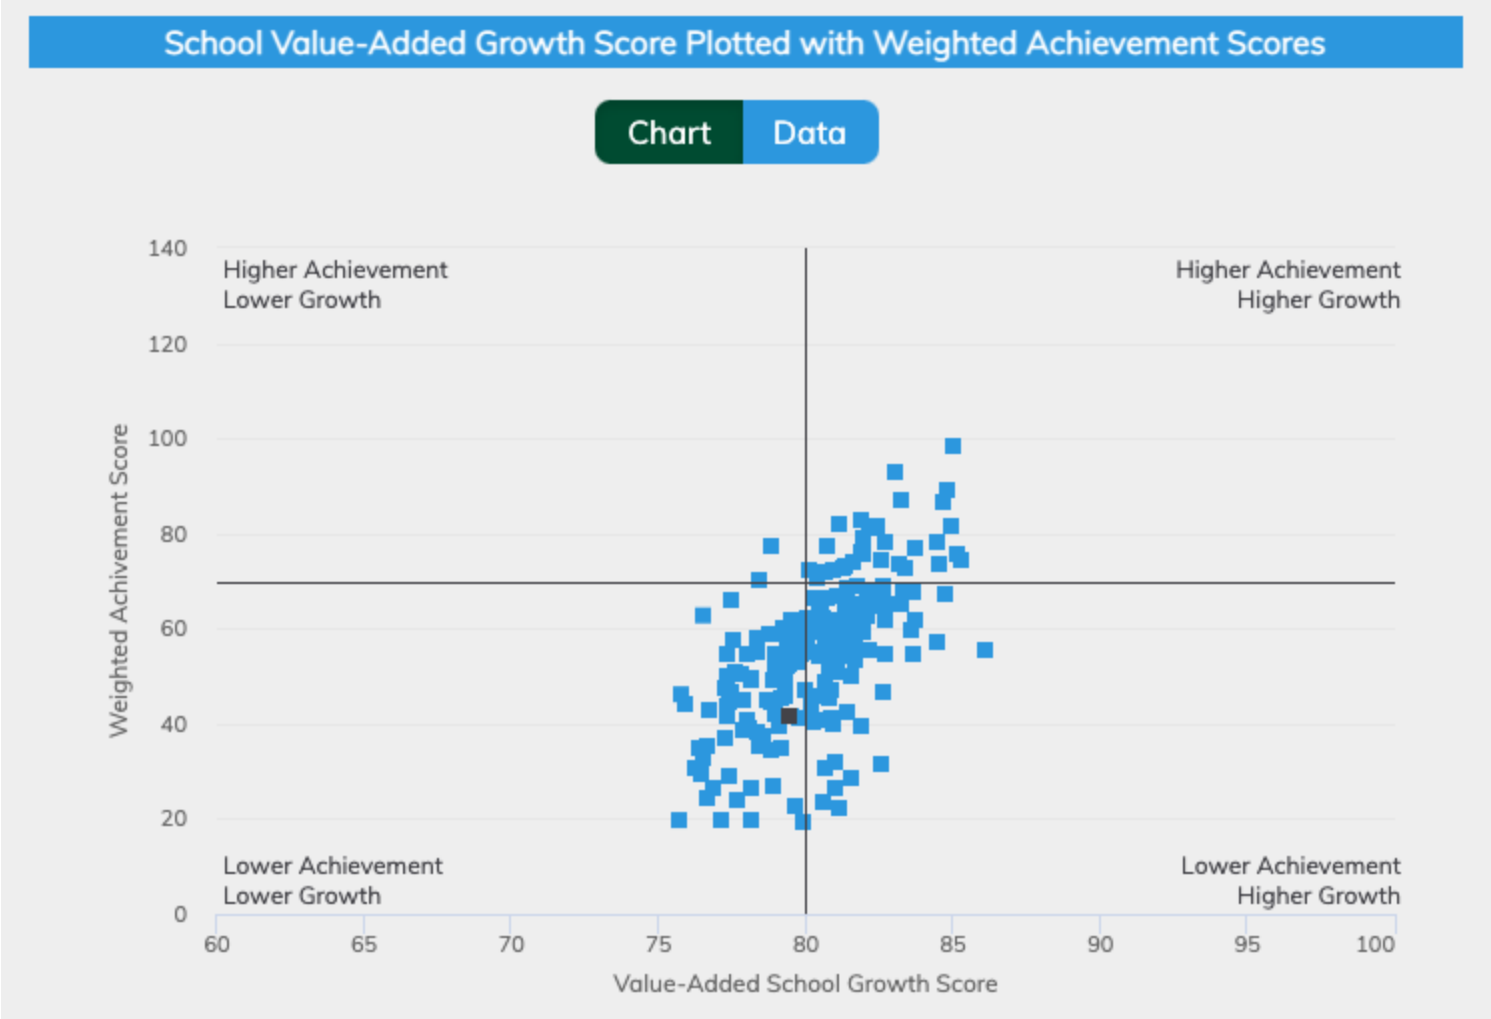

WESTWIND SCHOOL FOR THE PERFORMING ARTS 21-22