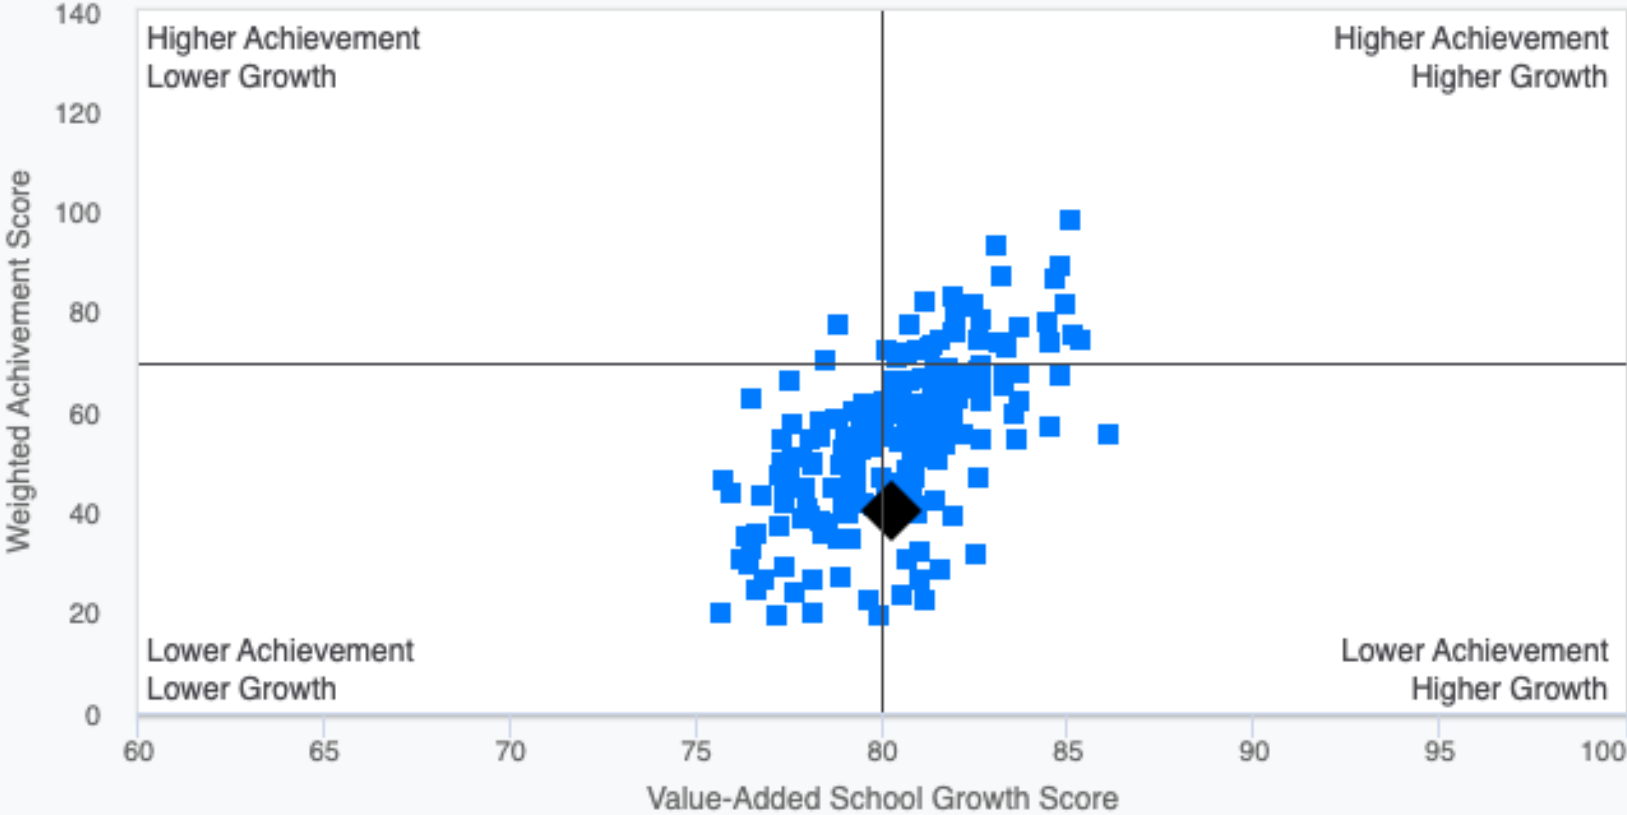

IMBODEN CHARTER SCHOOL 21-22

Total Enrollment: 1,095 / Cap: 2,600

KIPP DELTA CHARTER SCHOOL (5440700)

Charter School Name	Grade Span	Enrollment 2021-2022	Letter Grade 2021-22	ESSA School Index Score
Kipp Delta Elementary Literacy Academy	PK-5	347	F	58.08
Kipp Blytheville College Prep	K-6	234	F	55.7
Kipp Delta College Prep	6-8	198	D	62.05
Kipp Delta Collegiate High School	9-12	191	D	54.43
Kipp Blytheville Collegiate High School	7-12	121	D	58.26

RESIDENT DISTRICT DESCRIPTION	Total Enrollment	Percentage of Students Enrolled From District	School Name	ESSA School Index Score
HELENA/ WEST HELENA SCHOOL DISTRICT	574	52.4%	J.F. Wahl Elementary School	56.16%
HELENA/ WEST HELENA SCHOOL DISTRICT			Central High School	51.75%
BLYTHEVILLE SCHOOL DISTRICT	336	30.6%	Blytheville Primary (K-2)	54.53%
BLYTHEVILLE SCHOOL DISTRICT			Blytheville Elementary (3-5)	51.29%
BLYTHEVILLE SCHOOL DISTRICT			Blytheville Middle School (6-8)	51.99%
BLYTHEVILLE SCHOOL DISTRICT			Blytheville High School (9-12)	49.27%
LEE COUNTY SCHOOL DISTRICT	74	6.7%		
FORREST CITY SCHOOL DISTRICT	47	4.2%		
OSCEOLA SCHOOL DISTRICT	23	2.1%