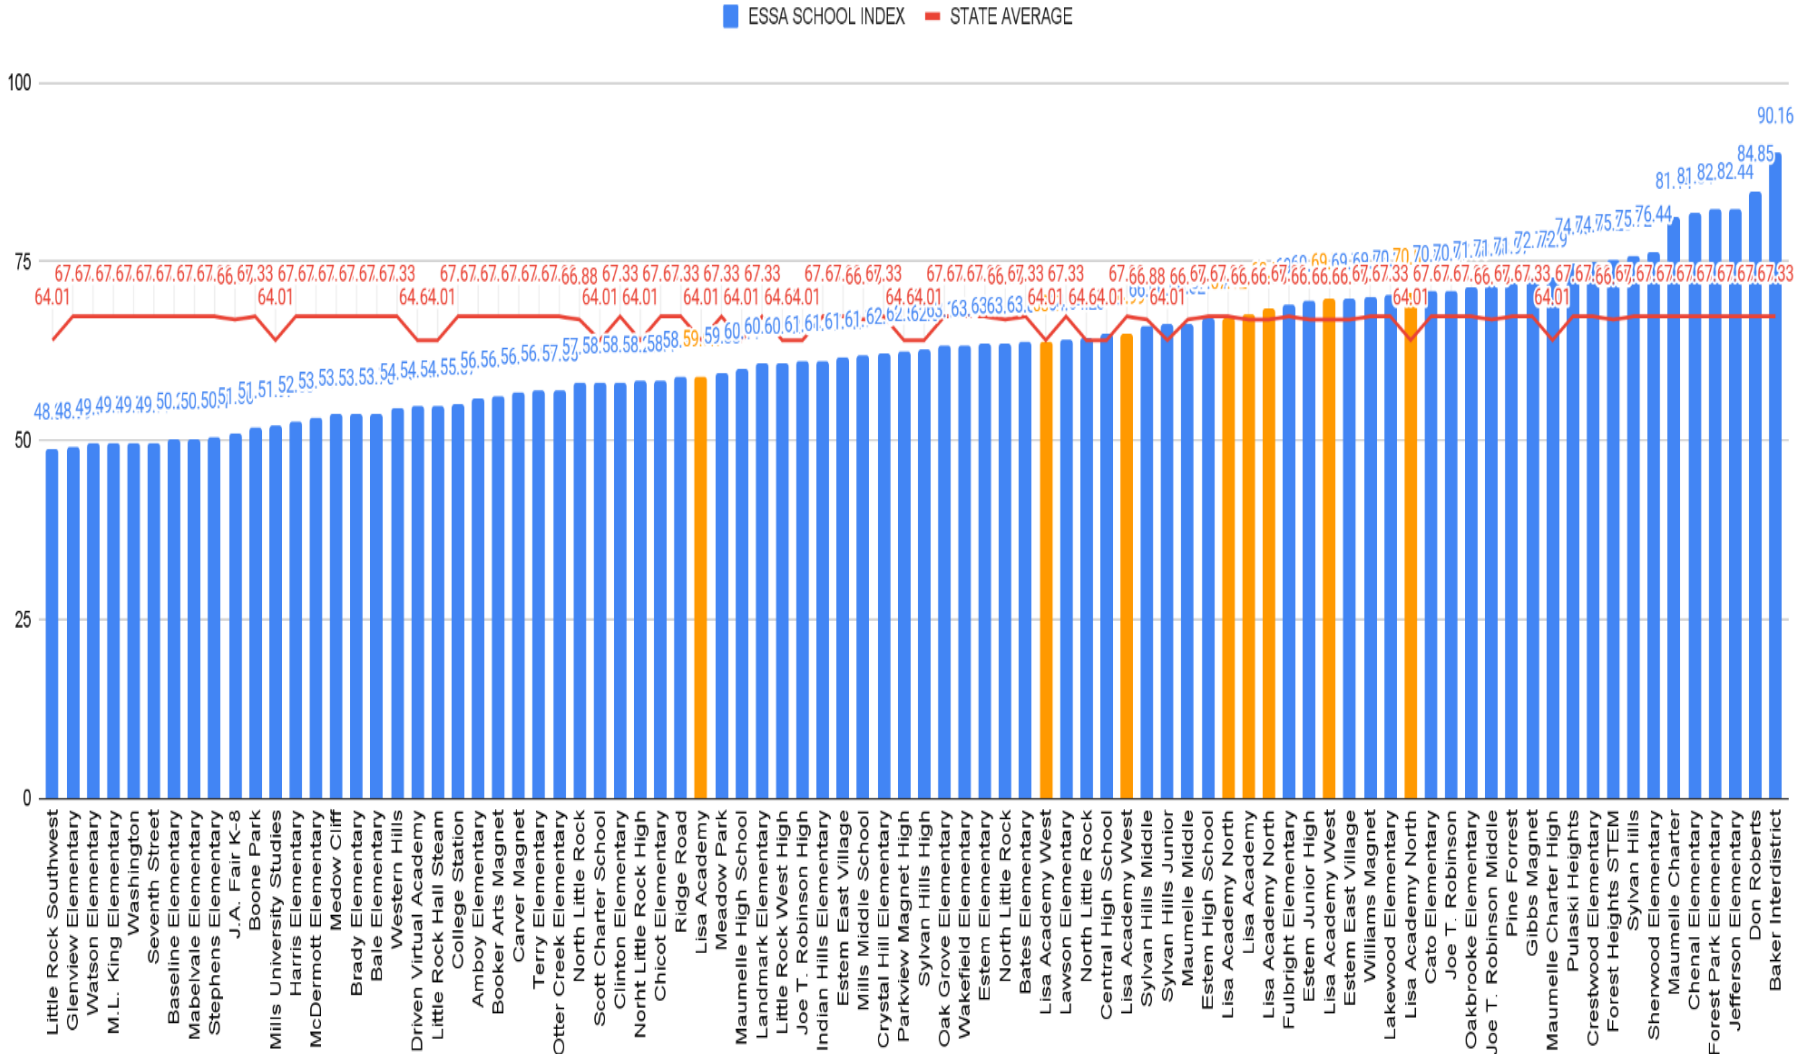

Total Enrollment: 3,769 / Cap: 6,800