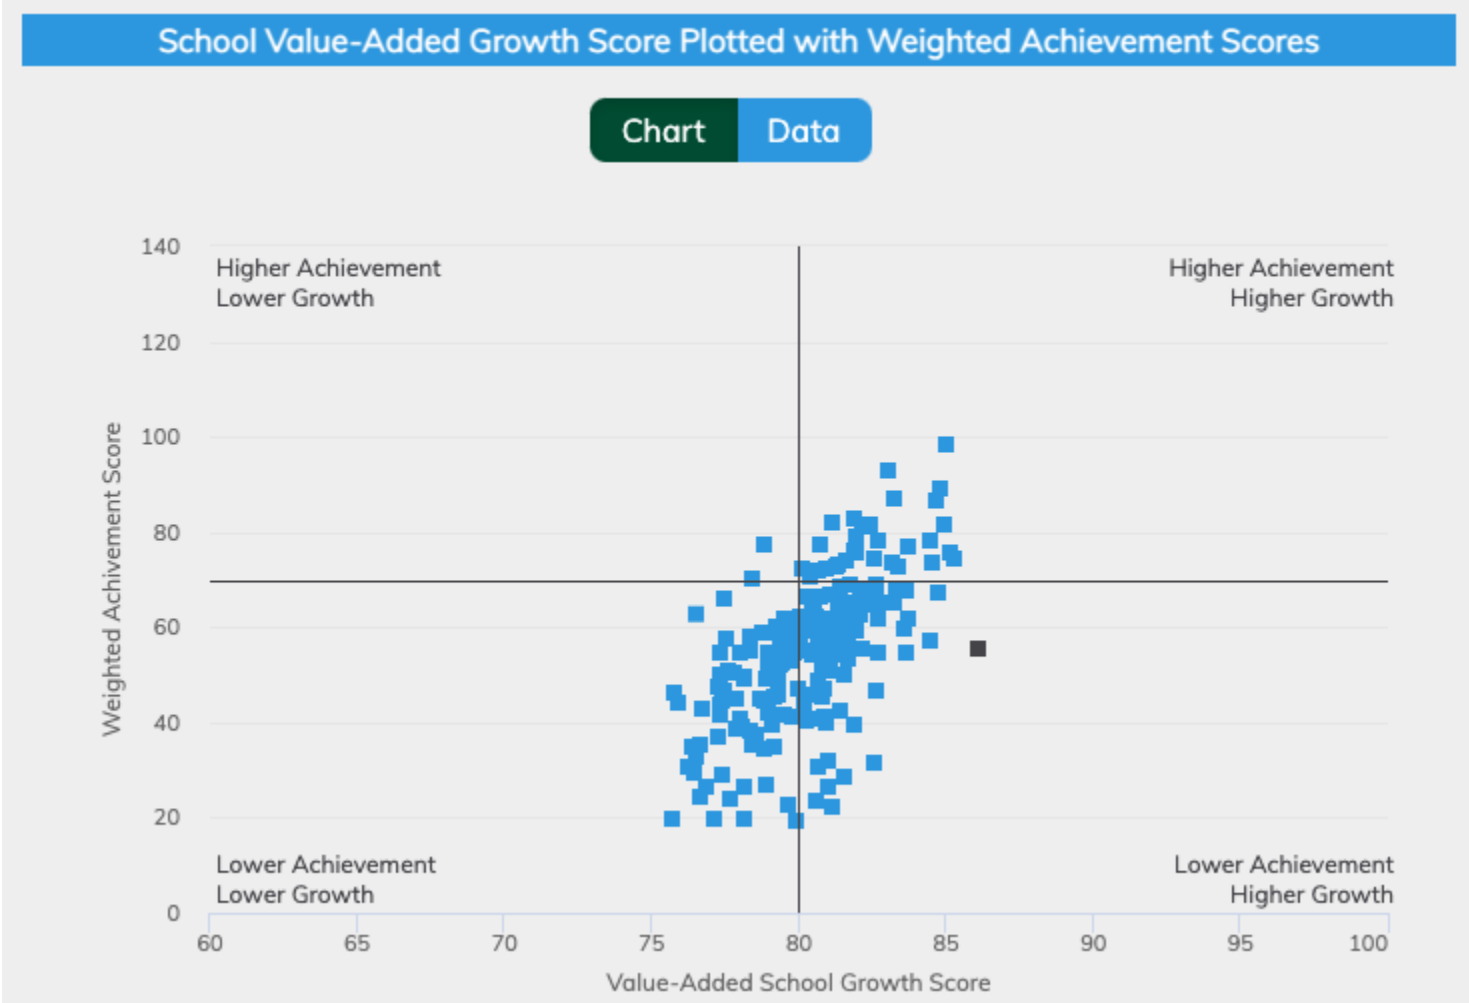

eSTEM EAST VILLAGE JUNIOR HIGH PUBLIC CHARTER SCHOOL 21-22