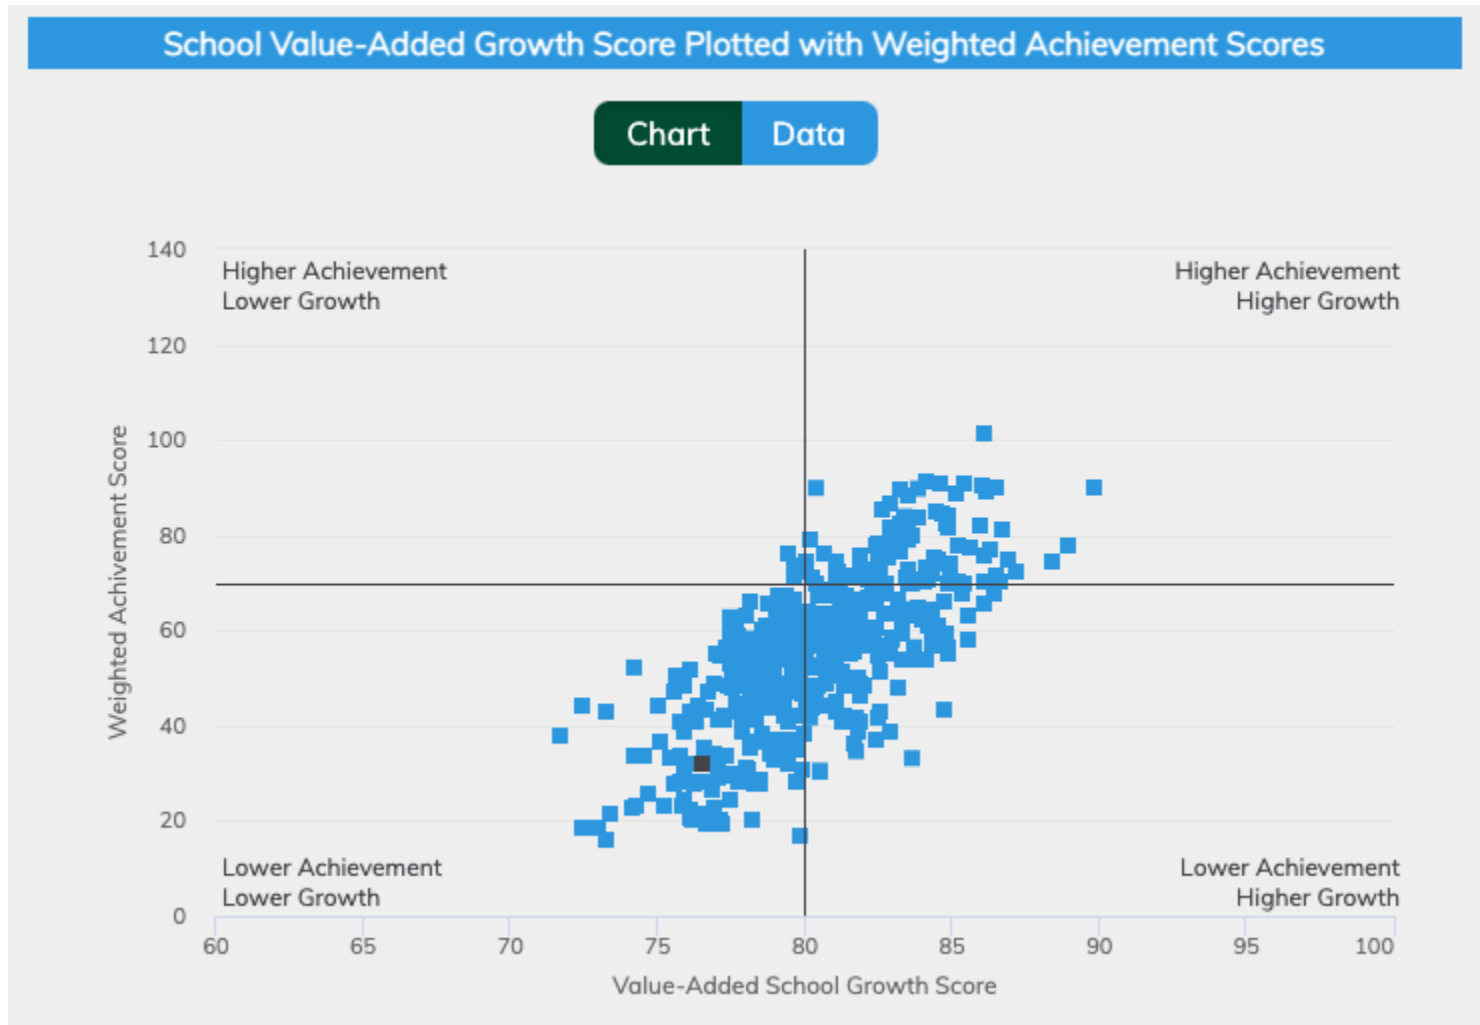

NICOHOLS INTERMEDIATE ACADEMY OF LEADERSHIP 21-22