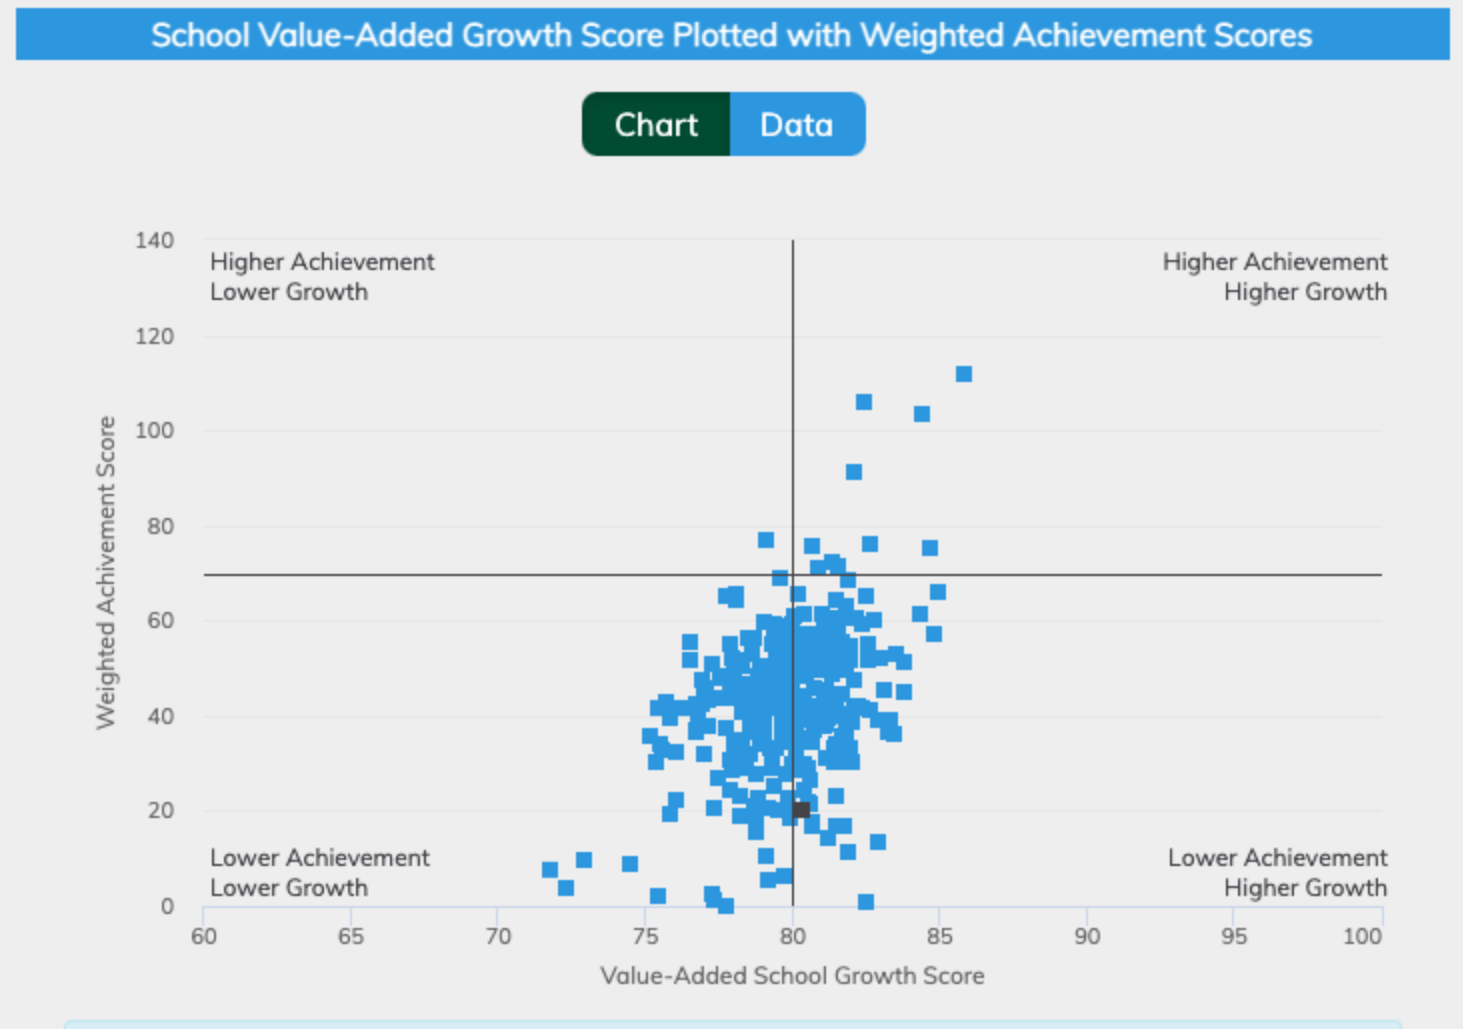

ESSA School Index

KIPP BLYTHEVILLE COLLEGIATE HIGH SCHOOL 21-22

KIPP DELTA ELEMENTARY LITERACY ACADEMY 21-22

KIPP BLYTHEVILLE COLLEGE PREP 21-22

KIPP DELTA COLLEGE PREP SCHOOL 21-22

KIPP DELTA COLLEGIATE HIGH SCHOOL 21-22