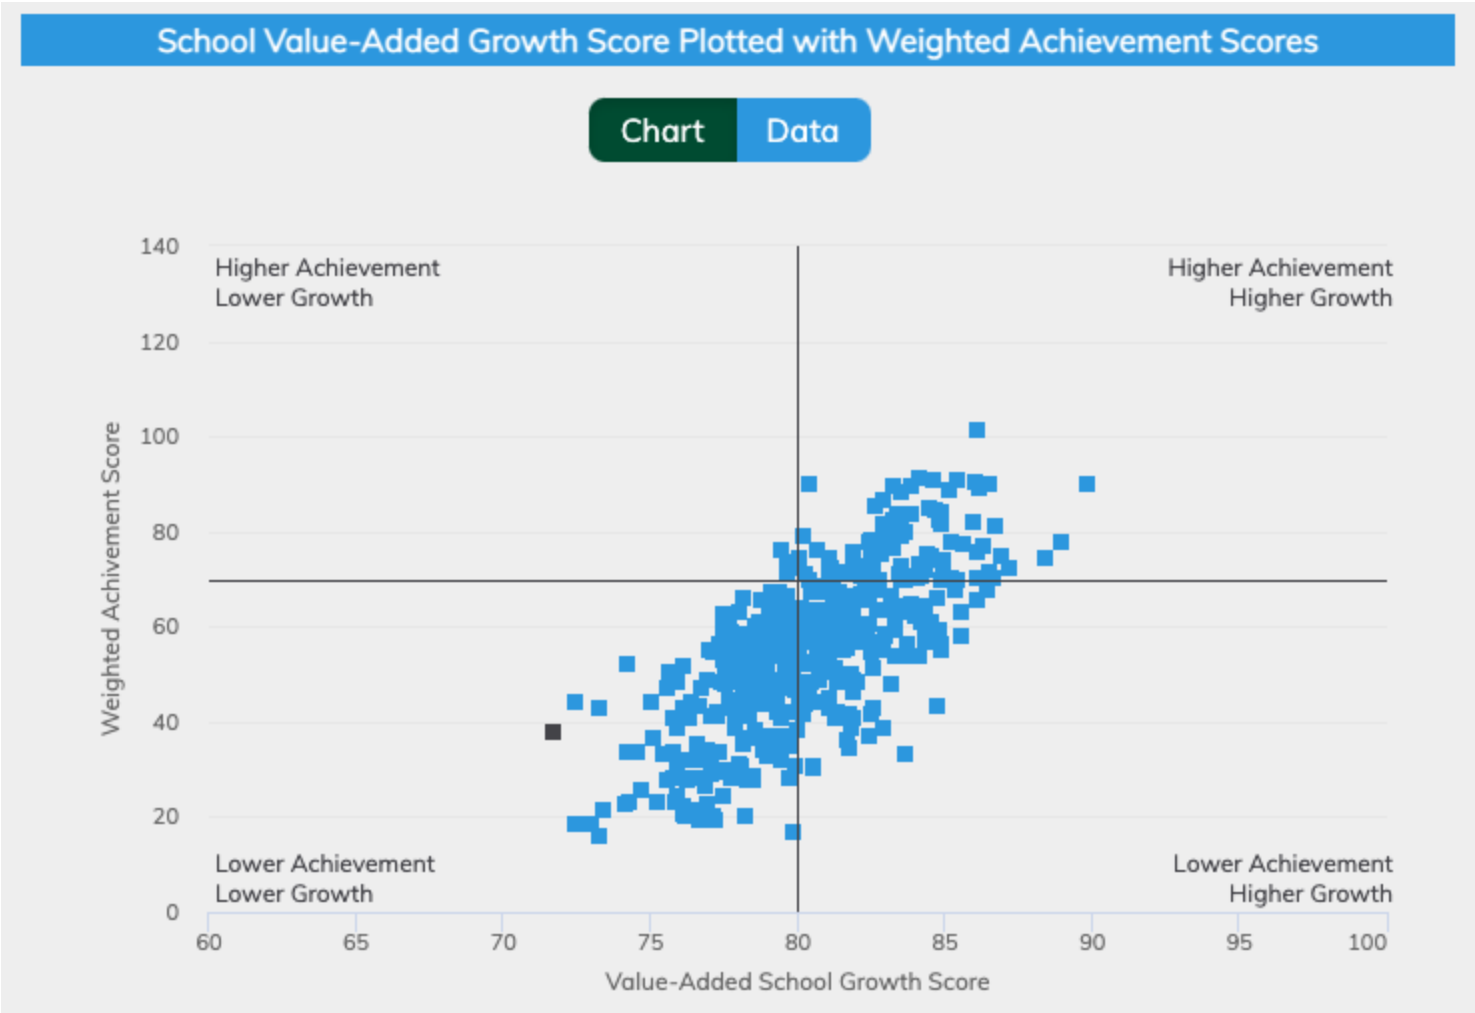

ARKANSAS VIRTUAL ACADEMY ELEMENTARY SCHOOL 21-22