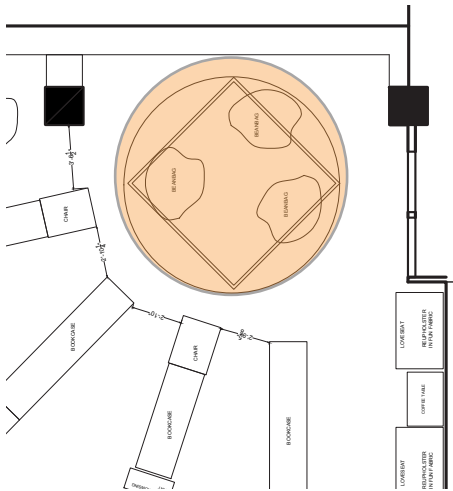

## Adventurous Whimsy- Casual Reading Area

Driven by the feeling to curl up with a book and explore new worlds, the direction of the space takes an energetic, whimsical turn. The space is inspired by the "reading tree" and magical forests so common in children's literature, a tree inspired reading structure helps to reinforce this concept.

Key Plan

Concept Images

### Birch Play house

Simple design and construction, the play structure is inspired by trees and provides an interactive environment for children to read within. The structure should inspire a sense of whimsy, escape and creativity.