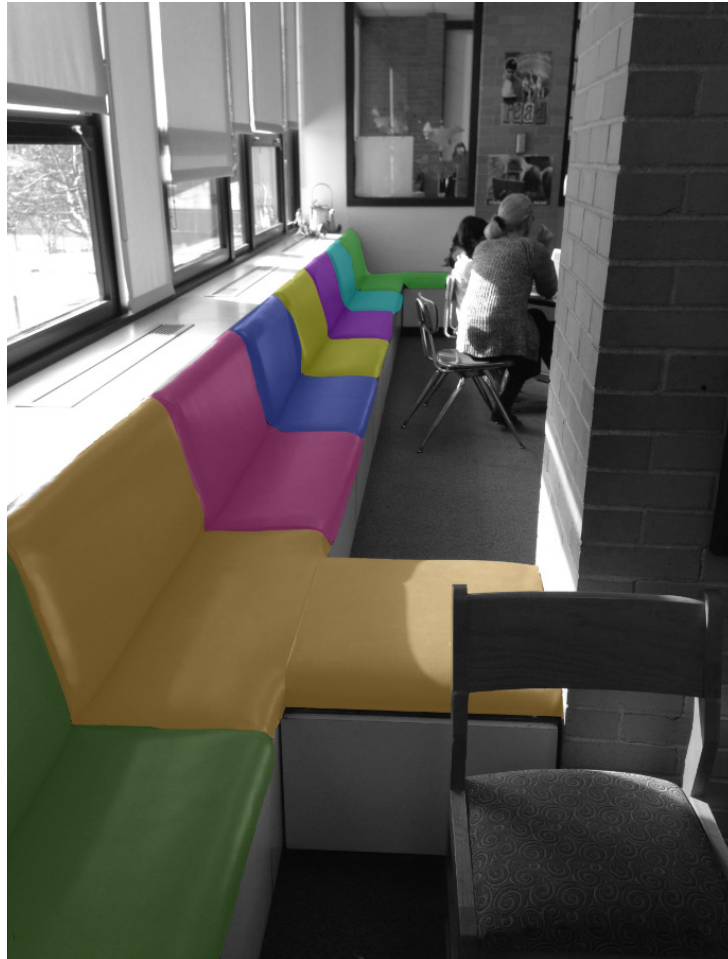

## Adventurous Whimsy- Casual Reading Area

Driven by the feeling to curl up with a book and explore new worlds, the direction of the space takes an energetic, whimsical turn. The space is inspired by the "reading tree" and magical forests so common in children's literature, a tree inspired reading structure helps to reinforce this concept.

### Birch Play house

Simple design and construction, the play structure is inspired by trees and provides an interactive environment for children to read within. The structure should inspire a sense of whimsy, escape and creativity.

## Bench Concept

Add impact and interest to the reading bench by mixing durable textiles of different patterns and colors.

Key Plan

Beye School Library- Scope of Work

Remove computer desk & circulation desk