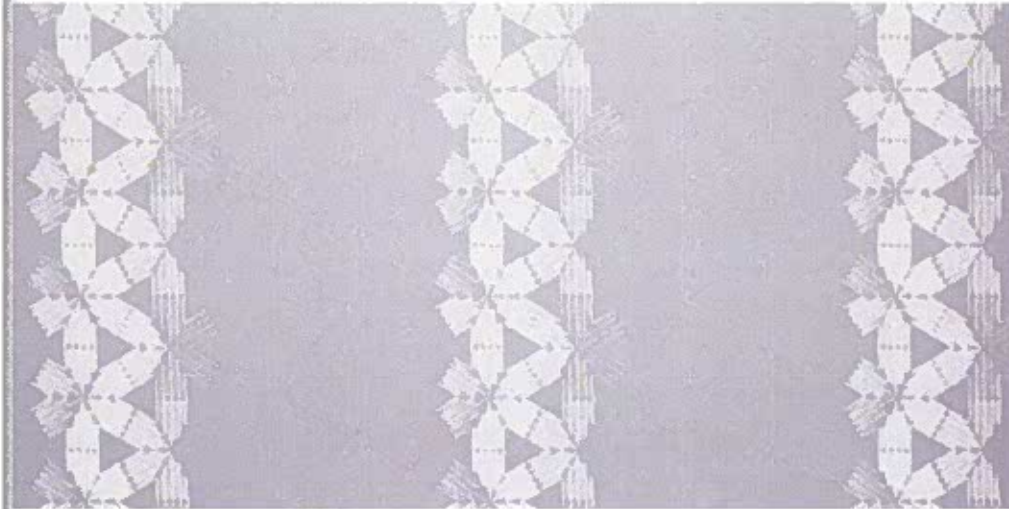

1 | MATERIALS

Muted & Calm

Murals:

Walls