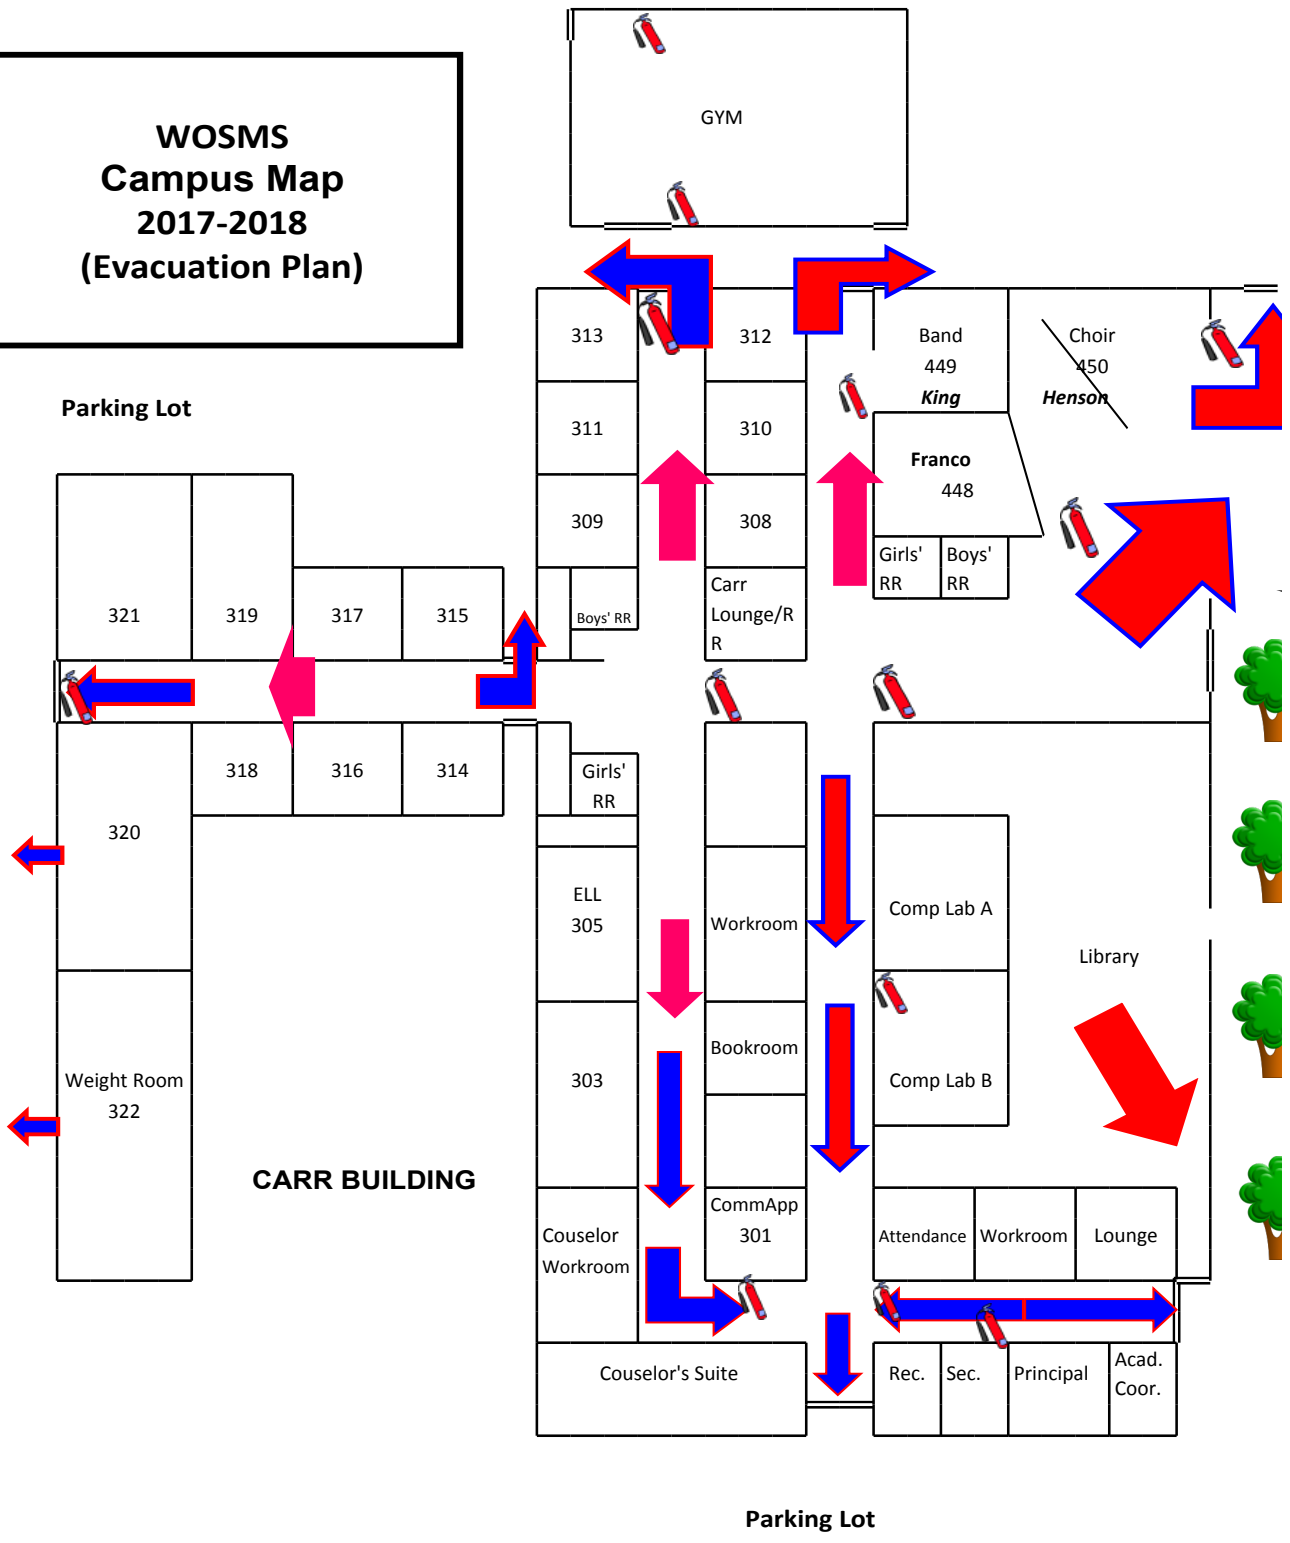

**WOSMS
Campus Map
2017-2018
(Evacuation Plan)**

Parking Lot

CARR BUILDING

Parking Lot

321 319 317 315

320

Weight Room
322

318 316 314

313
311
309
Boys' RR

Girls' RR

ELL
305

303

Counselor
Workroom

Counselor's Suite

312
310
308
Carr
Lounge/R
R

Workroom

Bookroom

CommApp
301

Band
449
King
Franco
448
Girls' RR Boys' RR

Comp Lab A
Comp Lab B

Attendance Workroom Lounge

Rec. Sec. Principal Acad. Coord.

Choir
450
Henson

Library

SECOND FLOOR