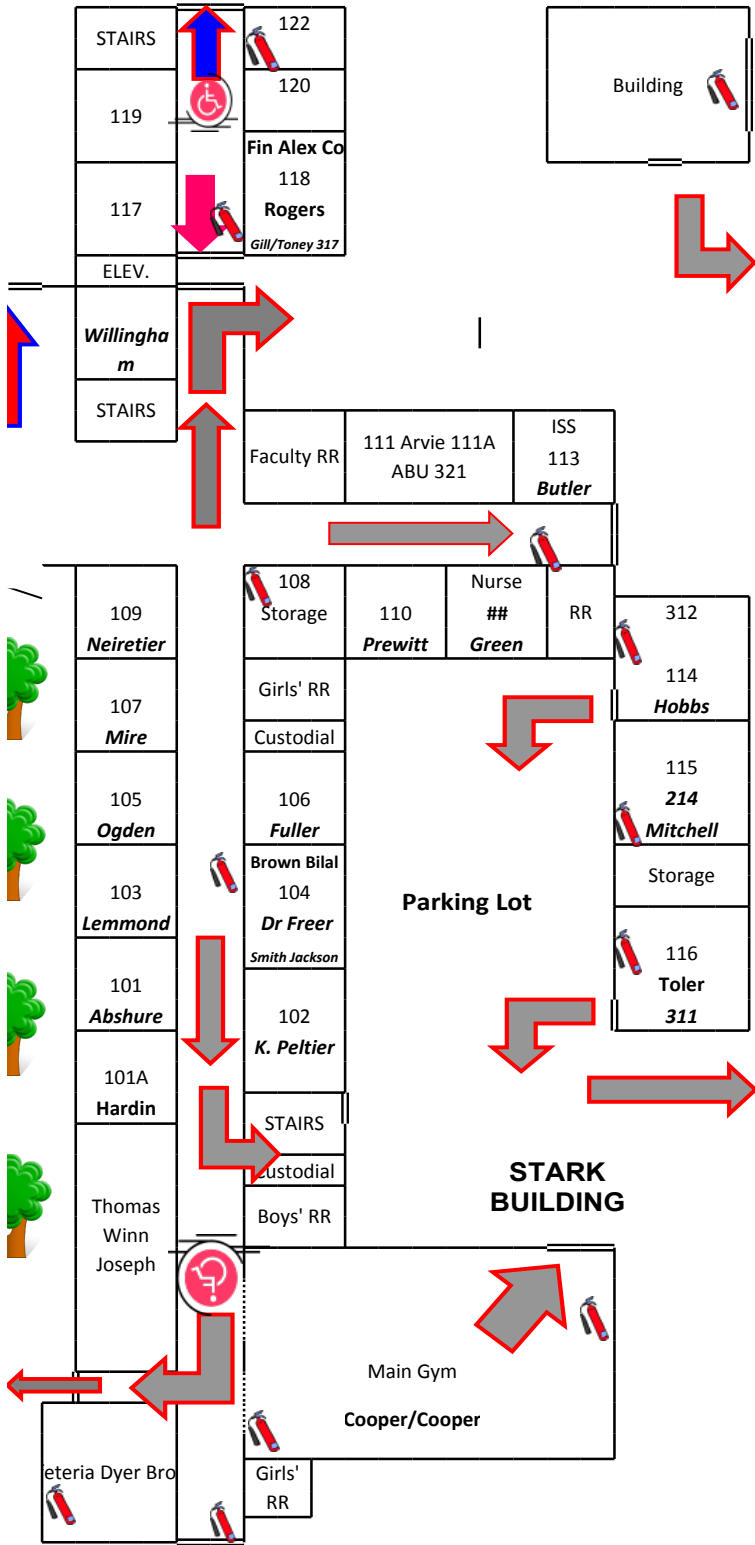

313
311
309
Boys' RR

Girls' RR

ELL
305

303

Counselor
Workroom

Counselor's Suite

312
310
308
Carr
Lounge/R
R

Workroom

Bookroom

CommApp
301

Band
449
King
Franco
448
Girls' RR Boys' RR

Comp Lab A
Comp Lab B

Attendance Workroom Lounge

Rec. Sec. Principal Acad. Coord.

Choir
450
Henson

Library

SECOND FLOOR