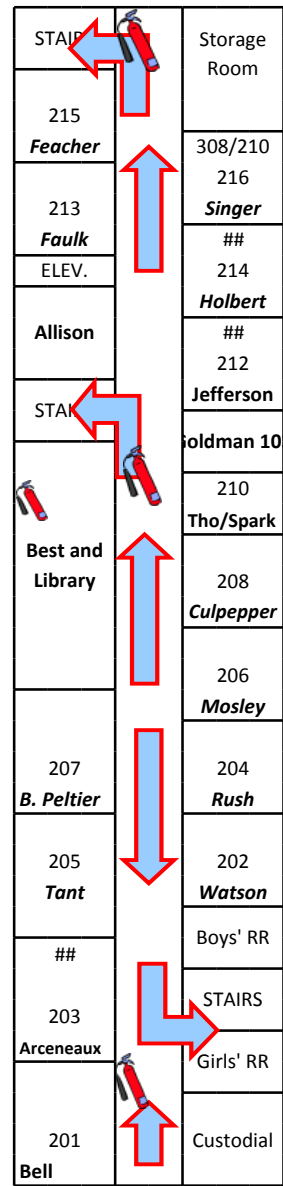

**WOSMS
Campus Map
2017-2018
(Evacuation Plan)**

Parking Lot

CARR BUILDING

Parking Lot

321 319 317 315

320

Weight Room
322

318 316 314

313
311
309
Boys' RR

Girls' RR

ELL
305

303

Counselor
Workroom

Counselor's Suite

312
310
308
Carr
Lounge/R
R

Workroom

Bookroom

CommApp
301

Band
449
King
Franco
448
Girls' RR Boys' RR

Comp Lab A
Comp Lab B

Attendance Workroom Lounge

Rec. Sec. Principal Acad. Coord.

Choir
450
Henson

Library

SECOND FLOOR