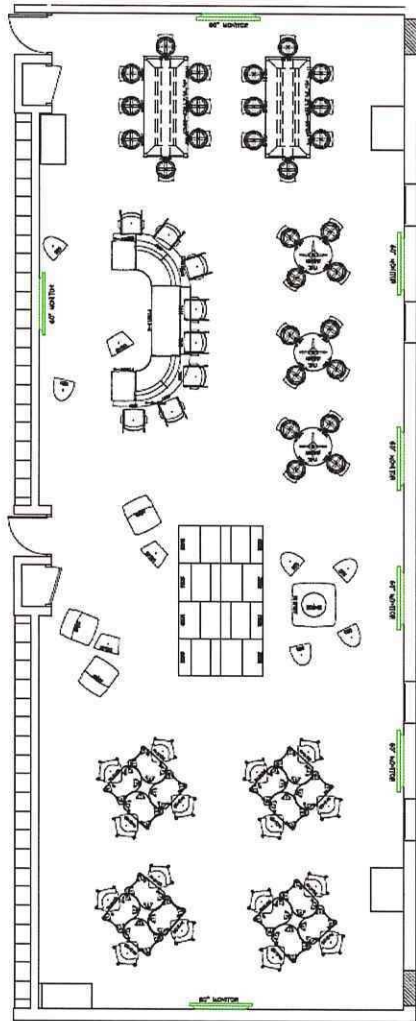

Interior Environments.
**Your space is our
business.**

Livonia Public Schools | Churchill HS

10-29-18

Plan

PLAN VIEW

ISOMETRIC

Furniture Selections

IMAGES FOR REFERENCE ONLY

ALLSTEEL, HARVEST TABLE
96"L x 42"D x 42"H

LEGS/FRAME
METAL
FLINT

TOP
LAMINATE
CHARCOAL
WALNUT

HON, FLOCK STOOL
18"W x 18"D x 39.13"H

BASE
TEXTURED
CHARCOAL

SEAT SHELL
POLY
LAVA

SEAT PAD
SEED
CARDINAL

ALLSTEEL, HIGH TABLE
36"DIA x 42"H

BASE
METAL
FLINT

TOP
LAMINATE
CHARCOAL
WALNUT

Furniture Selections

IMAGES FOR REFERENCE ONLY

OFS, COACT
177"L x 77"D x 35.75"H

BACK
HEDGE
POWER

SEAT CUSHION
TRADITION
SLY

SHELF
FROSTY WHITE

IMAGES FOR REFERENCE ONLY

ALLSTEEL, RISE
144"L x 80"D x 34"H

SEAT
VINYL
SILVERTEX
IMPERIAL

SIDES
BLAZER
SURREY

ALLSTEEL, SCOUCH
19.75"W x 19.75"D x 18"H

SEAT
INERTIA
FOG

SEAT SIDES
WOOLY
BLACK

ALLSTEEL, ALL AROUND LOUNGE TABLE
40"W x 40"D x 22"H