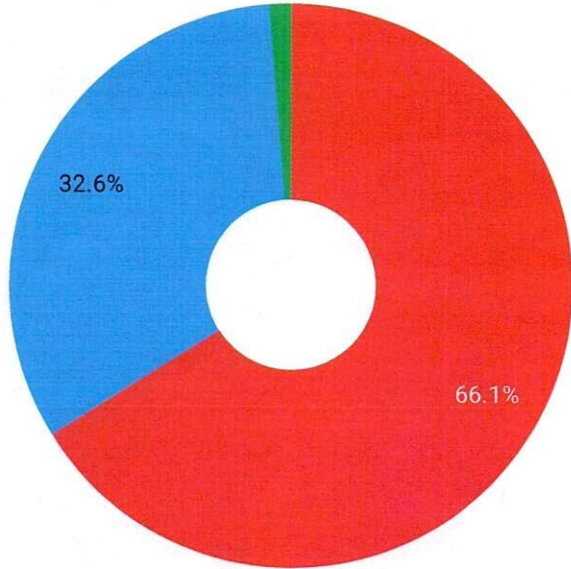

Brownsville Independent School District Calendar Voting Selection Results Year 2024 - 2025 for Academic Year 2025-2026

Campus / Department	Total Voted 4,892	Certified # Votes 2,808	Classified # Votes 2,084
Staff Position	Total Employees = 5,656 86%	Certified Emp = 3,139 89%	Classified Emp = 2,517 83%

● Calendar A (Seleccion de cale...
● Calendar B (Seleccion de cale...
● I choose not to vote (Elijo no...